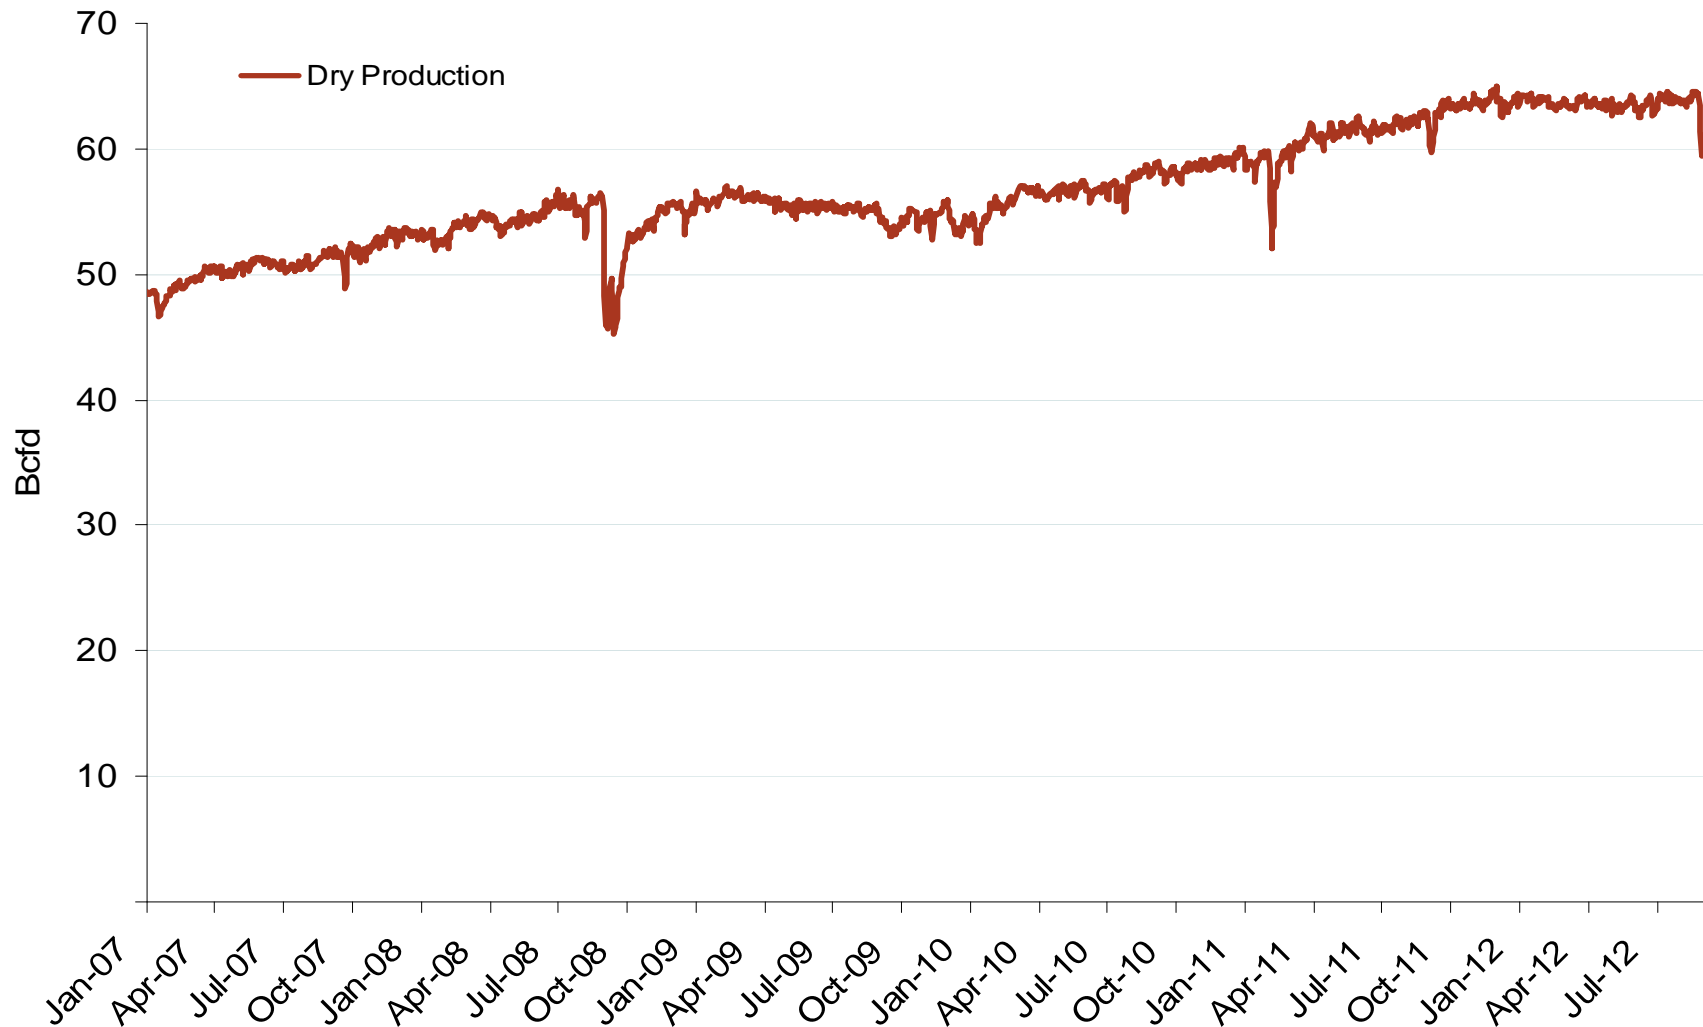

Monthly U.S. Dry Gas Production – Lower 48 States

Note: Prior to July 2010, chart was derived from a combination of *EIA* and *Bentek Energy* data

Source: Derived from *Bentek Energy* data

Updated: September 06, 2012