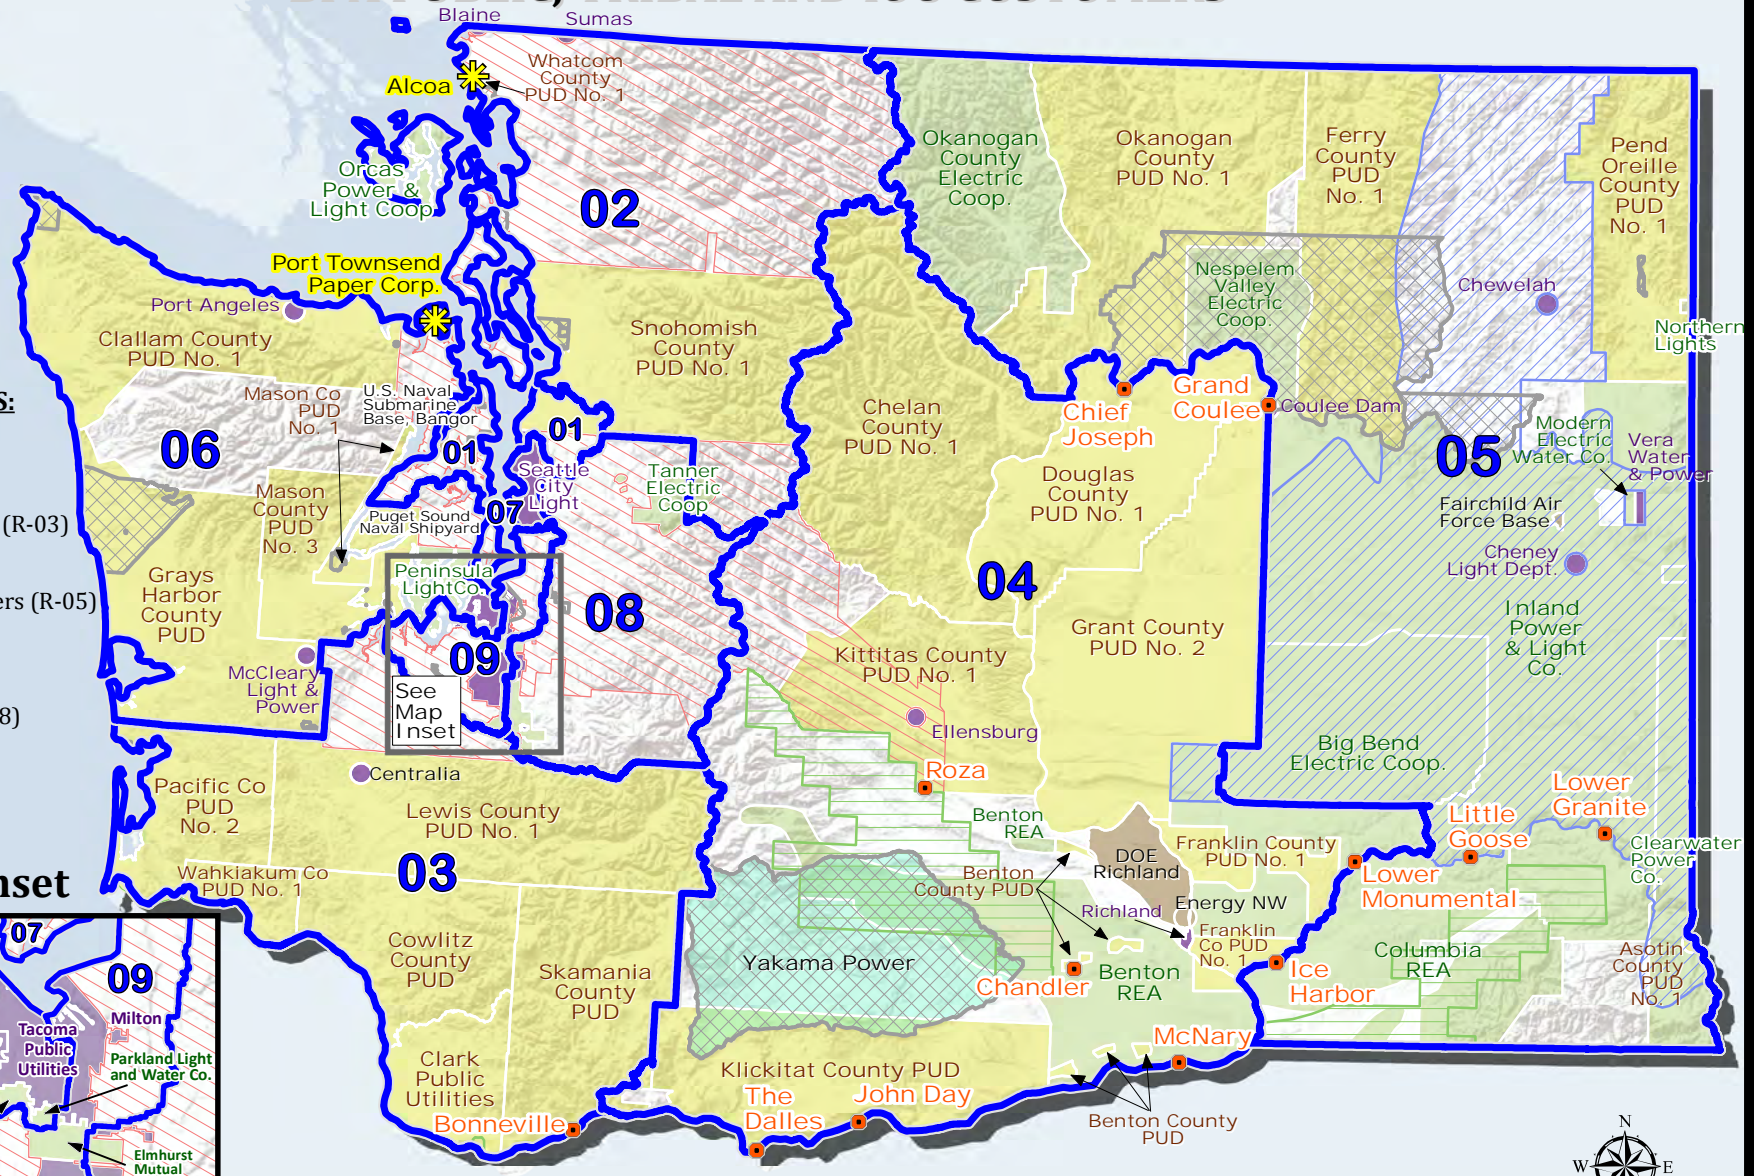

WASHINGTON STATE 112th CONGRESSIONAL DISTRICTS

BPA PUBLIC, TRIBAL AND IOU CUSTOMERS

SENATORS:

Maria Cantwell (D)
Patty Murray (D)

REPRESENTATIVES:

Vacant (01)
Rick Larsen (D-02)
Jaime Herrera Beutler (R-03)
Doc Hastings (R-04)
Cathy McMorris Rodgers (R-05)
Norman Dicks (D-06)
Jim McDermott (D-07)
David G. Reichert (R-08)
Adam Smith (D-09)

Map Inset

Congressional District Boundary	Investor-Owned Utilities	Public Utilities	Tribal Utilities
Tribal Reservation	Avista Energy	Cooperative	Yakama Power
Direct Service Industries	PacifiCorp	People's Utility District	
Federal Dam	Puget Sound Energy	Municipality	
		Federal	