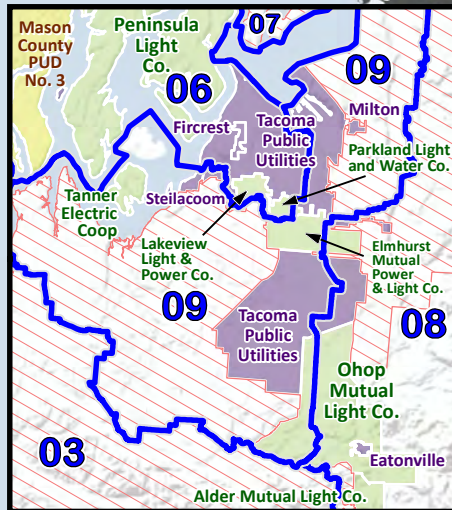

Map Inset

Congressional District Boundary	Investor-Owned Utilities	Public Utilities	Tribal Utilities
Tribal Reservation	Avista Energy	Cooperative	Yakama Power
Direct Service Industries	PacifiCorp	People's Utility District	
Federal Dam	Puget Sound Energy	Municipality	
		Federal	