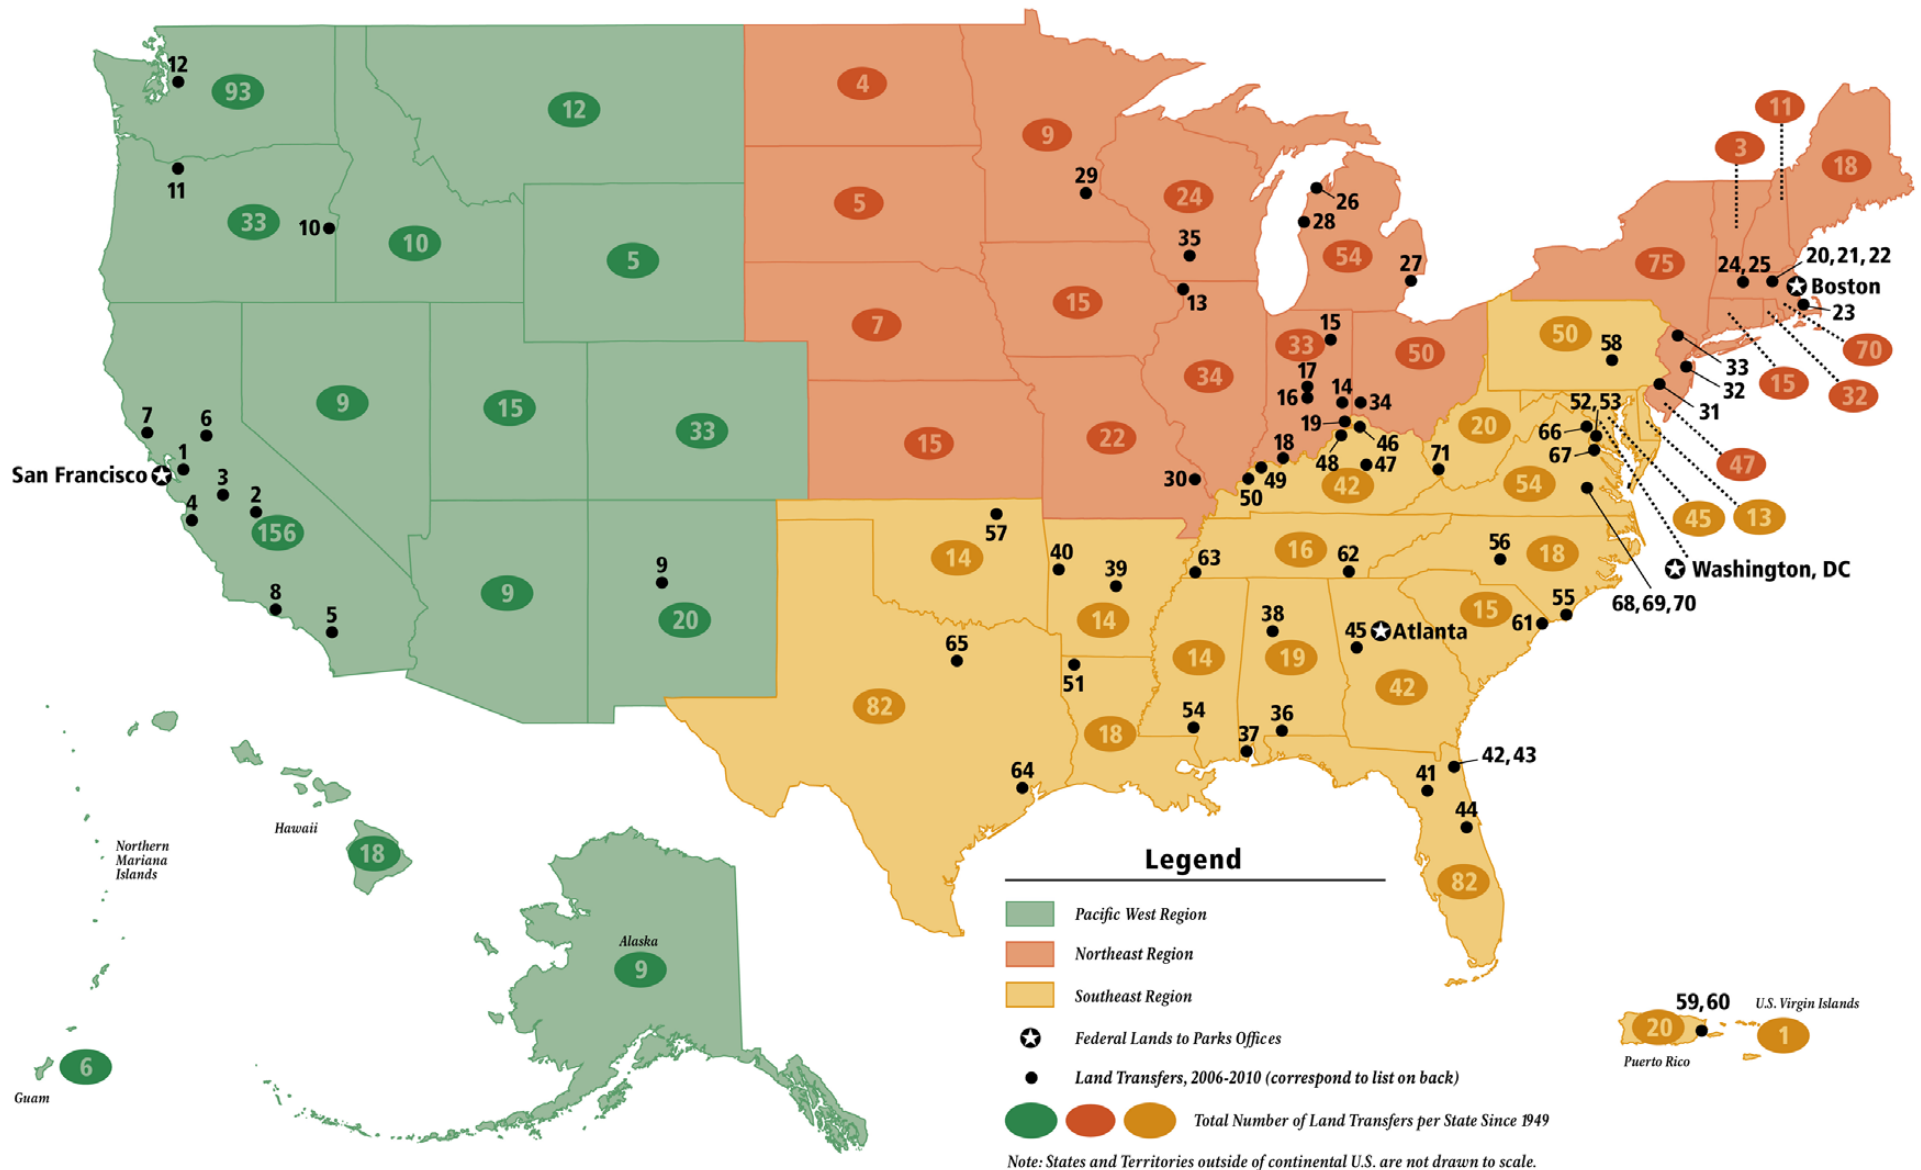

Federal Lands to Parks Land Transfers 2006-2010

Note: States and Territories outside of continental U.S. are not drawn to scale.

Federal Lands to Parks Land Transfers 2006-2010

Pacific West Region

1. Towata Park
Alameda, CA
2. Peach-Butler Community Park
Fresno, CA
3. Veterans Park
Atwater, CA
4. Fort Ord Dunes State Park
Monterey County, CA
5. March Field Park
Moreno Valley, CA
6. McClellan River Dock Annex
Sacramento, CA
7. Lake Sonoma Tract 1607
Sonoma County, CA
8. Camarillo Regional Park
Ventura County, CA
9. USS Bullhead Memorial Park
Albuquerque, NM
10. Cow Hollow Park
Malheur County, OR
11. North Park Blocks Expansion
Portland, OR
12. Kiwanis Ravine Natural Area
Seattle, WA

Northeast Region

13. Stewardship Park
Jo Daviess County, IL
14. Tanners Creek Boat Ramp
Lawrenceburg, IN
15. J. Edward Roush State Park (portion)
Huntington County, IN
16. Independence Park (portion)
Johnson County, IN
17. Fall Creek Park
Lawrence, IN

34. Camp Timber Hill
Butler County, OH
35. Sauk Prairie Recreation Area
Baraboo, WI

Southeast Region

36. Flomaton Welcome Center
and Railroad Museum
Flomaton, AL
37. Public Safety Memorial Park
Mobile, AL
38. Manderson Landing (formerly
River Road Park East)
Tuscaloosa, AL
39. Emerald Park
North Little Rock, AR
40. Ben Geren Regional Park
(addition)
Sebastian County, AR
41. San Felasco Park
Gainesville, FL
42. Normandy Park
Jacksonville, FL
43. Lynn Park
Jacksonville, FL
44. Area C, SW Parcel, Former
Naval Training Center
Orlando, FL
45. Boat Ramp, former
Whitesburg Rain Gage Station
Coweta County, GA
46. Big Bone Access Site,
Markland Locks & Dam
Boone County, KY
47. Avon Golf Course -
Bluegrass Station
Fayette County, KY