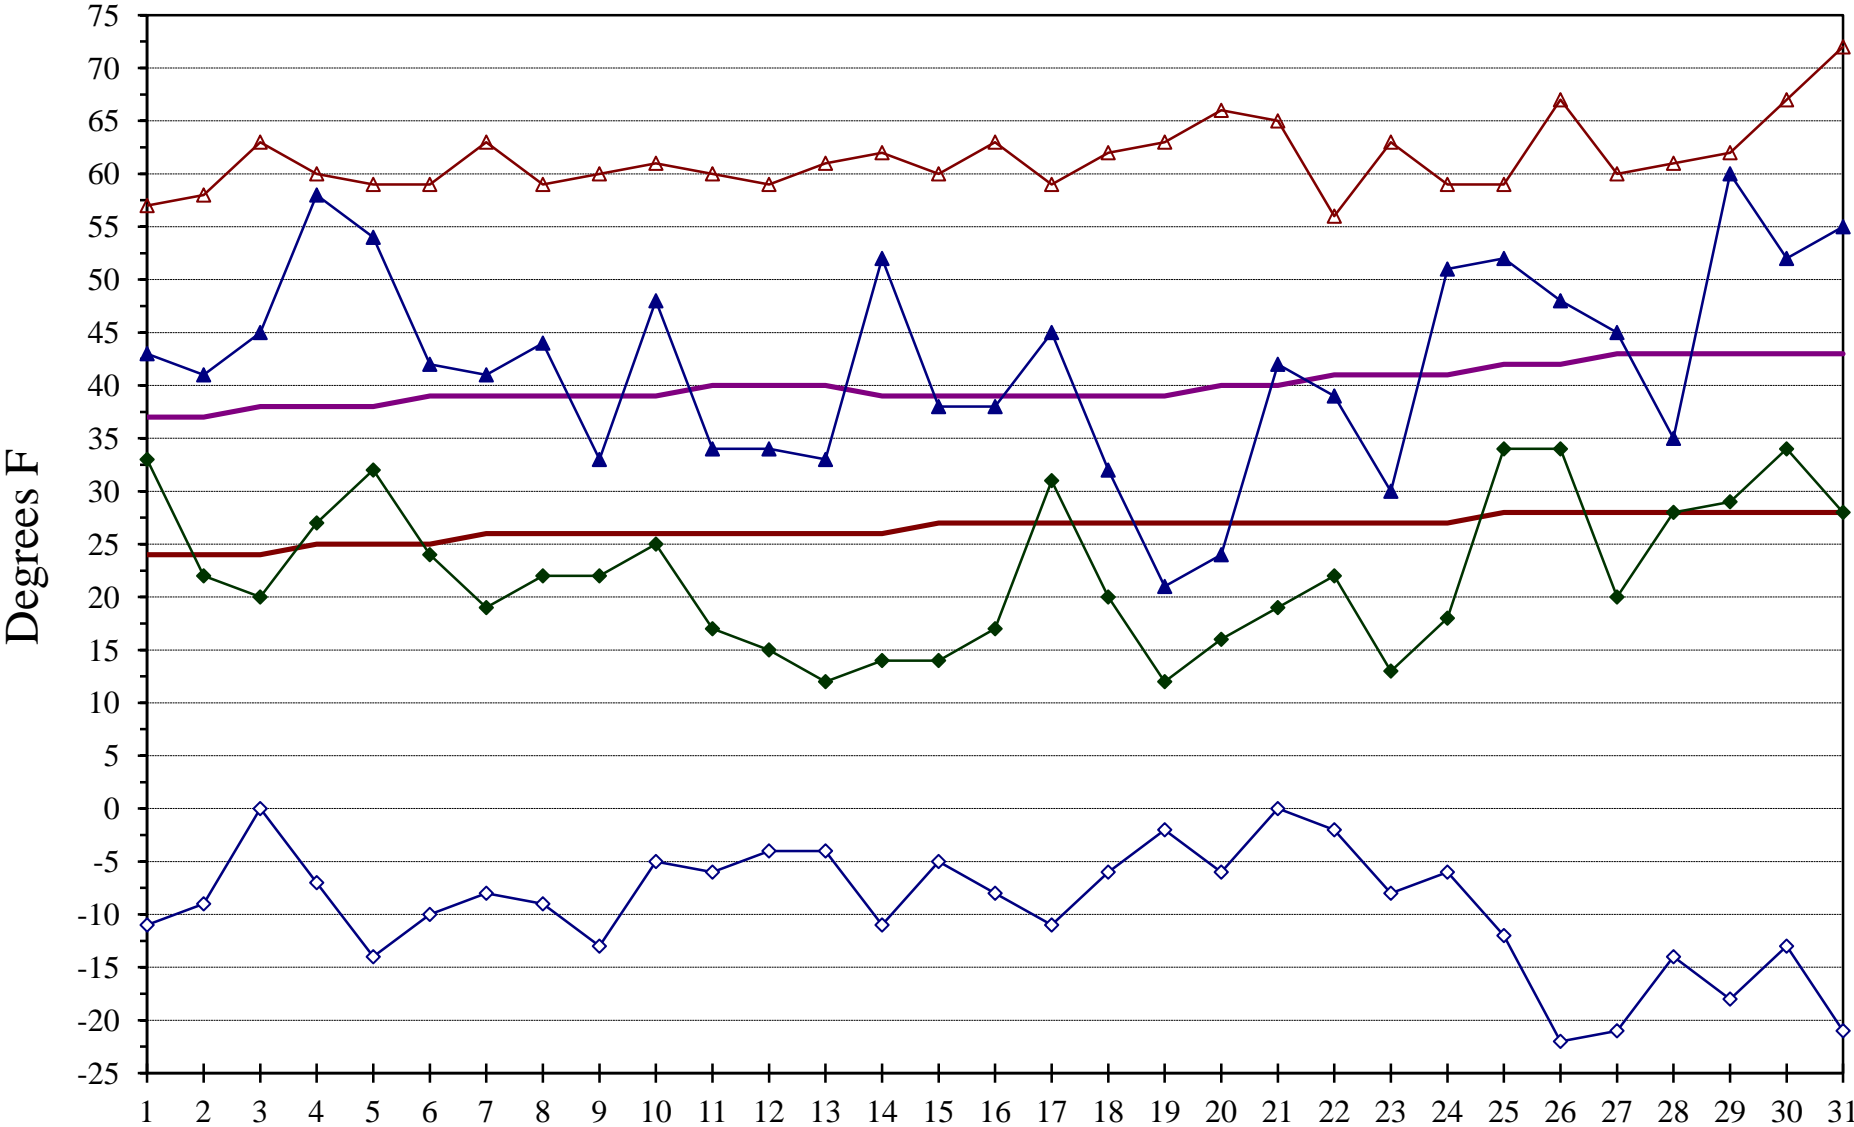

Daily Temperatures - January 2012

Hanford Meteorological Station

▲ Record Max
 ◇ Record Min
 — Normal Max
 — Normal Min
 ▲ Observed Max
 ◆ Observed Min