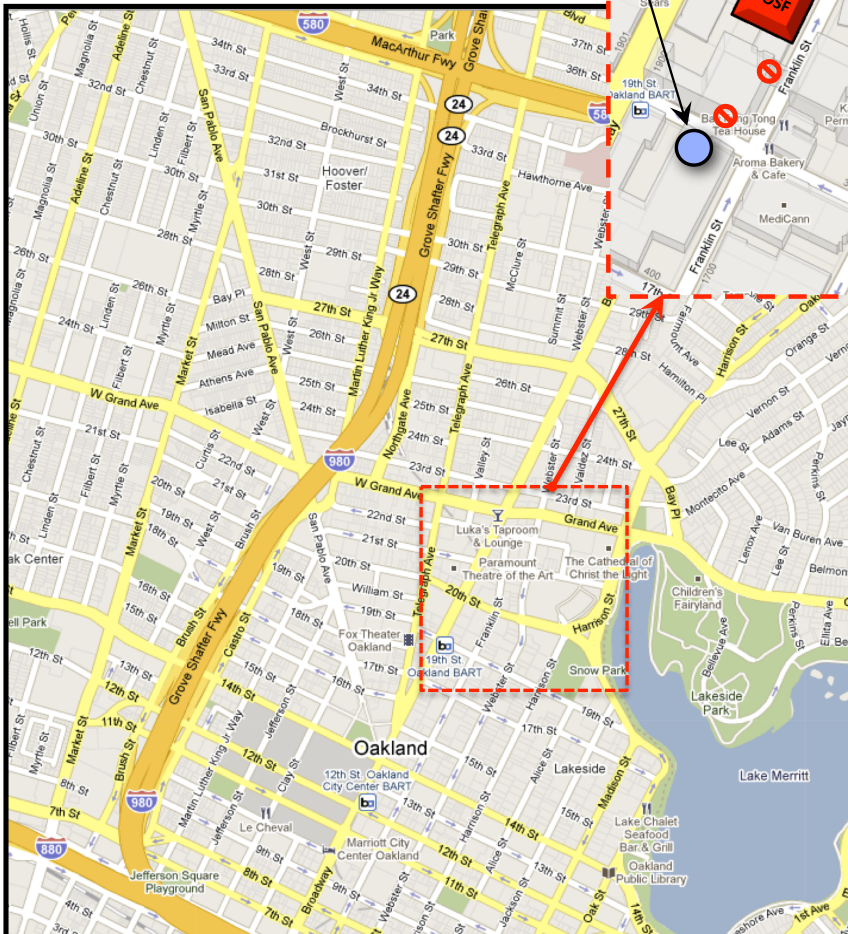

Parking Garage Locations

Oakland Scientific Facility (OSF)

Lawrence Berkeley National Laboratory

415 20th Street, Oakland, CA 94612 (510) 486-4383

HOURLY PARKING

STAFF ONLY: Hourly Vouchers Available

Franklin Plaza

Corner 19th & Franklin Sts.

Hourly \$3

Daily \$14

Entrance on 19th St.

DAILY PARKING

STAFF ONLY: Monthly card key parking; limited all-day vouchers available

Kaiser Center
300 Lakeside Dr.

Daily/early bird \$15

Daily/after 9am \$21

(Hourly \$8)

Enter garage from U-shaped driveway, staying to right.
(Garage may also be entered from 21st St.)