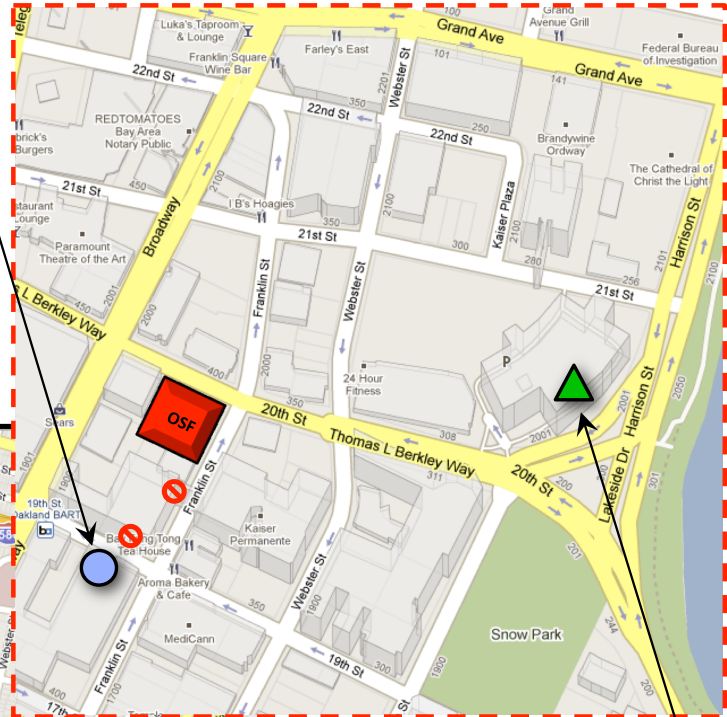

Parking Garage Locations

Oakland Scientific Facility (OSF)

Lawrence Berkeley National Laboratory

415 20th Street, Oakland, CA 94612 (510) 486-4383

HOURLY PARKING

STAFF ONLY: Hourly Vouchers Available

Franklin Plaza

Corner 19th & Franklin Sts.

Hourly \$3

Daily \$14

Entrance on 19th St.

DAILY PARKING

STAFF ONLY: Monthly card key parking; limited all-day vouchers available

Kaiser Center
300 Lakeside Dr.

Daily/early bird \$15

Daily/after 9am \$21

(Hourly \$8)

Enter garage from U-shaped driveway, staying to right.
(Garage may also be entered from 21st St.)