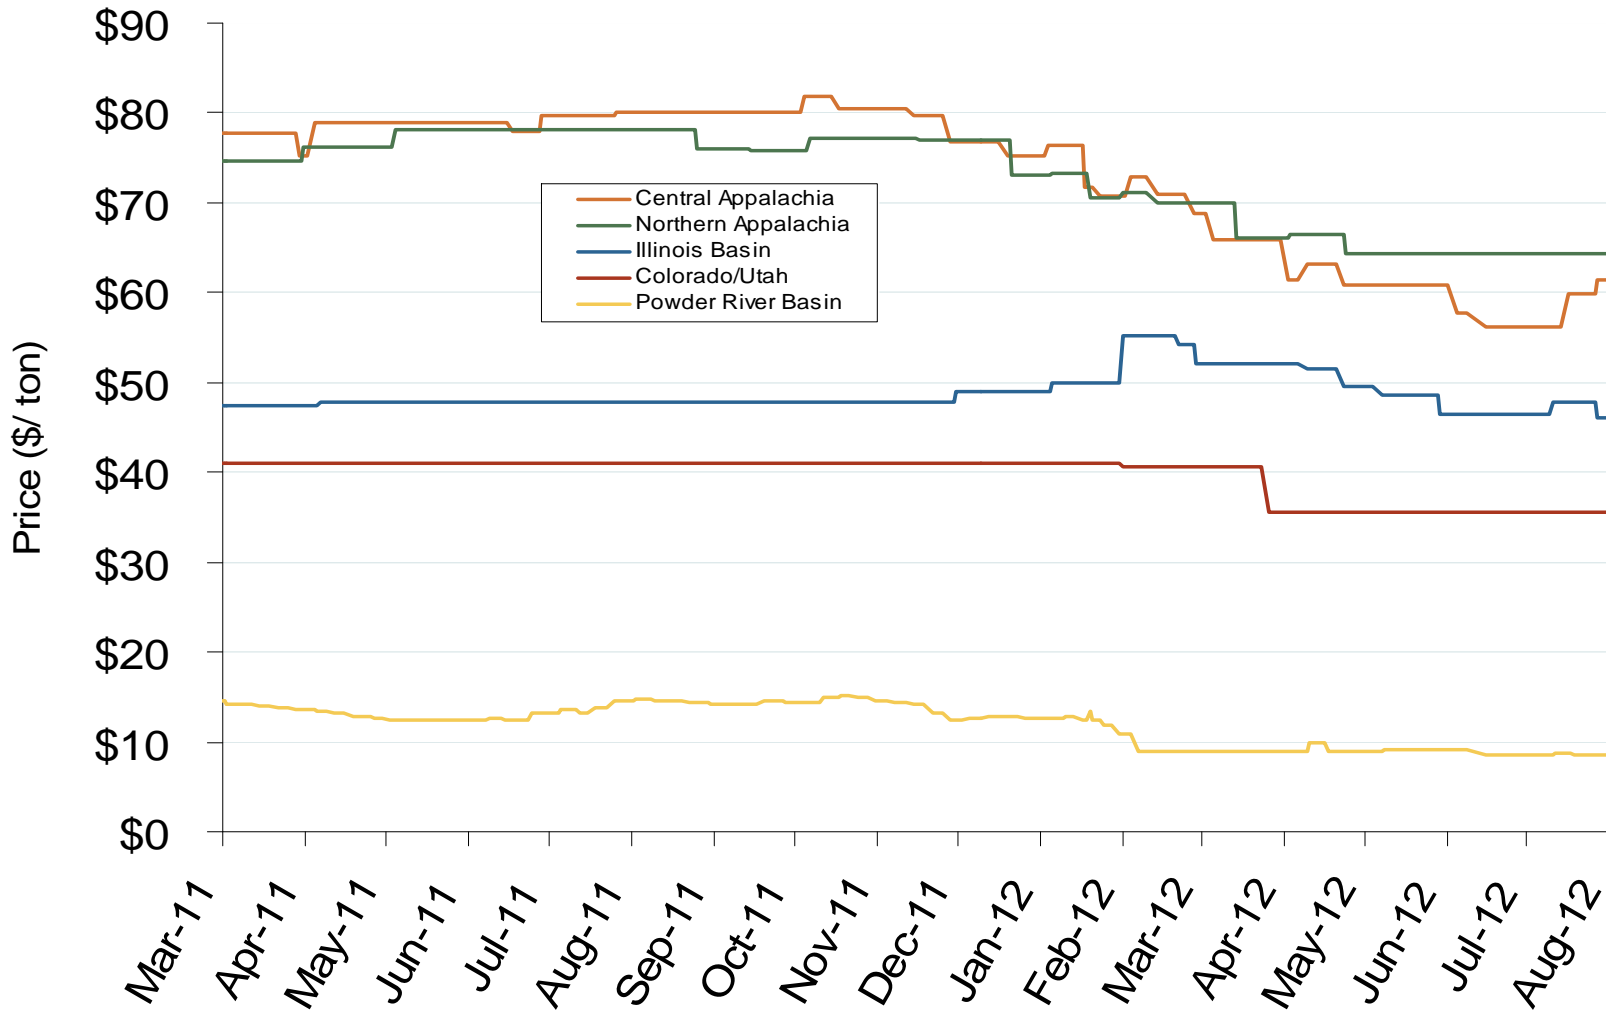

## Central Appalachian and Powder River Basin Coal Prices

Notes: The Central Appalachian (CAPP) coal is priced at Big Sandy. All others are mine mouth prices. Prices do not include transportation costs to a plant, as those can vary widely by contract specifications. Prices exclude incremental cost of emissions allowances

Source: Derived from Bloomberg data