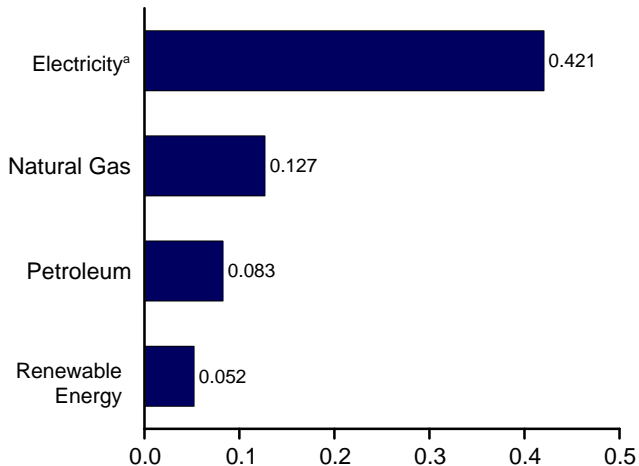

Figure 2.2 Residential Sector Energy Consumption
(Quadrillion Btu)

By Major Source, 1973-2011

By Major Source, Monthly

Total, January-June

By Major Source, June 2012

^a Electricity retail sales.
Web Page: <http://www.eia.gov/totalenergy/data/monthly/#consumption>.
Source: Table 2.2.