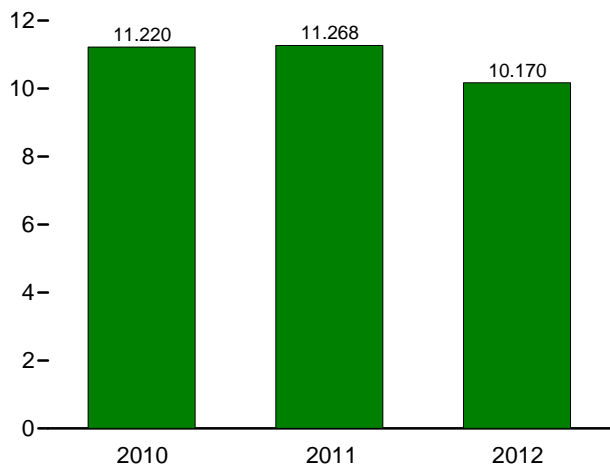

Figure 2.2 Residential Sector Energy Consumption
(Quadrillion Btu)

By Major Source, 1973-2011

By Major Source, Monthly

Total, January-June

By Major Source, June 2012

^a Electricity retail sales.
Web Page: <http://www.eia.gov/totalenergy/data/monthly/#consumption>.
Source: Table 2.2.