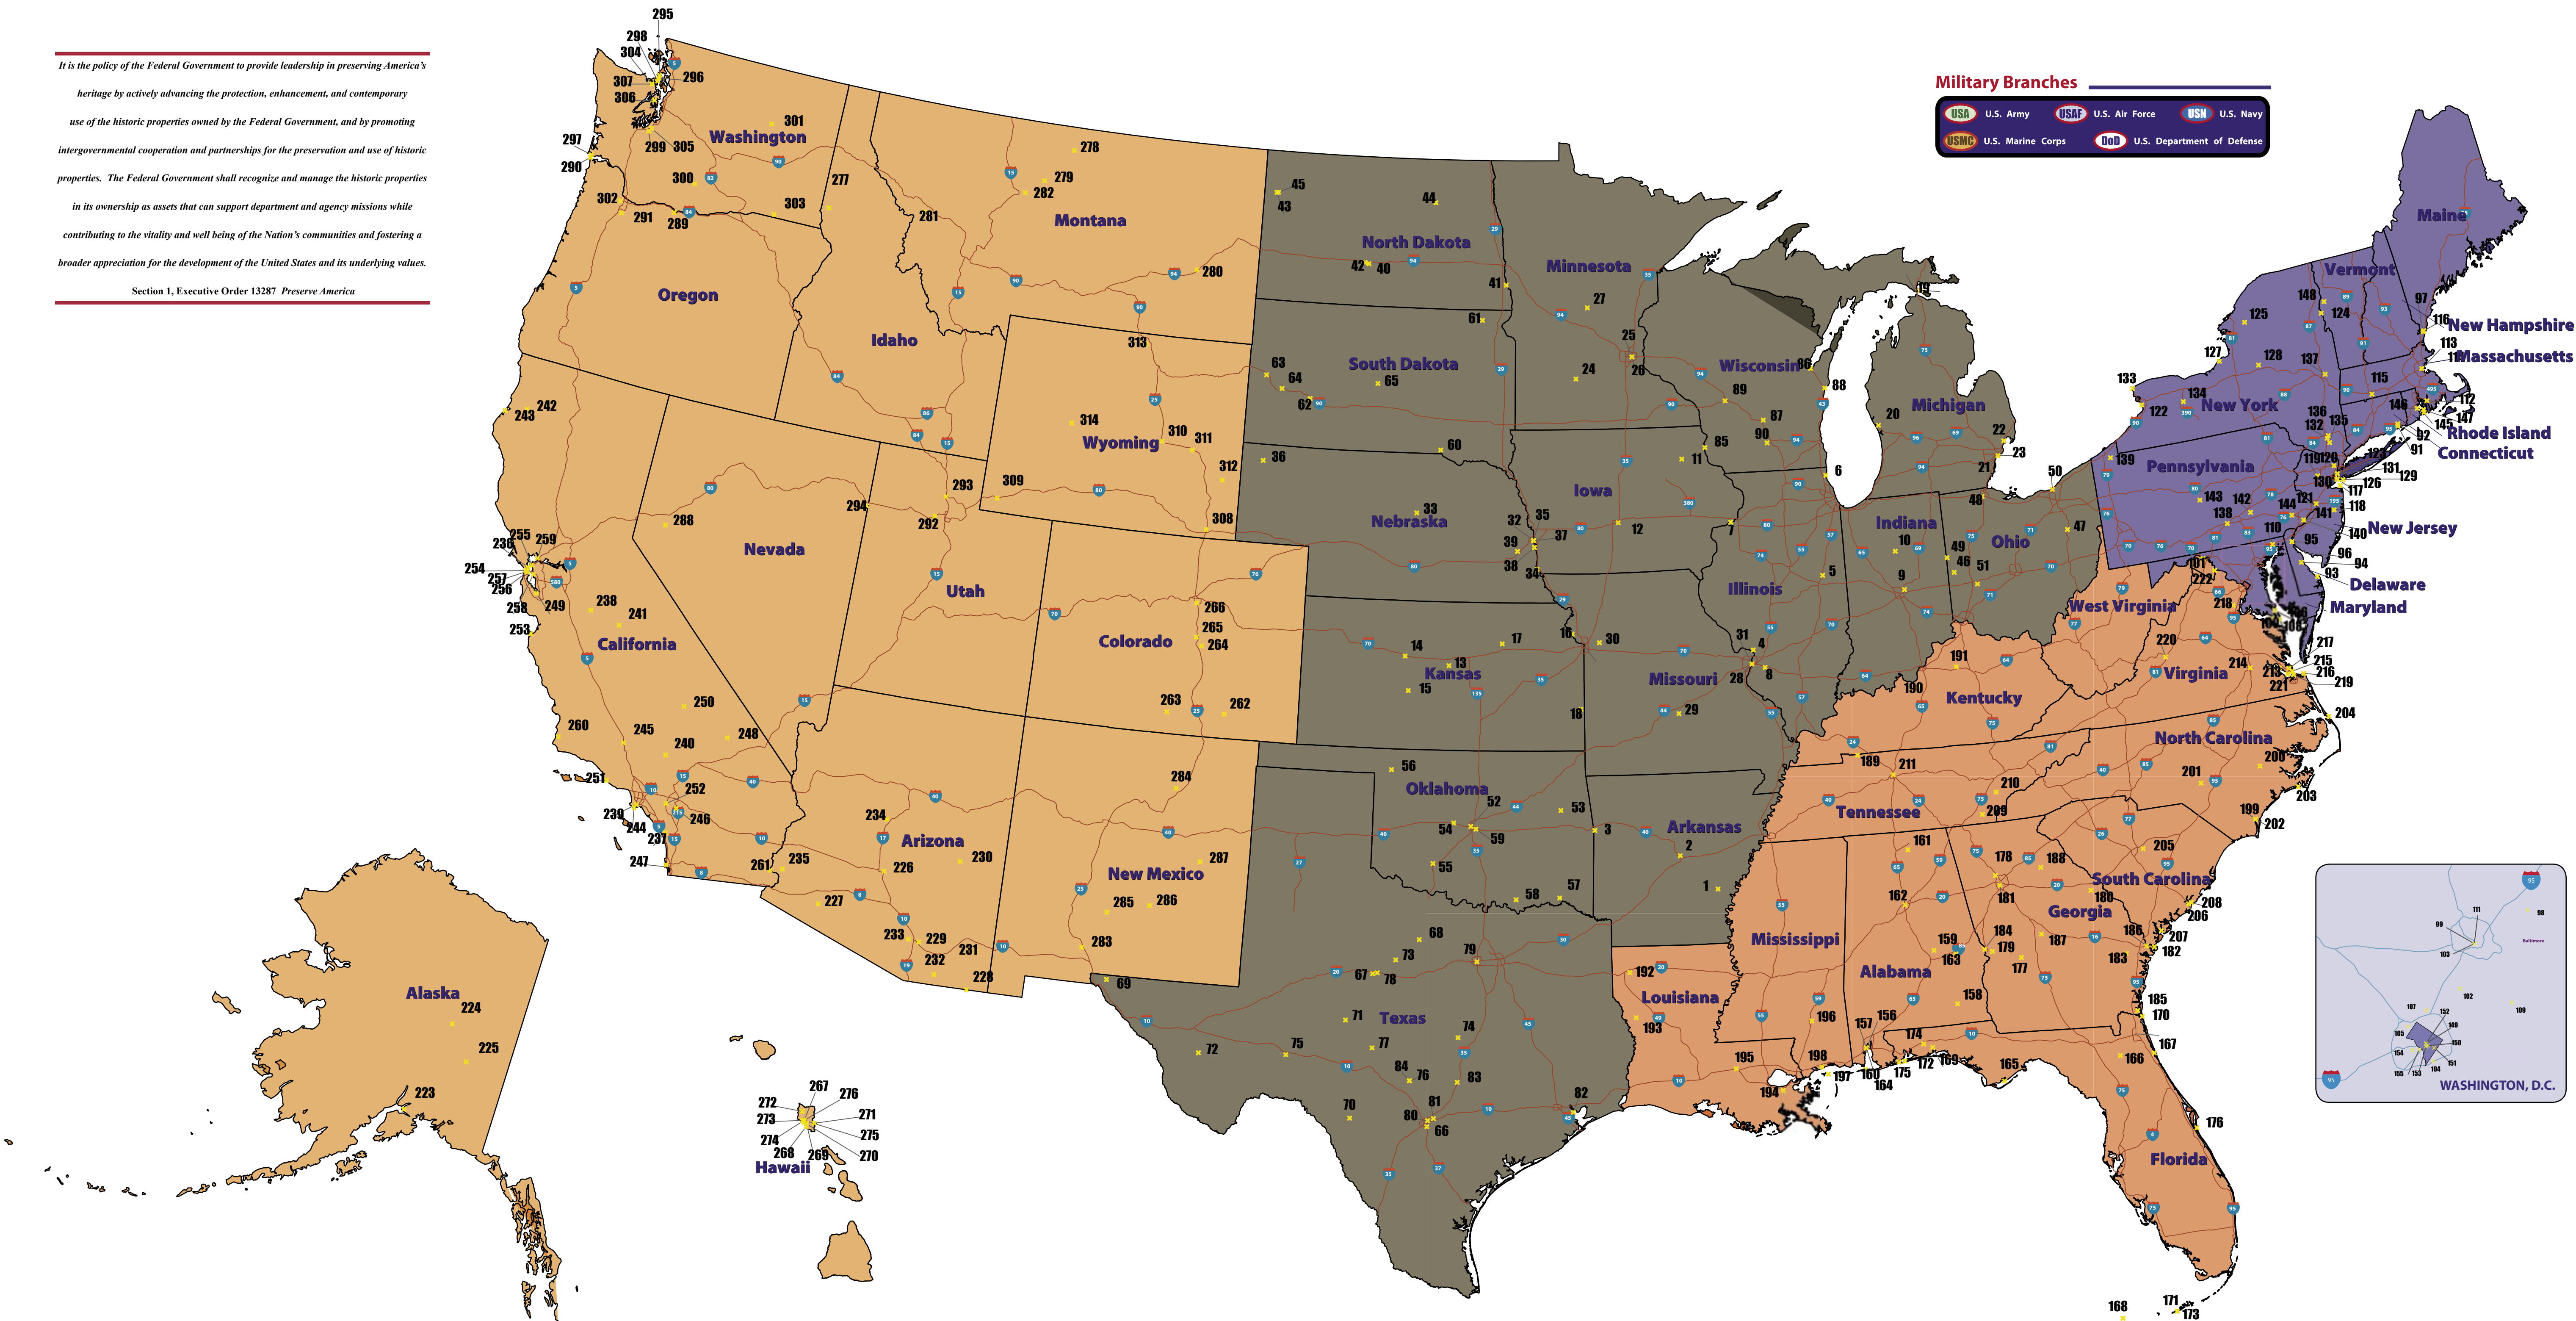

It is the policy of the Federal Government to provide leadership in preserving America's heritage by actively advancing the protection, enhancement, and contemporary use of the historic properties owned by the Federal Government, and by promoting intergovernmental cooperation and partnerships for the preservation and use of historic properties. The Federal Government shall recognize and manage the historic properties in its ownership as assets that can support department and agency missions while contributing to the vitality and well being of the Nation's communities and fostering a broader appreciation for the development of the United States and its underlying values.

Military Branches

- U.S. Army
- U.S. Air Force
- U.S. Navy
- U.S. Marine Corps
- U.S. Department of Defense