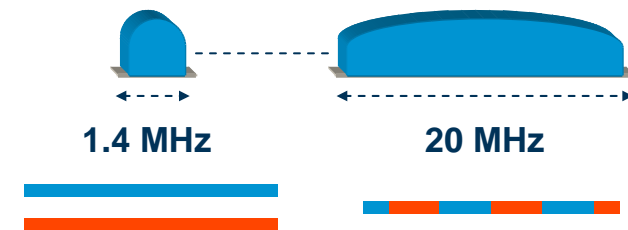

- **Spectrum flexibility**

- Flexible bandwidth
- New and existing bands
- Duplex flexibility: FDD and TDD