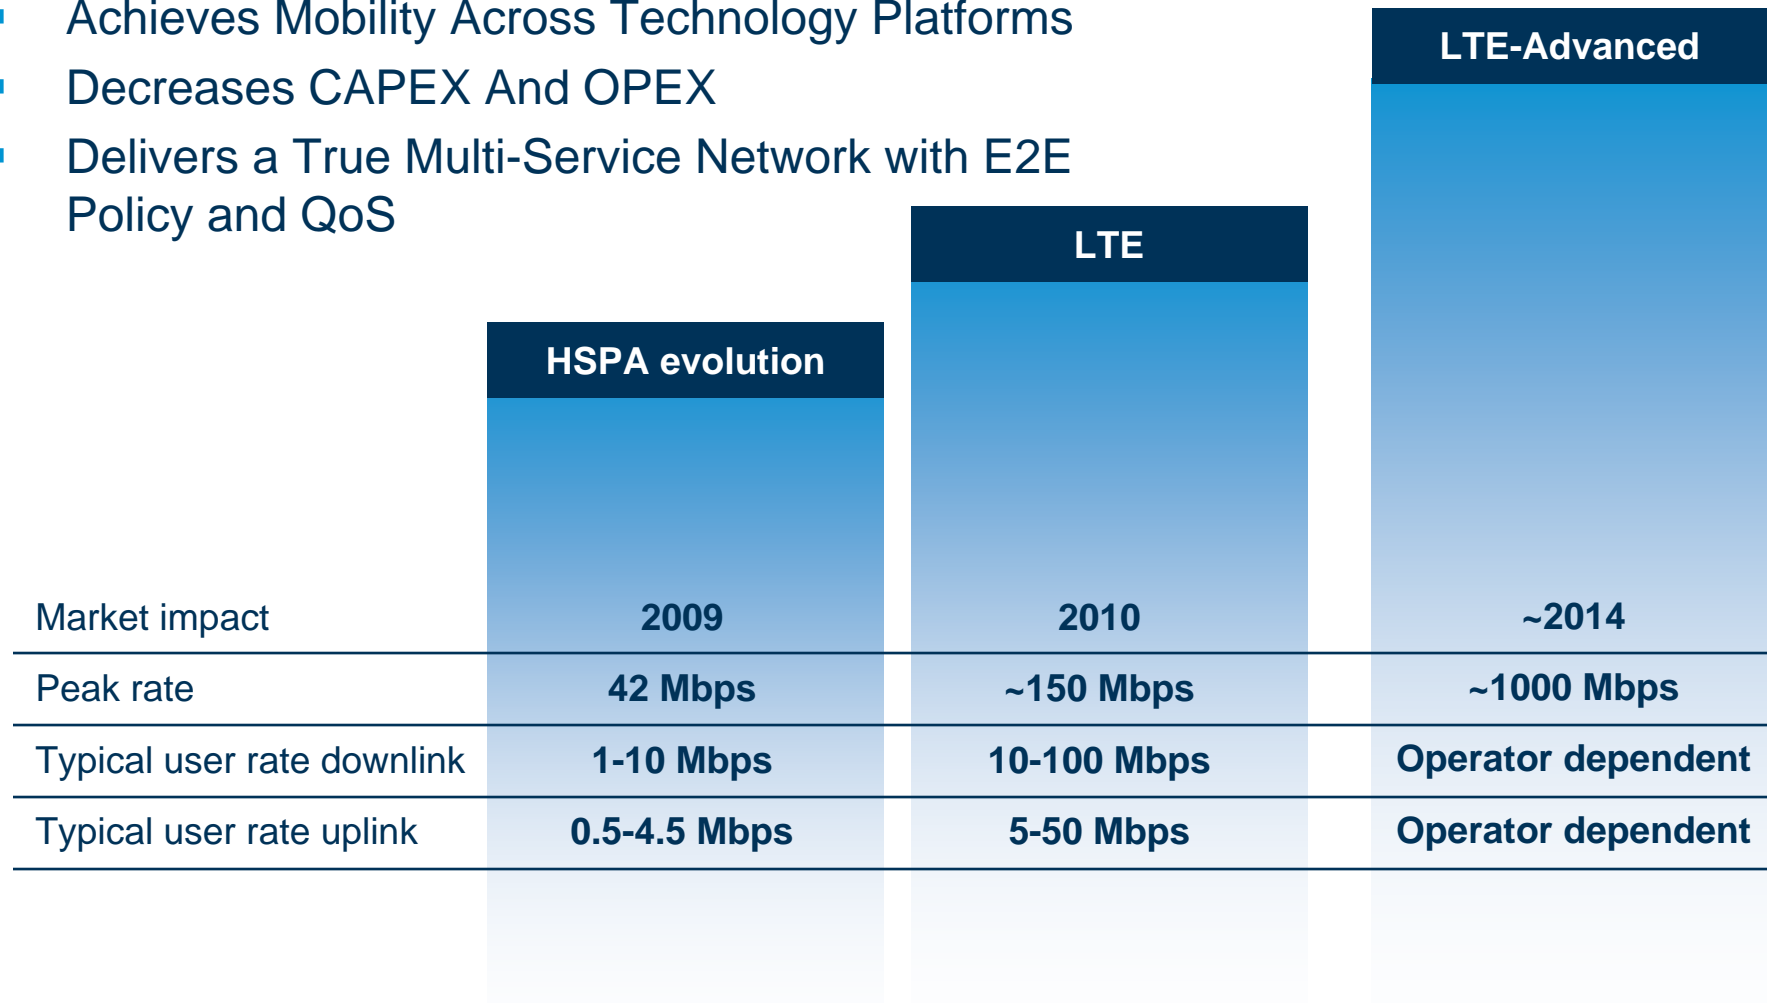

LTE is the Global standard for Next Generation Wireless Broadband

Key LTE Radio Access Features

- **LTE radio access**

- Downlink: OFDM
- Uplink: SC-FDMA

- **Advanced antenna solutions**

- Diversity
- Beam-forming
- Multi-layer transmission (MIMO)

- **Spectrum flexibility**

- Flexible bandwidth
- New and existing bands
- Duplex flexibility: FDD and TDD

Mobile Broadband Speed Evolution

- Achieves Mobility Across Technology Platforms
- Decreases CAPEX And OPEX
- Delivers a True Multi-Service Network with E2E Policy and QoS