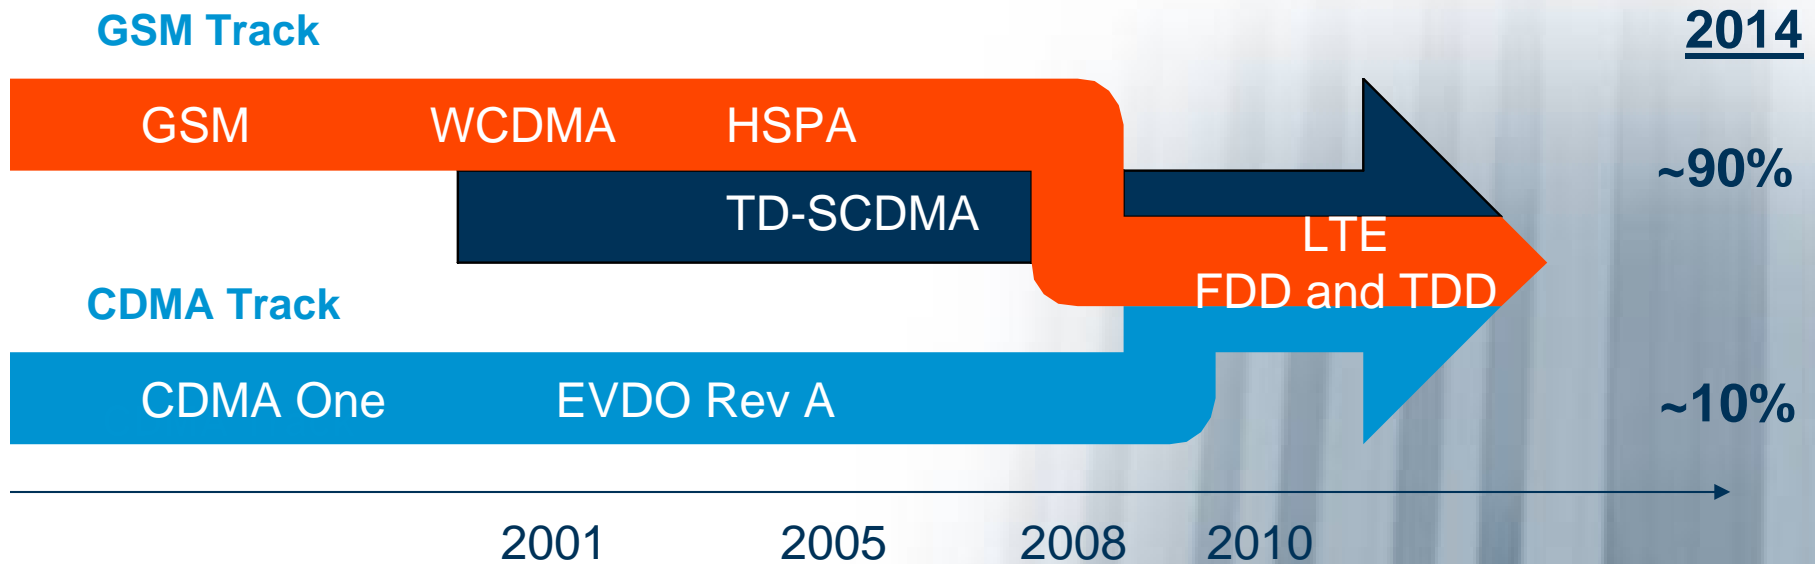

The Wireless Broadband Experience With LTE

Sten Andersson

Head of Wireless Networks Solutions,
North America

August 13, 2009

Mobile Broadband Evolution Building Blocks

- Licensed Spectrum – FDD Preferred
- Identify Future Spectrum for Bandwidth Intensive Services
- Wider Bandwidth Allocations
- Global Economy Of Scale
- Review of Technical Rules to Eliminate broadband barriers
- Global Harmonization

LTE is the Global standard for Next Generation Wireless Broadband

Key LTE Radio Access Features

- **LTE radio access**

- Downlink: OFDM
- Uplink: SC-FDMA

- **Advanced antenna solutions**

- Diversity
- Beam-forming
- Multi-layer transmission (MIMO)

- **Spectrum flexibility**

- Flexible bandwidth
- New and existing bands
- Duplex flexibility: FDD and TDD

Mobile Broadband Speed Evolution

- Achieves Mobility Across Technology Platforms
- Decreases CAPEX And OPEX
- Delivers a True Multi-Service Network with E2E Policy and QoS