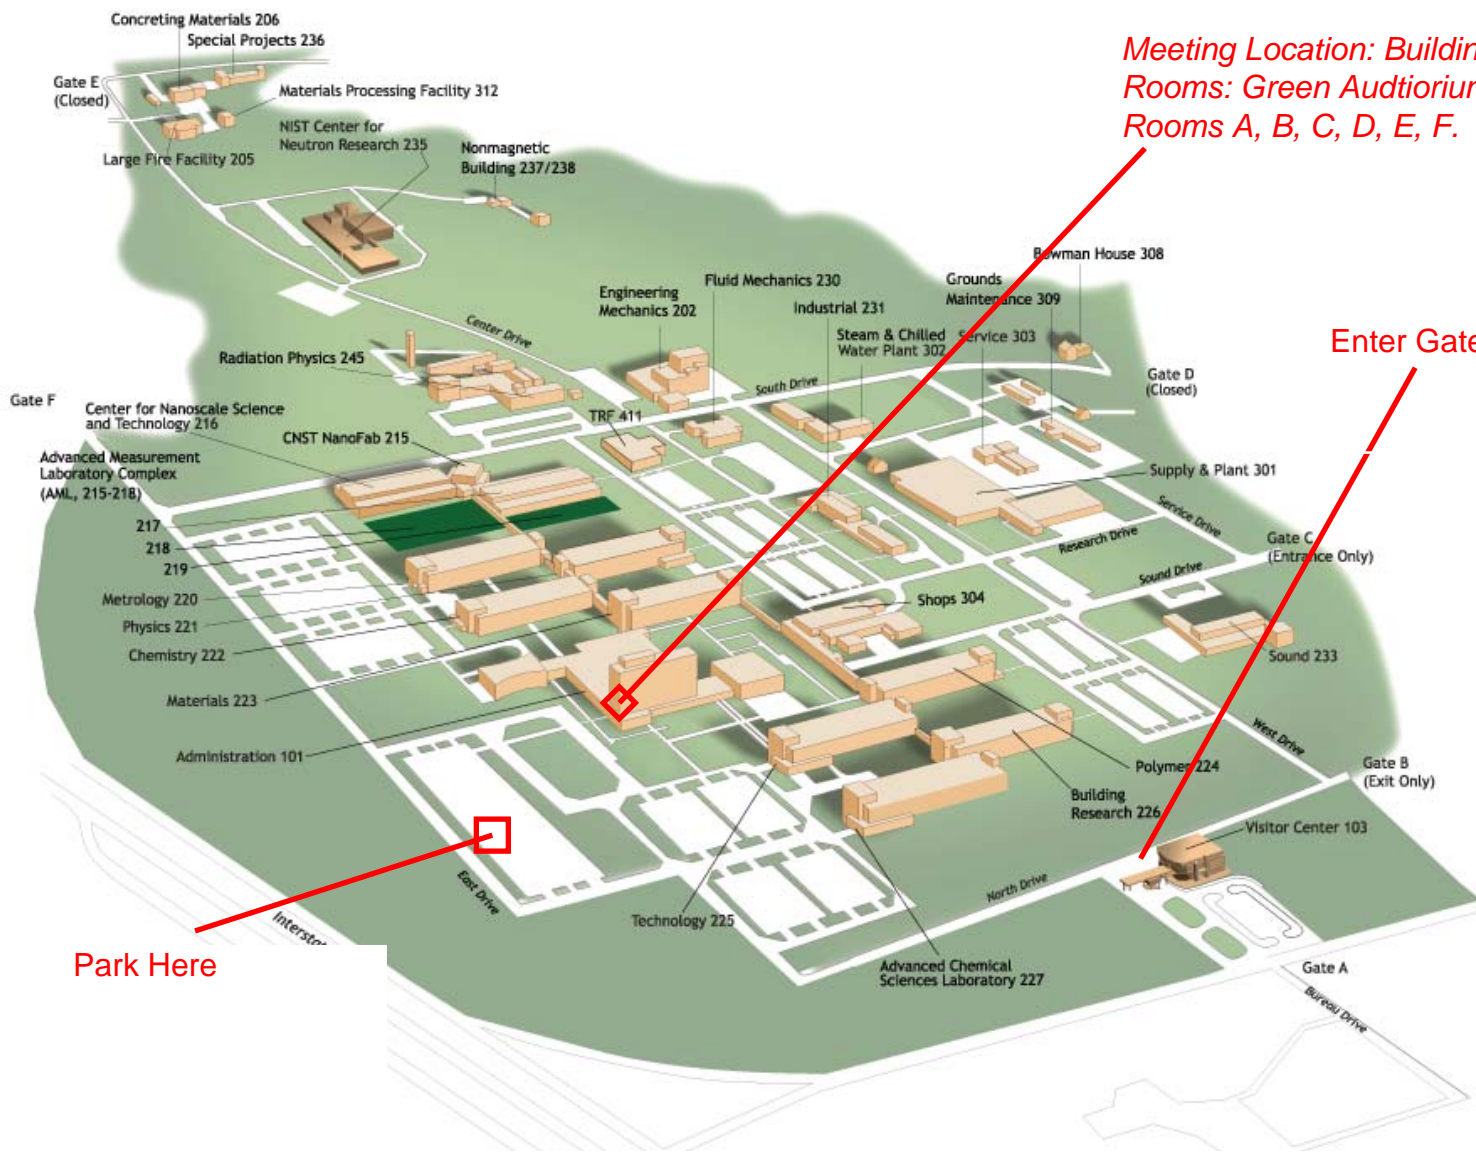

Campus Map

Meeting Location: Building: 101 /
Rooms: Green Auditorium and Lecture
Rooms A, B, C, D, E, F.

Enter Gate using Dash Pass

Park Here