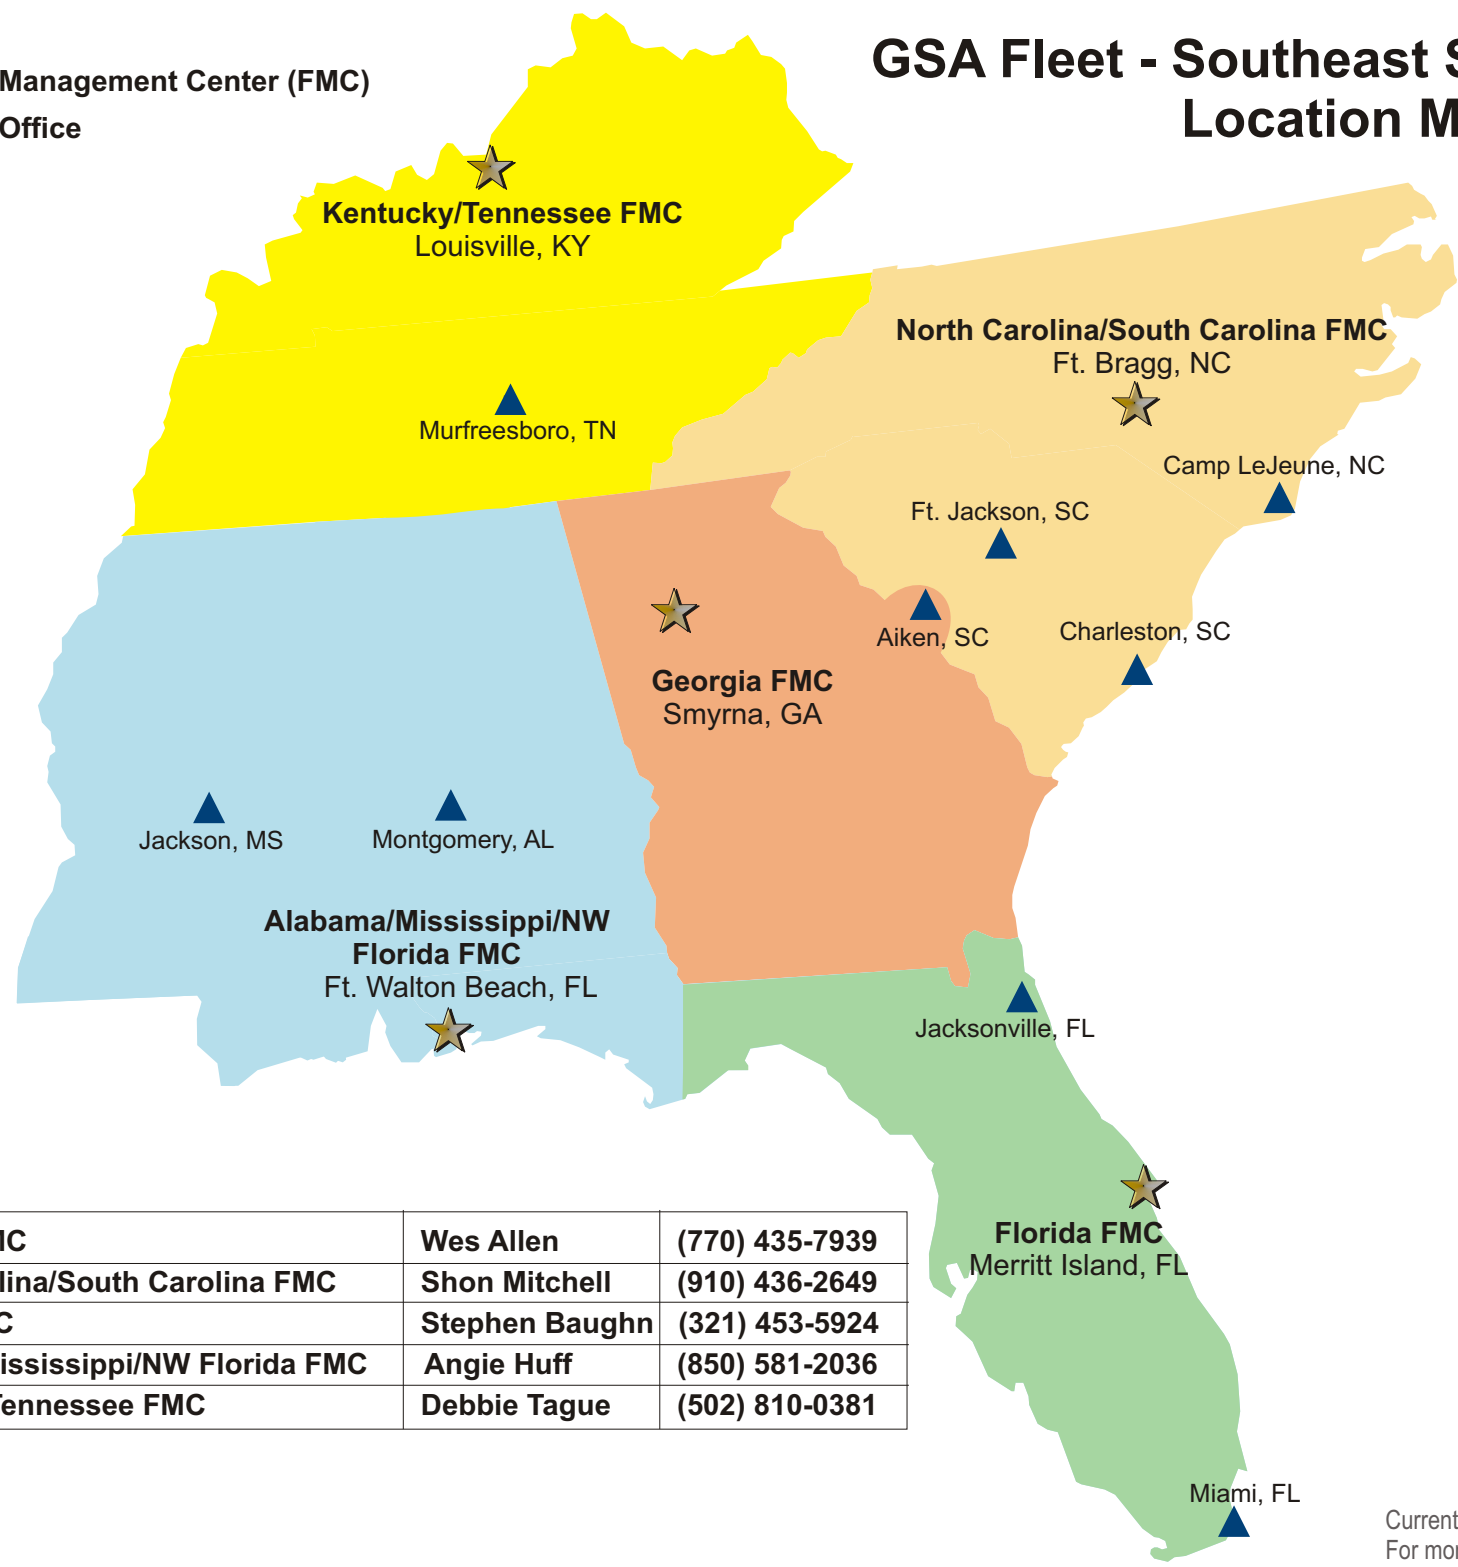

# GSA Fleet - Southeast Sunbelt Region Location Map

★ Fleet Management Center (FMC)  
▲ Fleet Office

<b>Georgia FMC</b>	<b>Wes Allen</b>	<b>(770) 435-7939</b>
<b>North Carolina/South Carolina FMC</b>	<b>Shon Mitchell</b>	<b>(910) 436-2649</b>
<b>Florida FMC</b>	<b>Stephen Baughn</b>	<b>(321) 453-5924</b>
<b>Alabama/Mississippi/NW Florida FMC</b>	<b>Angie Huff</b>	<b>(850) 581-2036</b>
<b>Kentucky/Tennessee FMC</b>	<b>Debbie Tague</b>	<b>(502) 810-0381</b>