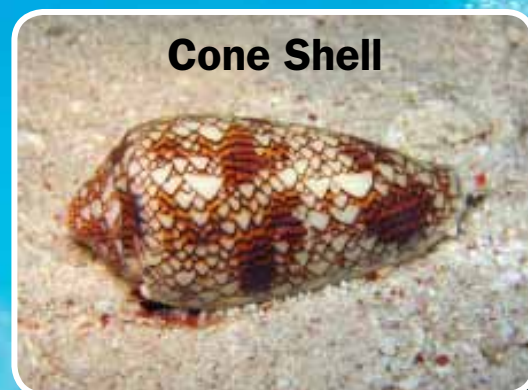

Touching these can be deadly!

Recognize
Retreat
Report

EMERGENCY CONTACTS:

At sea:

Use Channel 16
(156.800MHz)

or call 800-424-8802

On shore: Call 911
(Local law enforcement)

Follow the 3Rs