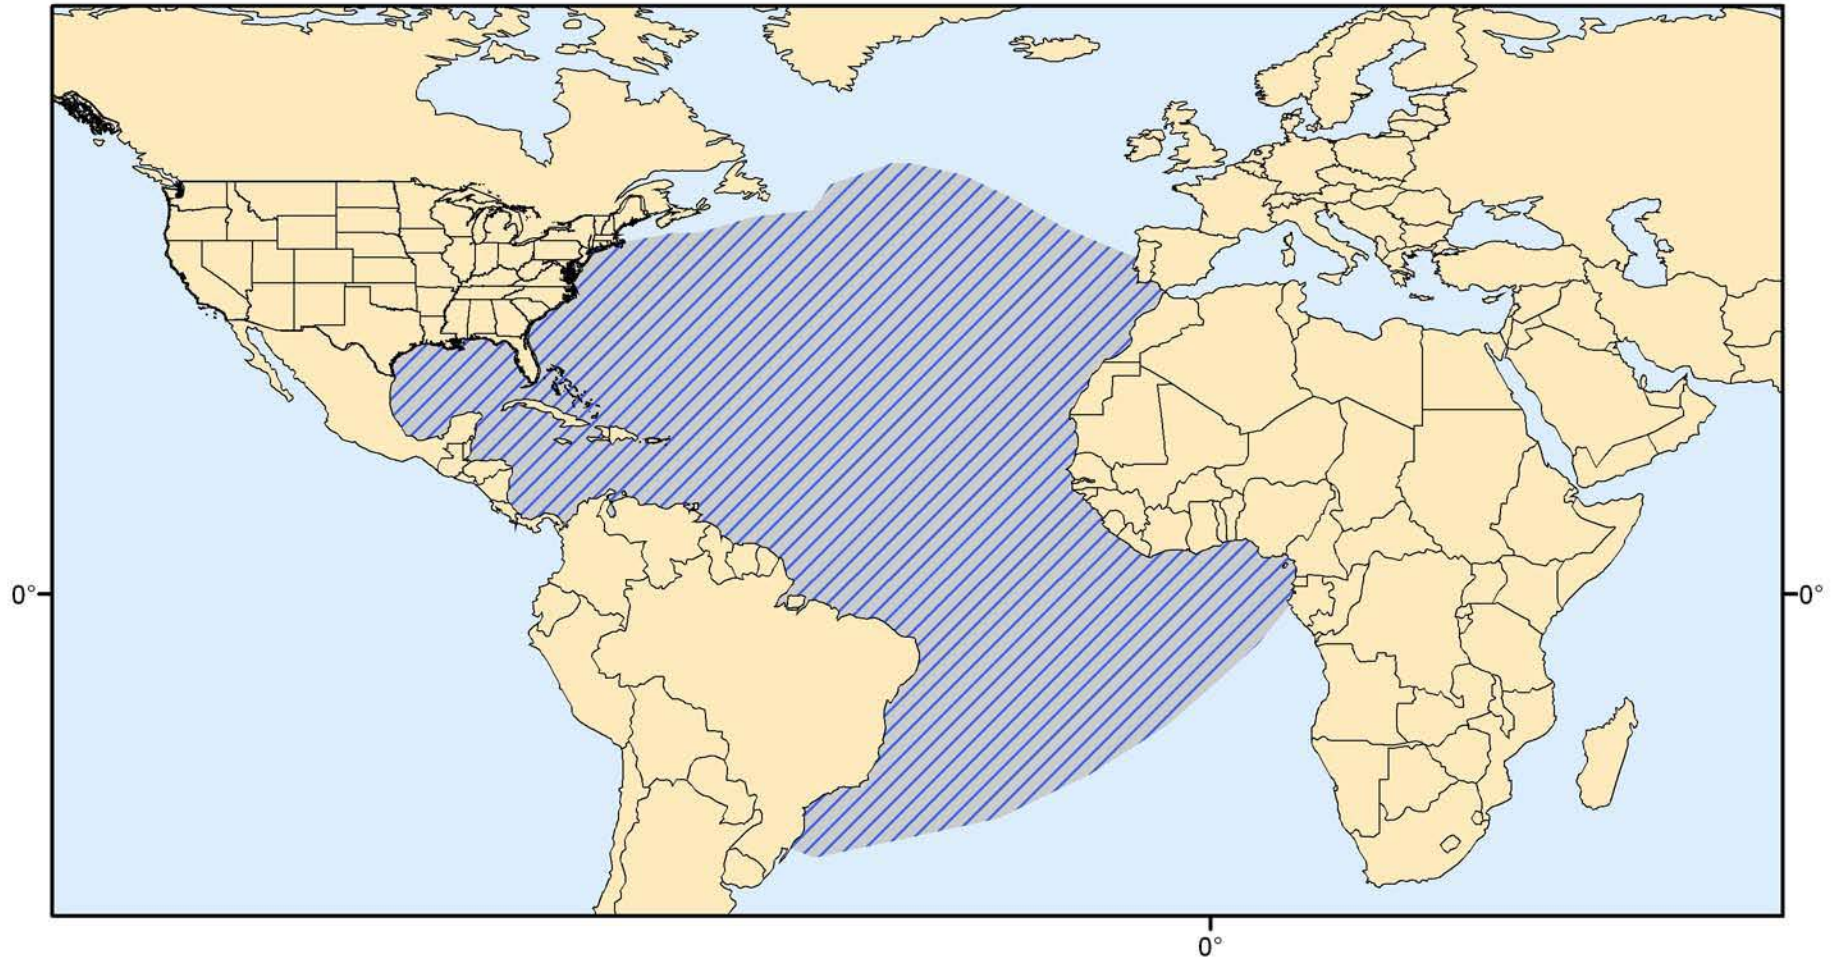

Atlantic Spotted Dolphin Range

0 1,000 2,000 3,000 4,000 Miles

Note: Map represents approximate range of species.

NMFS, Office of Protected Resources
March 2009