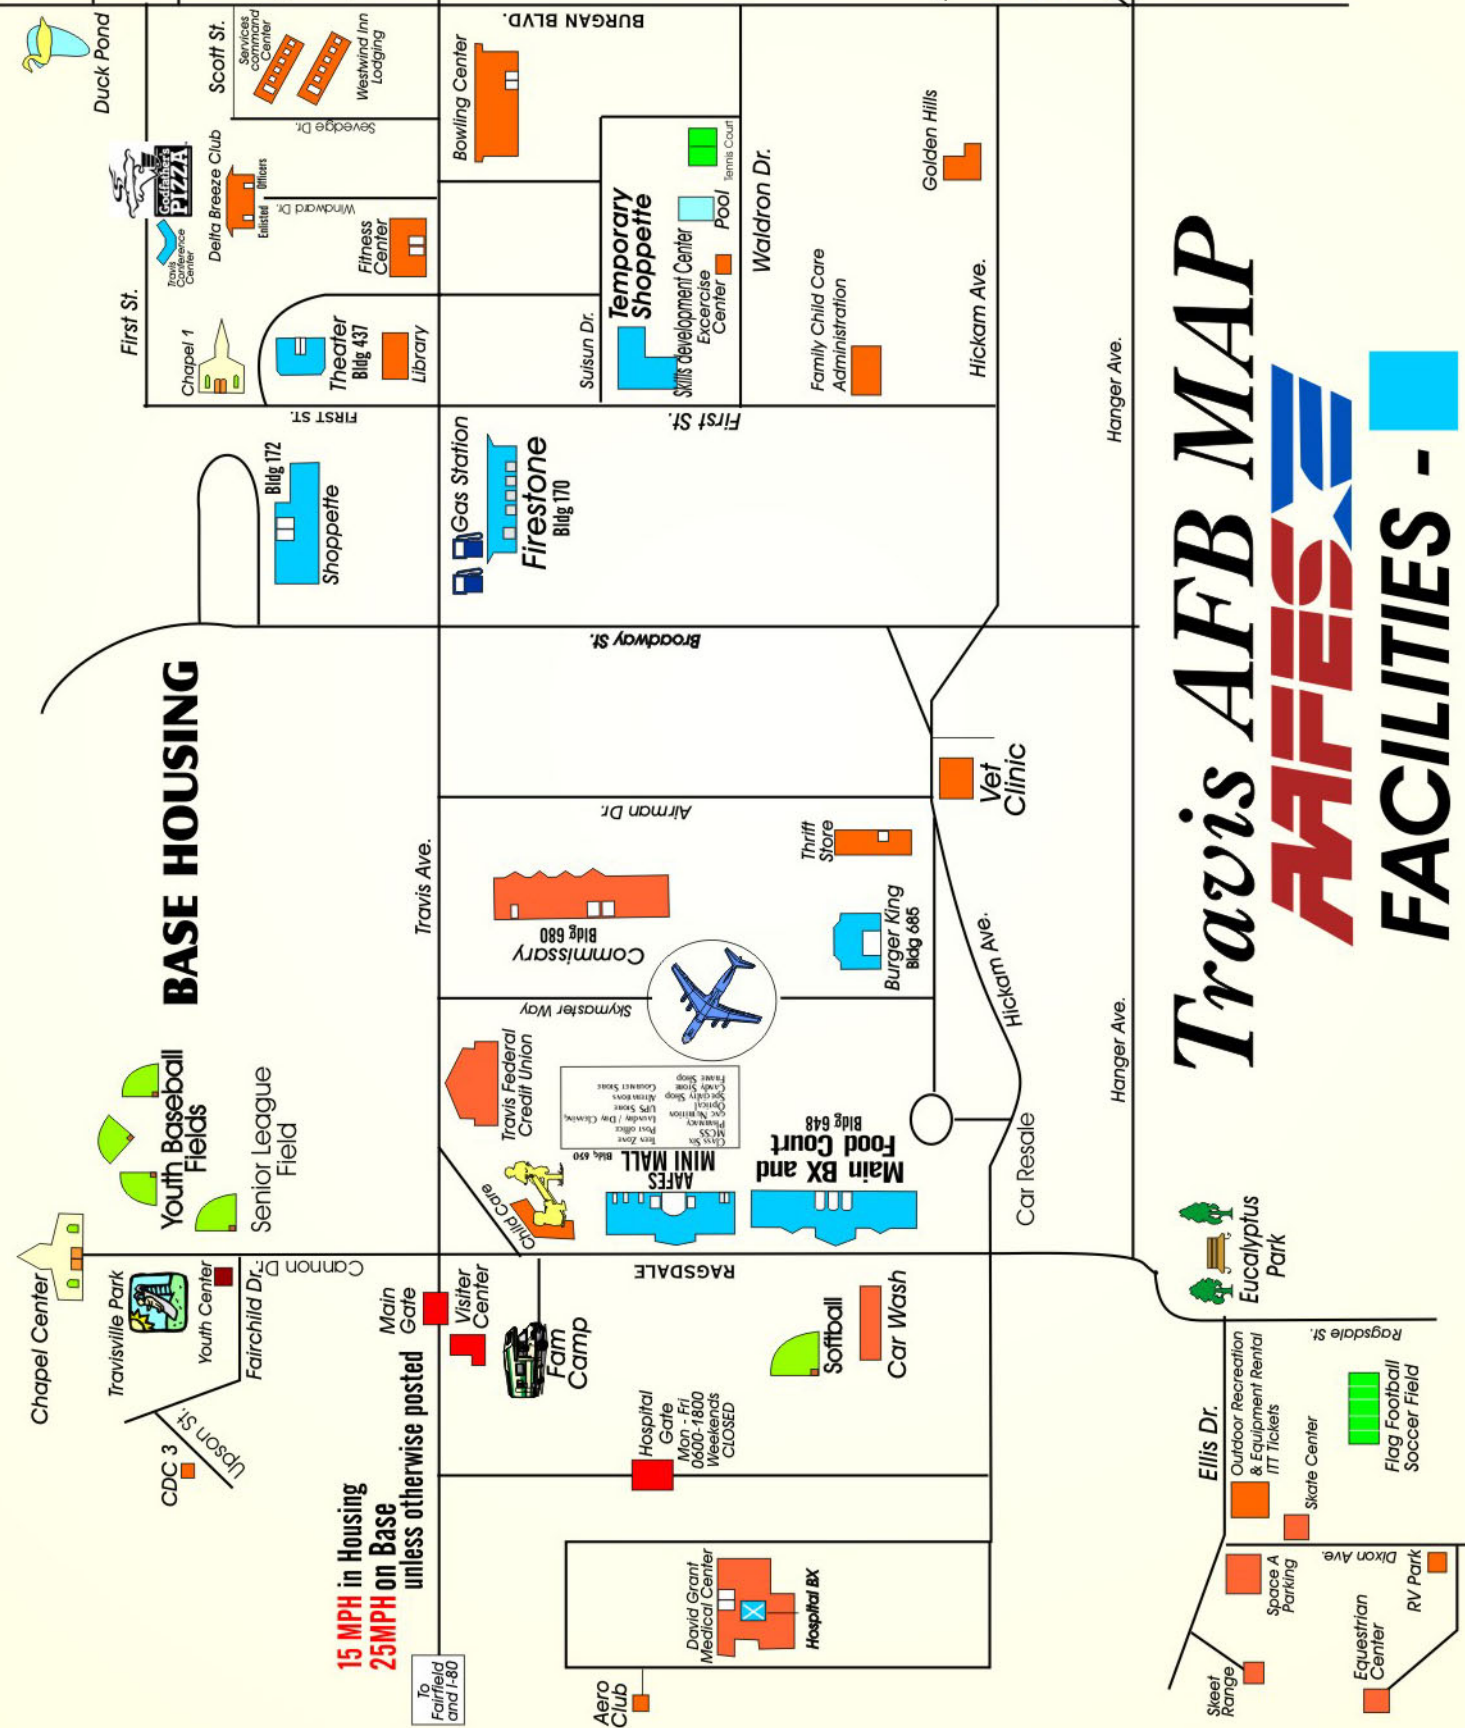

To Cypress Lakes
0600-2100
7 days
TO NORTH GATE Collins Dr.

BASE HOUSING

15 MPH in Housing
25MPH on Base
unless otherwise posted

To Fairfield and I-80

Travis AFB MAP

AAFES

FACILITIES -