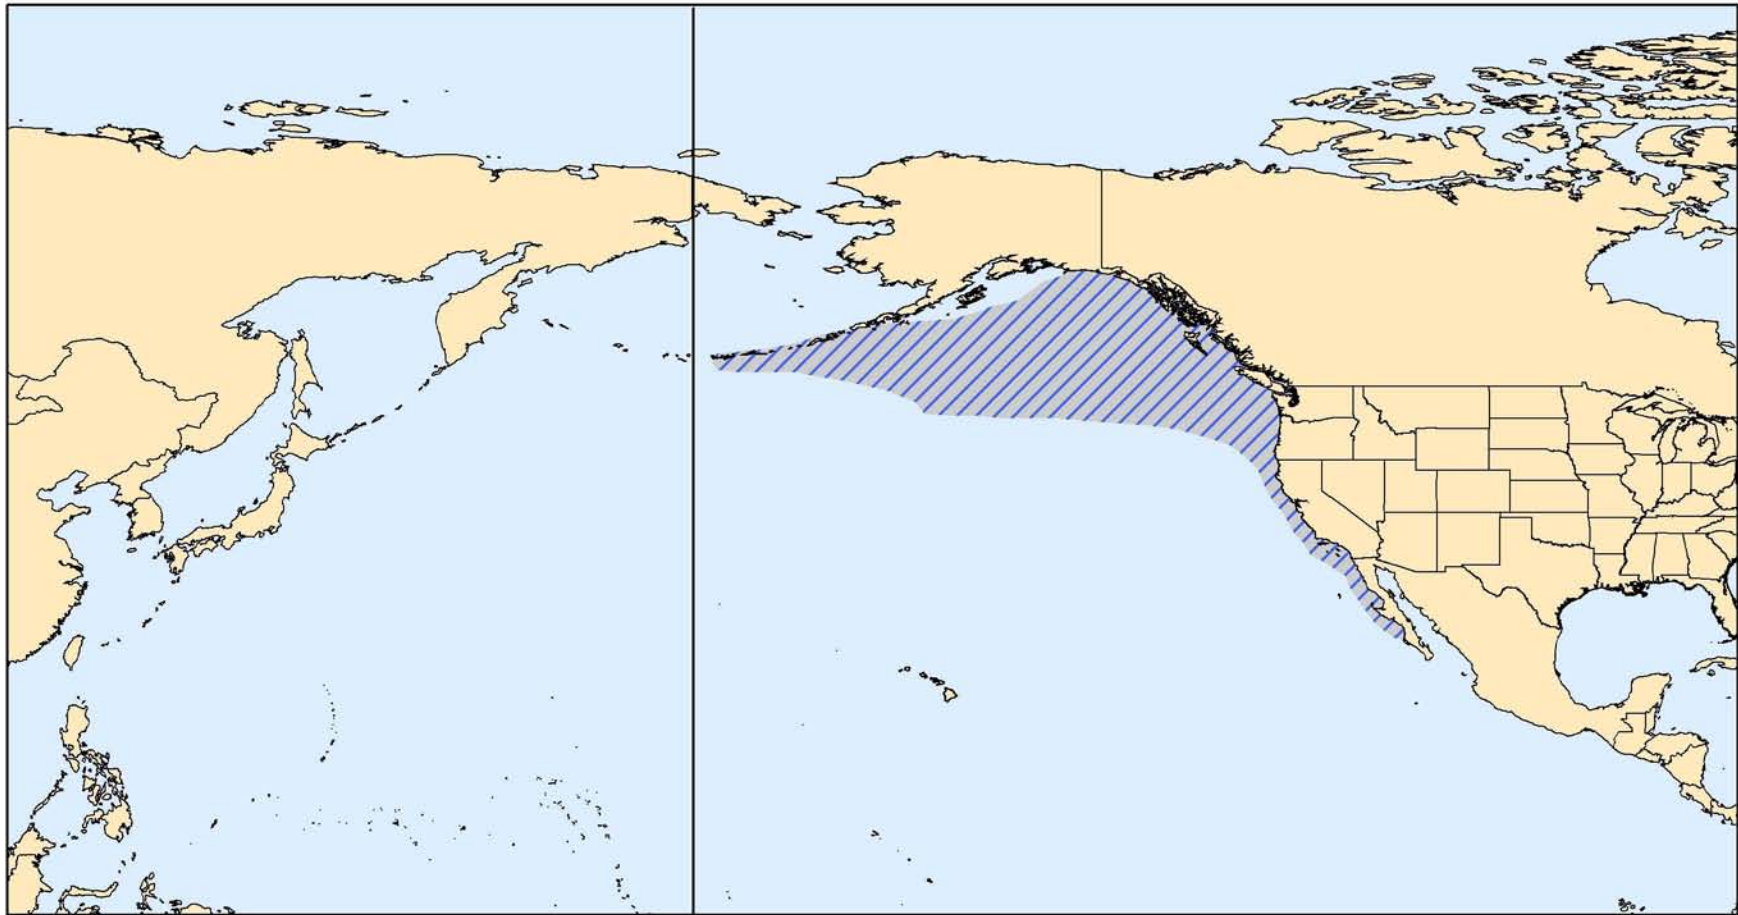

Northern Elephant Seal Range

Map represents approximate range of species. Offshore distances are approximate.

NMFS, Office of Protected Resources
March 2009