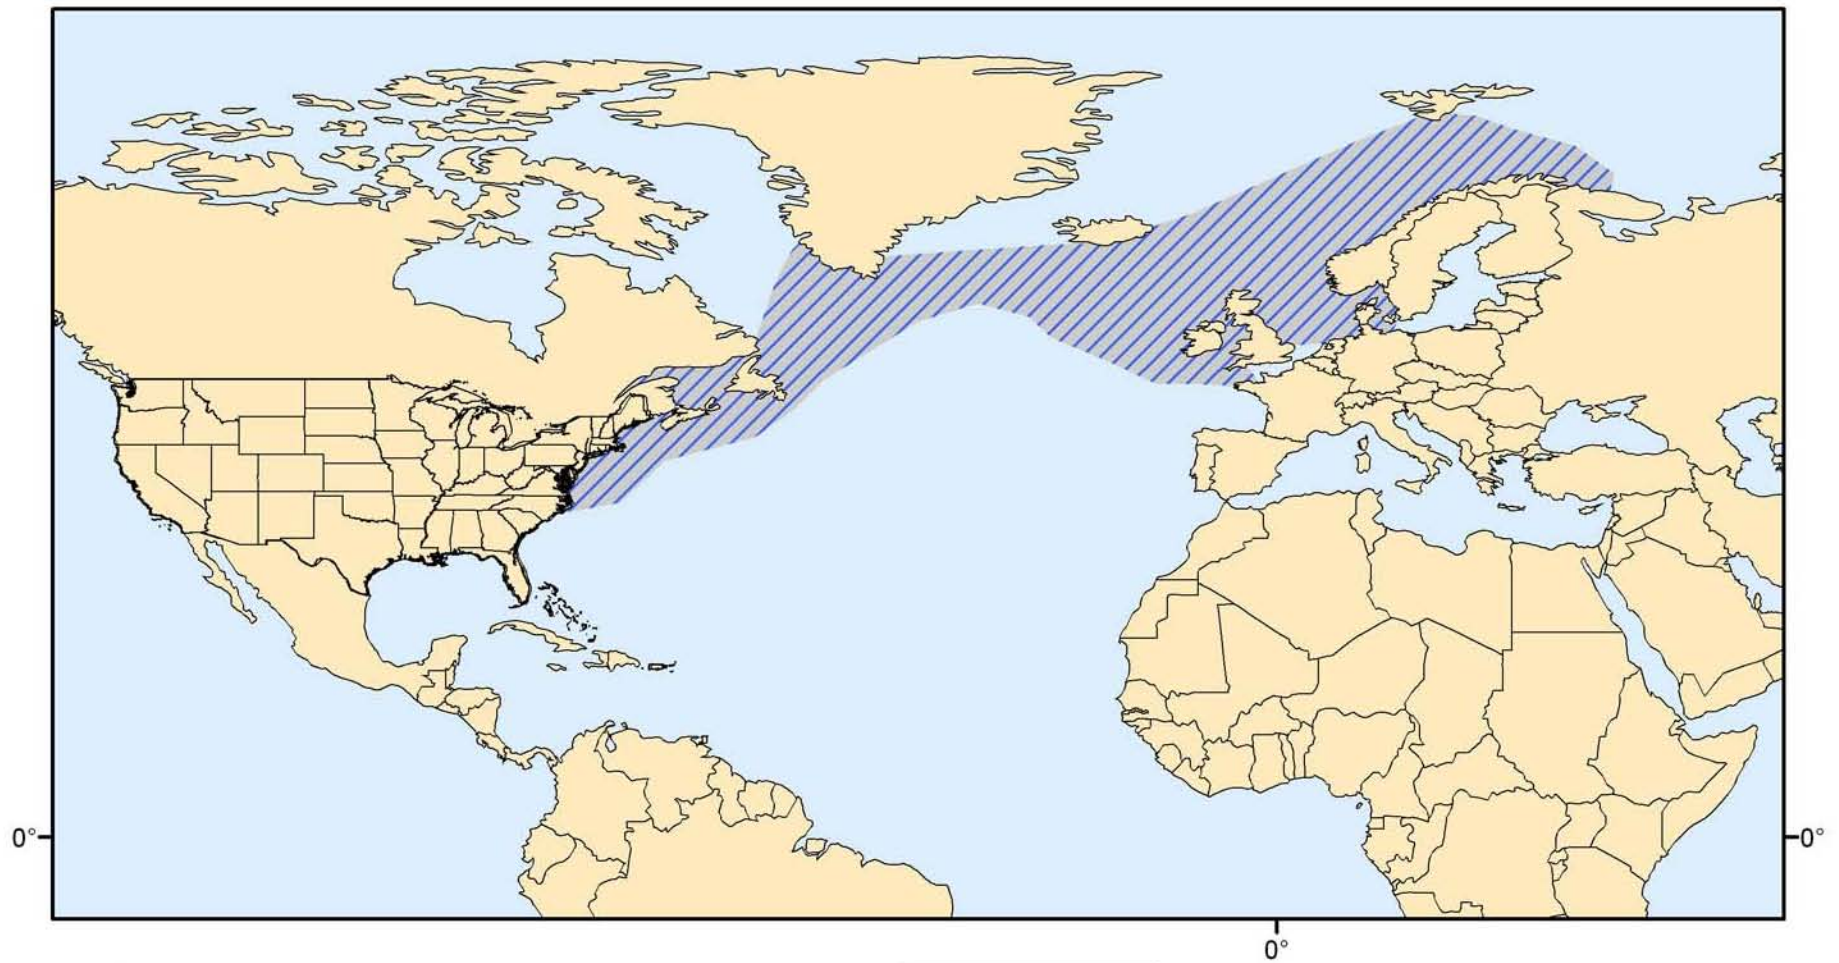

# Atlantic White-Sided Dolphin Range

0 1,000 2,000 3,000 4,000 Miles

Note: Map represents approximate range of species.

NMFS, Office of Protected Resources  
March 2009