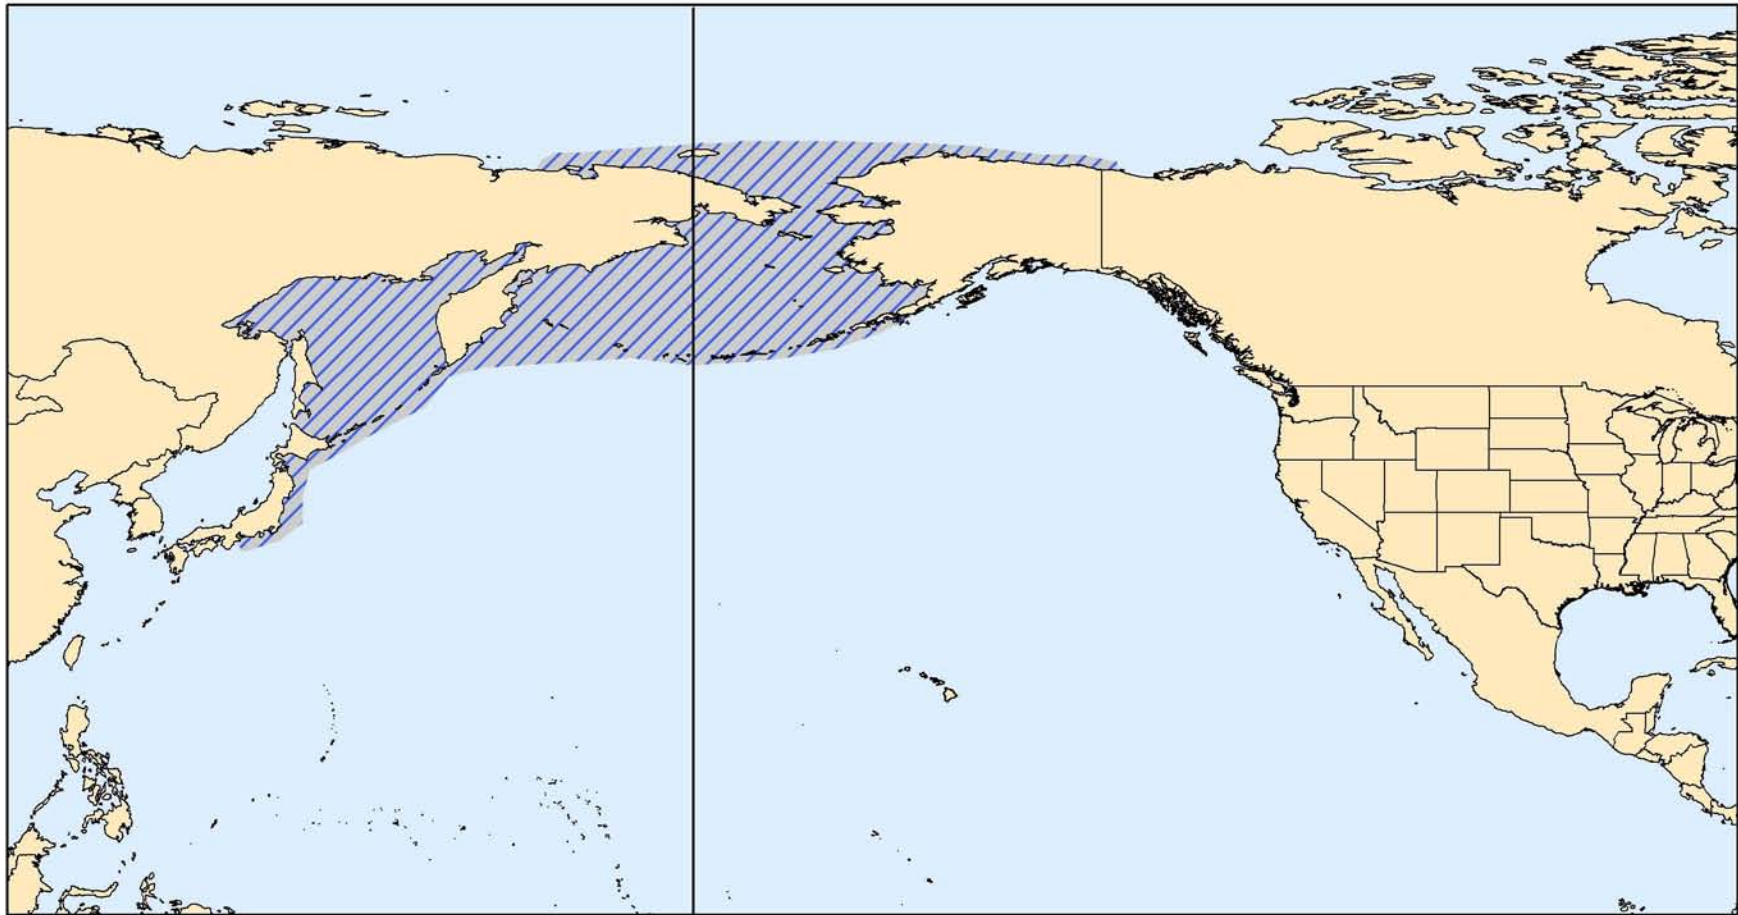

# Spotted Seal Range

Map represents approximate range of species. Offshore distances are approximate.

NMFS, Office of Protected Resources  
March 2009