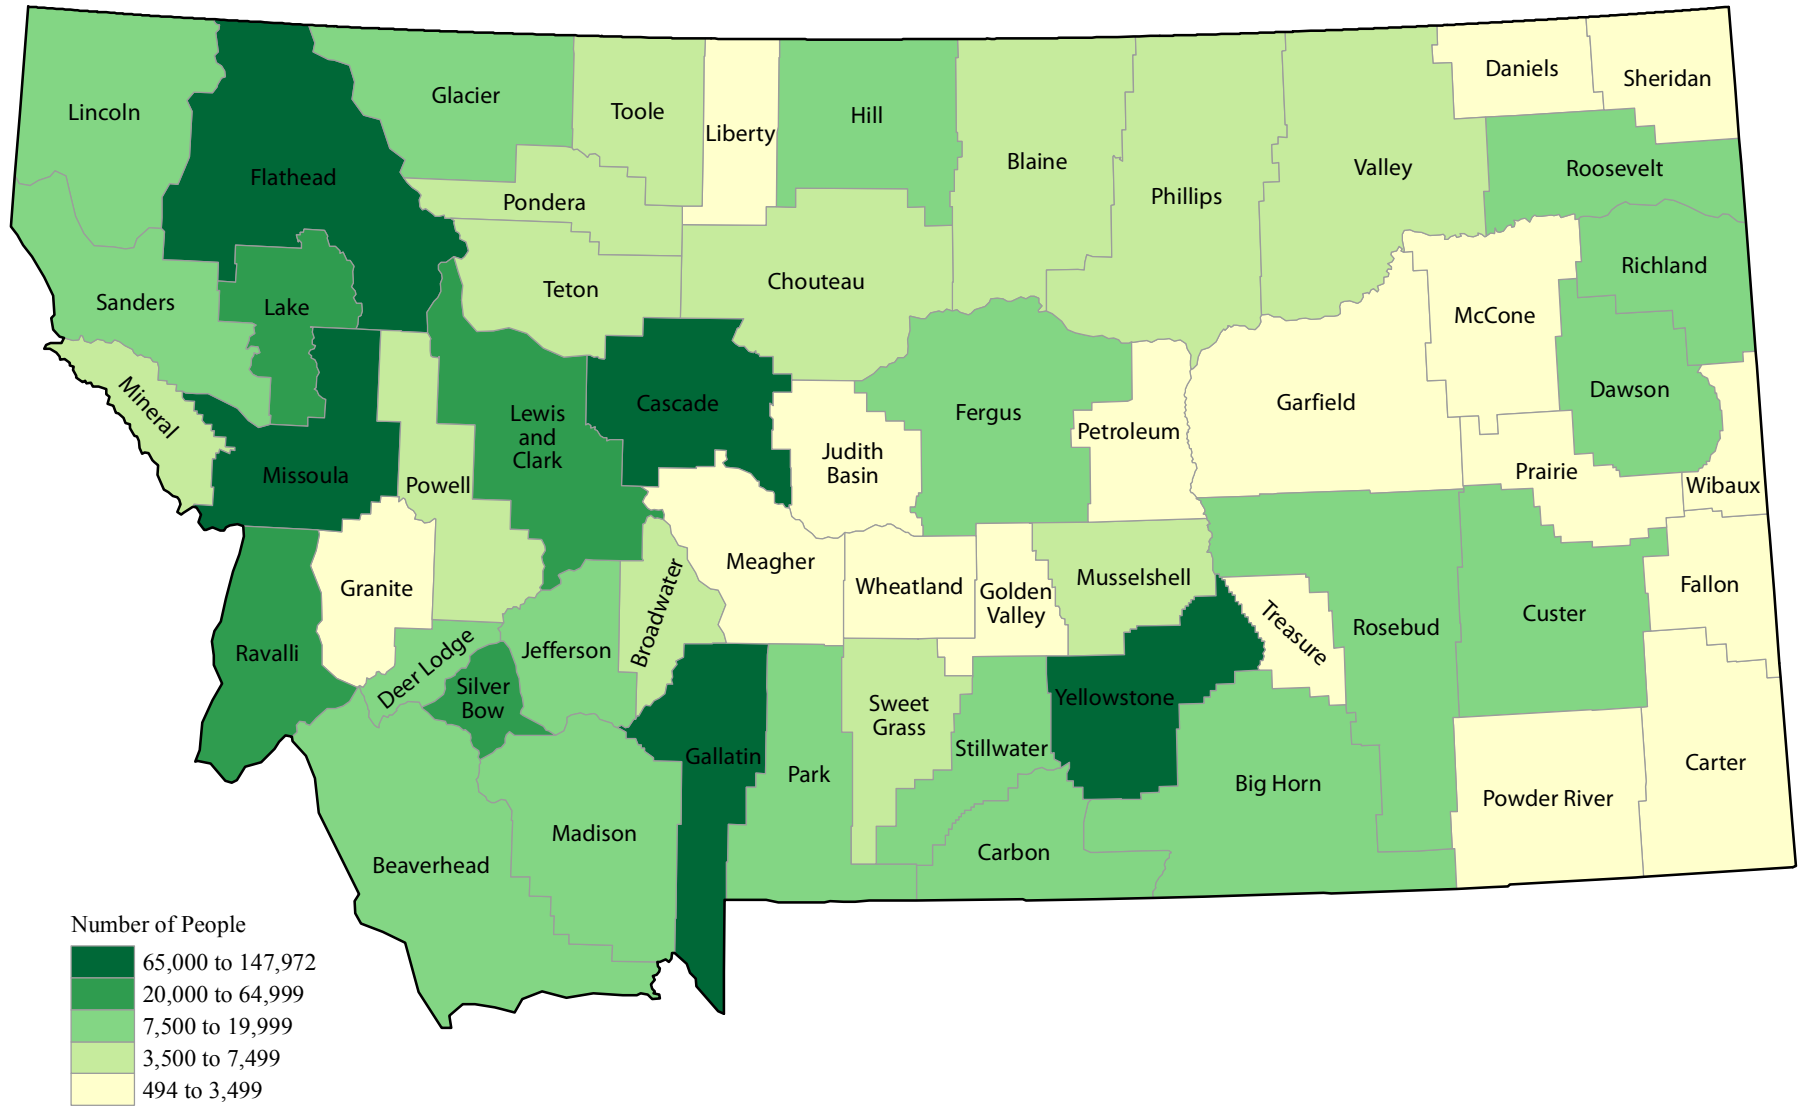

MONTANA - 2010 Census Results

Total Population by County

Number of People

- 65,000 to 147,972
- 20,000 to 64,999
- 7,500 to 19,999
- 3,500 to 7,499
- 494 to 3,499

Total State Population: 989,415

Source: U.S. Census Bureau, 2010 Census Redistricting Data Summary File
 For more information visit www.census.gov.