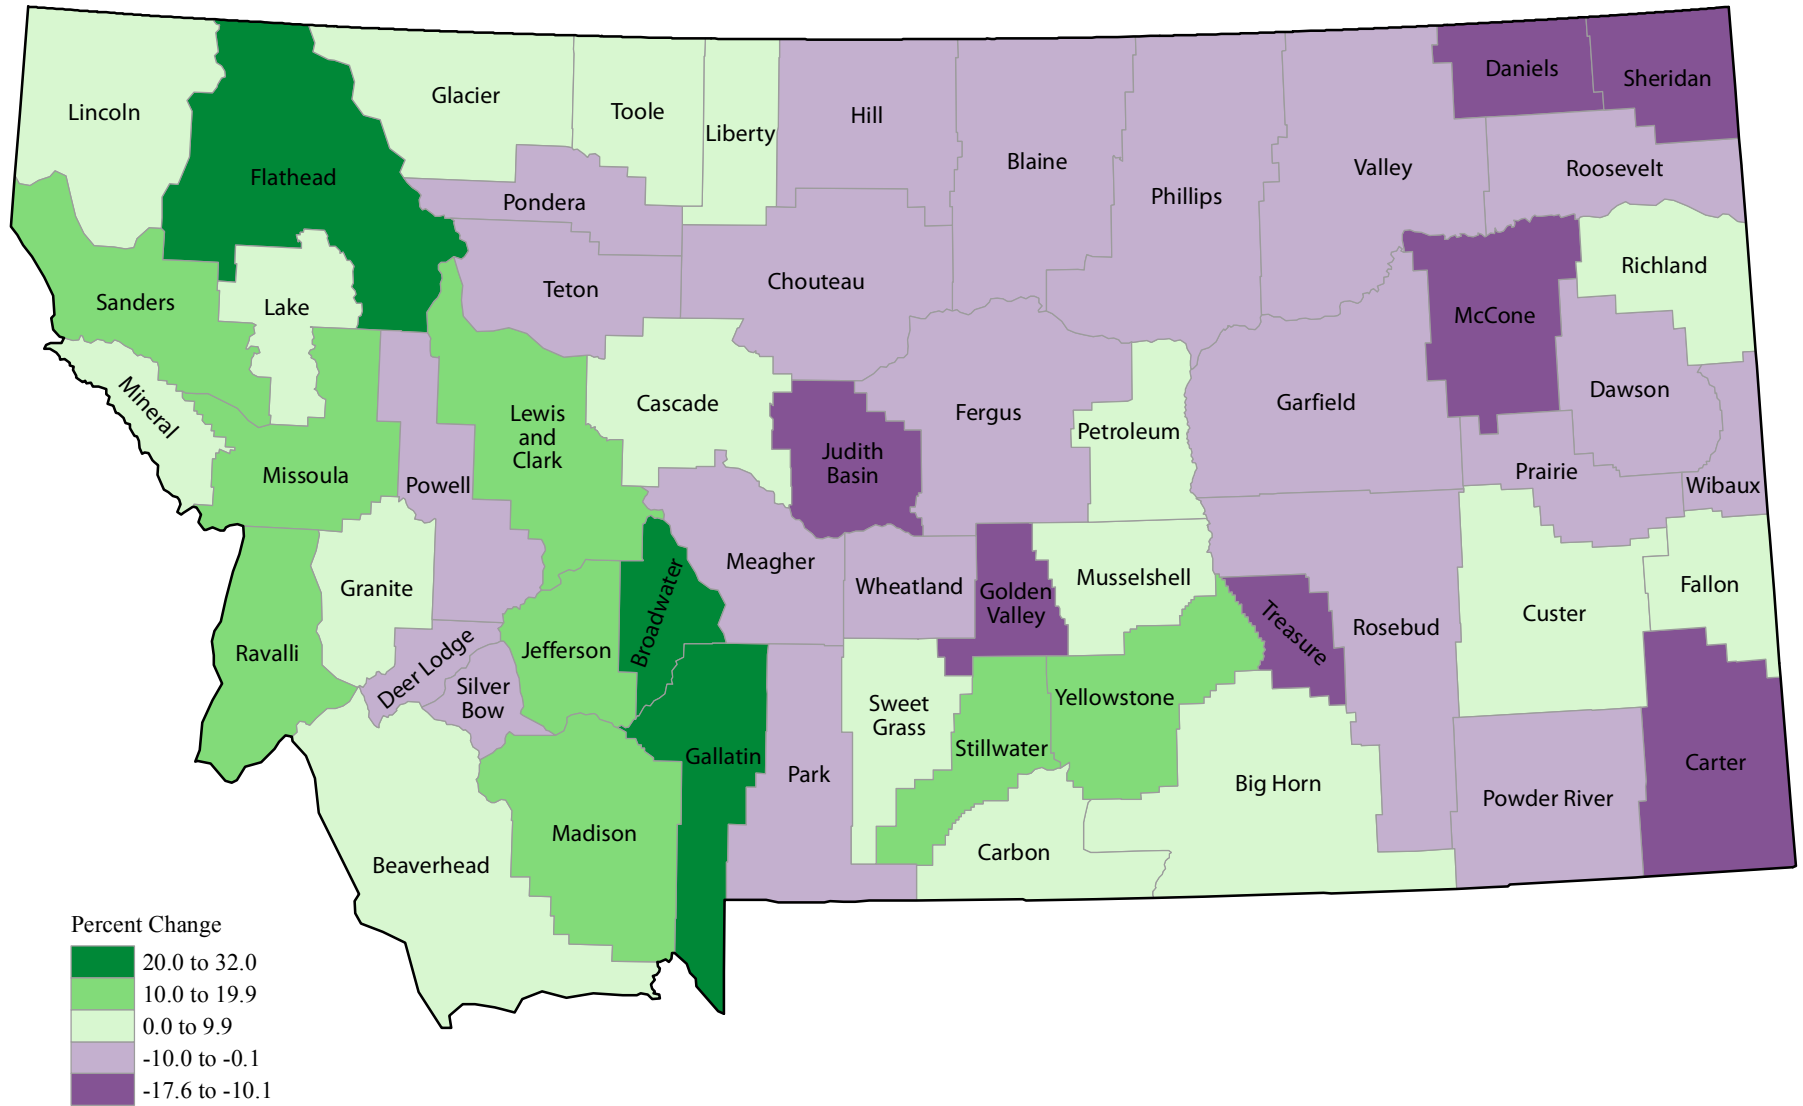

MONTANA - 2010 Census Results

Percent Change in Population by County: 2000 to 2010

Percent Change for State: 9.7%

Source: U.S. Census Bureau, Census 2000 and 2010 Census Redistricting Data Summary File
For more information visit www.census.gov.