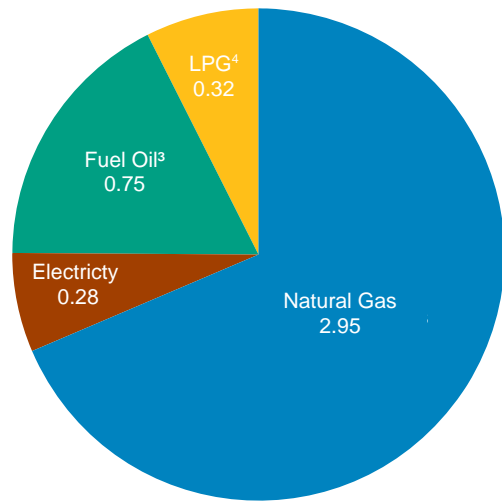

Figure 2.5 Household Energy Consumption and Expenditures

Household Energy Consumption by End Use, Selected Years, 1978-2005¹

Household Energy Expenditures, Selected Years, 1978-2005¹

Household Energy Consumption for Space Heating by Fuel 2005

Total = 4.30 Quadrillion Btu

Appliances, Electronics, and Lighting Expenditures, Selected Years, 1978-2005¹

⁴Liquefied petroleum gases.
Source: Table 2.5.

¹ For years not shown, there are no data available.
² Prices are not adjusted for inflation. See "Nominal Dollars" in Glossary.
³ Distillate fuel oil and kerosene.