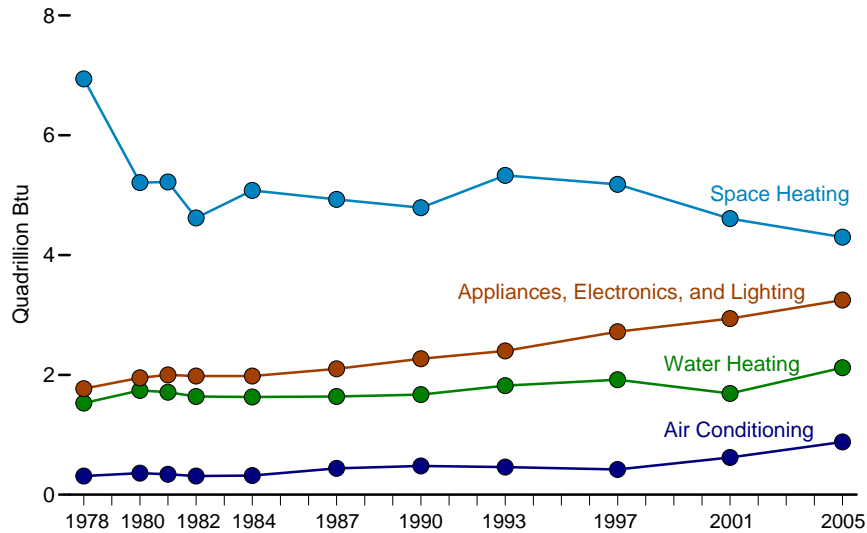

Figure 2.5 Household Energy Consumption and Expenditures

Household Energy Consumption by End Use, Selected Years, 1978-2005¹

Household Energy Expenditures, Selected Years, 1978-2005¹

Household Energy Consumption for Space Heating by Fuel 2005

Total = 4.30 Quadrillion Btu

Appliances, Electronics, and Lighting Expenditures, Selected Years, 1978-2005¹

⁴Liquefied petroleum gases.
Source: Table 2.5.

¹ For years not shown, there are no data available.
² Prices are not adjusted for inflation. See "Nominal Dollars" in Glossary.
³ Distillate fuel oil and kerosene.