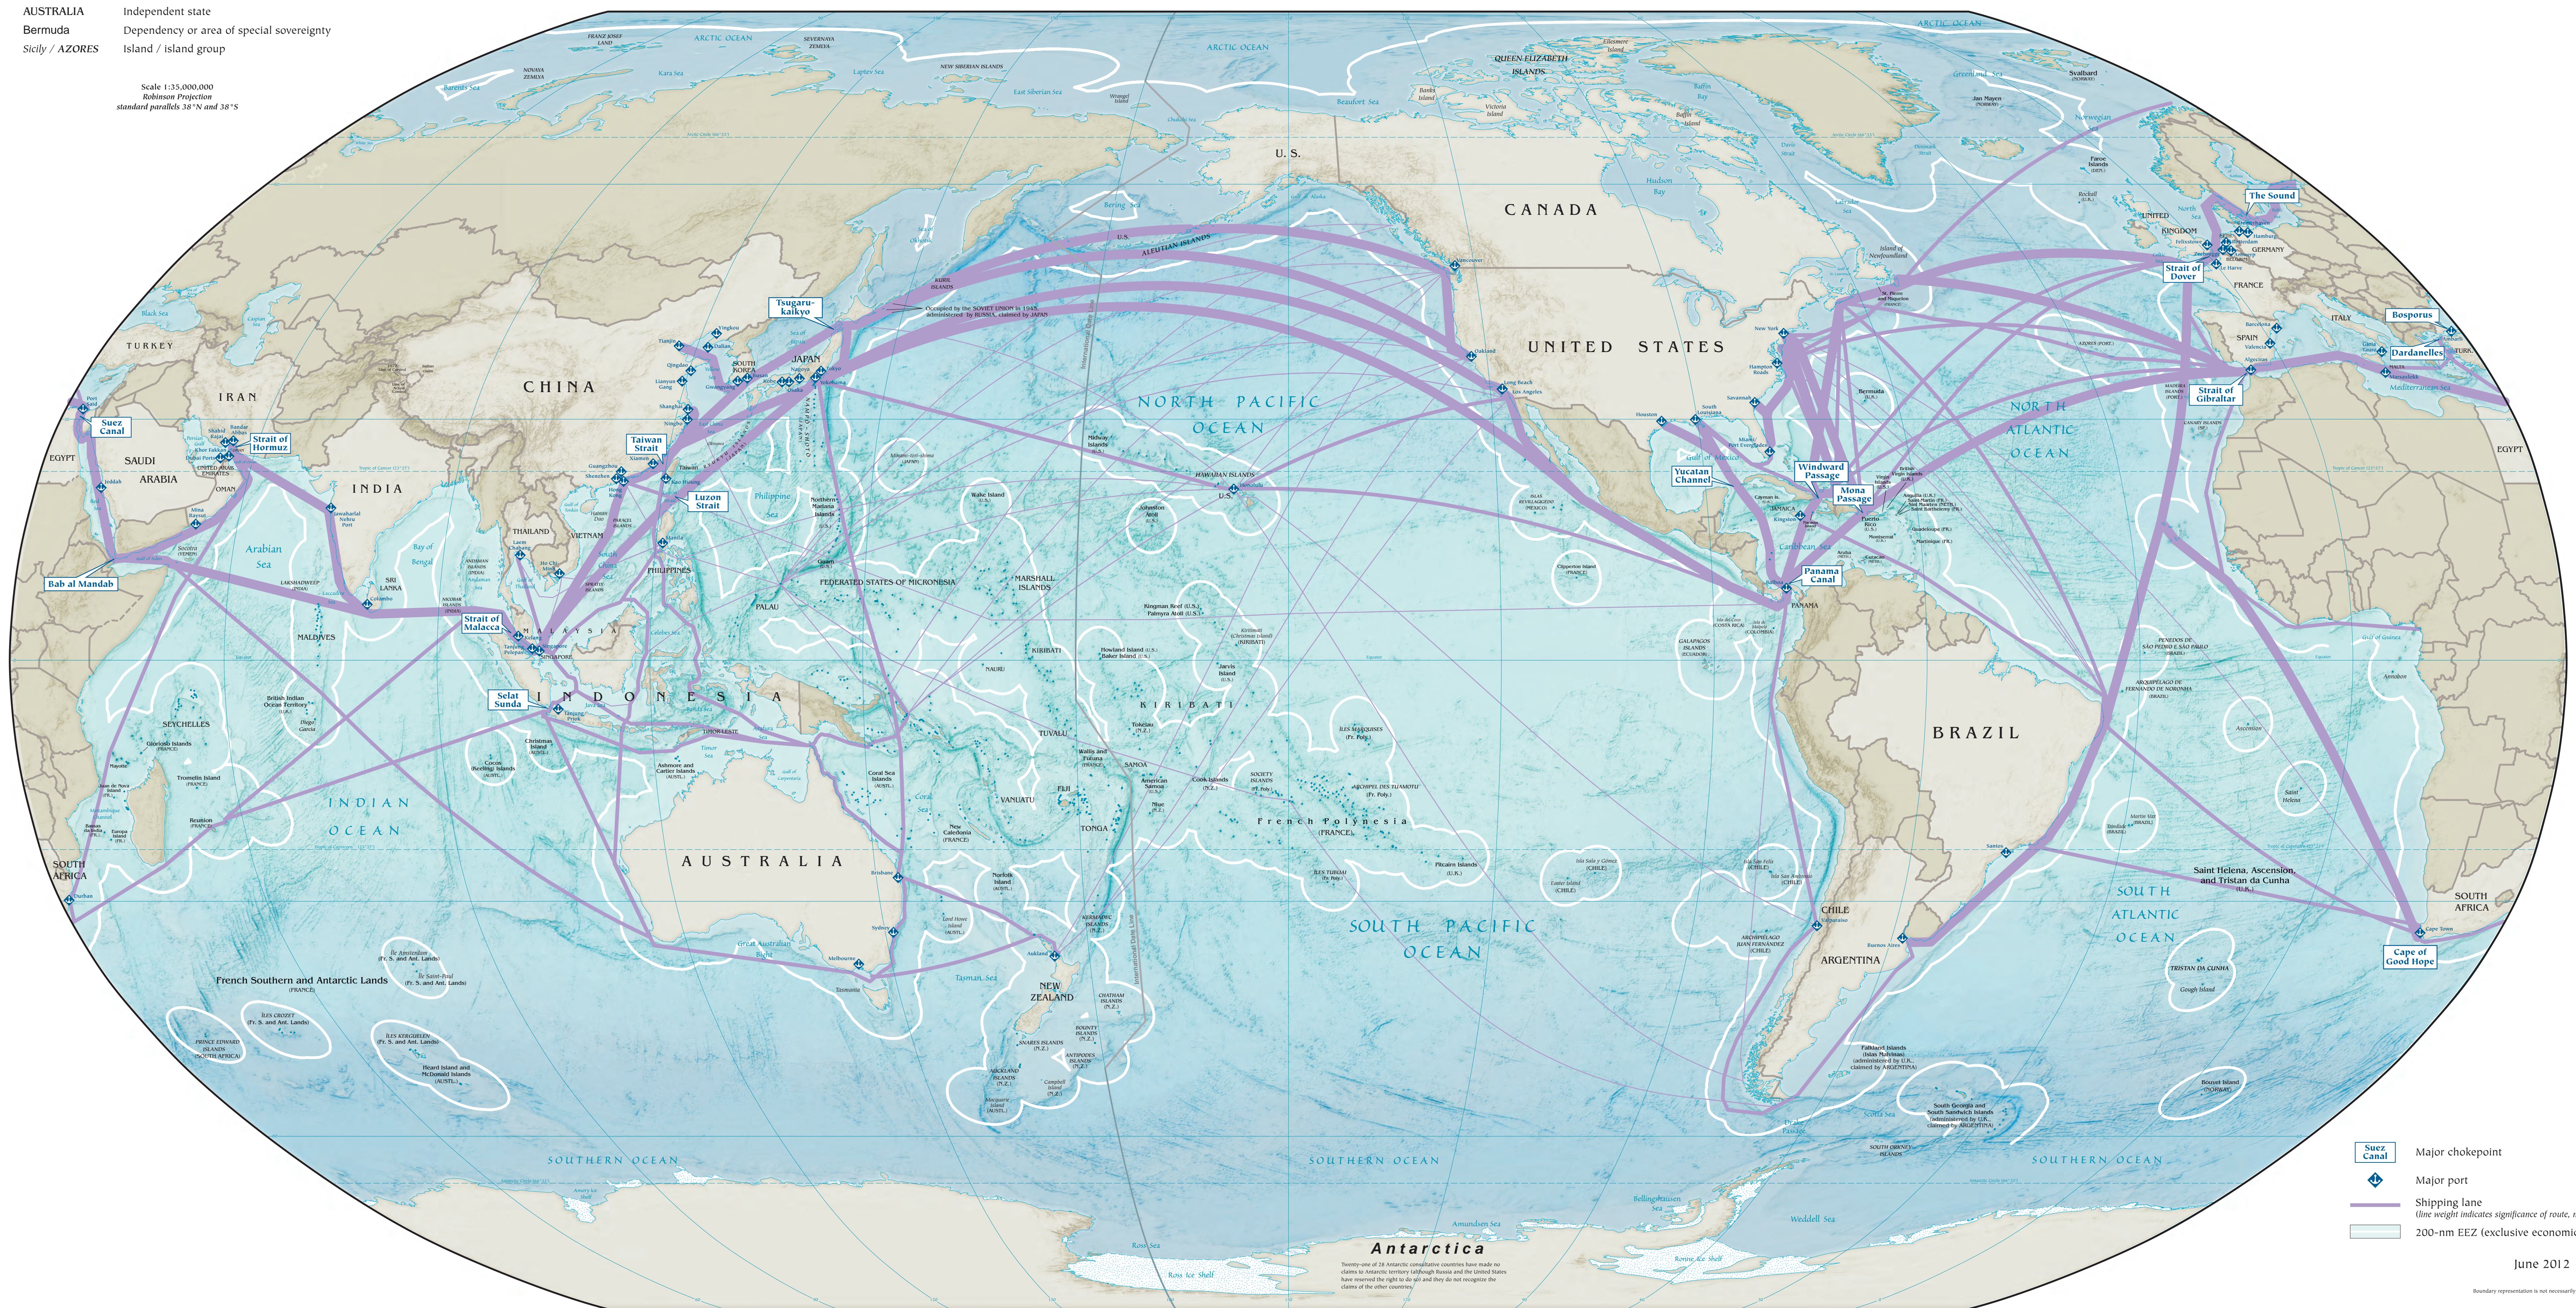

Map of the World Oceans, June 2012

AUSTRALIA Independent state
Bermuda Dependency or area of special sovereignty
Sicily / AZORES Island / island group

- Major chokepoint
- Major port
- Shipping lane
  (line weight indicates significance of route, not volume of traffic)
- 200-nm EEZ (exclusive economic zone) limit

June 2012

80551844 (000045) 6-12