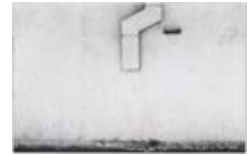

:
Cat. No. 22
Lewis Baltz
Laguna Beach, 1968
gelatin silver print
image: 10.8 x 20.5 cm (4 1/4 x 8 1/16 in.)
mount: 26.6 x 26.5 cm (10 1/2 x 10 7/16 in.)
mat: 50.8 x 40.6 cm (20 x 16 in.)
Private collection, courtesy of Michael Shapiro Photographs, San Francisco

Cat. No. 25 / File Name: 3286-002.jpg
Lewis Baltz
New Monterey, 1968
gelatin silver print
sheet (trimmed to image): 14.1 x 22.2 cm (5 9/16 x 8 3/4 in.)
National Gallery of Art, Washington, Patrons' Permanent Fund 2001
© Lewis Baltz

Cat. No. 27
Lewis Baltz
Costa Mesa, 1969
gelatin silver print
Andrea Kayne Kaufman and Jacob J. Kaufman

Cat. No. 28
Lewis Baltz
The Berkeley Crisis, 1968
gelatin silver print
Private collector

Cat. No. 30
Lewis Baltz
2000 Bridgeway, Sausalito, 1969
gelatin silver print
image: 14.2 x 22.1 cm (5 9/16 x 8 11/16 in.)
mount: 28 x 27.8 cm (11 x 10 15/16 in.)
mat: 50.8 x 40.6 cm (20 x 16 in.)
Black Dog Collection