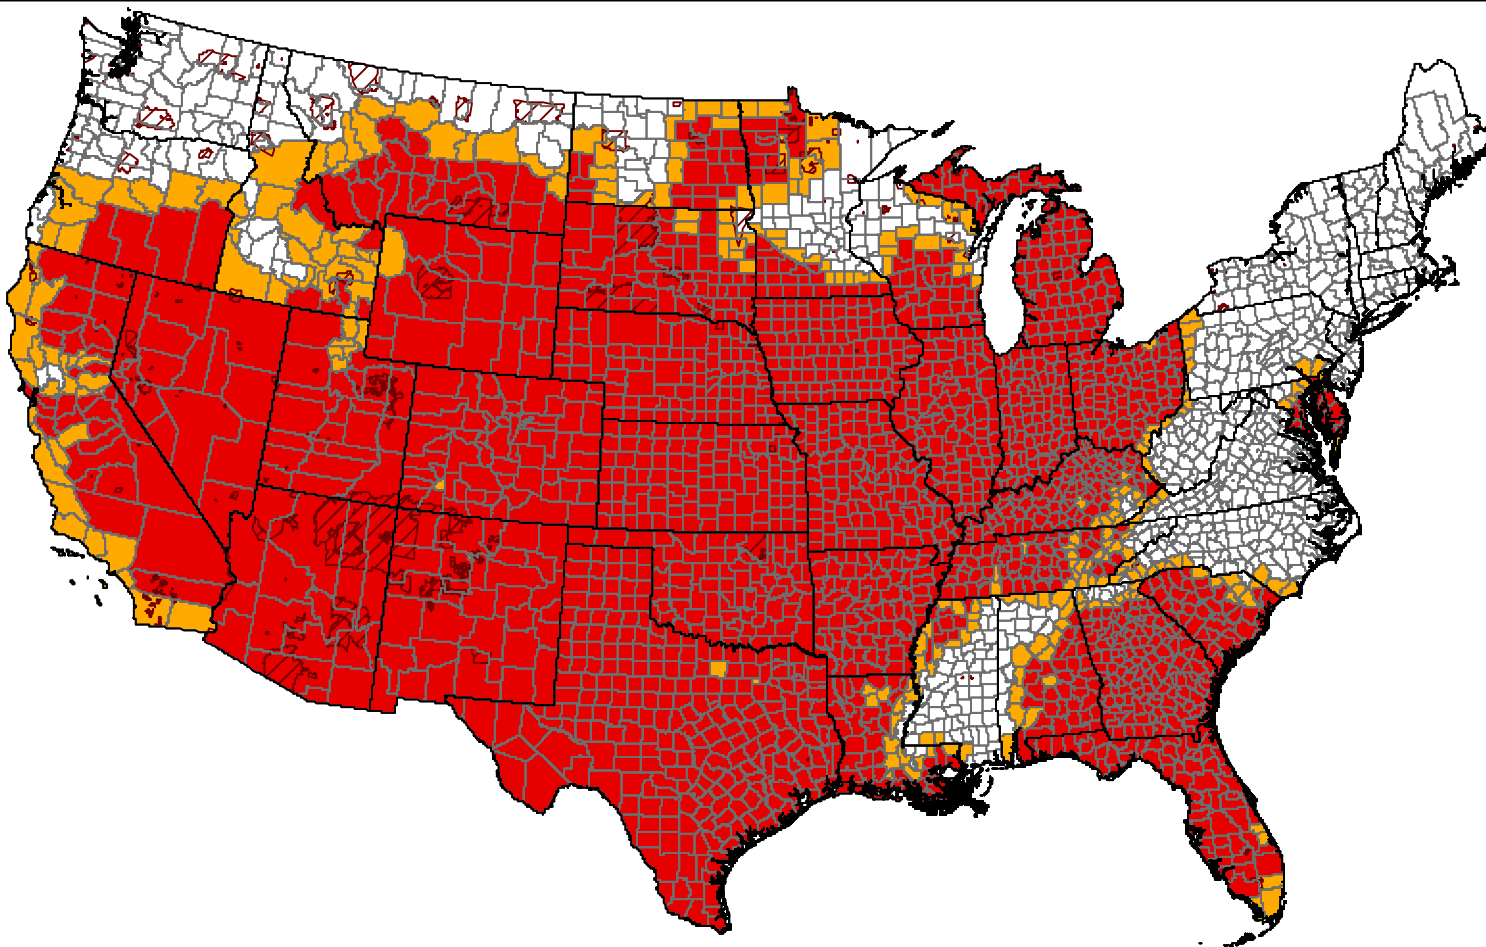

2012 Secretarial Drought Designations - All Drought

Secretarial Drought Designations as of 9/26/2012

-  State Boundary
-  County Boundary
-  Tribal Lands

Total All Drought Approved Designations as of September 26, 2012

-  Primary Counties: 2,066
-  Contiguous Counties: 293

USDA Farm Service Agency
Production, Emergencies and Compliance Division
Washington, D.C.
September 26, 2012

1:23,520,203