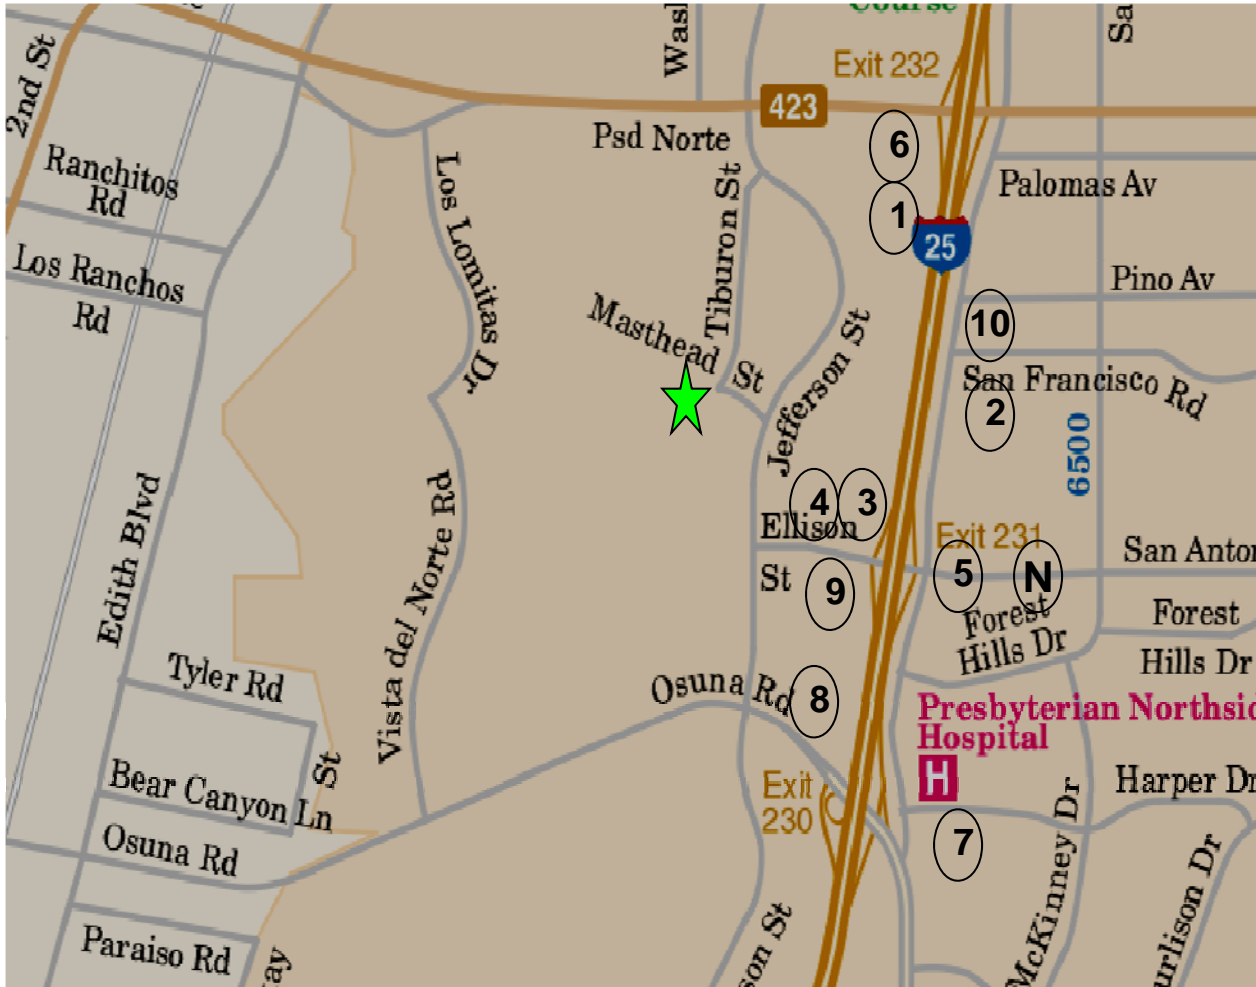

**United States Department of the Interior  
Office of the Special Trustee for American Indians  
4400 Masthead Street, Albuquerque, NM 87109  
(505) 816-1000**

[Local Accommodations](#)

- N Homewood Suites (Hilton)  
505-998-4663 (**NEW**)
- N Hilton Garden Inn  
505-314-0800 (**NEW**)
- 1. ABQ Pyramid Marriott  
505-821-3333 (0.7 mi)
- 2. Amberley Suite Hotel  
505-823-1300 (1.8 mi)
- 3. Baymont Inn Suites  
505-345-7500 (0.8 mi)
- 4. Hampton Inn  
505-344-1555 (0.8 mi)
- 5. La Quinta Motel  
505-821-9000 (1.1 mi)
- 6. Marriott Courtyard  
505-823-1919 (0.9 mi)
- 7. Wyndham Garden  
505-798-4300 (1.5 mi)
- 8.. Studio 6  
505-344-7744 (1.3 mi)
- 9. Crossland Studios  
505-343-1100 (0.8 mi)
- 10. Howard Johnson Inn  
505-828-1600 (1.8 mi)

**Directions:** Take Sunport Road from the Albuquerque airport until you reach I-25. Turn right onto I-25 going north. Follow I-25 north approximately 10 miles exiting at San Antonio Road (exit 231). Turn left at the off-ramp traffic signal and go under I-25. Turn right onto Jefferson Street (second traffic signal). Turn left on Masthead Street (first traffic signal).