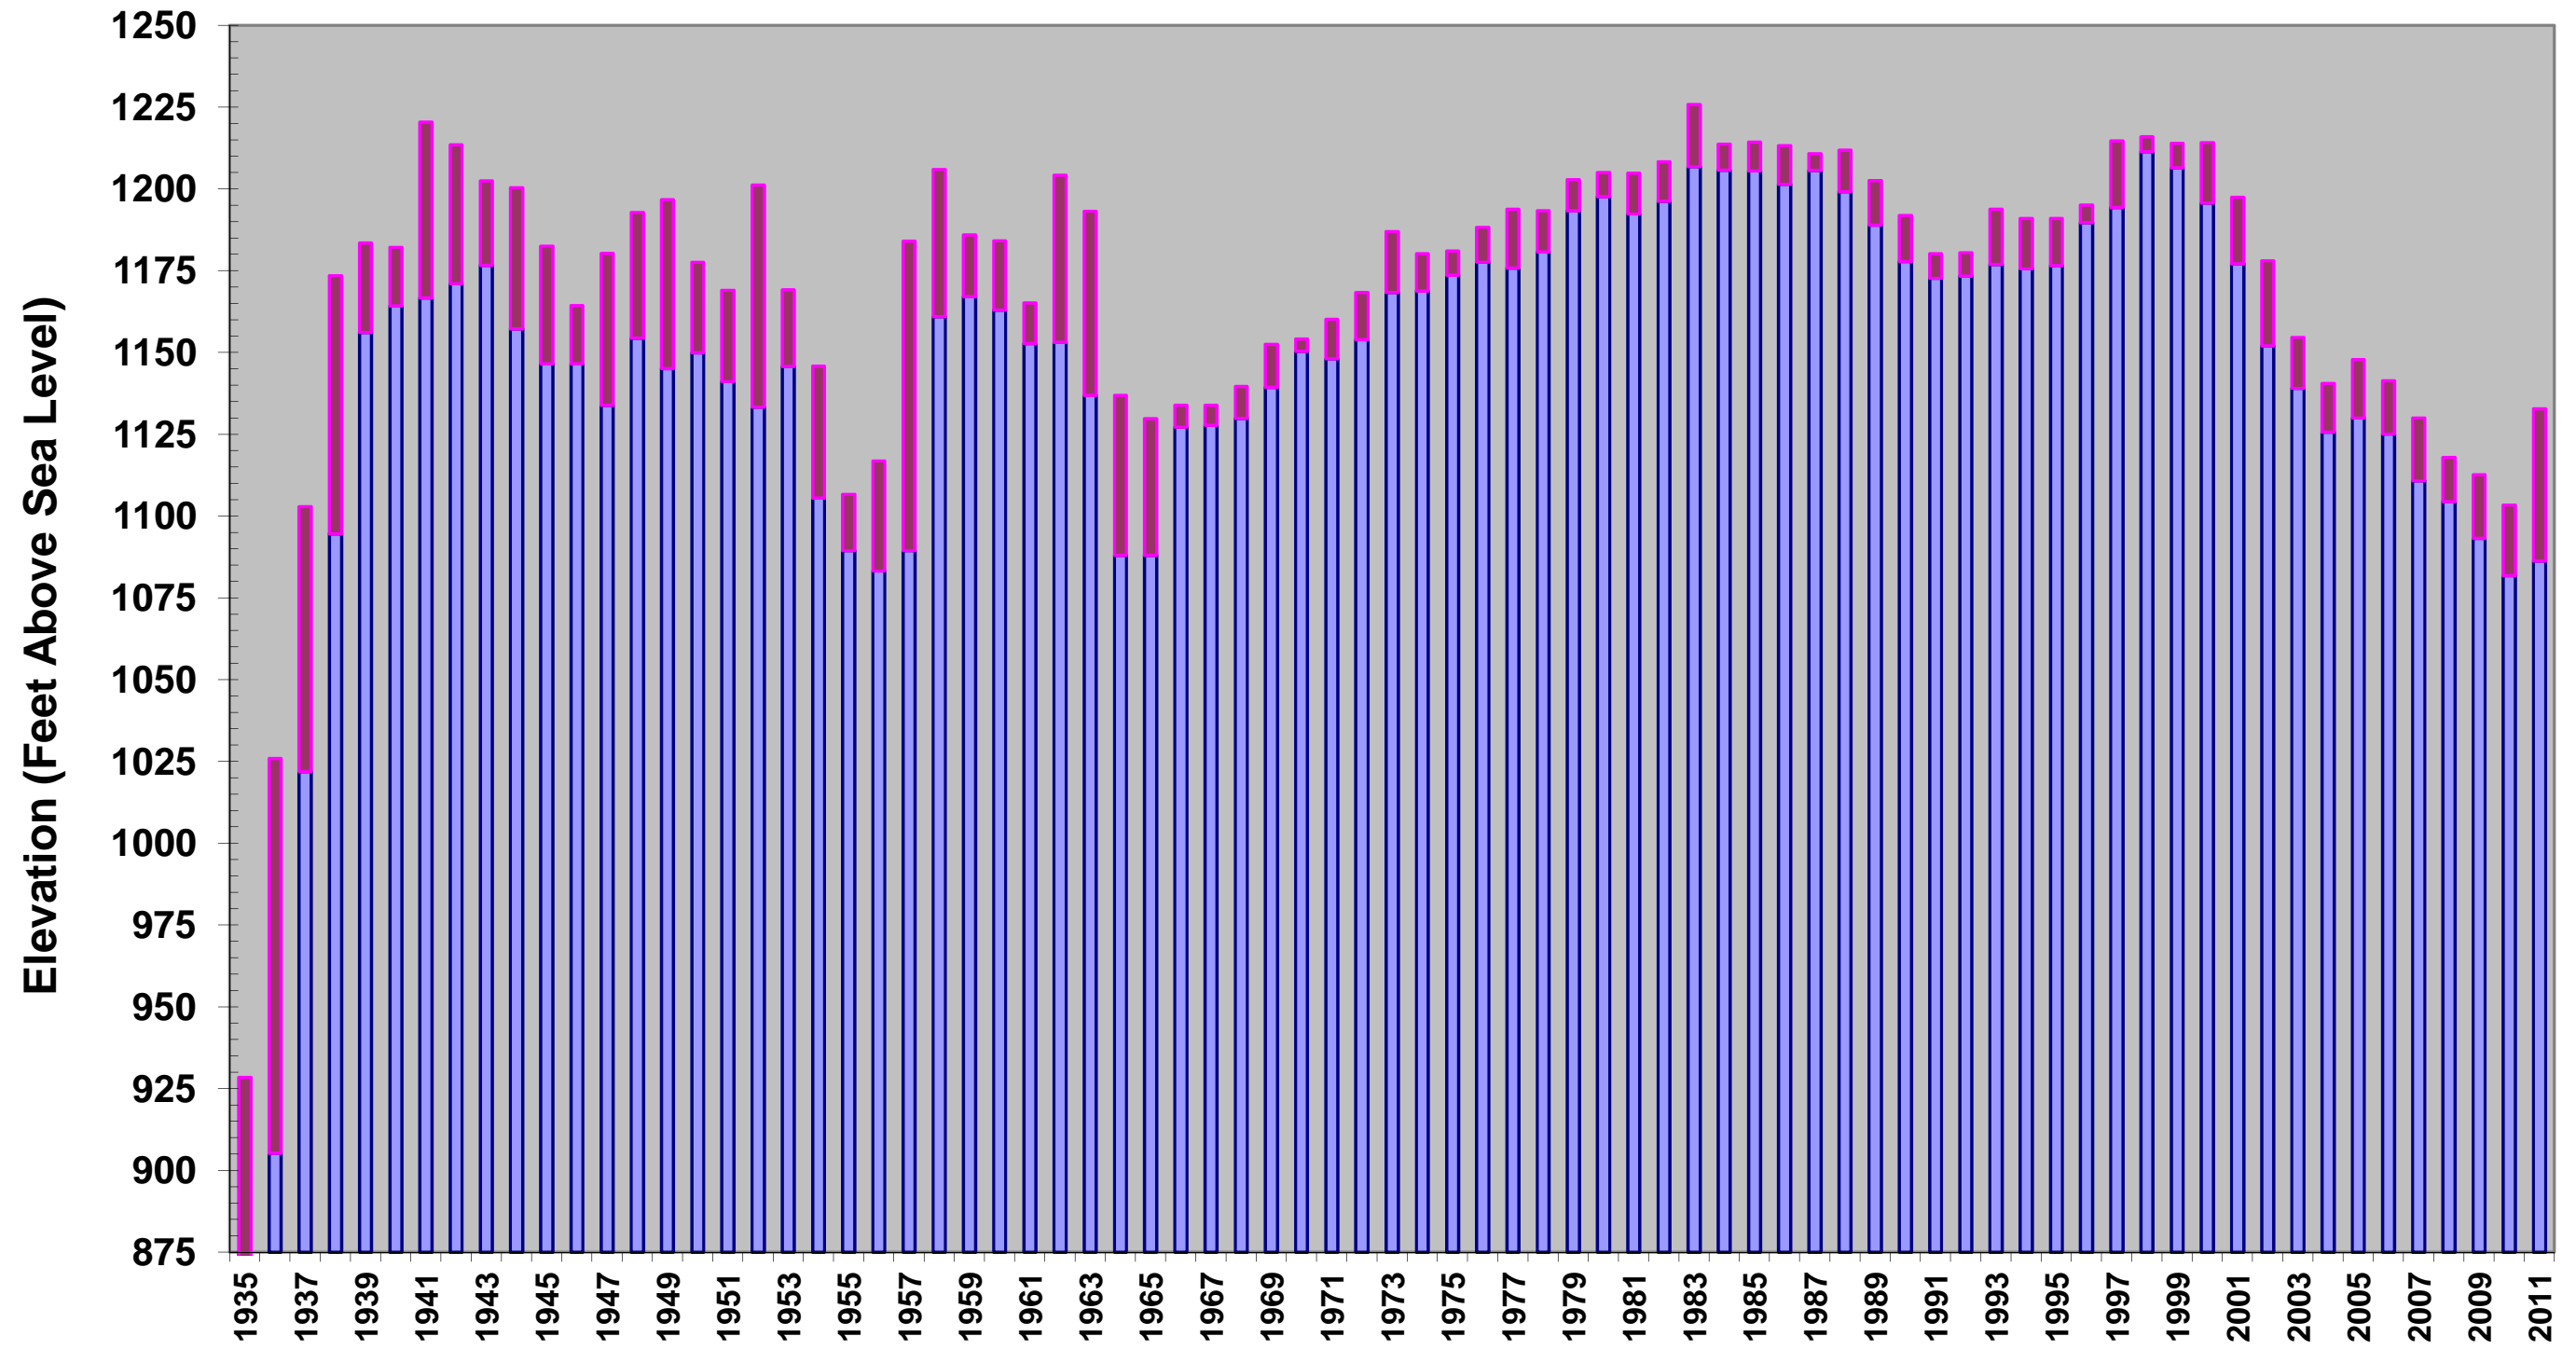

Lake Mead High and Low Elevations (1935-2011)

Note: Low Elevation for 1935 is 673.50 feet

Year