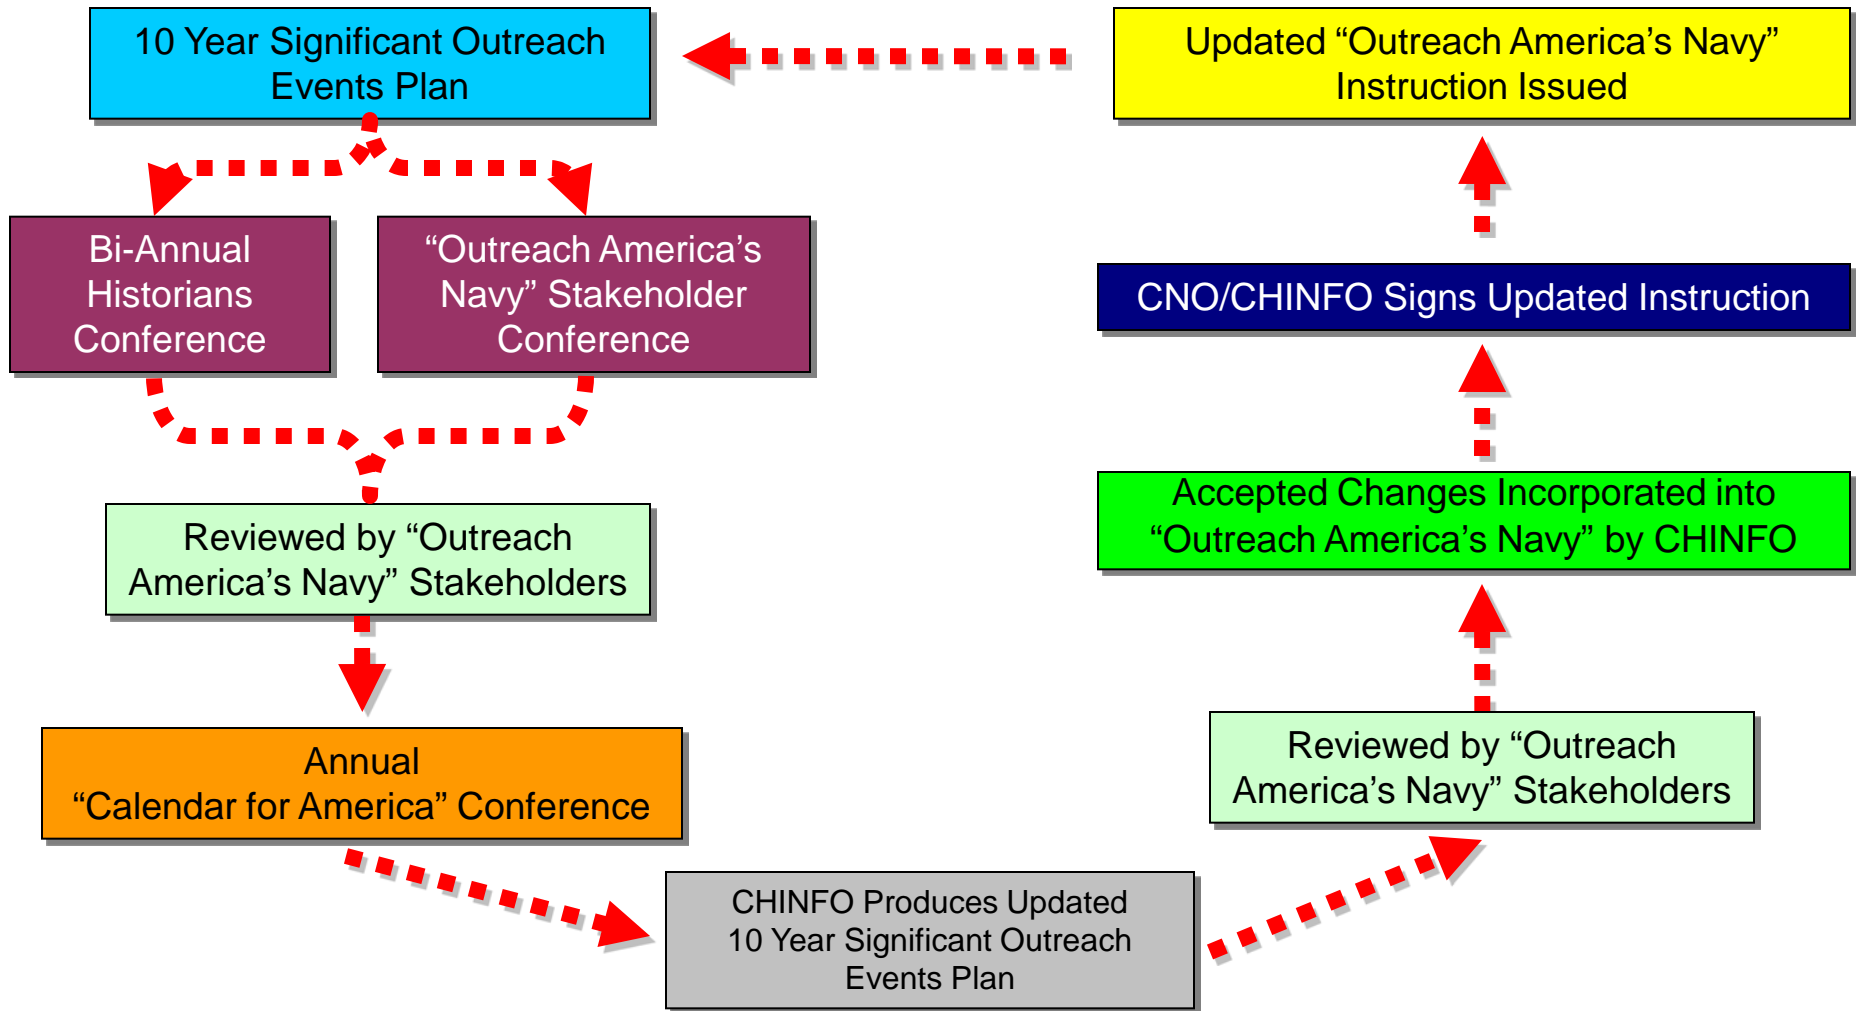

O:AN Process

Right Process = Right Requirements = A Funded Program