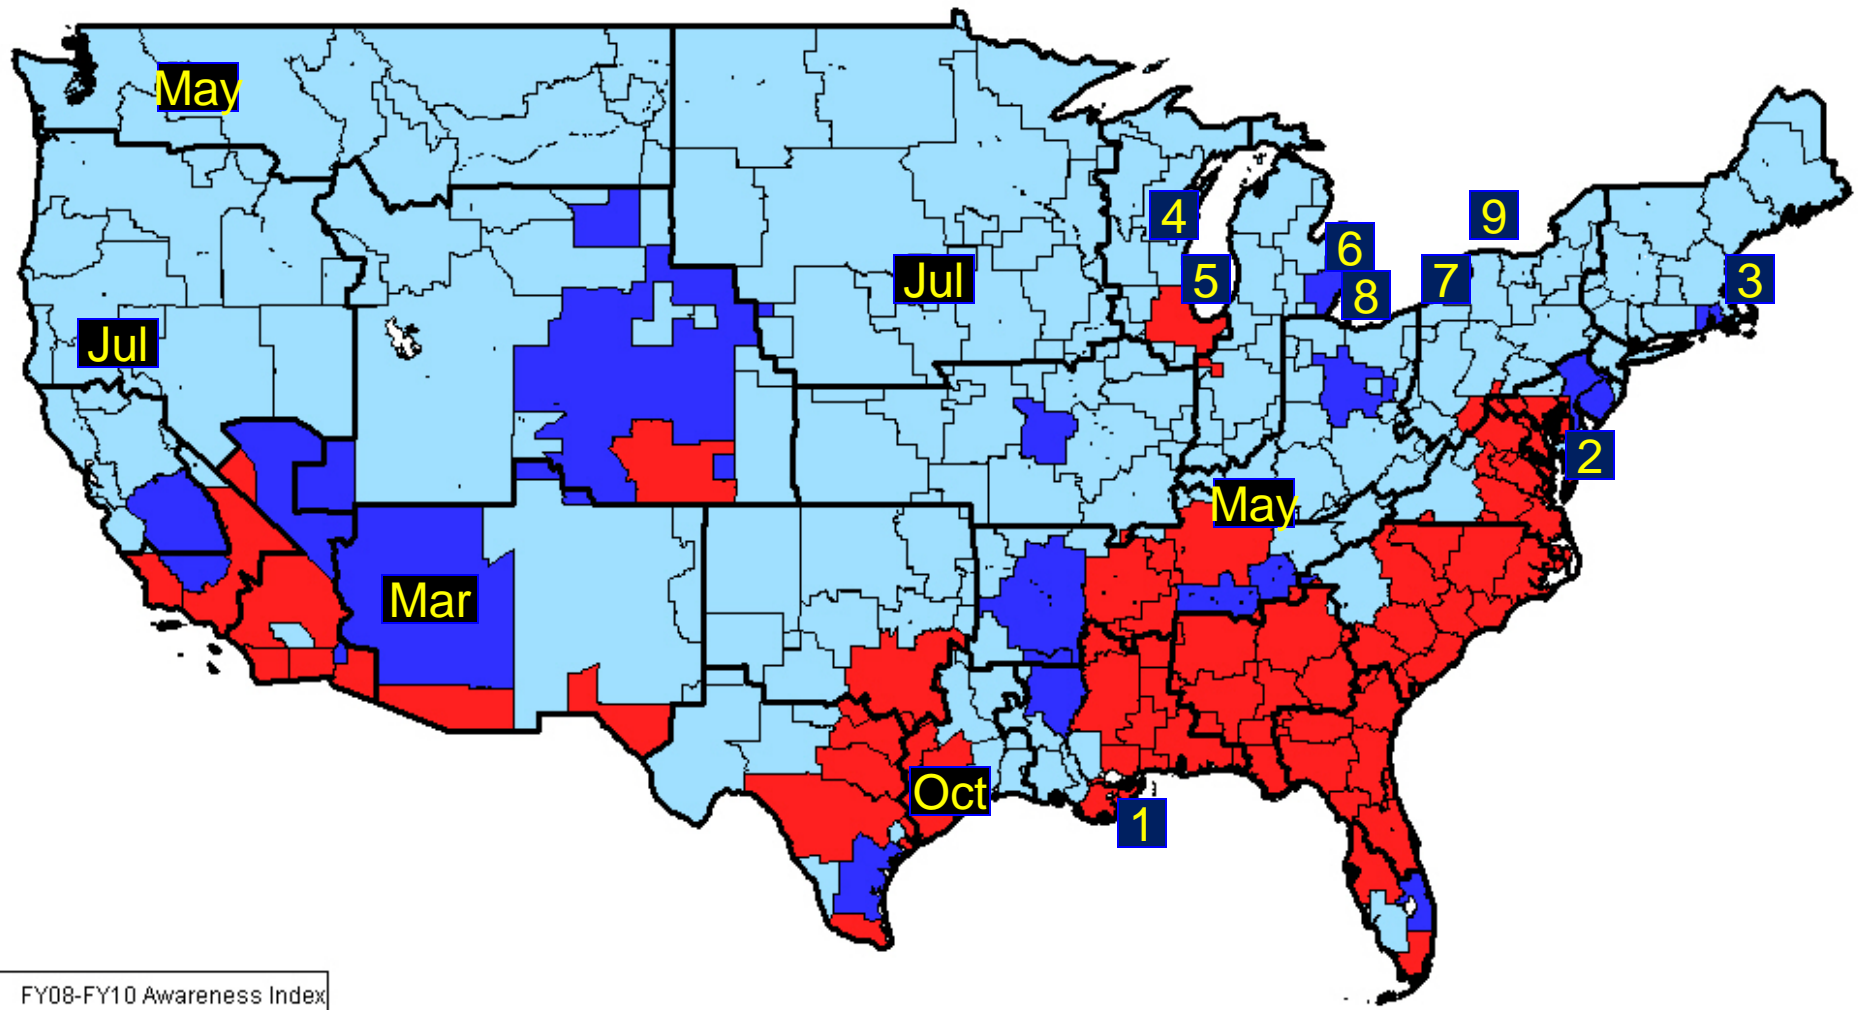

Navy Weeks 2011

2011 Navy Weeks

2011 Navy Week Measures of Performance

Navy Week	Live	Print	TV	Radio	Online	Total
Tampa Bay	630,826	1,413,797	1,322,539	88,375	1,542,387	4,997,924
Austin	127,745	396,181	267,968	1,200	343,000	1,136,094
Mississippi	221,014	1,688,744	1,261,048	191,300	1,126,200	4,488,306
Dallas / Fort Worth	229,604	1,265,196	892,124	9,300	3,091,430	5,487,654
Denver	28,695	24,150	1,401,931	95,000	414,160	1,963,963
New Orleans	151,047	171,120	678,324	0	219,221	1,219,712
Philadelphia	59,655	715,722	1,215,354	566,100	3,077,120	5,633,951
Chattanooga	23,750	70,600	374,100	158,400	206,230	833,080
Quad Cities	50,725	687,000	487,856	1,626	1,061,300	2,288,507
Chicago	191,542	2,049,918	2,801,848	180,000	1,407,699	6,631,007
Rochester	109,004	1,195,000	473,380	0	807,050	2,584,434
Detroit	179,931	1,515,317	5,424,329	119,300	3,268,103	10,506,980
Los Angeles	268,960	4,512,824	12,412,529	0	14,542,578	31,736,891
Fargo	51,521	617,658	757,564	5,893	774,150	2,206,786
Indianapolis	914,590	201,823	699,860	25,200	312,600	2,154,073
Cincinnati	450,572	518,500	2,065,196	206,050	310,800	3,551,118
Omaha	345,415	1,564,565	284,138	49,495	290,342	2,533,955
New England	810,975	633,713	593,928	0	450,333	2,488,949
Albuquerque	386,892	300,100	387,974	4,863	27,089	1,106,918
El Paso	110,720	863,348	129,733	2,100	300,600	1,406,501
San Antonio	394,675	900,904	865,523	60,700	740,325	2,962,127
AVG	273,231	1,014,580	1,657,012	84,043	1,633,939	4,662,805
YTD	5,737,858	21,306,180	34,797,246	1,764,902	34,312,717	97,918,903

CNRC Awareness Index

2012 – War of 1812
Mon 2012 – Traditional Navy Weeks

2010 Three Year Average Awareness Index Map

FY08-FY10 Awareness Index

Red	1.06 and up	(55)
Blue	0.96 to 1.05	(17)
Light Blue	0 to 0.95	(140)

Navy Week	Dates
*Milwaukee	Aug. 6-12
*Chicago	Aug. 13-19
*Toledo	Aug. 20-26
(G) *Cleveland	Aug. 27 – Sept. 2
Detroit	Sept. 3-9
*Buffalo	Sept. 10-16
Houston	Oct. 21-28

(G) Gallup

1812 Commemoration Event