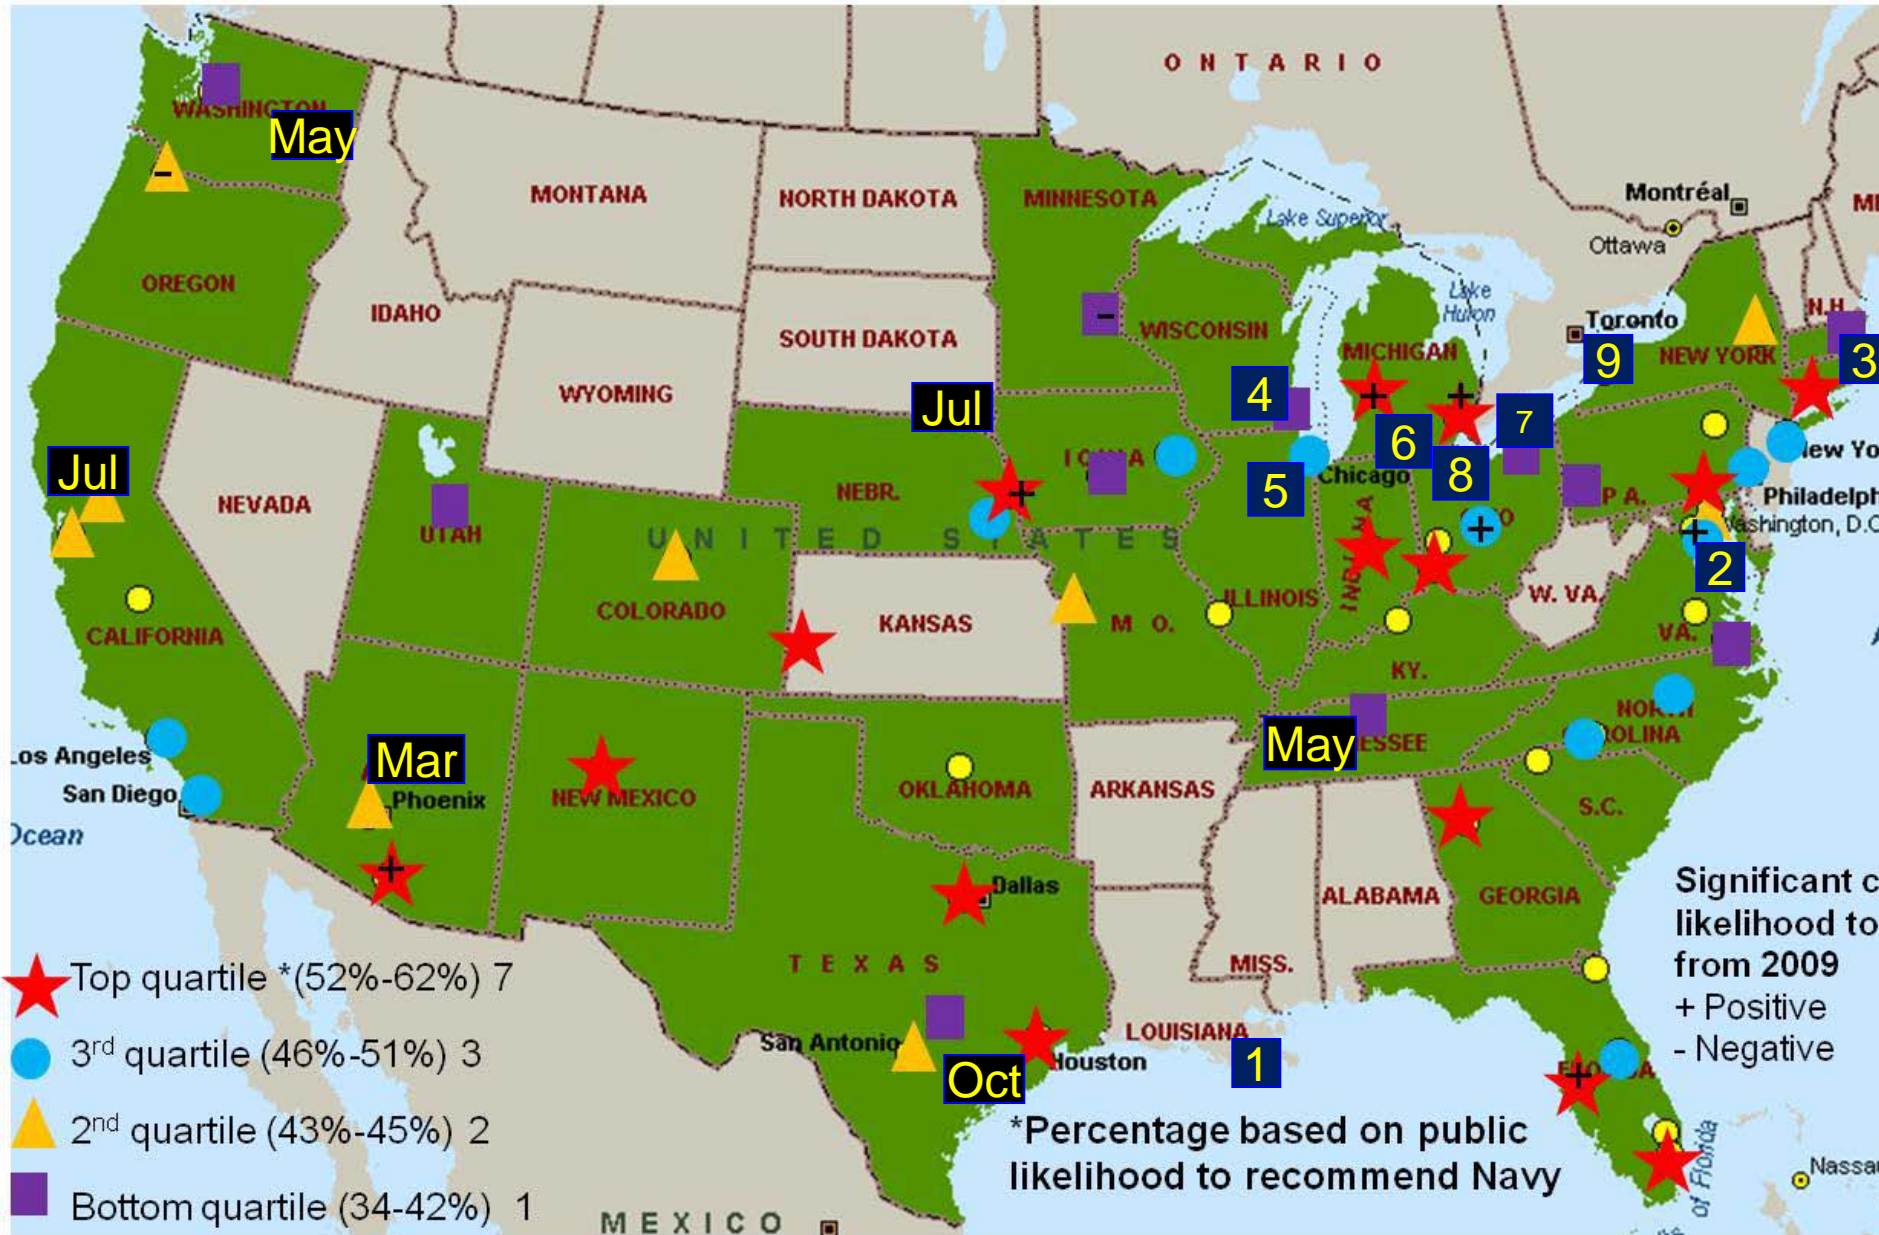

CNRC Awareness Index

2012 – War of 1812
Mon 2012 – Traditional Navy Weeks

2010 Three Year Average Awareness Index Map

FY08-FY10 Awareness Index

Red	1.06 and up	(55)
Blue	0.96 to 1.05	(17)
Light Blue	0 to 0.95	(140)

Gallup Awareness Map

2012 - War of 1812

Mon 2012 – Traditional Navy Weeks

Navy Weeks 2011 + 2012

2011 Navy Weeks

2012 – War of 1812

Mon 2012 – Traditional Navy Weeks

2012 Navy Weeks

Navy Week	Dates
Phoenix	March 19-25
(G) *New Orleans	April 16-22
(G) Nashville	May 7-13
(G) Spokane	May 14-20
(G) *Baltimore	June 13-19
*Boston	June 29 - July 5
Sacramento	July 16-22
Sioux Falls	July 19-28

Navy Week	Dates
*Milwaukee	Aug. 6-12
*Chicago	Aug. 13-19
*Toledo	Aug. 20-26
(G) *Cleveland	Aug. 27 – Sept. 2
Detroit	Sept. 3-9
*Buffalo	Sept. 10-16
Houston	Oct. 21-28

(G) Gallup

1812 Commemoration Event