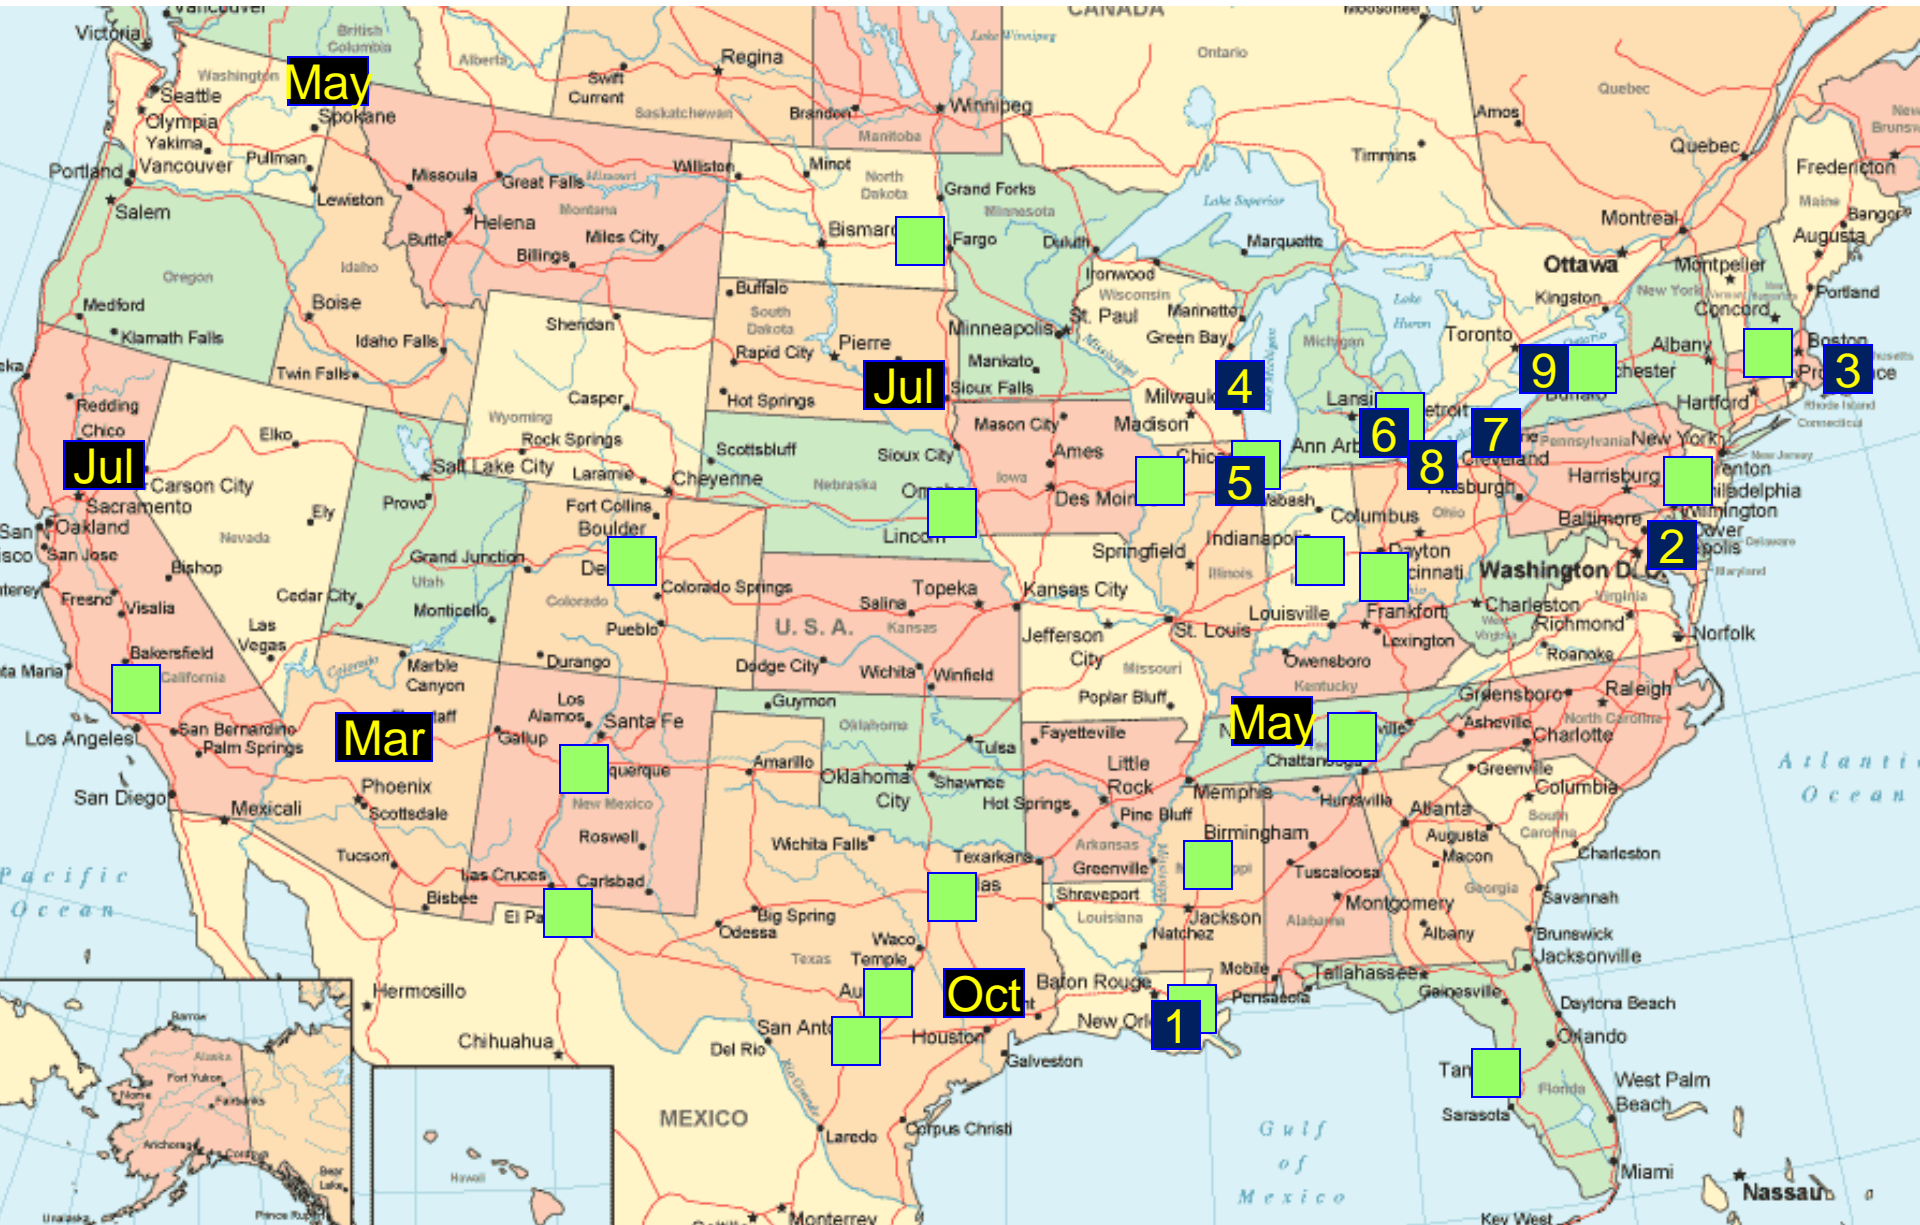

CNRC Awareness Index

2012 – War of 1812
Mon 2012 – Traditional Navy Weeks

2010 Three Year Average Awareness Index Map

FY08-FY10 Awareness Index

Red	1.06 and up	(55)
Blue	0.96 to 1.05	(17)
Light Blue	0 to 0.95	(140)

Gallup Awareness Map

2012 - War of 1812

Mon 2012 – Traditional Navy Weeks

Navy Weeks 2011 + 2012

2011 Navy Weeks

2012 – War of 1812

Mon 2012 – Traditional Navy Weeks

2012 Navy Weeks

Navy Week	Dates
Phoenix	March 19-25
(G) *New Orleans	April 16-22
(G) Nashville	May 7-13
(G) Spokane	May 14-20
(G) *Baltimore	June 13-19
*Boston	June 29 - July 5
Sacramento	July 16-22
Sioux Falls	July 19-28

Navy Week	Dates
*Milwaukee	Aug. 6-12
*Chicago	Aug. 13-19
*Toledo	Aug. 20-26
(G) *Cleveland	Aug. 27 – Sept. 2
Detroit	Sept. 3-9
*Buffalo	Sept. 10-16
Houston	Oct. 21-28

(G) Gallup

1812 Commemoration Event