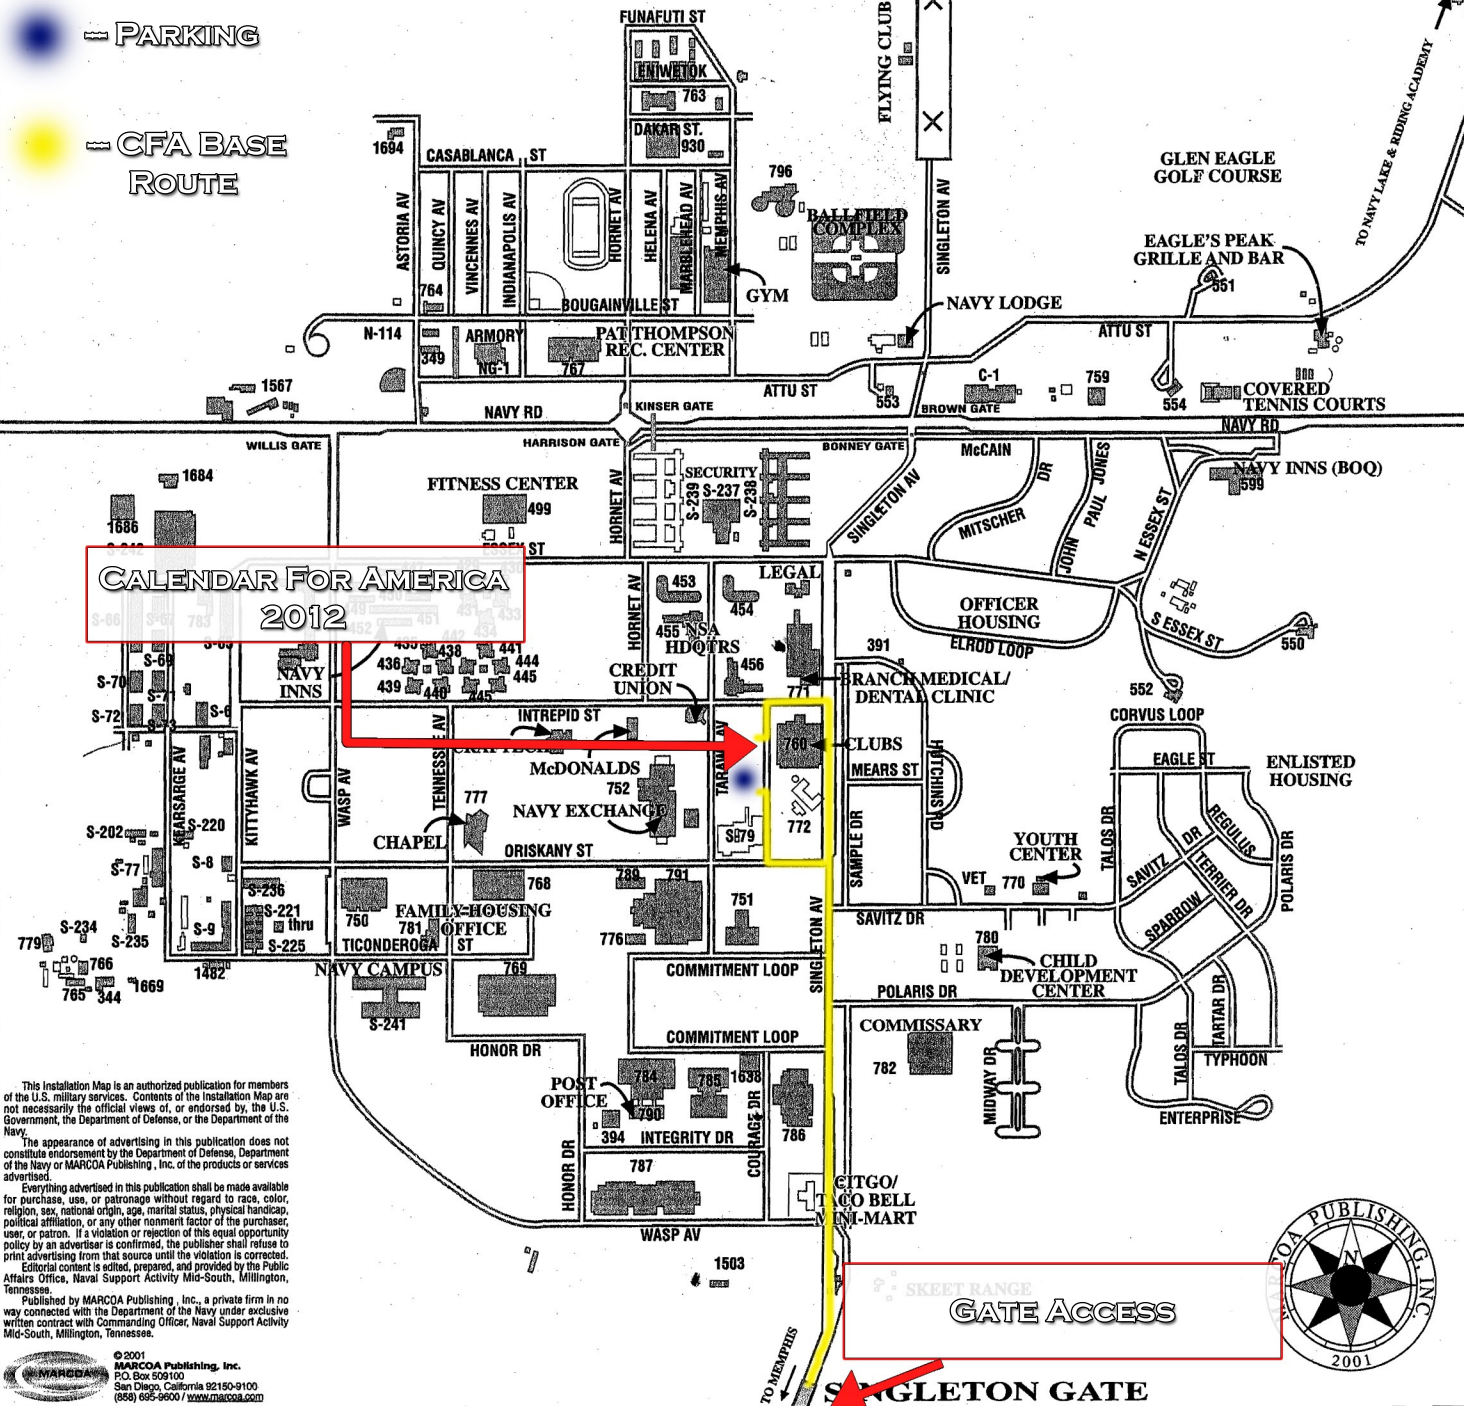

NAVAL SUPPORT ACTIVITY MID-SOUTH MILLINGTON, TENNESSEE

FAIRWAY HOMES (WHERRY HSG.) ENLISTED HSG.

MILLINGTON MUNICIPAL AIRPORT

PARKING

CFA BASE ROUTE

CALENDAR FOR AMERICA
2012

SKEET RANGE
GATE ACCESS

SINGLETON GATE

©2001 MARCOA Publishing, Inc.
P.O. Box 59100
San Diego, California 92150-9100
(858) 695-9600 / www.marcoa.com

Calendar for America will be in building 760