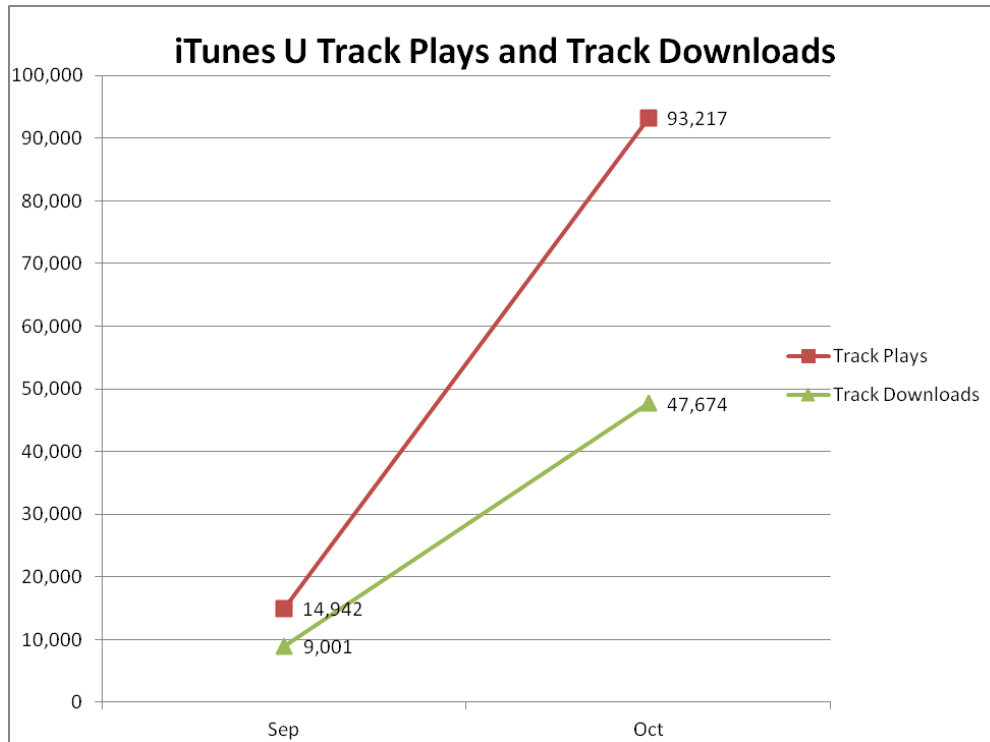

Social Media Tools: Detail View – iTunes U

Track Plays and Downloads on U.S. National Archives iTunes U (Source: Appendix VI)