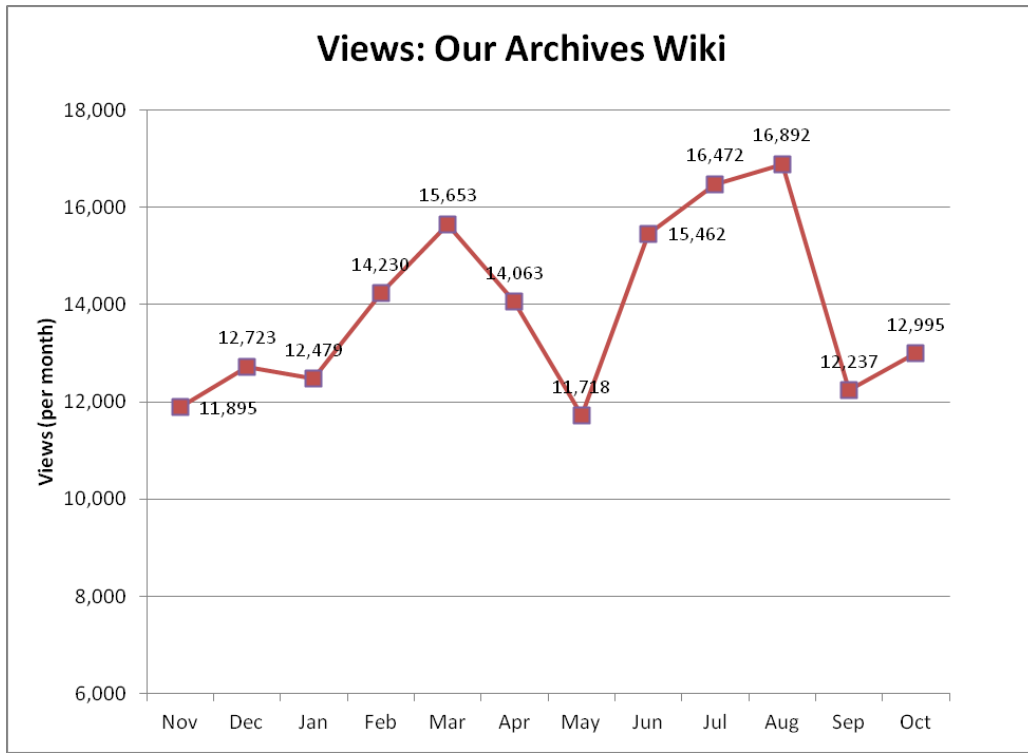

Social Media Tools: Detail View – Our Archives Wiki

Views on Our Archives Wiki (Per Month)