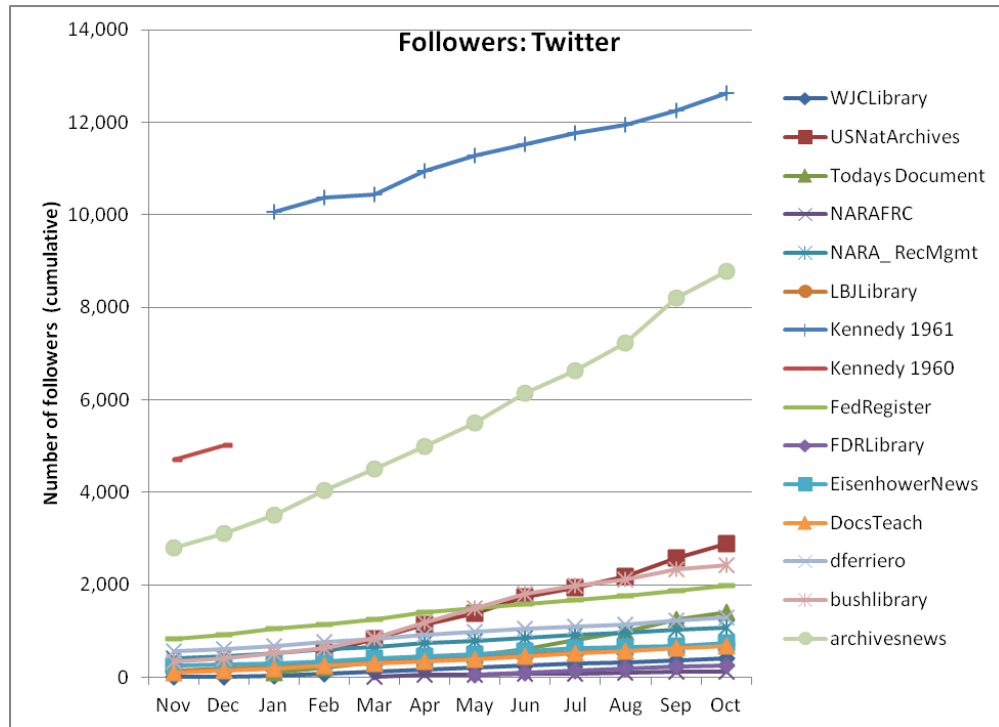

Views on Our Archives Wiki (Per Month)

Edits on Our Archives Wiki (Per Month)

Editors on Our Archives Wiki (Cumulative)

Social Media Tools: Detail View – YouTube

Views on US National Archives Channel (Per Month)

Videos Uploaded to US National Archives Channel (Per Month)

Top 5 Most Viewed Videos for October 2011 on US National Archives Channel

Video Title	Views	% of Total Views
Stories from the Great Depression	6,244	16.6%
War Comes to America (full film)	2,984	7.9%
The Eagle Has Landed - 1969	1,043	2.8%
America's Veterans and the National Archives	1,022	2.7%
Land of Giants - 1935	972	2.6%

Social Media Tools: Detail View – Twitter

Followers on U.S. National Archives Twitter Feeds (Source: Appendix V)

Note: The @Kennedy1961 account replaces @Kennedy1960 starting in January 2011.

Social Media Tools: Detail View – iTunes U