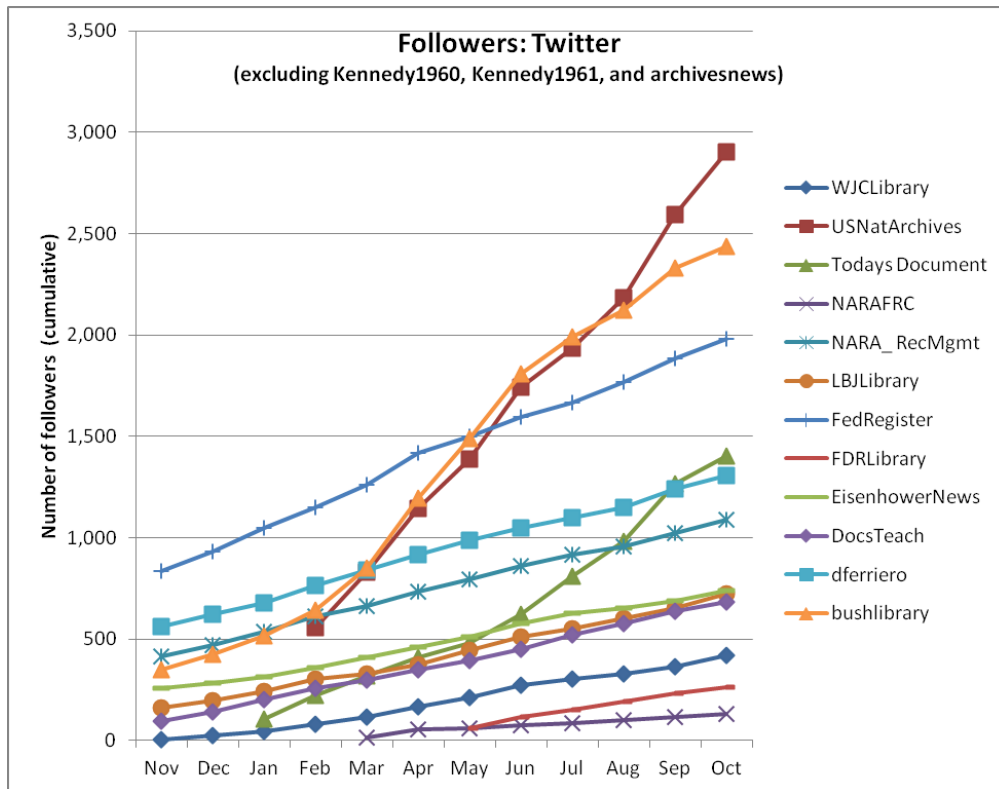

Views on Our Archives Wiki (Per Month)

Edits on Our Archives Wiki (Per Month)

Editors on Our Archives Wiki (Cumulative)

Social Media Tools: Detail View – YouTube

Views on US National Archives Channel (Per Month)

Videos Uploaded to US National Archives Channel (Per Month)

Top 5 Most Viewed Videos for October 2011 on US National Archives Channel

Video Title	Views	% of Total Views
Stories from the Great Depression	6,244	16.6%
War Comes to America (full film)	2,984	7.9%
The Eagle Has Landed - 1969	1,043	2.8%
America's Veterans and the National Archives	1,022	2.7%
Land of Giants - 1935	972	2.6%

Social Media Tools: Detail View – Twitter

Followers on U.S. National Archives Twitter Feeds (Source: Appendix V)

Note: The @Kennedy1961 account replaces @Kennedy1960 starting in January 2011.

Social Media Tools: Detail View – iTunes U