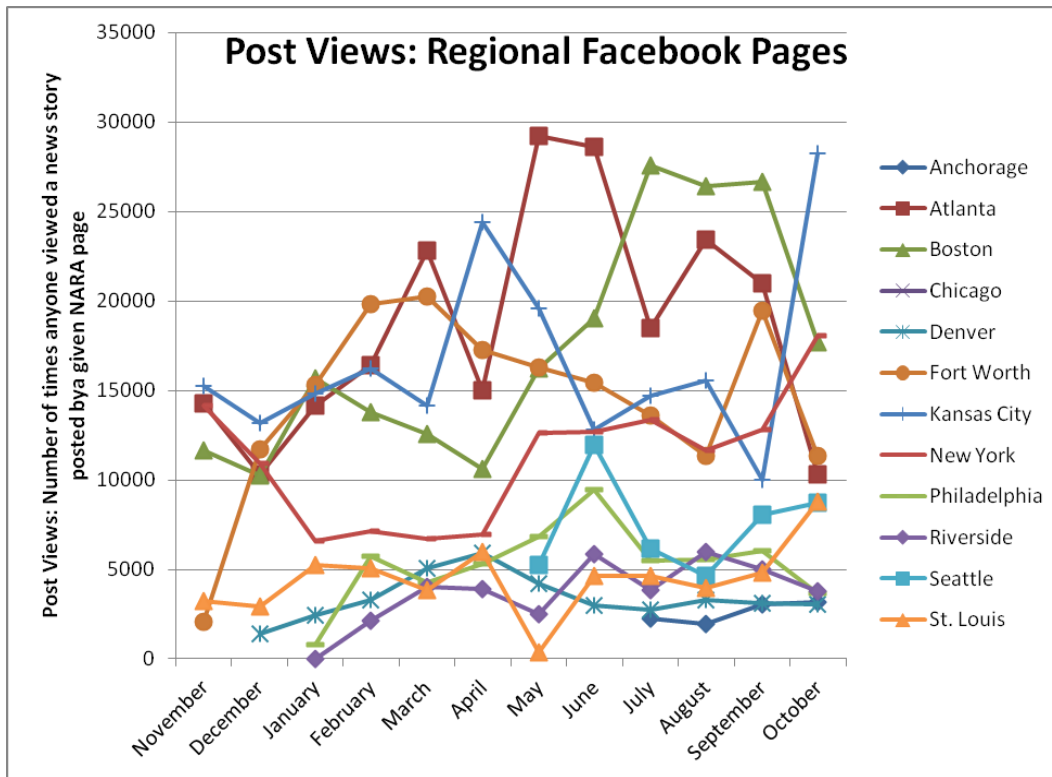

Social Media Tools: Detail View – Tumblogs

Tumblog Cumulative Unique Viewers

Tumblog Blog Unique Viewers by Month

Followers on Tumblogs (Source: Appendix IV)

Social Media Tools: Detail View – Facebook

Post Views on Regional Pages (Source: Appendix IV.A)

Post Views on Presidential Library Pages (Source: Appendix IV.A)

Post Views on Agency-Wide Pages (Source: Appendix IV.A)

Monthly Active Users of Regional Pages (Source: Appendix IV.B)

Monthly Active Users of Presidential Library Pages (Source: Appendix IV.B)