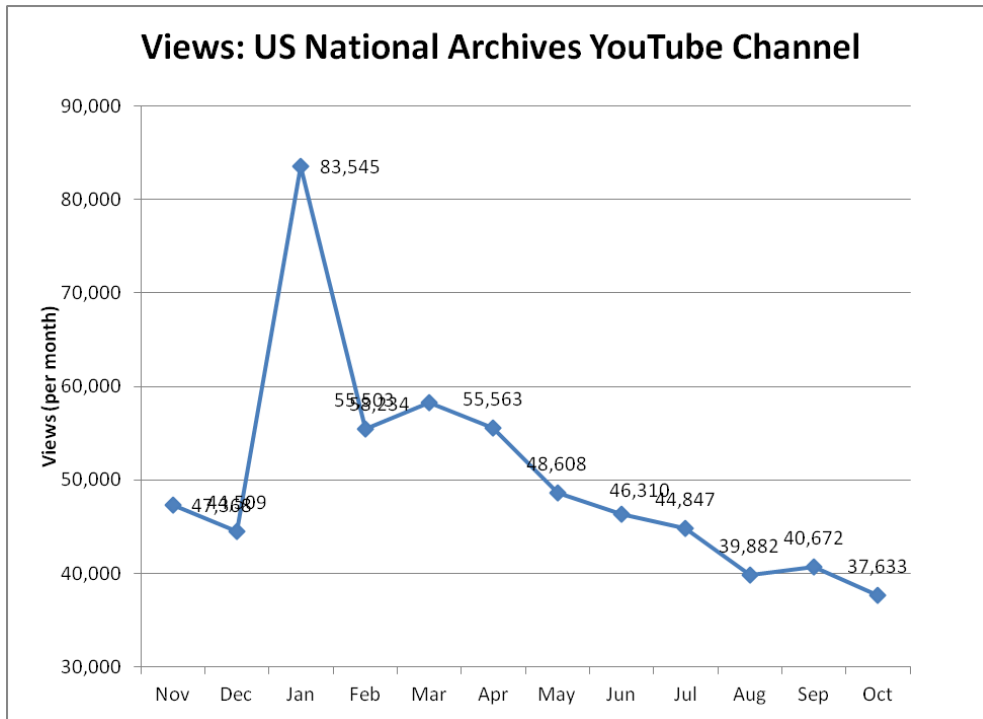

Social Media Tools: Detail View – Foursquare

Number of Check-ins at USNatArchives and OurPresidents Venues (Cumulative)

Number of Followers of USNatArchives and OurPresidents (Cumulative)

Social Media Tools: Detail View – Our Archives Wiki

Views on Our Archives Wiki (Per Month)

Edits on Our Archives Wiki (Per Month)

Editors on Our Archives Wiki (Cumulative)

Social Media Tools: Detail View – YouTube

Views on US National Archives Channel (Per Month)

Videos Uploaded to US National Archives Channel (Per Month)

Top 5 Most Viewed Videos for October 2011 on US National Archives Channel

Video Title	Views	% of Total Views
Stories from the Great Depression	6,244	16.6%
War Comes to America (full film)	2,984	7.9%
The Eagle Has Landed - 1969	1,043	2.8%
America's Veterans and the National Archives	1,022	2.7%
Land of Giants - 1935	972	2.6%