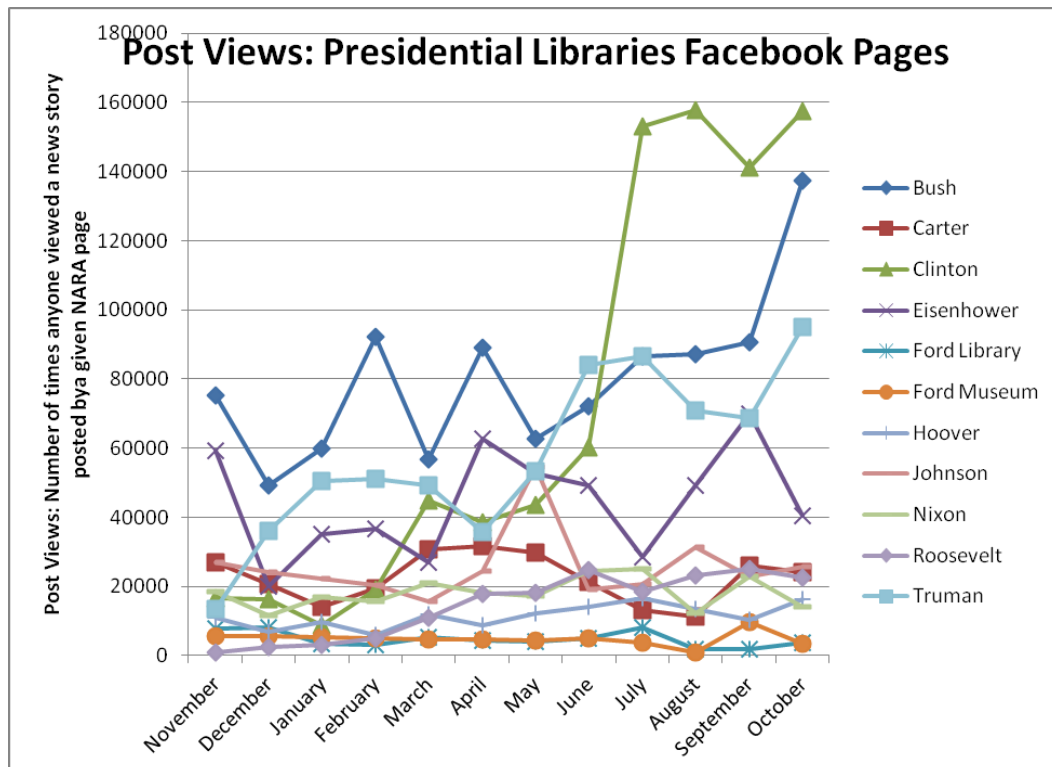

Social Media Tools: Detail View – Tumblogs

Tumblog Cumulative Unique Viewers

Tumblog Blog Unique Viewers by Month

Followers on Tumblogs (Source: Appendix IV)

Social Media Tools: Detail View – Facebook

Post Views on Regional Pages (Source: Appendix IV.A)

Post Views on Presidential Library Pages (Source: Appendix IV.A)

Post Views on Agency-Wide Pages (Source: Appendix IV.A)

Monthly Active Users of Regional Pages (Source: Appendix IV.B)

Monthly Active Users of Presidential Library Pages (Source: Appendix IV.B)