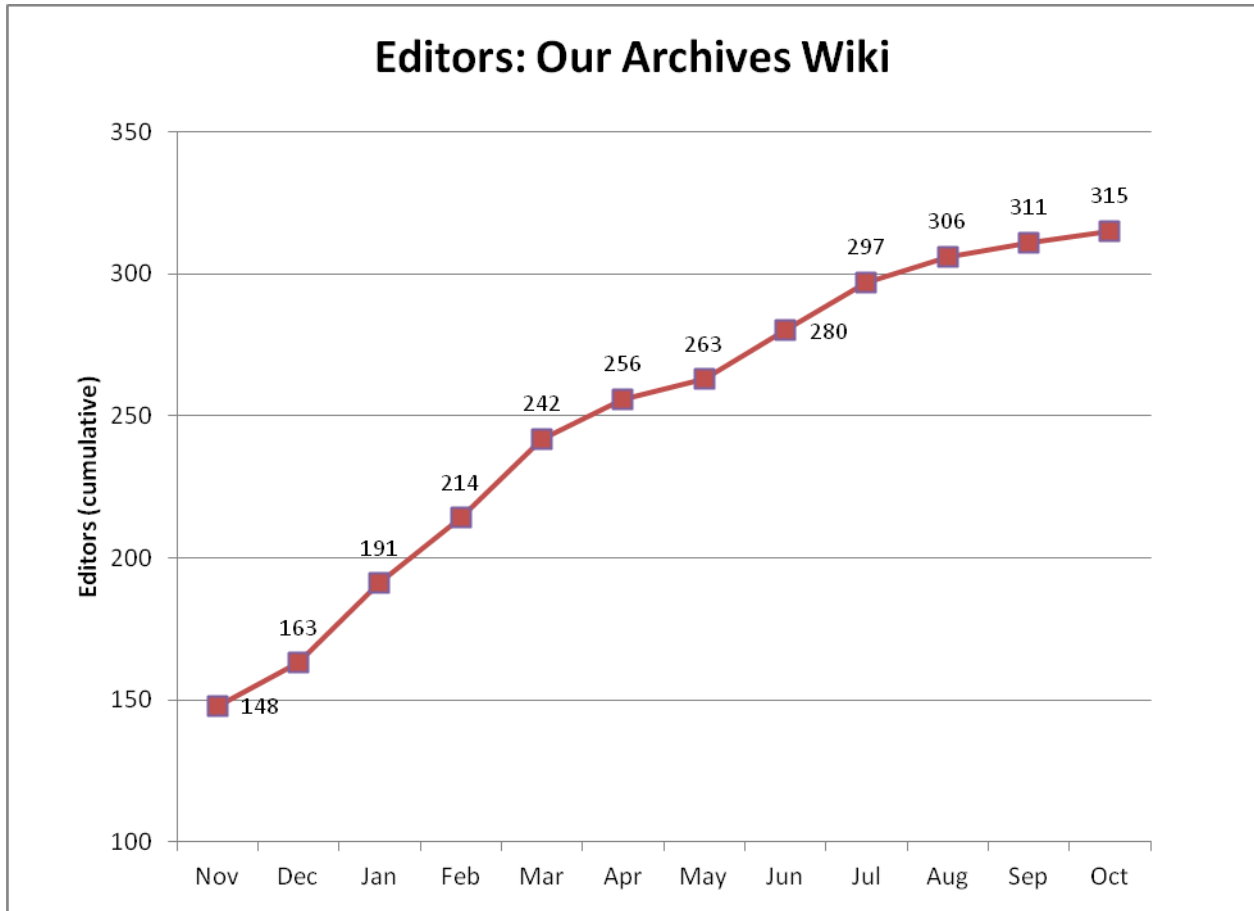

Editors on Our Archives Wiki (Cumulative)