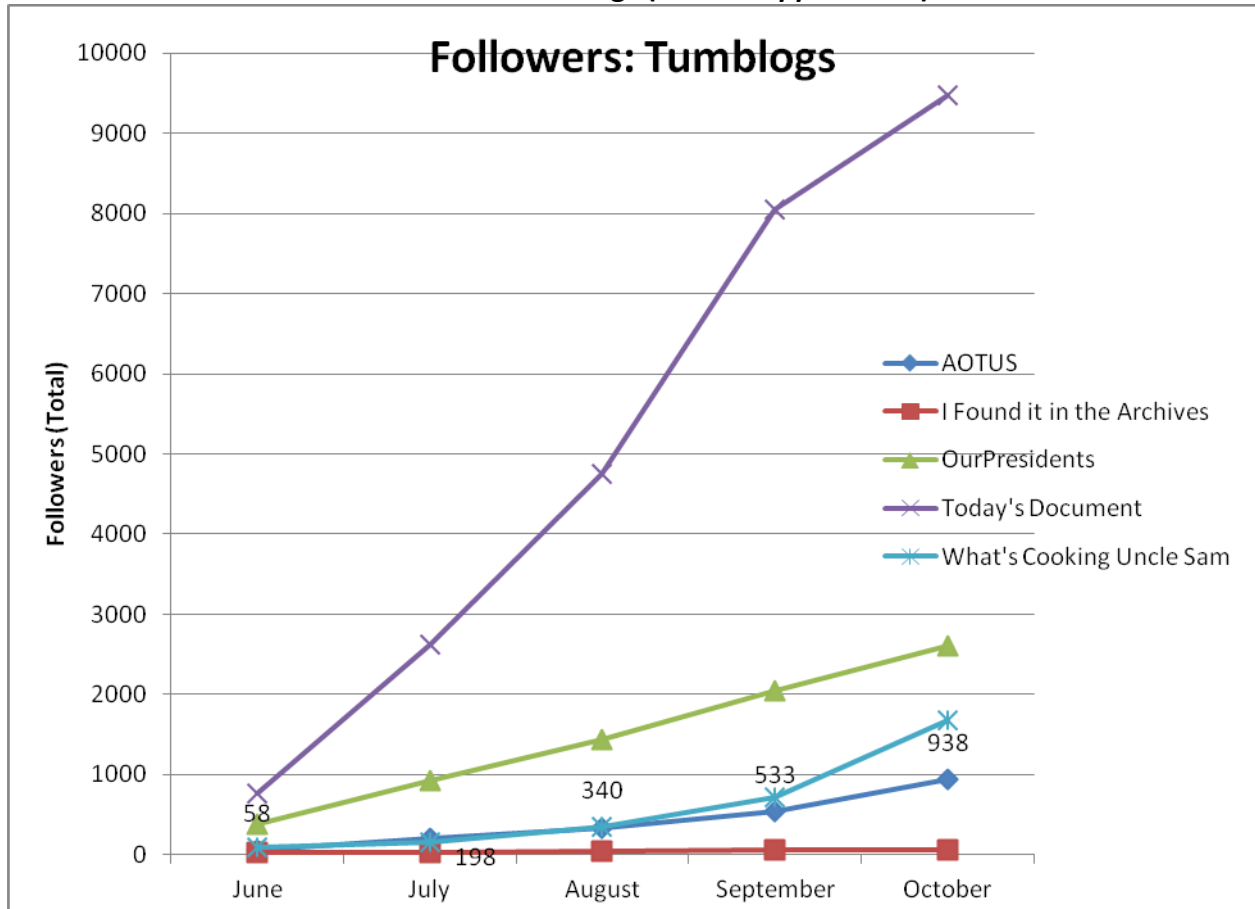

Social Media Tools: Detail View – Tumblogs

Tumblog Cumulative Unique Viewers

Tumblog Blog Unique Viewers by Month

Followers on Tumblogs (Source: Appendix IV)

Social Media Tools: Detail View – Facebook

Post Views on Regional Pages (Source: Appendix IV.A)

Post Views on Presidential Library Pages (Source: Appendix IV.A)

Post Views on Agency-Wide Pages (Source: Appendix IV.A)

Monthly Active Users of Regional Pages (Source: Appendix IV.B)

Monthly Active Users of Presidential Library Pages (Source: Appendix IV.B)