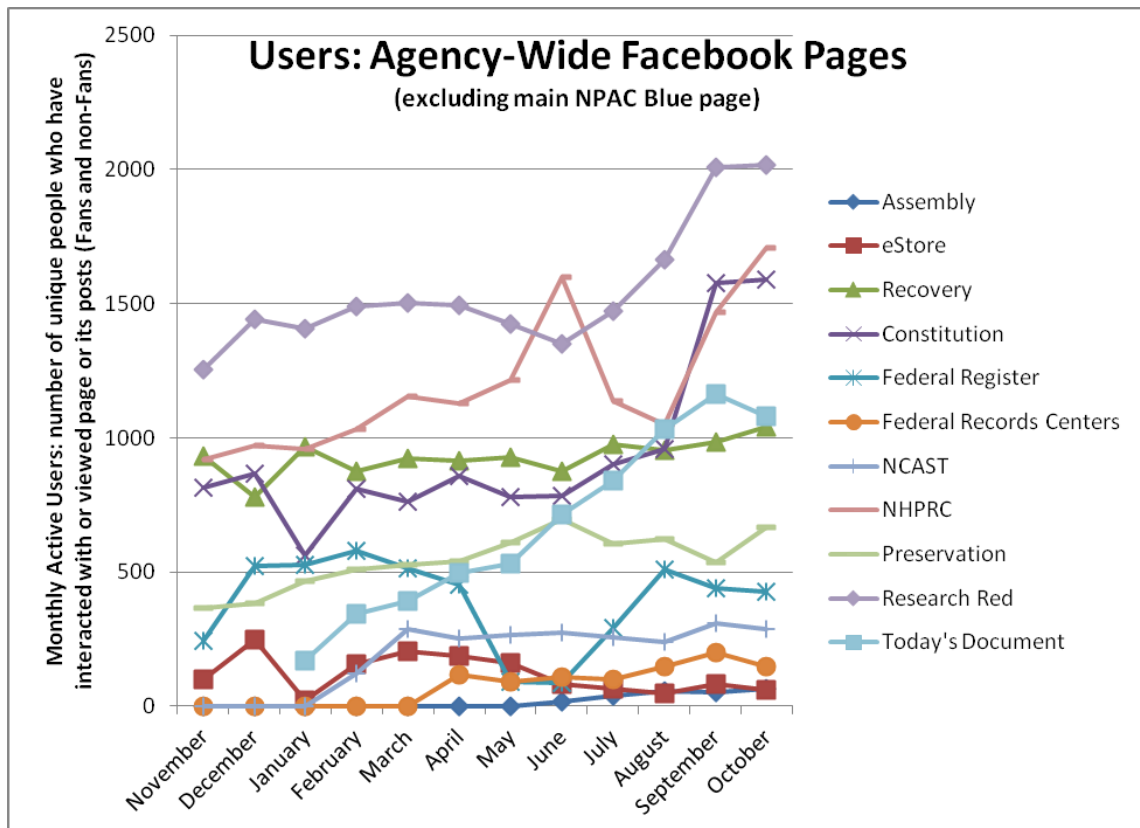

Social Media Tools: Detail View – Tumblogs

Tumblog Cumulative Unique Viewers

Tumblog Blog Unique Viewers by Month

Followers on Tumblogs (Source: Appendix IV)

Social Media Tools: Detail View – Facebook

Post Views on Regional Pages (Source: Appendix IV.A)

Post Views on Presidential Library Pages (Source: Appendix IV.A)

Post Views on Agency-Wide Pages (Source: Appendix IV.A)

Monthly Active Users of Regional Pages (Source: Appendix IV.B)

Monthly Active Users of Presidential Library Pages (Source: Appendix IV.B)

Monthly Active Users of Agency-Wide Pages (Source: Appendix IV.B)

Social Media Tools: Detail View – Flickr

Views on Photostreams (Per Month)

Photos Uploaded (Per Month)

Followers of Photostreams (Cumulative)