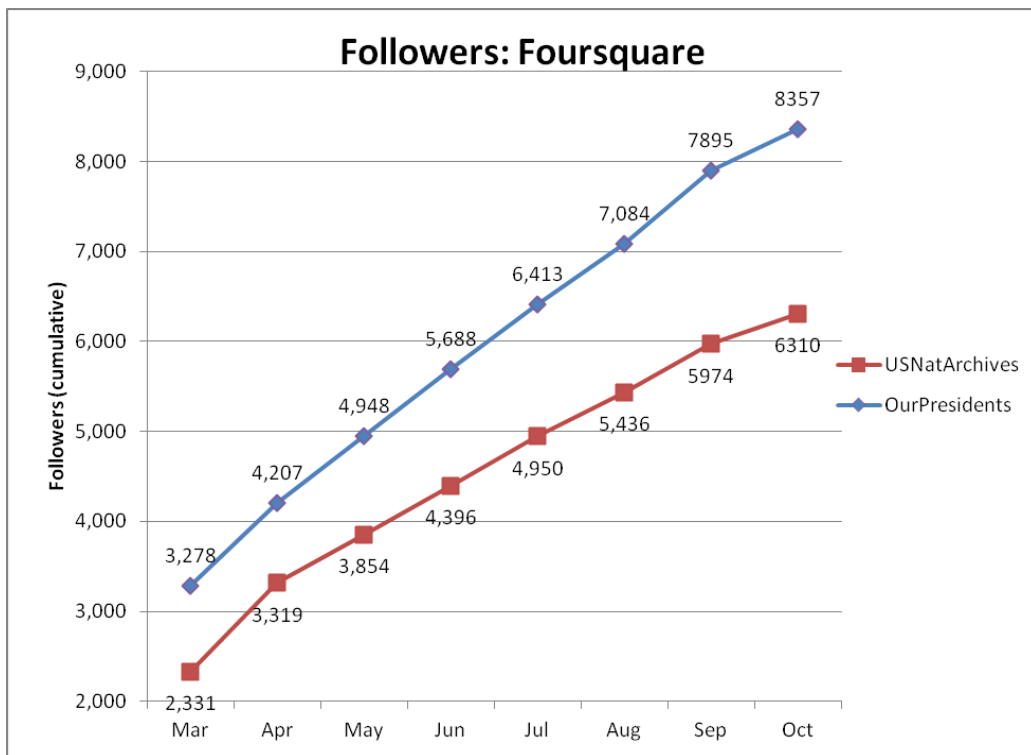

Post Views on Presidential Library Pages (Source: Appendix IV.A)

Post Views on Agency-Wide Pages (Source: Appendix IV.A)

Monthly Active Users of Regional Pages (Source: Appendix IV.B)

Monthly Active Users of Presidential Library Pages (Source: Appendix IV.B)

Monthly Active Users of Agency-Wide Pages (Source: Appendix IV.B)

Social Media Tools: Detail View – Flickr

Views on Photostreams (Per Month)

Photos Uploaded (Per Month)

Followers of Photostreams (Cumulative)

Social Media Tools: Detail View – Foursquare

Number of Check-ins at USNatArchives and OurPresidents Venues (Cumulative)

Number of Followers of USNatArchives and OurPresidents (Cumulative)

Social Media Tools: Detail View – Our Archives Wiki