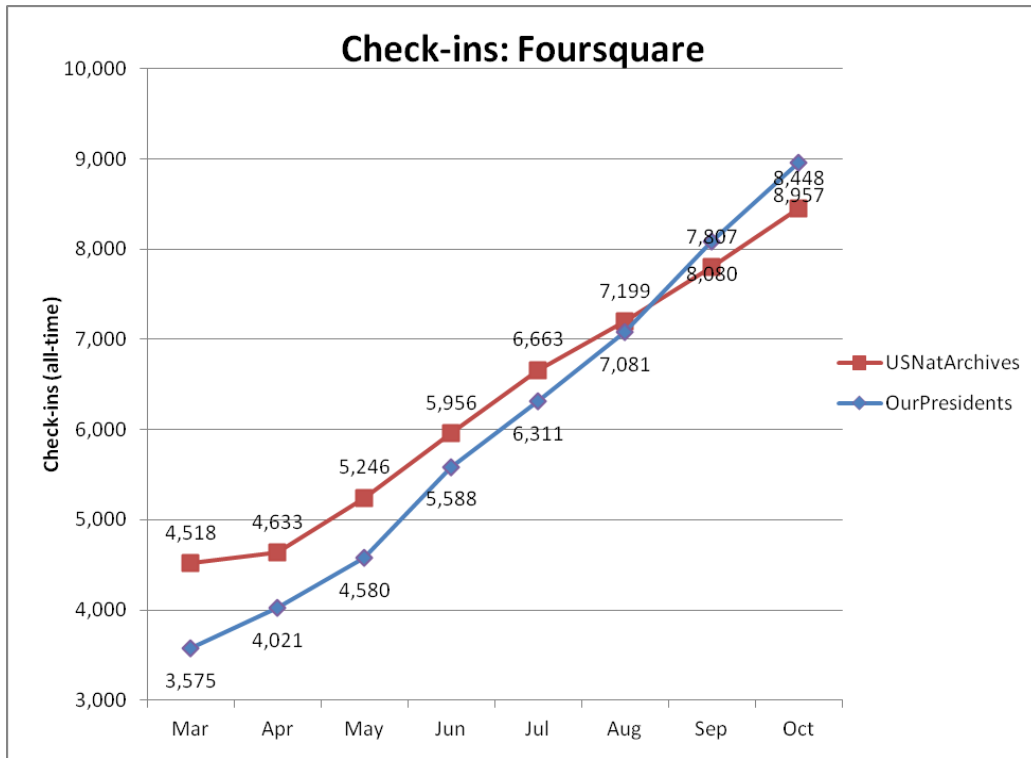

Monthly Active Users of Agency-Wide Pages (Source: Appendix IV.B)

Social Media Tools: Detail View – Flickr

Views on Photostreams (Per Month)

Photos Uploaded (Per Month)

Followers of Photostreams (Cumulative)

Social Media Tools: Detail View – Foursquare

Number of Check-ins at USNatArchives and OurPresidents Venues (Cumulative)

Number of Followers of USNatArchives and OurPresidents (Cumulative)

Social Media Tools: Detail View – Our Archives Wiki