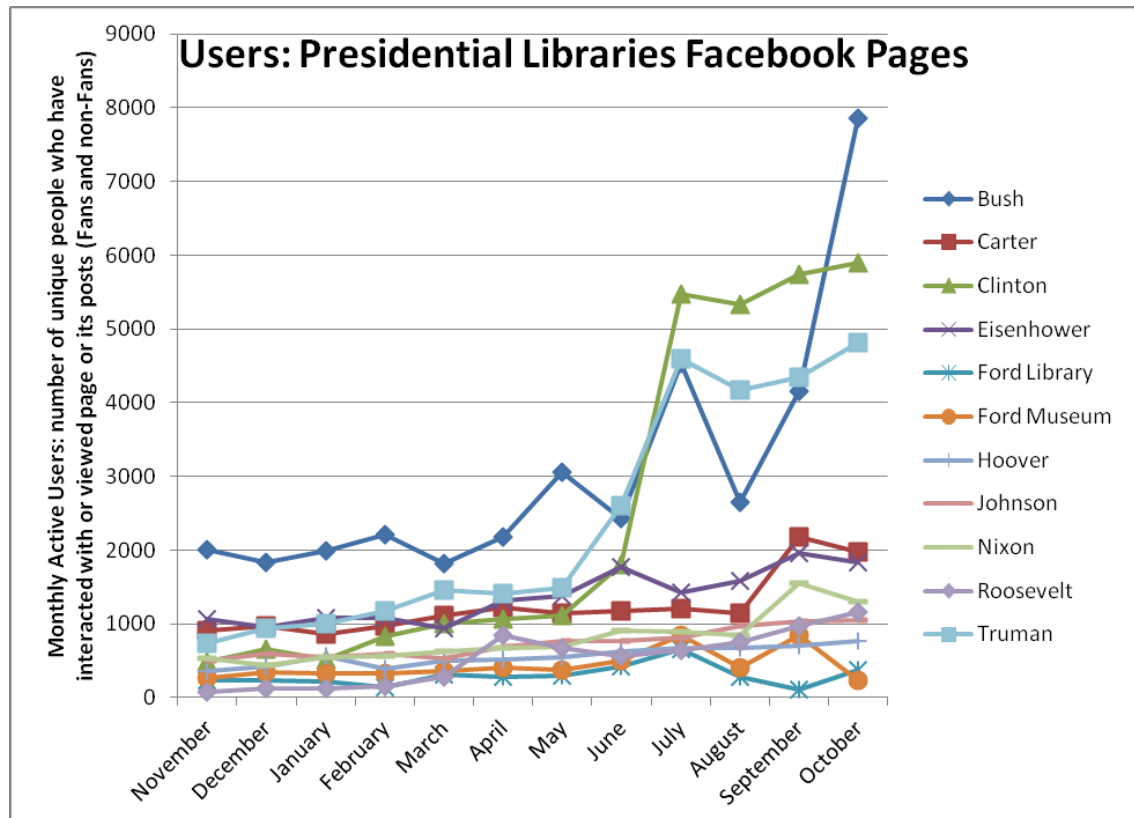

Social Media Tools: Detail View – Tumblogs

Tumblog Cumulative Unique Viewers

Tumblog Blog Unique Viewers by Month

Followers on Tumblogs (Source: Appendix IV)

Social Media Tools: Detail View – Facebook

Post Views on Regional Pages (Source: Appendix IV.A)

Post Views on Presidential Library Pages (Source: Appendix IV.A)

Post Views on Agency-Wide Pages (Source: Appendix IV.A)

Monthly Active Users of Regional Pages (Source: Appendix IV.B)

Monthly Active Users of Presidential Library Pages (Source: Appendix IV.B)

Monthly Active Users of Agency-Wide Pages (Source: Appendix IV.B)

Social Media Tools: Detail View – Flickr

Views on Photostreams (Per Month)

Photos Uploaded (Per Month)

Followers of Photostreams (Cumulative)