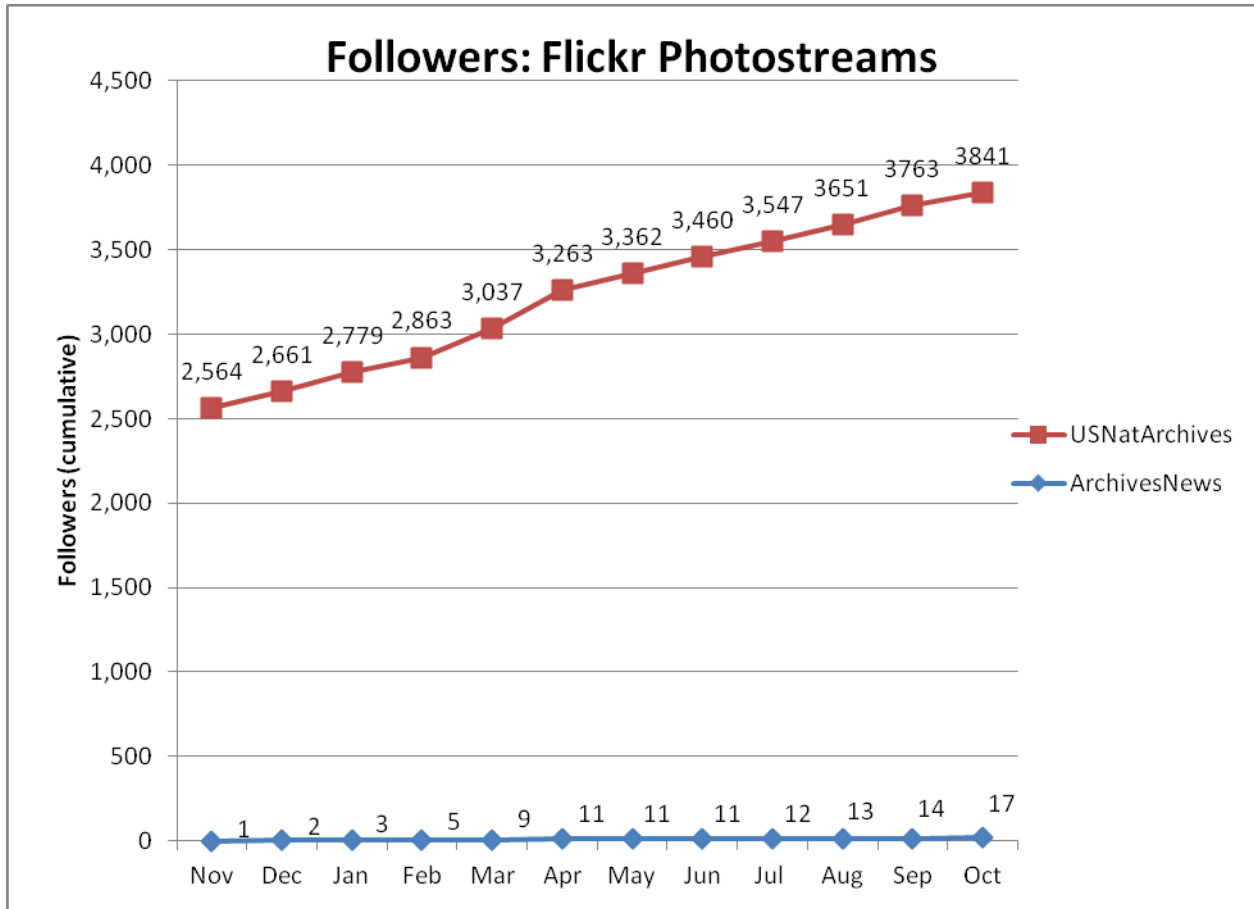

Post Views on Presidential Library Pages (Source: Appendix IV.A)

Post Views on Agency-Wide Pages (Source: Appendix IV.A)

Monthly Active Users of Regional Pages (Source: Appendix IV.B)

Monthly Active Users of Presidential Library Pages (Source: Appendix IV.B)

Monthly Active Users of Agency-Wide Pages (Source: Appendix IV.B)

Social Media Tools: Detail View – Flickr

Views on Photostreams (Per Month)

Photos Uploaded (Per Month)

Followers of Photostreams (Cumulative)

Social Media Tools: Detail View – Foursquare

Number of Check-ins at USNatArchives and OurPresidents Venues (Cumulative)

Number of Followers of USNatArchives and OurPresidents (Cumulative)

Social Media Tools: Detail View – Our Archives Wiki