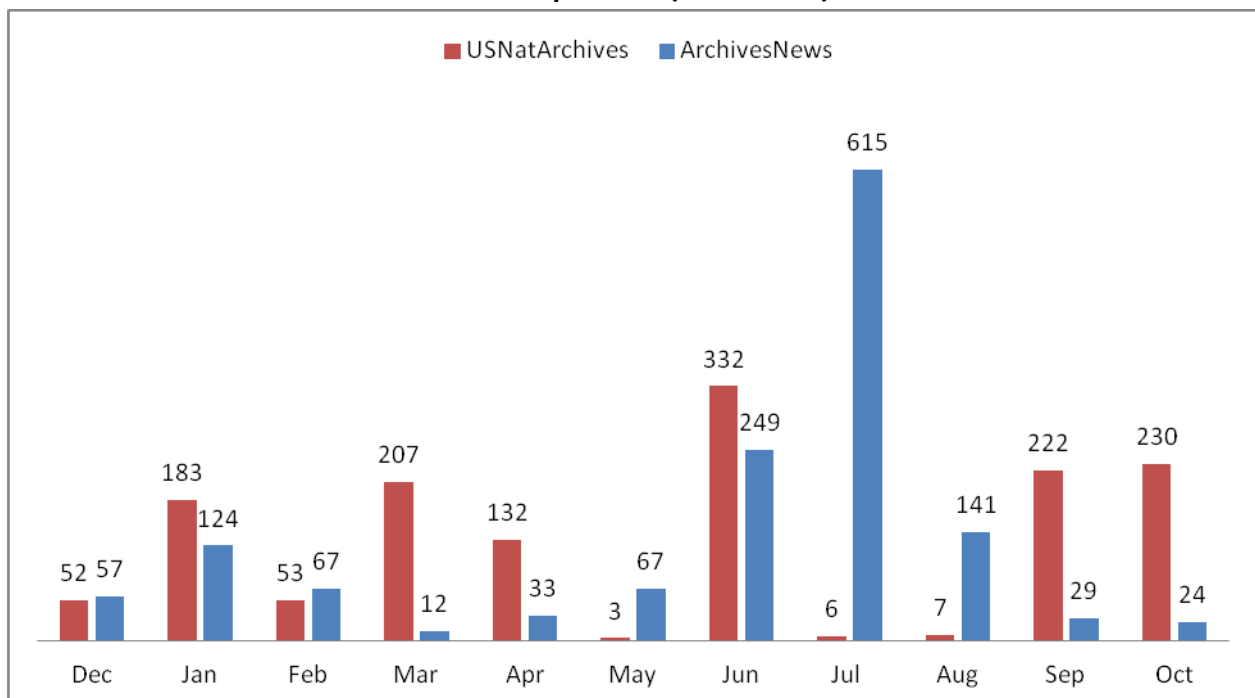

Post Views on Presidential Library Pages (Source: Appendix IV.A)

Post Views on Agency-Wide Pages (Source: Appendix IV.A)

Monthly Active Users of Regional Pages (Source: Appendix IV.B)

Monthly Active Users of Presidential Library Pages (Source: Appendix IV.B)

Monthly Active Users of Agency-Wide Pages (Source: Appendix IV.B)

Social Media Tools: Detail View – Flickr

Views on Photostreams (Per Month)

Photos Uploaded (Per Month)

Followers of Photostreams (Cumulative)

Social Media Tools: Detail View – Foursquare

Number of Check-ins at USNatArchives and OurPresidents Venues (Cumulative)

Number of Followers of USNatArchives and OurPresidents (Cumulative)

Social Media Tools: Detail View – Our Archives Wiki