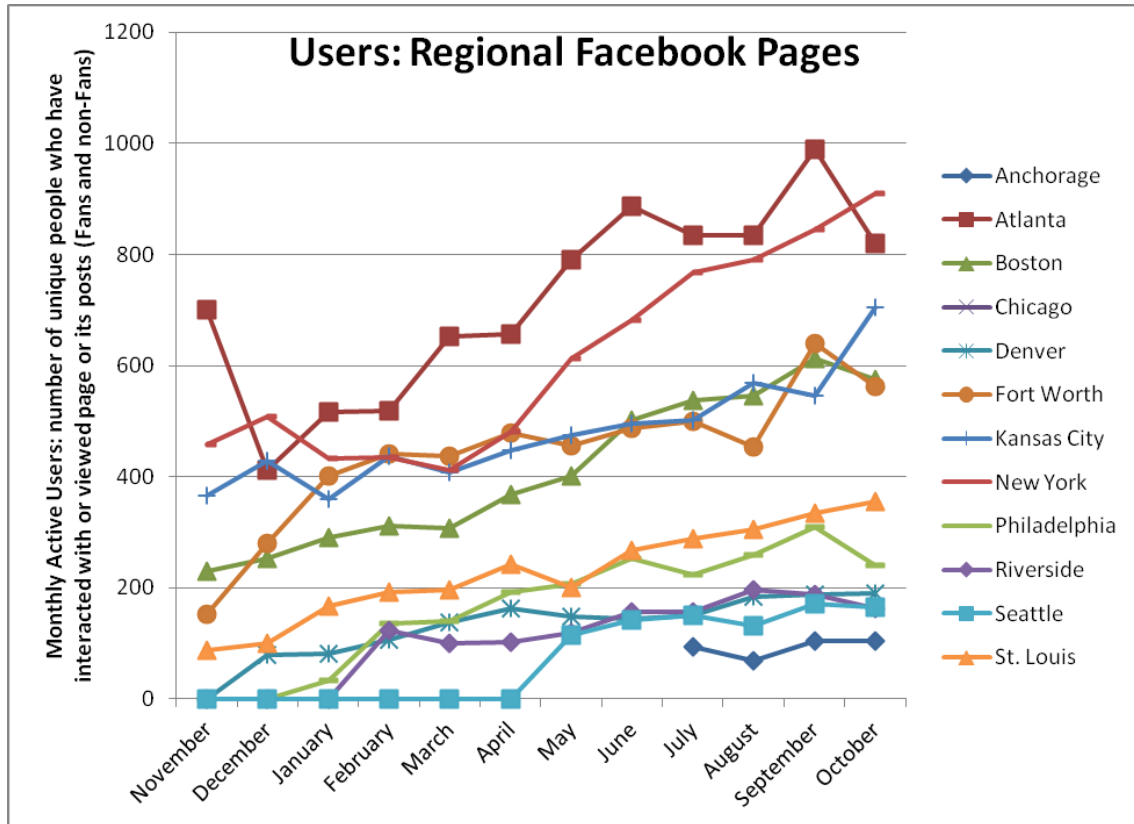

Social Media Tools: Detail View – Tumblogs

Tumblog Cumulative Unique Viewers

Tumblog Blog Unique Viewers by Month

Followers on Tumblogs (Source: Appendix IV)

Social Media Tools: Detail View – Facebook

Post Views on Regional Pages (Source: Appendix IV.A)

Post Views on Presidential Library Pages (Source: Appendix IV.A)

Post Views on Agency-Wide Pages (Source: Appendix IV.A)

Monthly Active Users of Regional Pages (Source: Appendix IV.B)

Monthly Active Users of Presidential Library Pages (Source: Appendix IV.B)