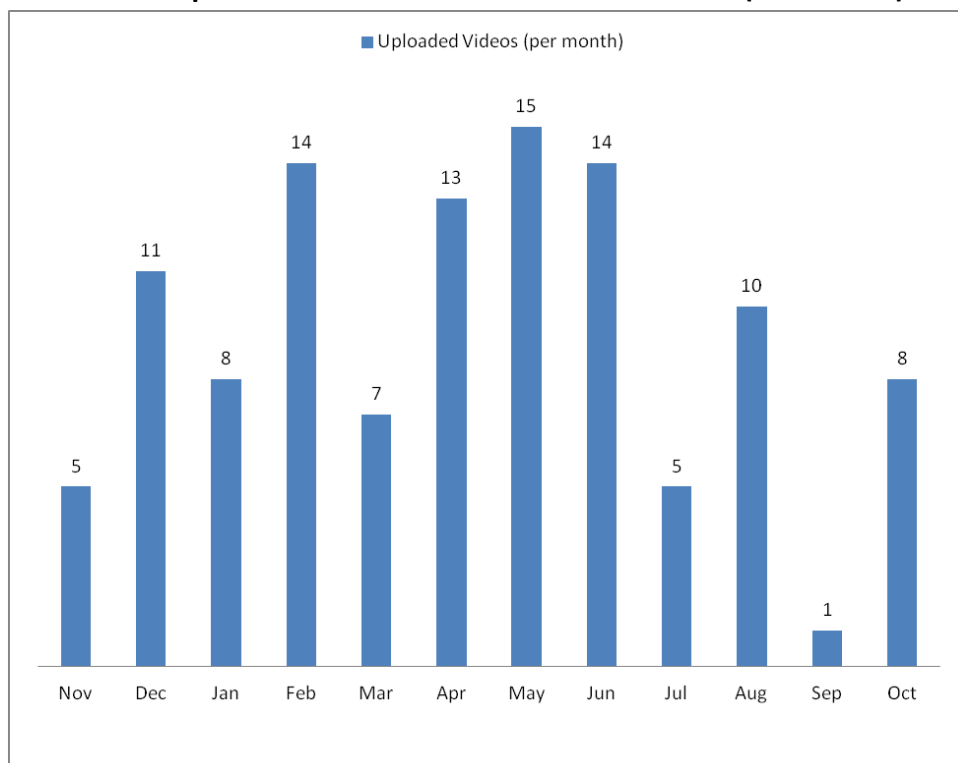

Views on Our Archives Wiki (Per Month)

Edits on Our Archives Wiki (Per Month)

Editors on Our Archives Wiki (Cumulative)

Social Media Tools: Detail View – YouTube

Views on US National Archives Channel (Per Month)

Videos Uploaded to US National Archives Channel (Per Month)

Top 5 Most Viewed Videos for October 2011 on US National Archives Channel

Video Title	Views	% of Total Views
Stories from the Great Depression	6,244	16.6%
War Comes to America (full film)	2,984	7.9%
The Eagle Has Landed - 1969	1,043	2.8%
America's Veterans and the National Archives	1,022	2.7%
Land of Giants - 1935	972	2.6%