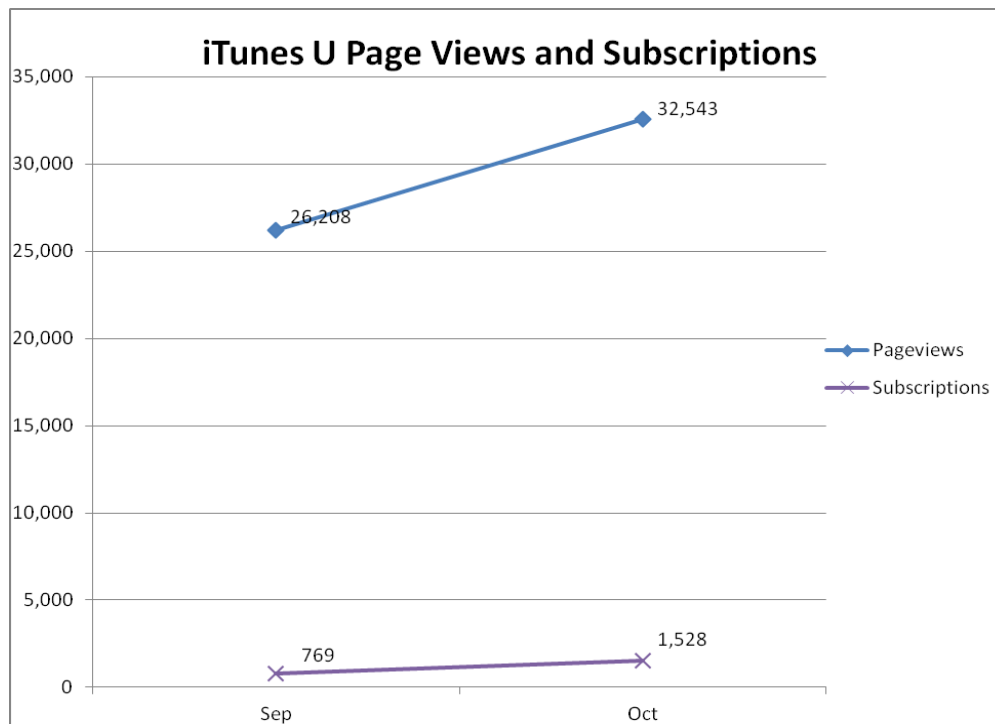

Page Views and Subscriptions on U.S. National Archives iTunes U (Source: Appendix VI)