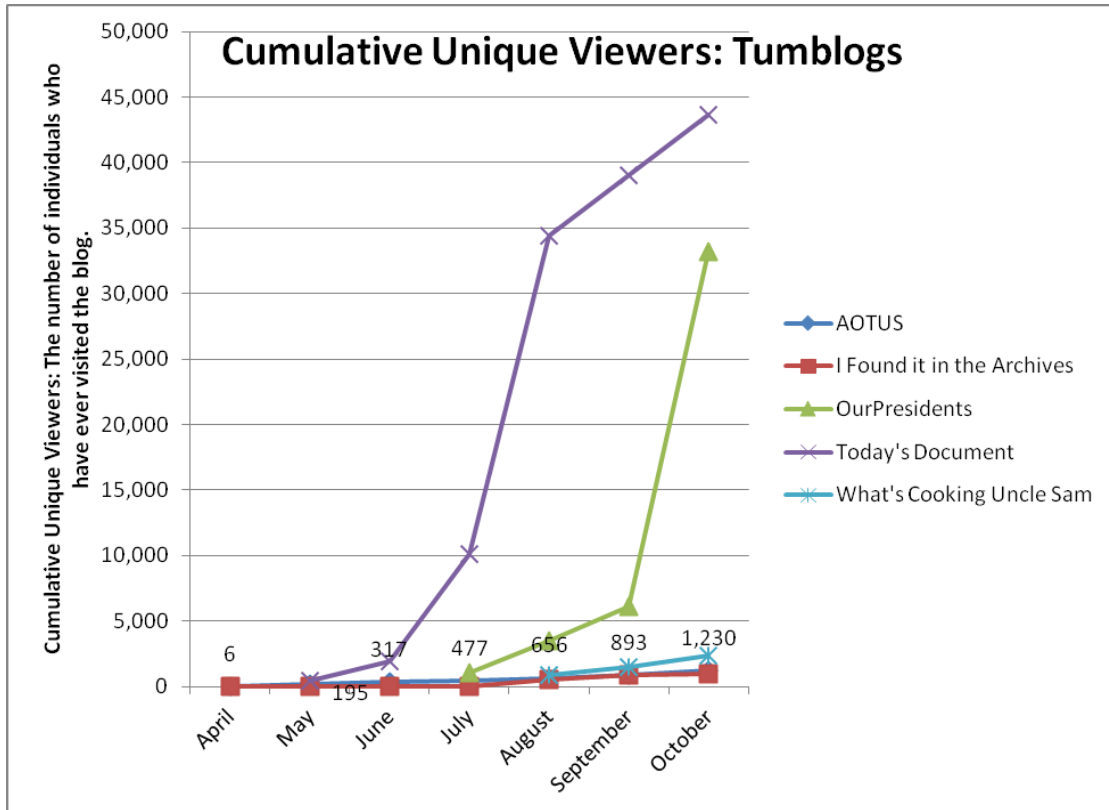

Total RSS Feed Subscribers to Archives.gov Blogs (Source: Appendix III)

Top 5 Most Viewed Blog Posts in October

Blog	Pageviews	Post Title
NARAtions	2,173	National Archives Digitization Tools Now on GitHub
Prologue	760	Finding the girl in the photograph
AOTUS	728	In Support of Scholarship
Records Express	523	Opportunity for Comment: NARA Bulletin on Managing Content on Shared Drives
AOTUS	428	What's Next?

Social Media Tools: Detail View – Tumblogs

Tumblog Cumulative Unique Viewers

Tumblog Blog Unique Viewers by Month

Followers on Tumblogs (Source: Appendix IV)

Social Media Tools: Detail View – Facebook

Post Views on Regional Pages (Source: Appendix IV.A)