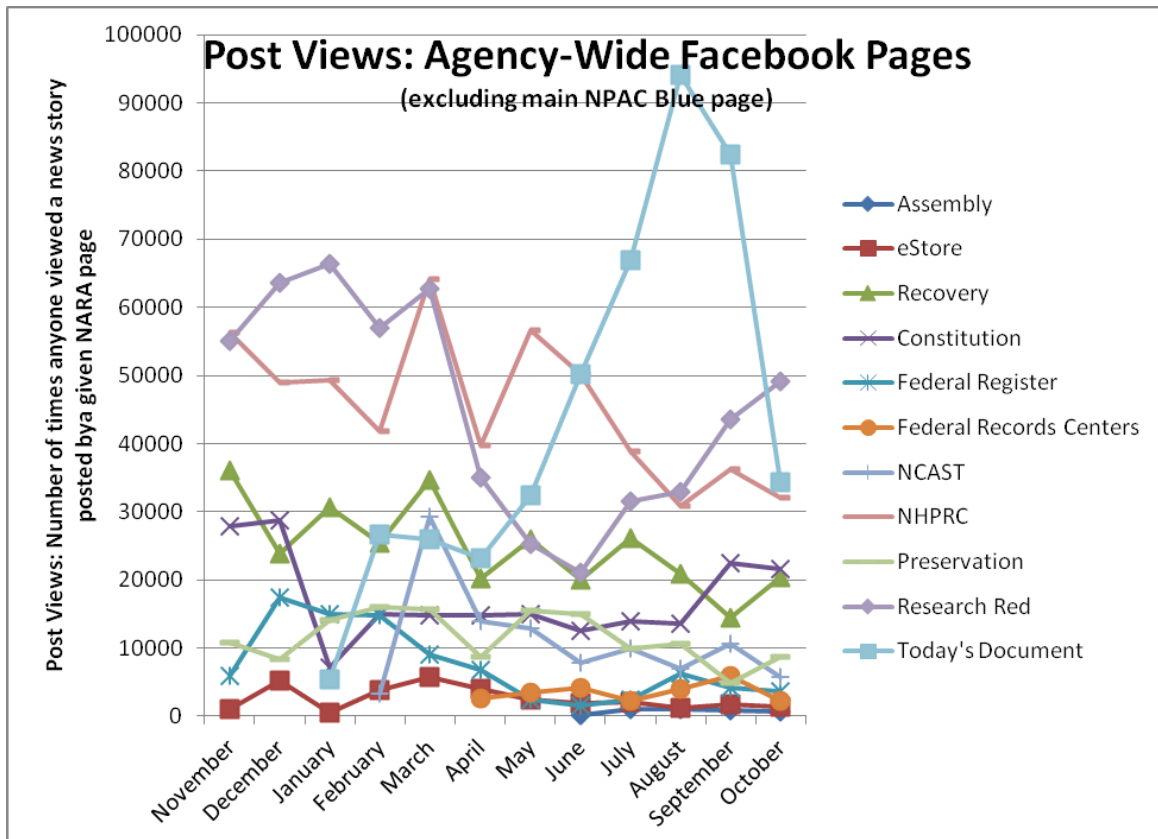

Social Media Tools: Detail View – Tumblogs

Tumblog Cumulative Unique Viewers

Tumblog Blog Unique Viewers by Month

Followers on Tumblogs (Source: Appendix IV)

Social Media Tools: Detail View – Facebook

Post Views on Regional Pages (Source: Appendix IV.A)

Post Views on Presidential Library Pages (Source: Appendix IV.A)

Post Views on Agency-Wide Pages (Source: Appendix IV.A)

Monthly Active Users of Regional Pages (Source: Appendix IV.B)

Monthly Active Users of Presidential Library Pages (Source: Appendix IV.B)