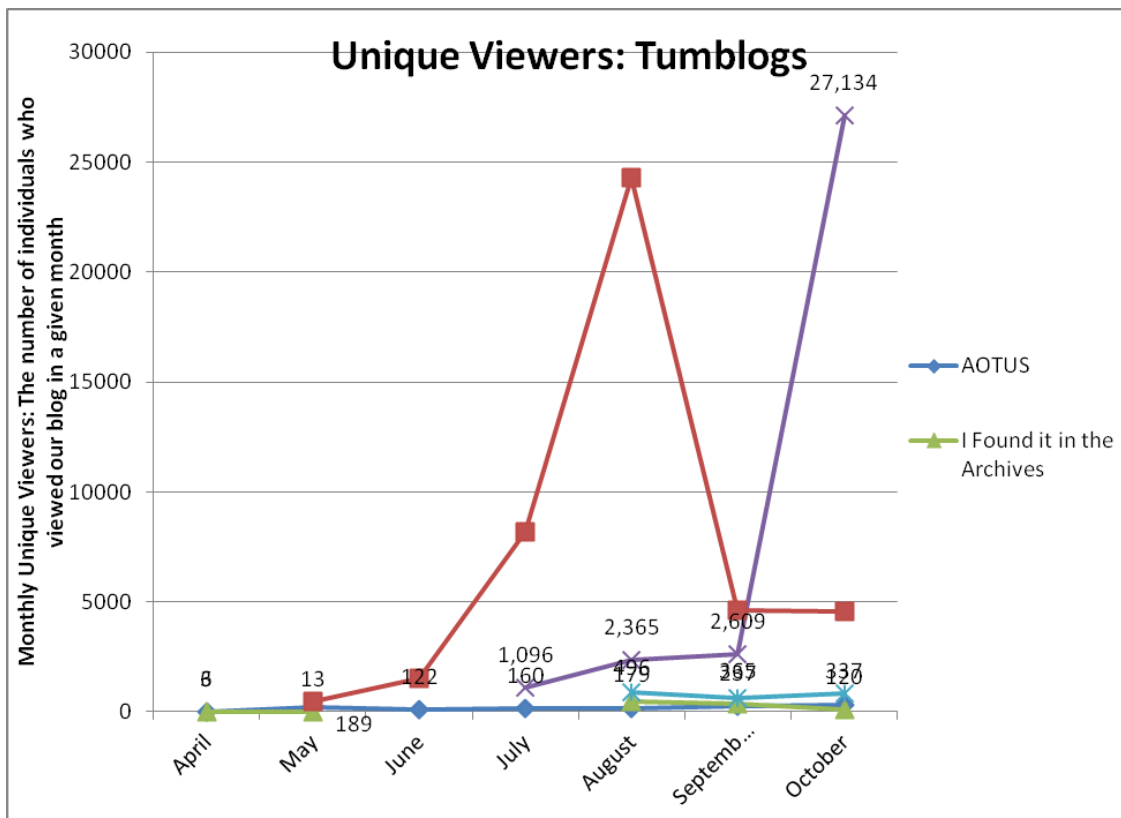

Total RSS Feed Subscribers to Archives.gov Blogs (Source: Appendix III)

Top 5 Most Viewed Blog Posts in October

Blog	Pageviews	Post Title
NARAtions	2,173	National Archives Digitization Tools Now on GitHub
Prologue	760	Finding the girl in the photograph
AOTUS	728	In Support of Scholarship
Records Express	523	Opportunity for Comment: NARA Bulletin on Managing Content on Shared Drives
AOTUS	428	What's Next?

Social Media Tools: Detail View – Tumblogs

Tumblog Cumulative Unique Viewers

Tumblog Blog Unique Viewers by Month

Followers on Tumblogs (Source: Appendix IV)

Social Media Tools: Detail View – Facebook

Post Views on Regional Pages (Source: Appendix IV.A)