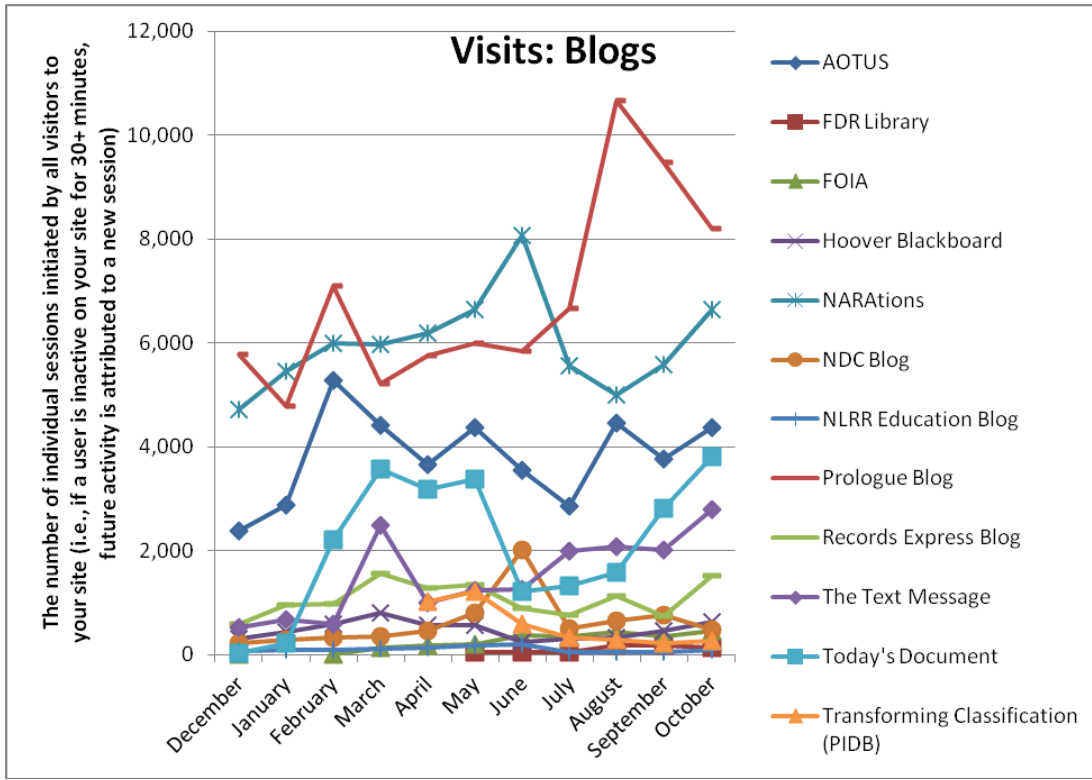

Social Media Tools: Detail View – Blogs (Archives.gov)

Blog Visits (Source: Appendix II.A)