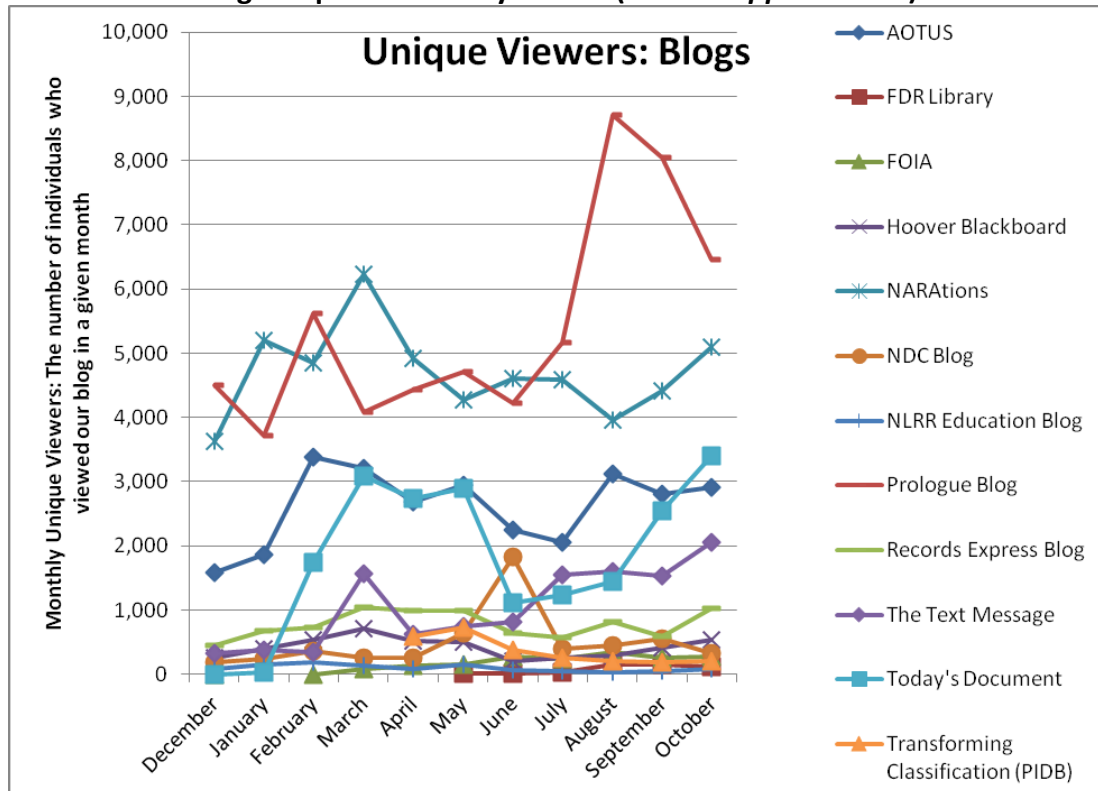

Social Media Tools: Detail View – Blogs (Archives.gov)

Blog Visits (Source: Appendix II.A)

Blog Pageviews (Source: Appendix II.B)

Blog Cumulative Unique Viewers (Source: Appendix II.C)

Blog Unique Viewers by Month (Source: Appendix II.D)