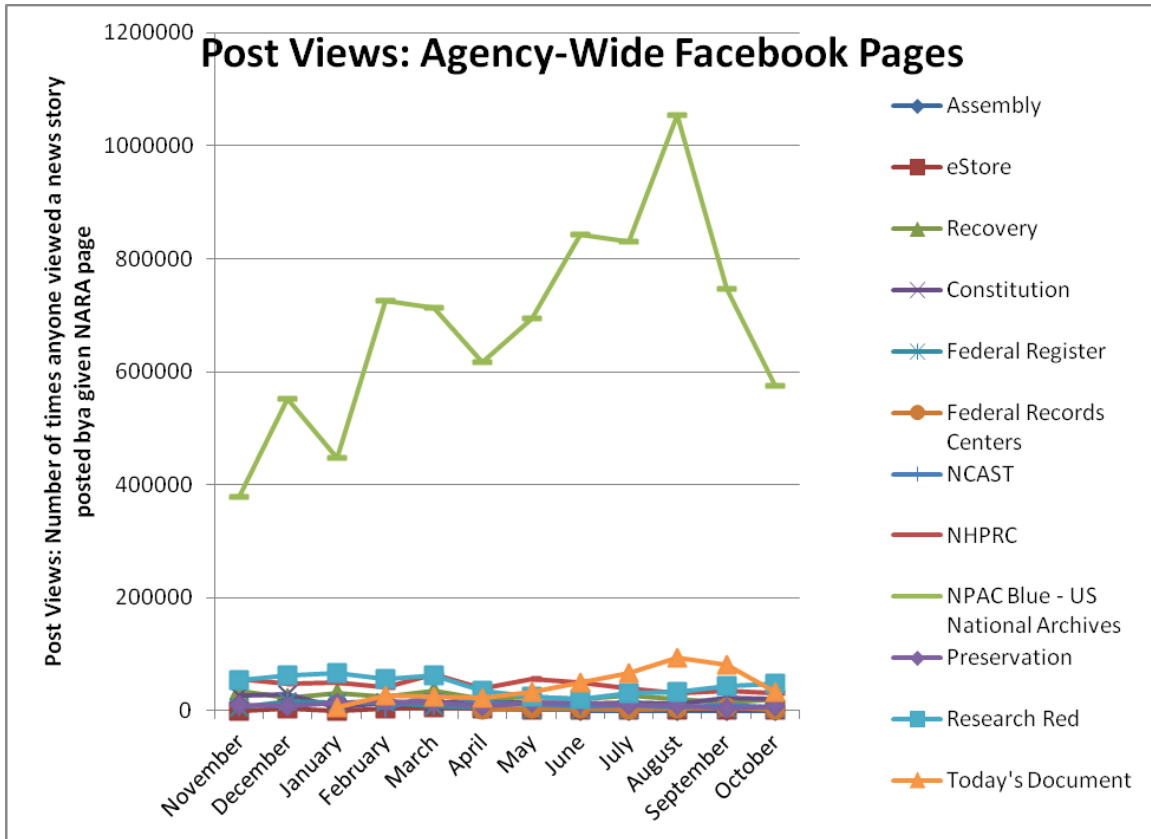

Social Media Tools: Detail View – Tumblogs

Tumblog Cumulative Unique Viewers

Tumblog Blog Unique Viewers by Month

Followers on Tumblogs (Source: Appendix IV)

Social Media Tools: Detail View – Facebook

Post Views on Regional Pages (Source: Appendix IV.A)

Post Views on Presidential Library Pages (Source: Appendix IV.A)

Post Views on Agency-Wide Pages (Source: Appendix IV.A)

Monthly Active Users of Regional Pages (Source: Appendix IV.B)

Monthly Active Users of Presidential Library Pages (Source: Appendix IV.B)