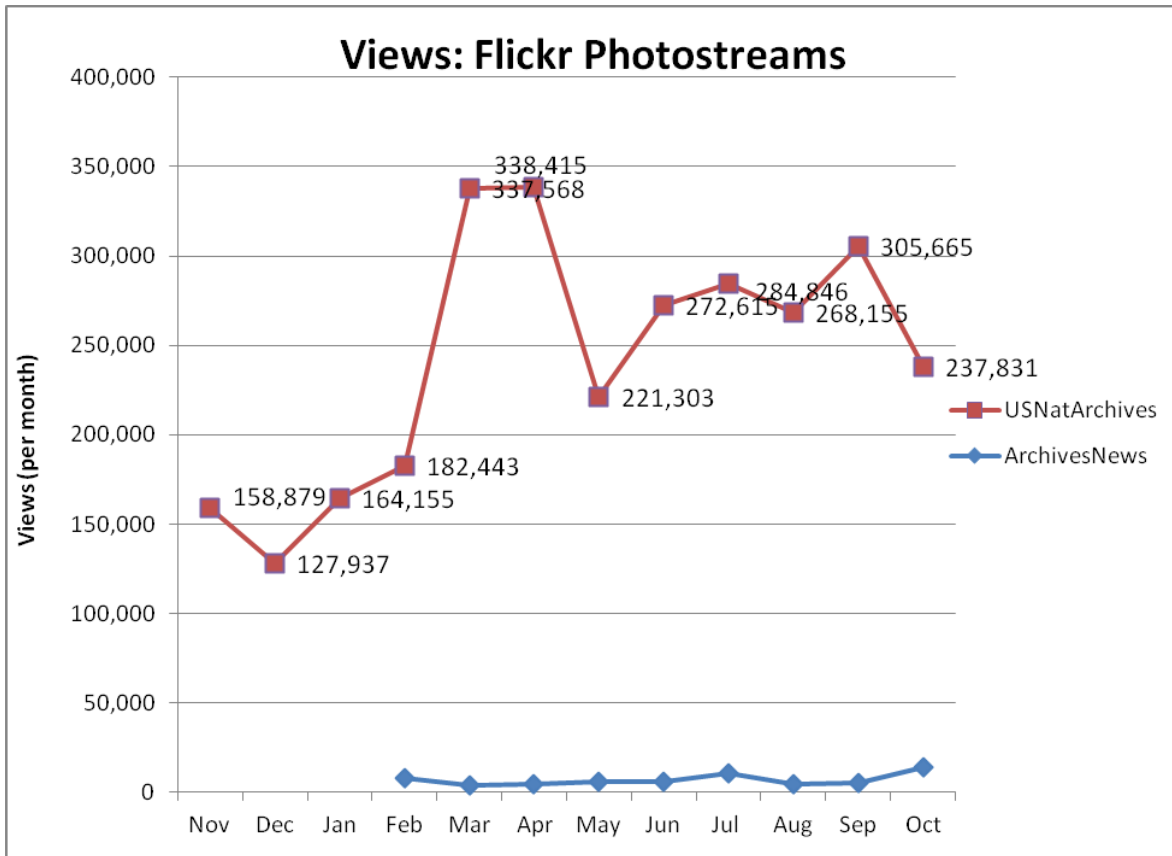

Social Media Tools: Detail View – Tumblogs

Tumblog Cumulative Unique Viewers

Tumblog Blog Unique Viewers by Month

Followers on Tumblogs (Source: Appendix IV)

Social Media Tools: Detail View – Facebook

Post Views on Regional Pages (Source: Appendix IV.A)

Post Views on Presidential Library Pages (Source: Appendix IV.A)

Post Views on Agency-Wide Pages (Source: Appendix IV.A)

Monthly Active Users of Regional Pages (Source: Appendix IV.B)

Monthly Active Users of Presidential Library Pages (Source: Appendix IV.B)

Monthly Active Users of Agency-Wide Pages (Source: Appendix IV.B)

Social Media Tools: Detail View – Flickr

Views on Photostreams (Per Month)

Photos Uploaded (Per Month)

Followers of Photostreams (Cumulative)