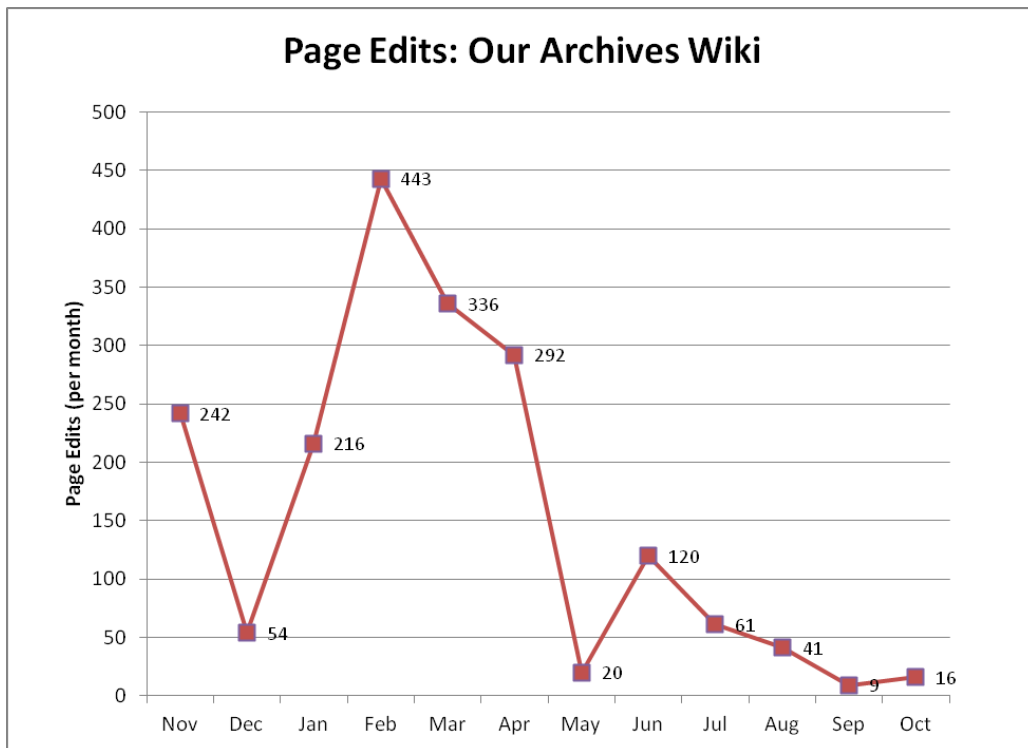

Edits on Our Archives Wiki (Per Month)