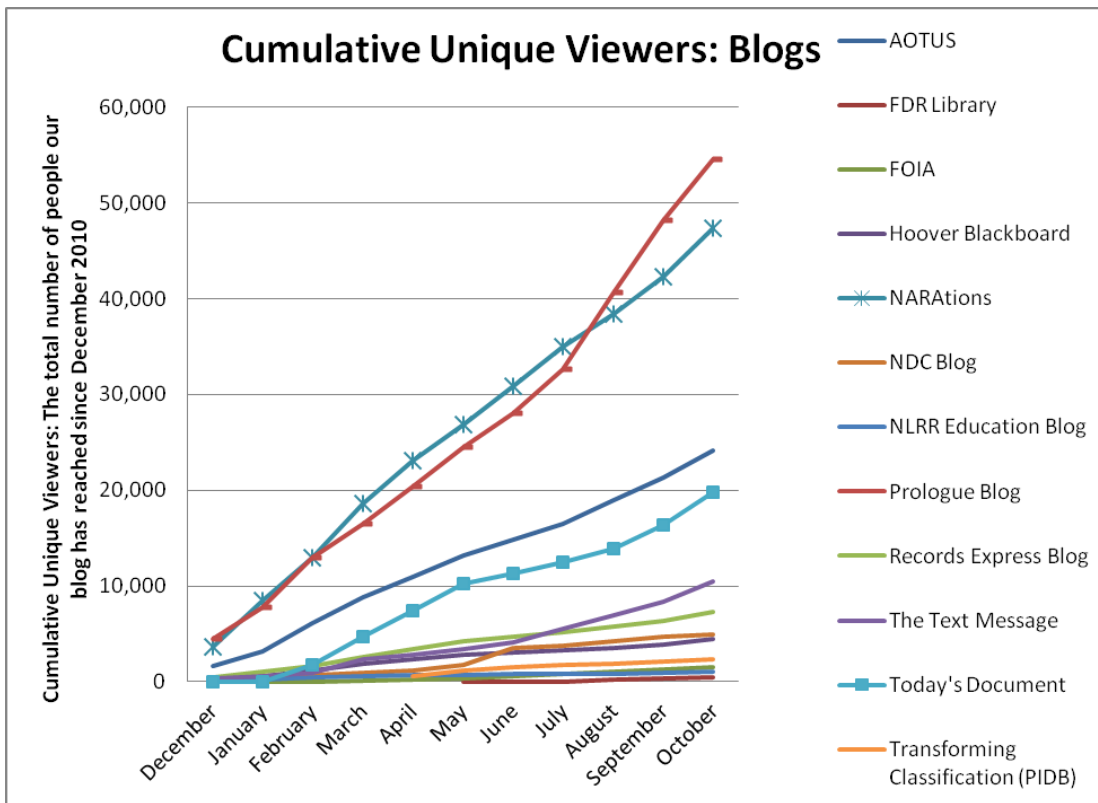

Social Media Tools: Detail View – Blogs (Archives.gov)

Blog Visits (Source: Appendix II.A)

Blog Pageviews (Source: Appendix II.B)

Blog Cumulative Unique Viewers (Source: Appendix II.C)

Blog Unique Viewers by Month (Source: Appendix II.D)