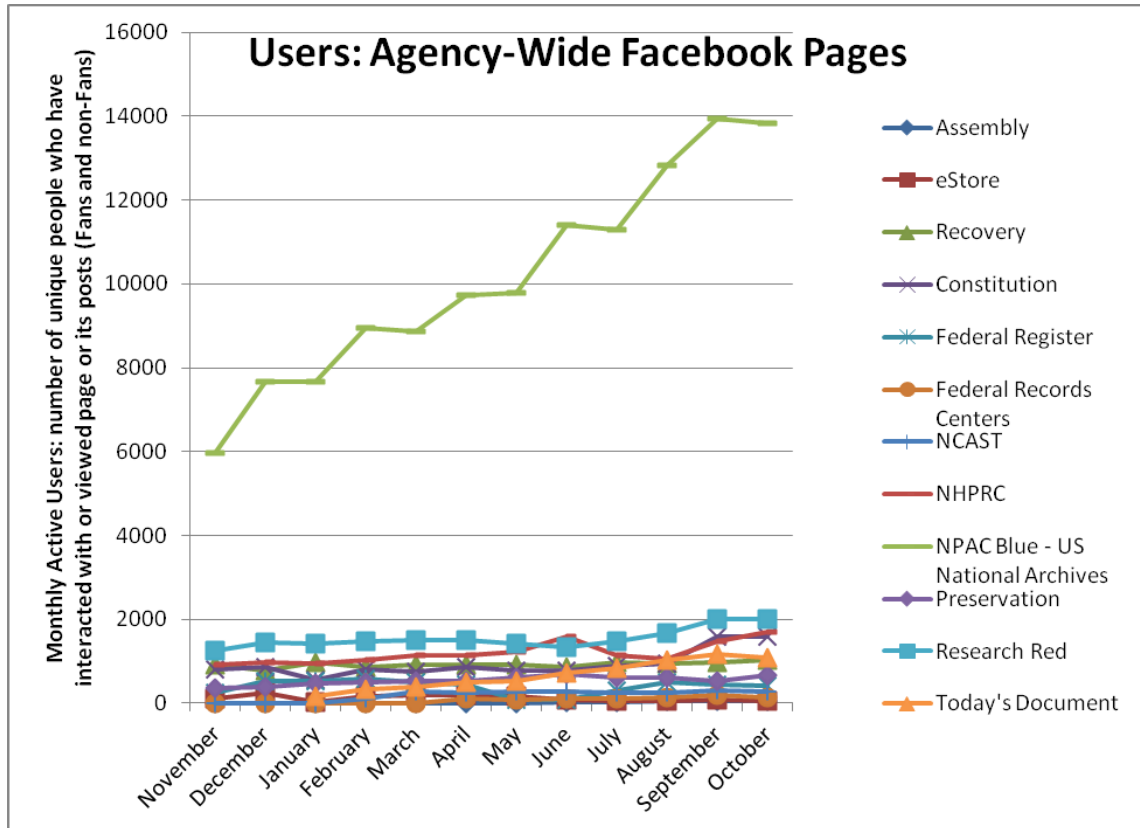

Social Media Tools: Detail View – Tumblogs

Tumblog Cumulative Unique Viewers

Tumblog Blog Unique Viewers by Month

Followers on Tumblogs (Source: Appendix IV)

Social Media Tools: Detail View – Facebook

Post Views on Regional Pages (Source: Appendix IV.A)

Post Views on Presidential Library Pages (Source: Appendix IV.A)

Post Views on Agency-Wide Pages (Source: Appendix IV.A)

Monthly Active Users of Regional Pages (Source: Appendix IV.B)

Monthly Active Users of Presidential Library Pages (Source: Appendix IV.B)

Monthly Active Users of Agency-Wide Pages (Source: Appendix IV.B)

Social Media Tools: Detail View – Flickr

Views on Photostreams (Per Month)

Photos Uploaded (Per Month)

Followers of Photostreams (Cumulative)