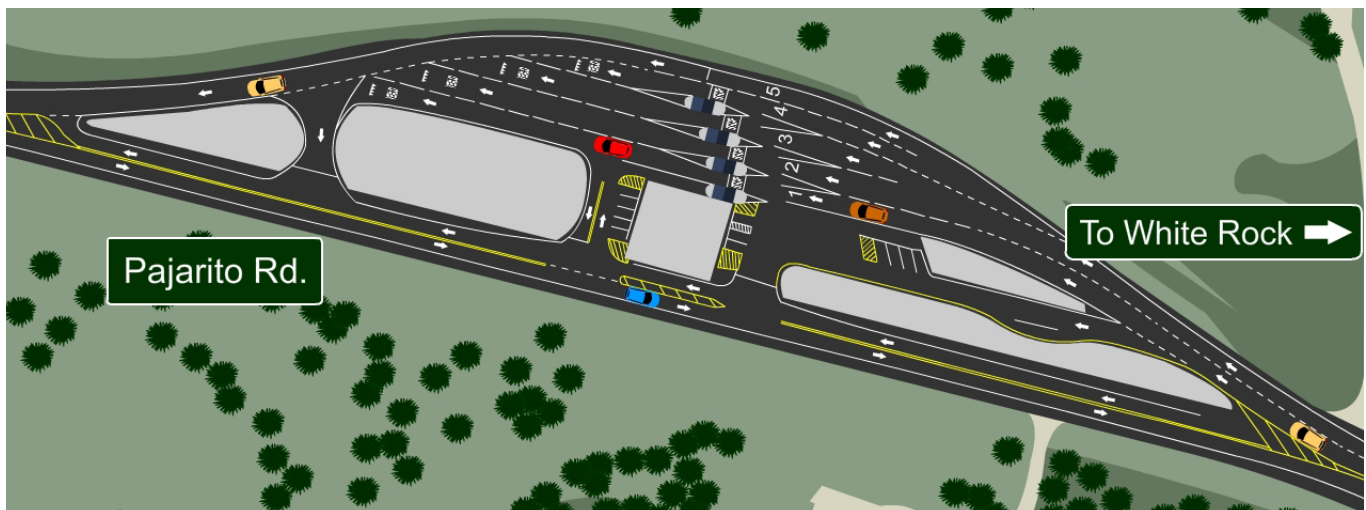

# Pajarito Corridor (Map 4)

## VEHICLE ACCESS PORTALS

TA-48 Vicinity

TA-36 Vicinity

Drivers of delivery vehicles entering Pajarito Road bounded by NM Highway 4 and Diamond Drive must stop at Post 10 for inspection passes. Protective Force officers stationed at the Pajarito Corridor VAPs will turn away delivery vehicles that have not been inspected at Post 10.  
**Note:** All vehicles (commercial, private, government) are subject to random inspections while on Laboratory property.  
**More Information:** [spp-questions@lanl.gov](mailto:spp-questions@lanl.gov)