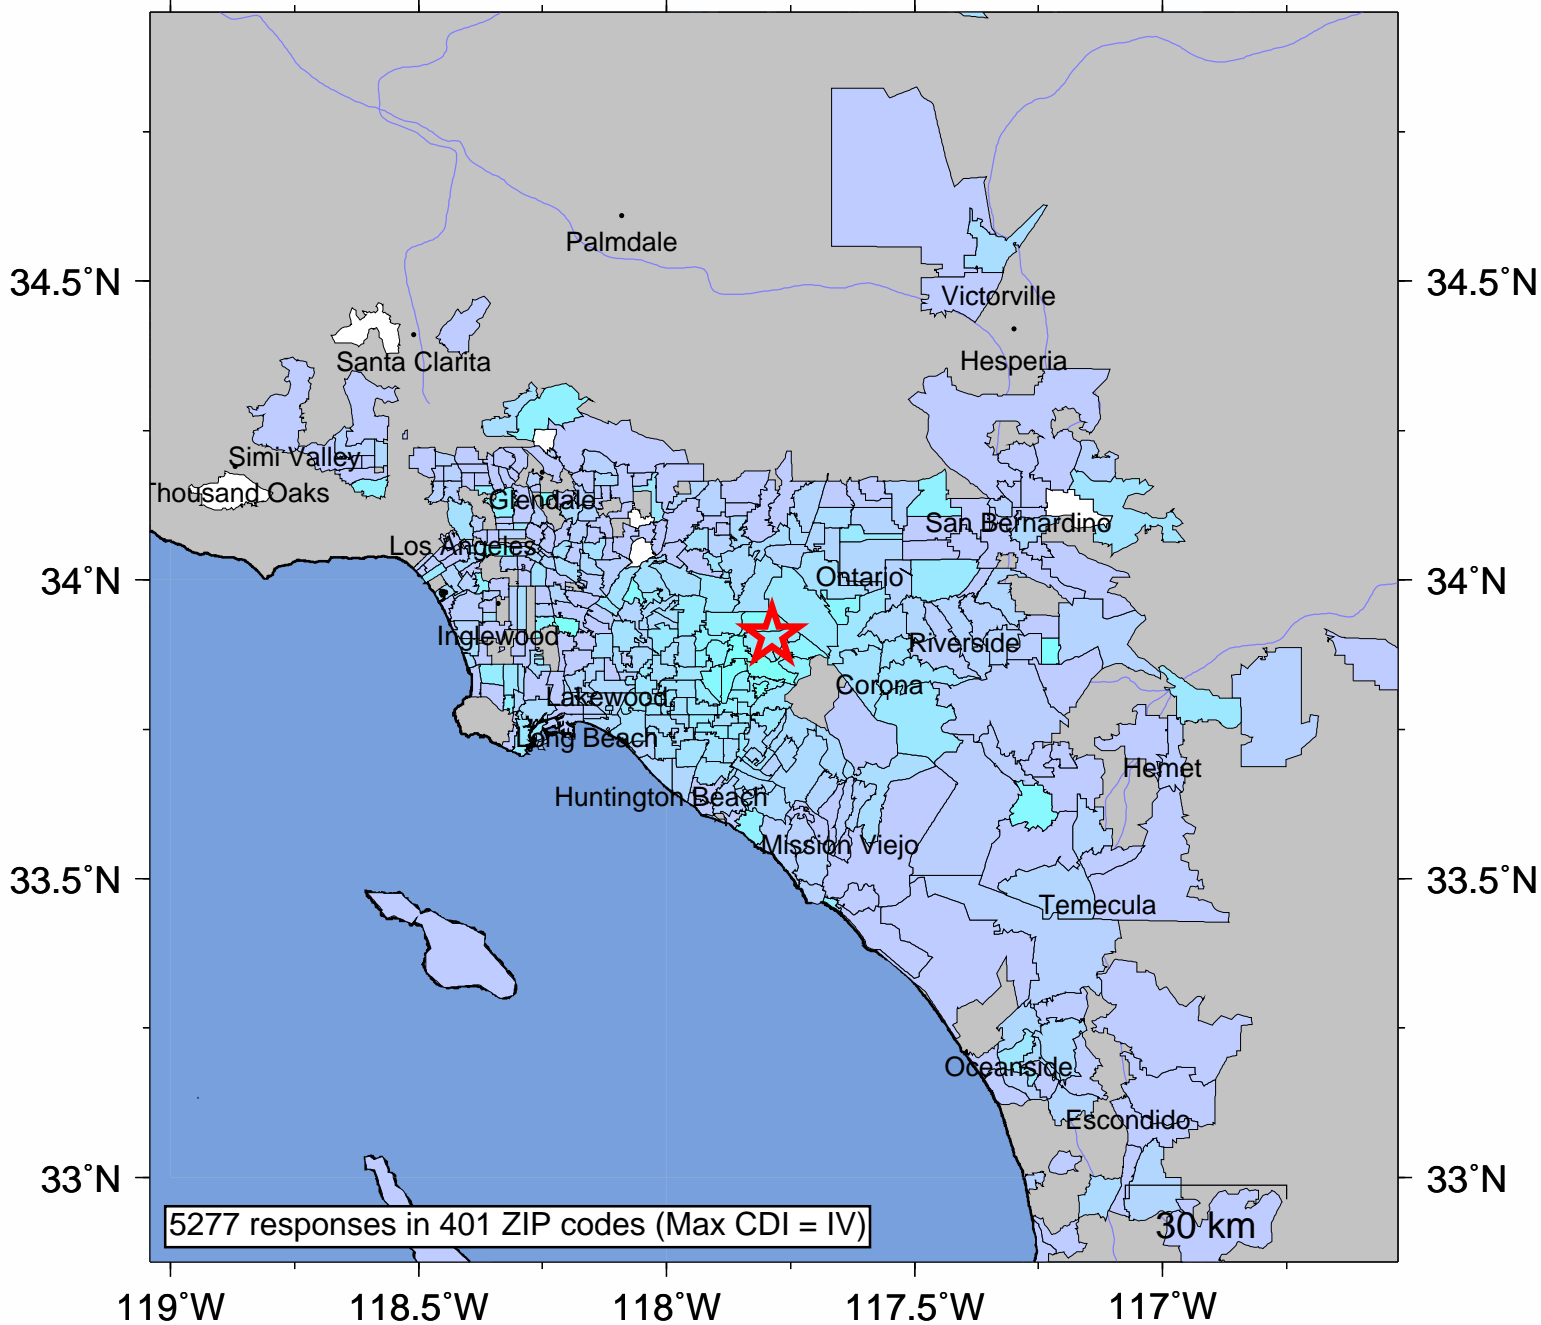

USGS Community Internet Intensity Map GREATER LOS ANGELES AREA, CALIFORNIA

Aug 29 2012 01:31:00 PM local 33.907N 117.7875W M4.1 Depth: 9 km ID:ci15207433

INTENSITY	I	II-III	IV	V	VI	VII	VIII	IX	X+
SHAKING	Not felt	Weak	Light	Moderate	Strong	Very strong	Severe	Violent	Extreme
DAMAGE	none	none	none	Very light	Light	Moderate	Moderate/Heavy	Heavy	V. Heavy