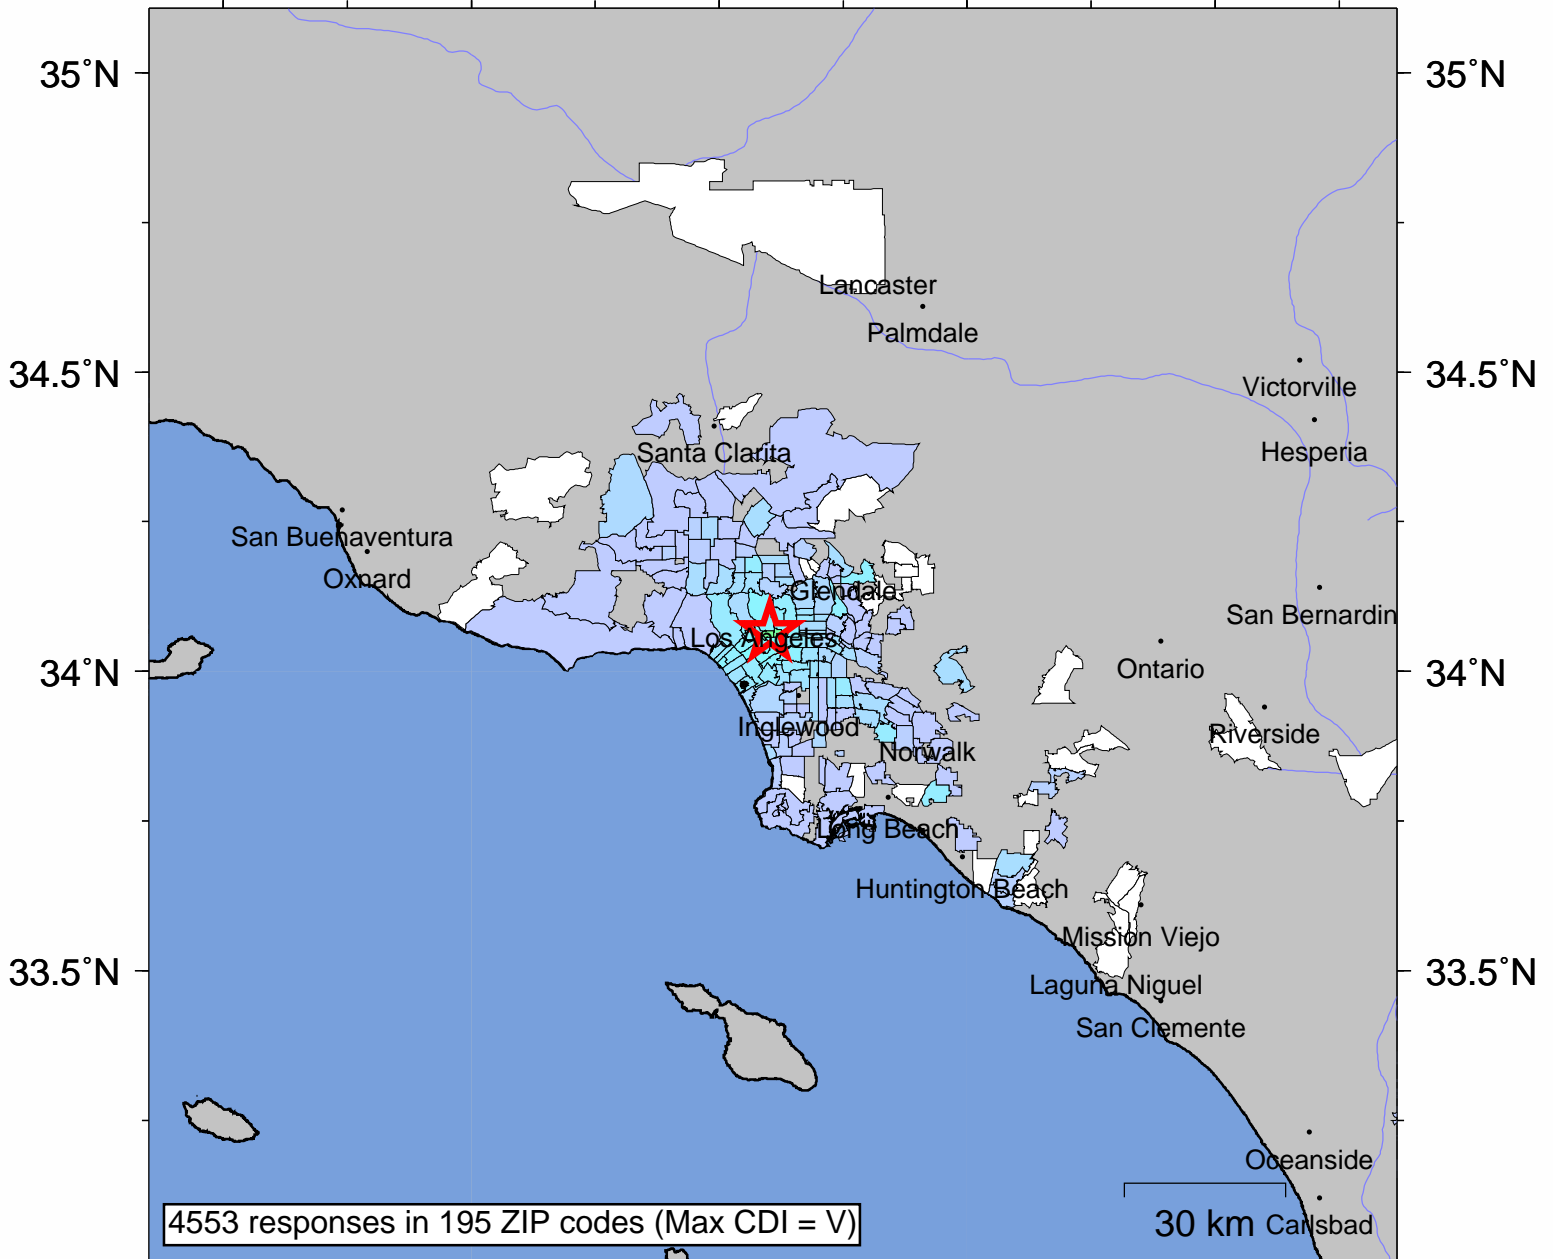

USGS Community Internet Intensity Map GREATER LOS ANGELES AREA, CALIFORNIA

Sep 7 2012 12:03:09 AM local 34.066N 118.3983W M3.4 Depth: 1 km ID:ci15211897

INTENSITY	I	II-III	IV	V	VI	VII	VIII	IX	X+
SHAKING	Not felt	Weak	Light	Moderate	Strong	Very strong	Severe	Violent	Extreme
DAMAGE	none	none	none	Very light	Light	Moderate	Moderate/Heavy	Heavy	V. Heavy