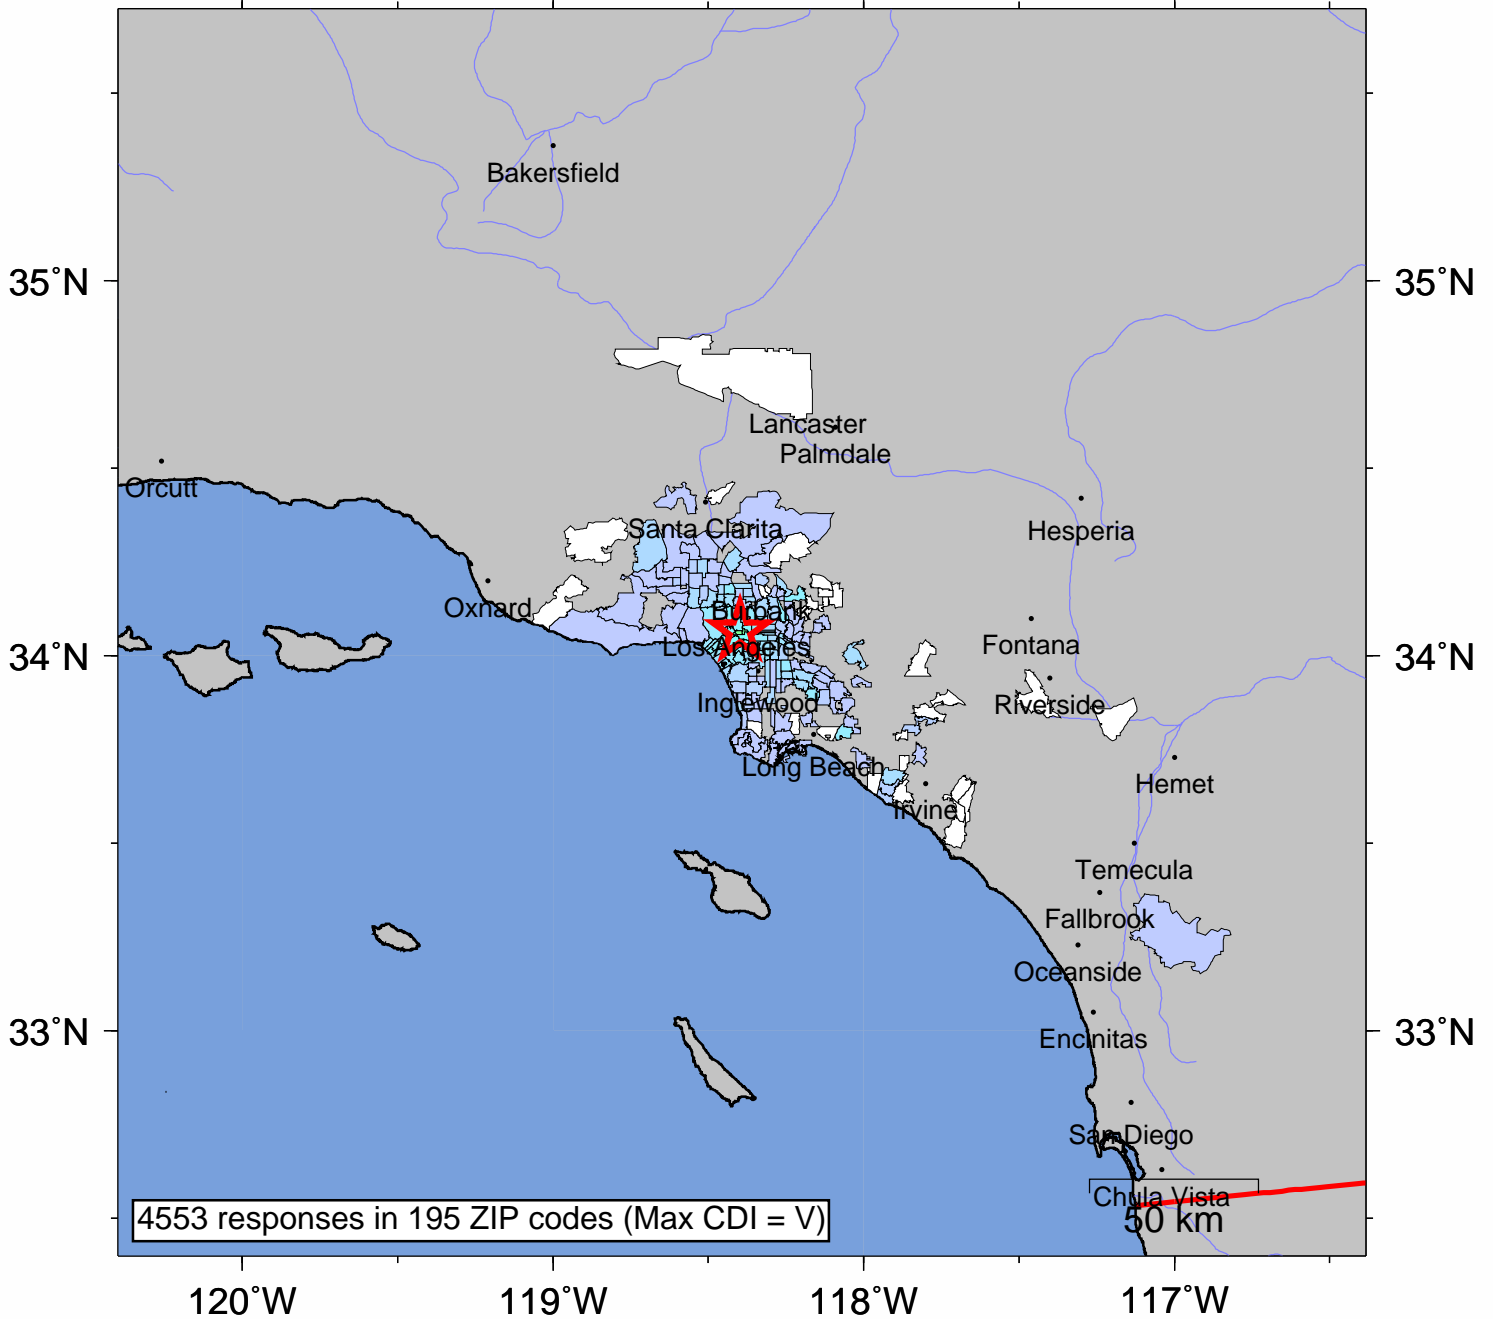

# USGS Community Internet Intensity Map GREATER LOS ANGELES AREA, CALIFORNIA

Sep 7 2012 12:03:09 AM local 34.066N 118.3983W M3.4 Depth: 1 km ID:ci15211897

INTENSITY	I	II-III	IV	V	VI	VII	VIII	IX	X+
SHAKING	Not felt	Weak	Light	Moderate	Strong	Very strong	Severe	Violent	Extreme
DAMAGE	none	none	none	Very light	Light	Moderate	Moderate/Heavy	Heavy	V. Heavy