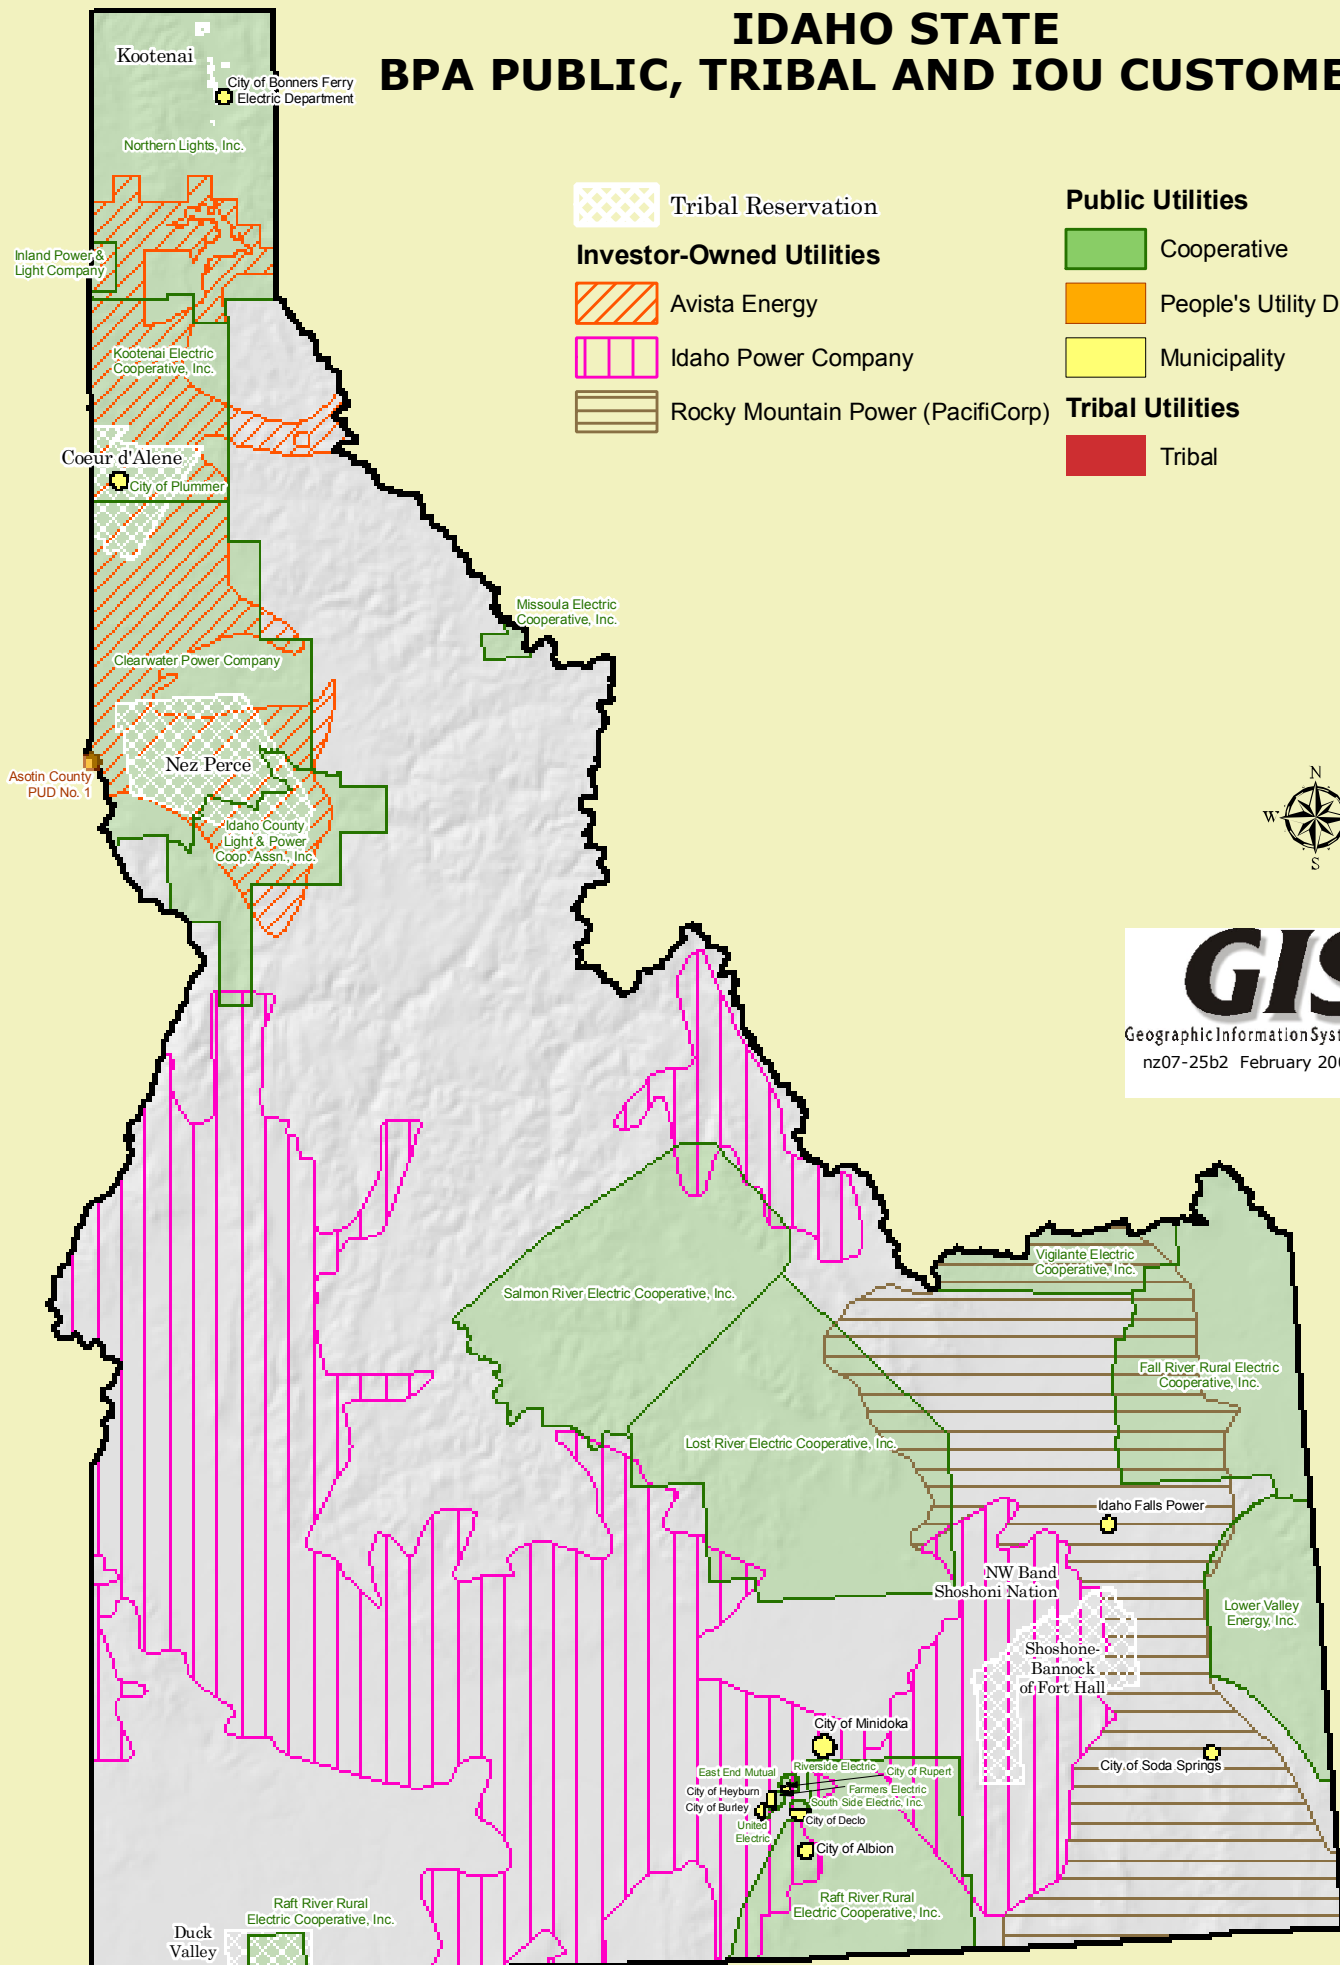

IDAHO STATE BPA PUBLIC, TRIBAL AND IOU CUSTOMERS

 Tribal Reservation

Investor-Owned Utilities

 Avista Energy

 Idaho Power Company

 Rocky Mountain Power (PacifiCorp)

Public Utilities

 Cooperative

 People's Utility District

 Municipality

Tribal Utilities

 Tribal

GIS
Geographic Information Systems
nz07-25b2 February 2007