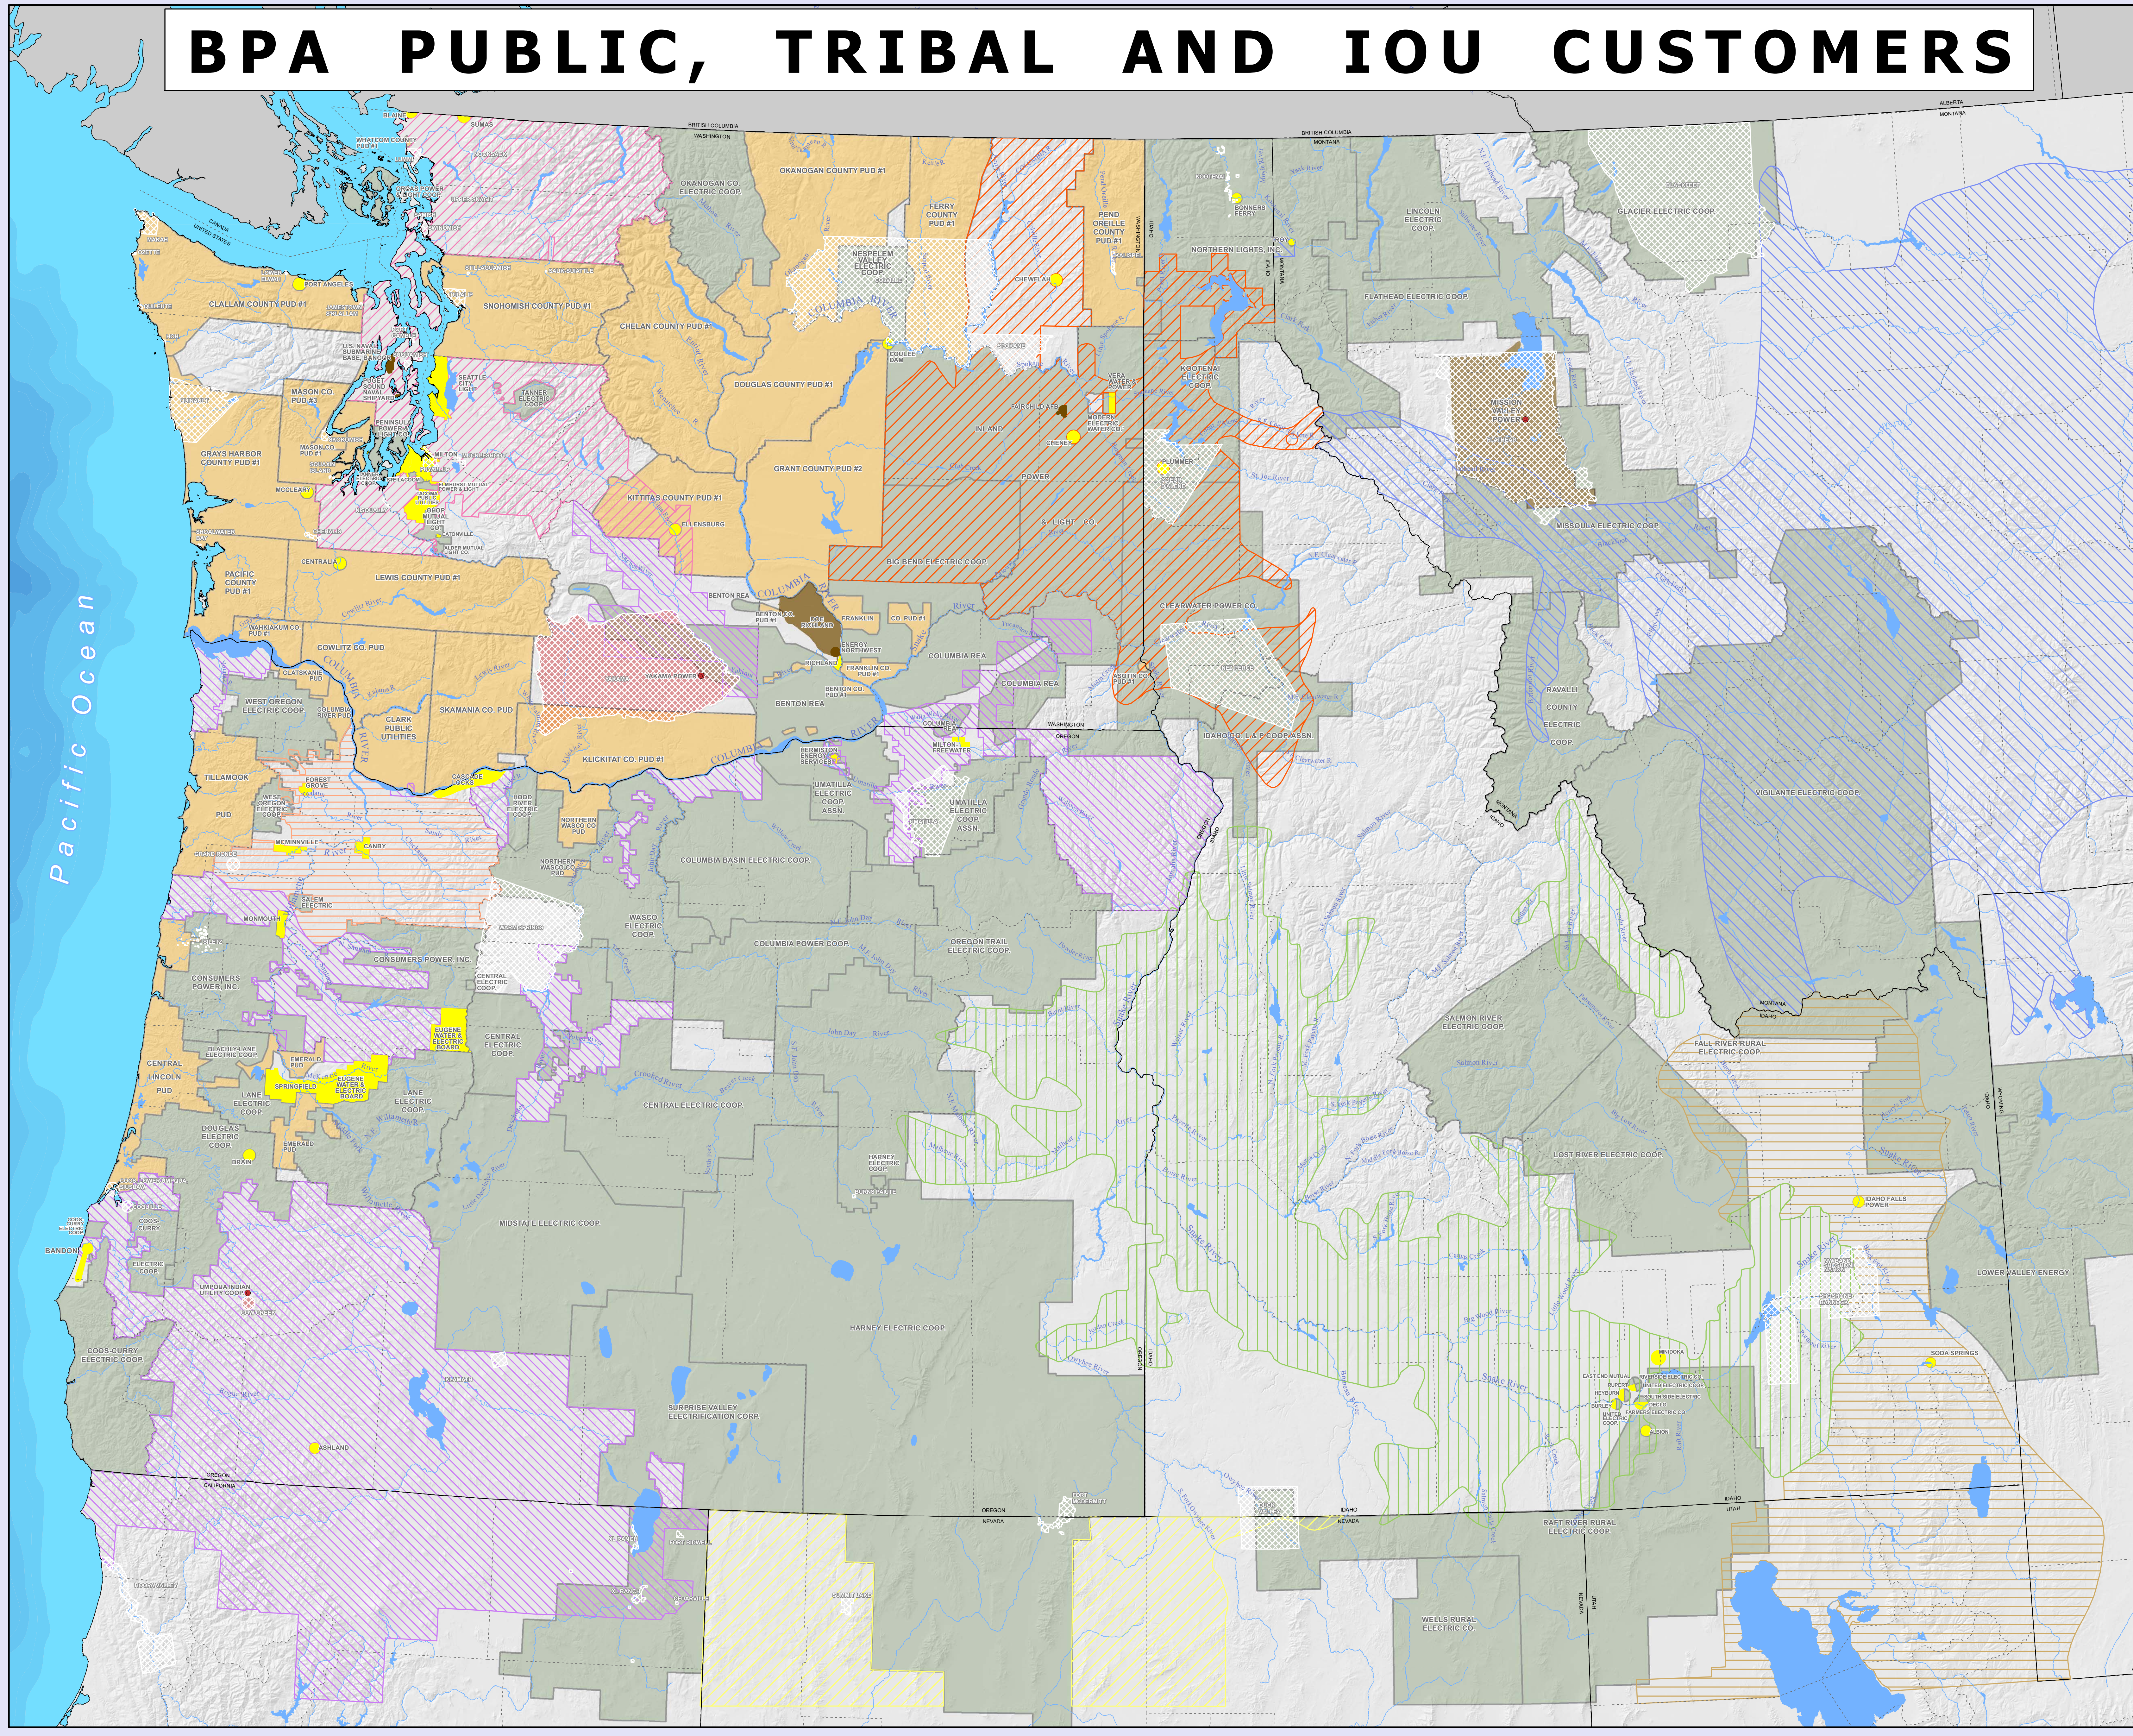

BPA PUBLIC, TRIBAL AND IOU CUSTOMERS

LEGEND

- Public Utilities**
- Cooperative
 - Public Utility District (Called People's Utility District in Oregon)
 - Municipality
 - Federal
- Tribal Utilities**
- Tribal
- Investor-Owned Utilities**
- Avista Energy
 - Idaho Power Company
 - NorthWestern Energy
 - PacifiCorp
 - Portland General Electric
 - Puget Sound Energy
 - Sierra Pacific Power
 - Rocky Mountain Power (PacifiCorp)
 - Tribal Reservation
 - County Boundary

This product was made for informational and display purposes only and was created with best available data at time of production. It does not represent any legal information or boundaries. Source: BPA Regional GIS Database, 2007.