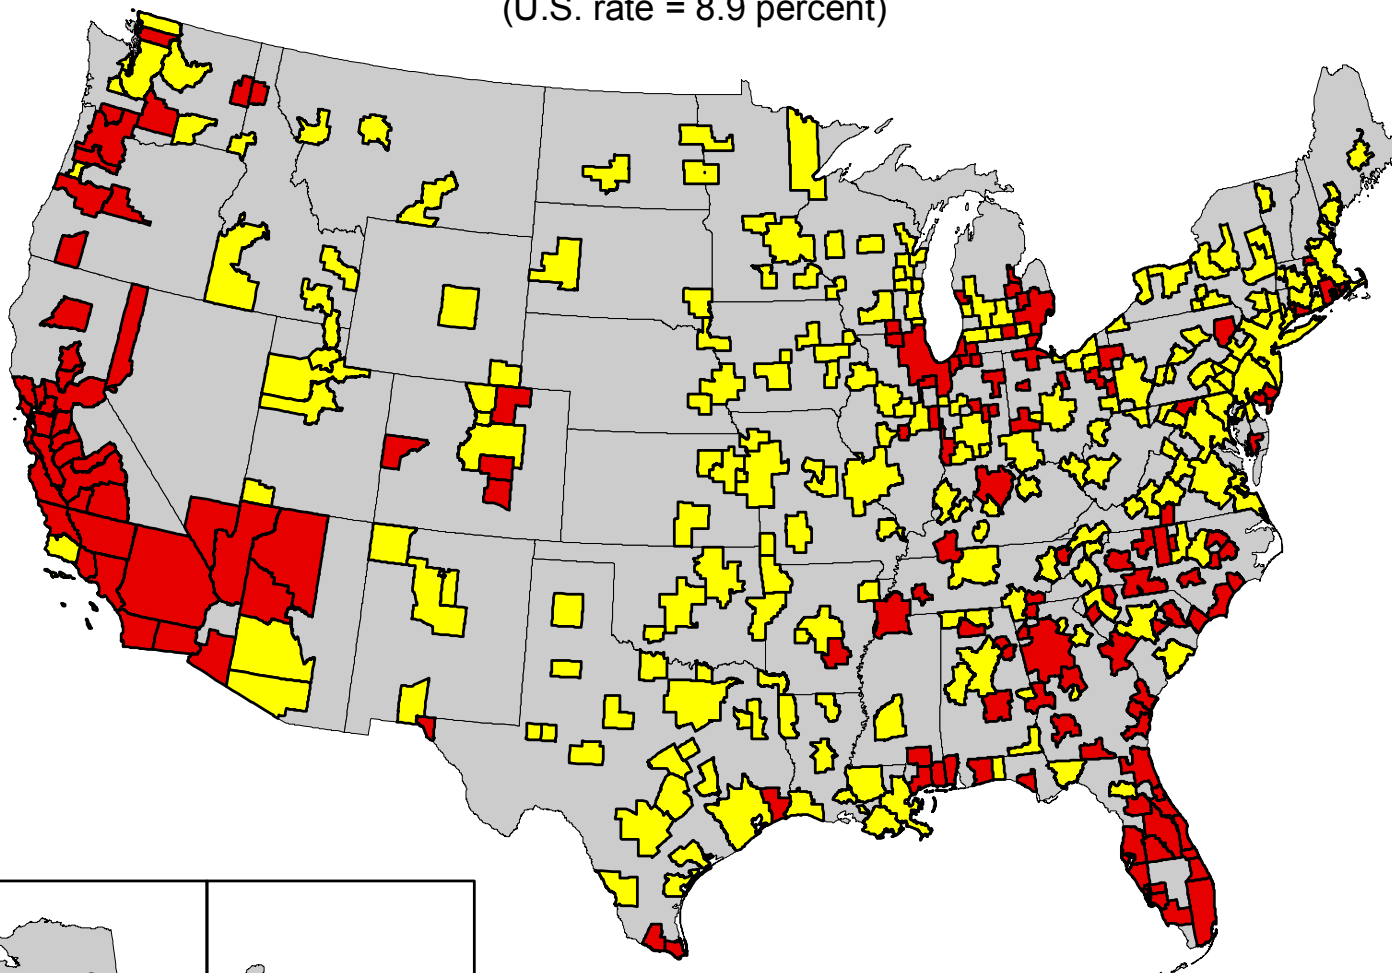

Unemployment rates for metropolitan areas, 2011 annual averages

(U.S. rate = 8.9 percent)

SOURCE: Bureau of Labor Statistics
Local Area Unemployment Statistics

NOTE: Map includes data for 372 metropolitan
areas based on Office of Management
and Budget Bulletin No. 10-02.

 Above U.S. average
 U.S. average or below