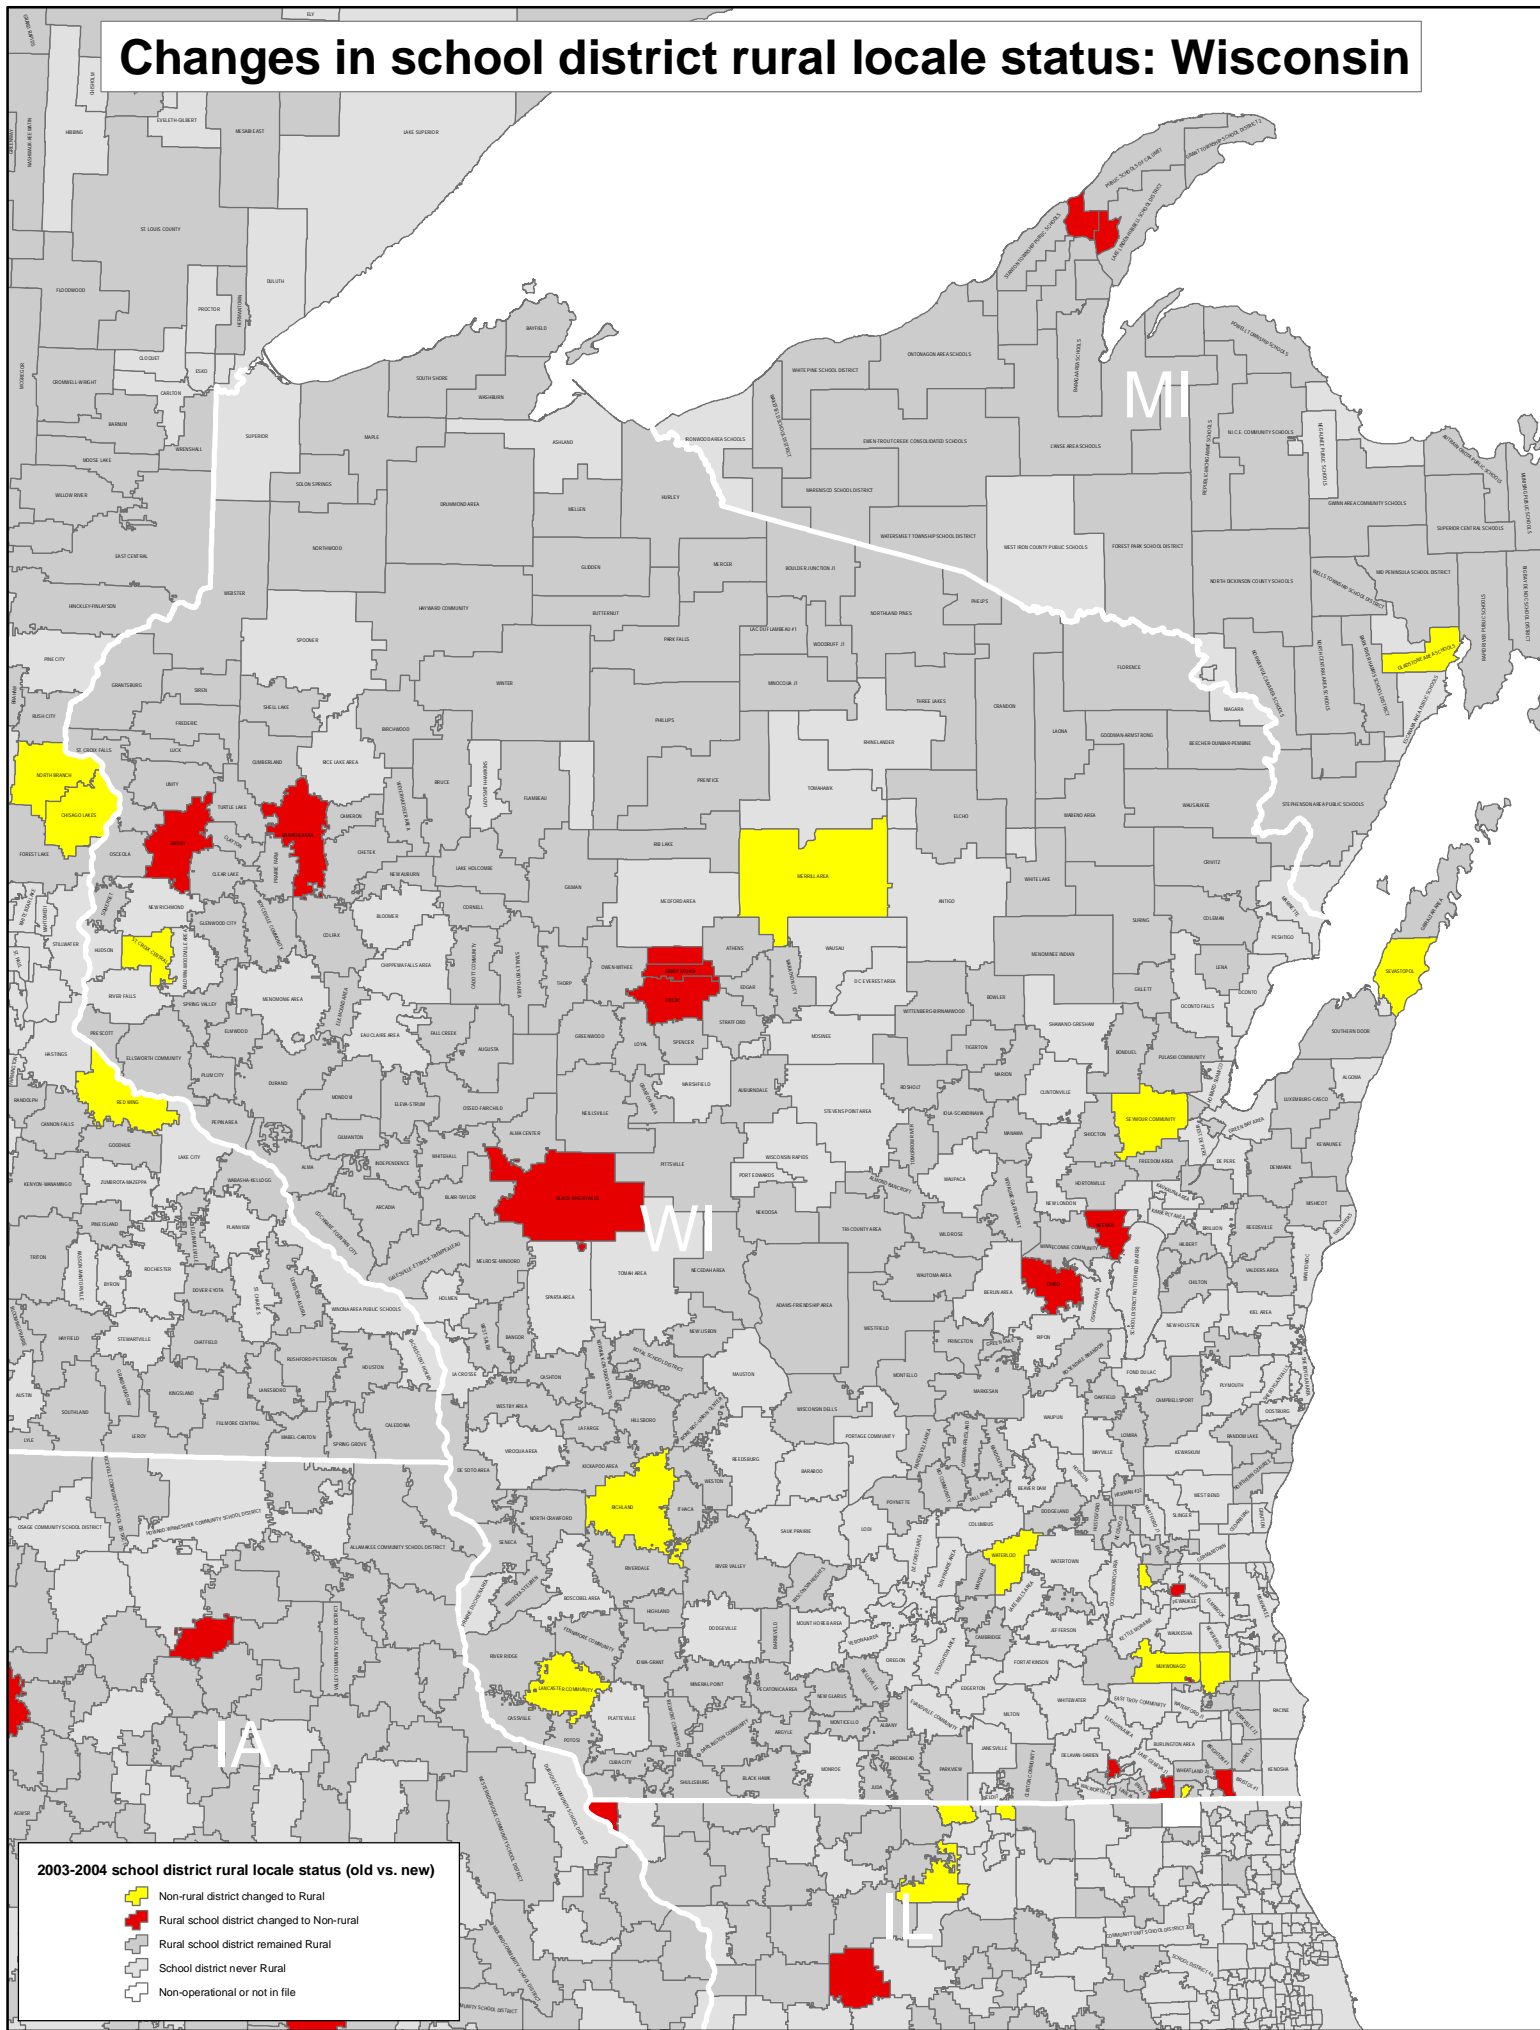

Changes in school district rural locale status: Wisconsin

2003-2004 school district rural locale status (old vs. new)

- Non-rural district changed to Rural
- Rural school district changed to Non-rural
- Rural school district remained Rural
- School district never Rural
- Non-operational or not in file