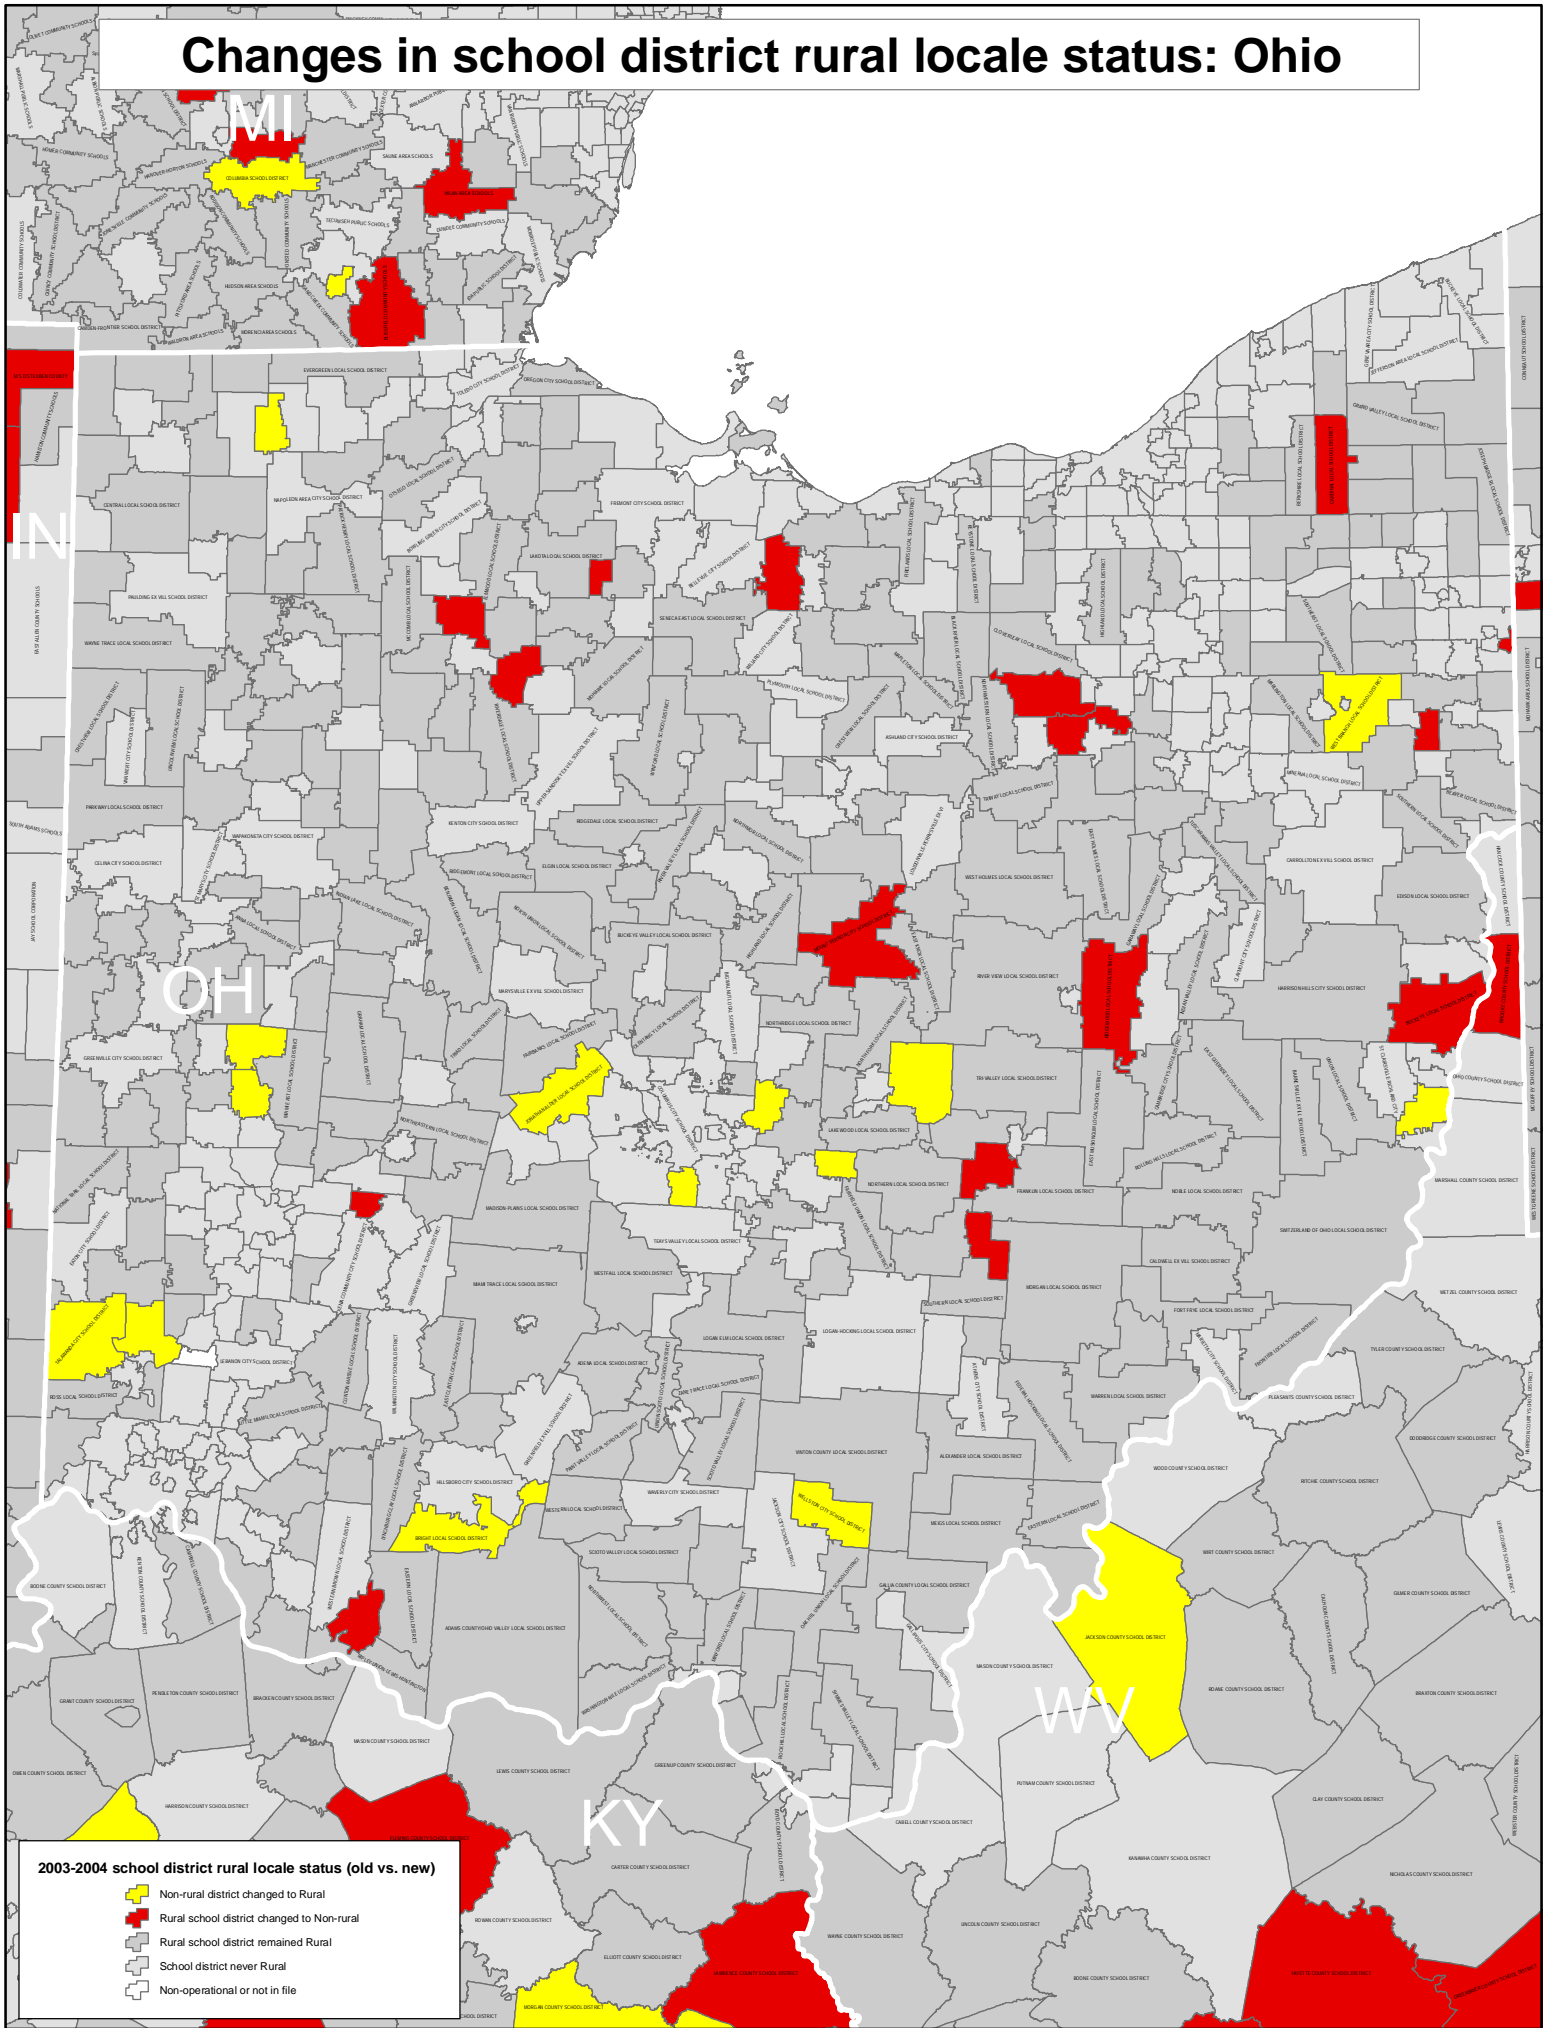

# Changes in school district rural locale status: Ohio

2003-2004 school district rural locale status (old vs. new)

- Non-rural district changed to Rural
- Rural school district changed to Non-rural
- Rural school district remained Rural
- School district never Rural
- Non-operational or not in file