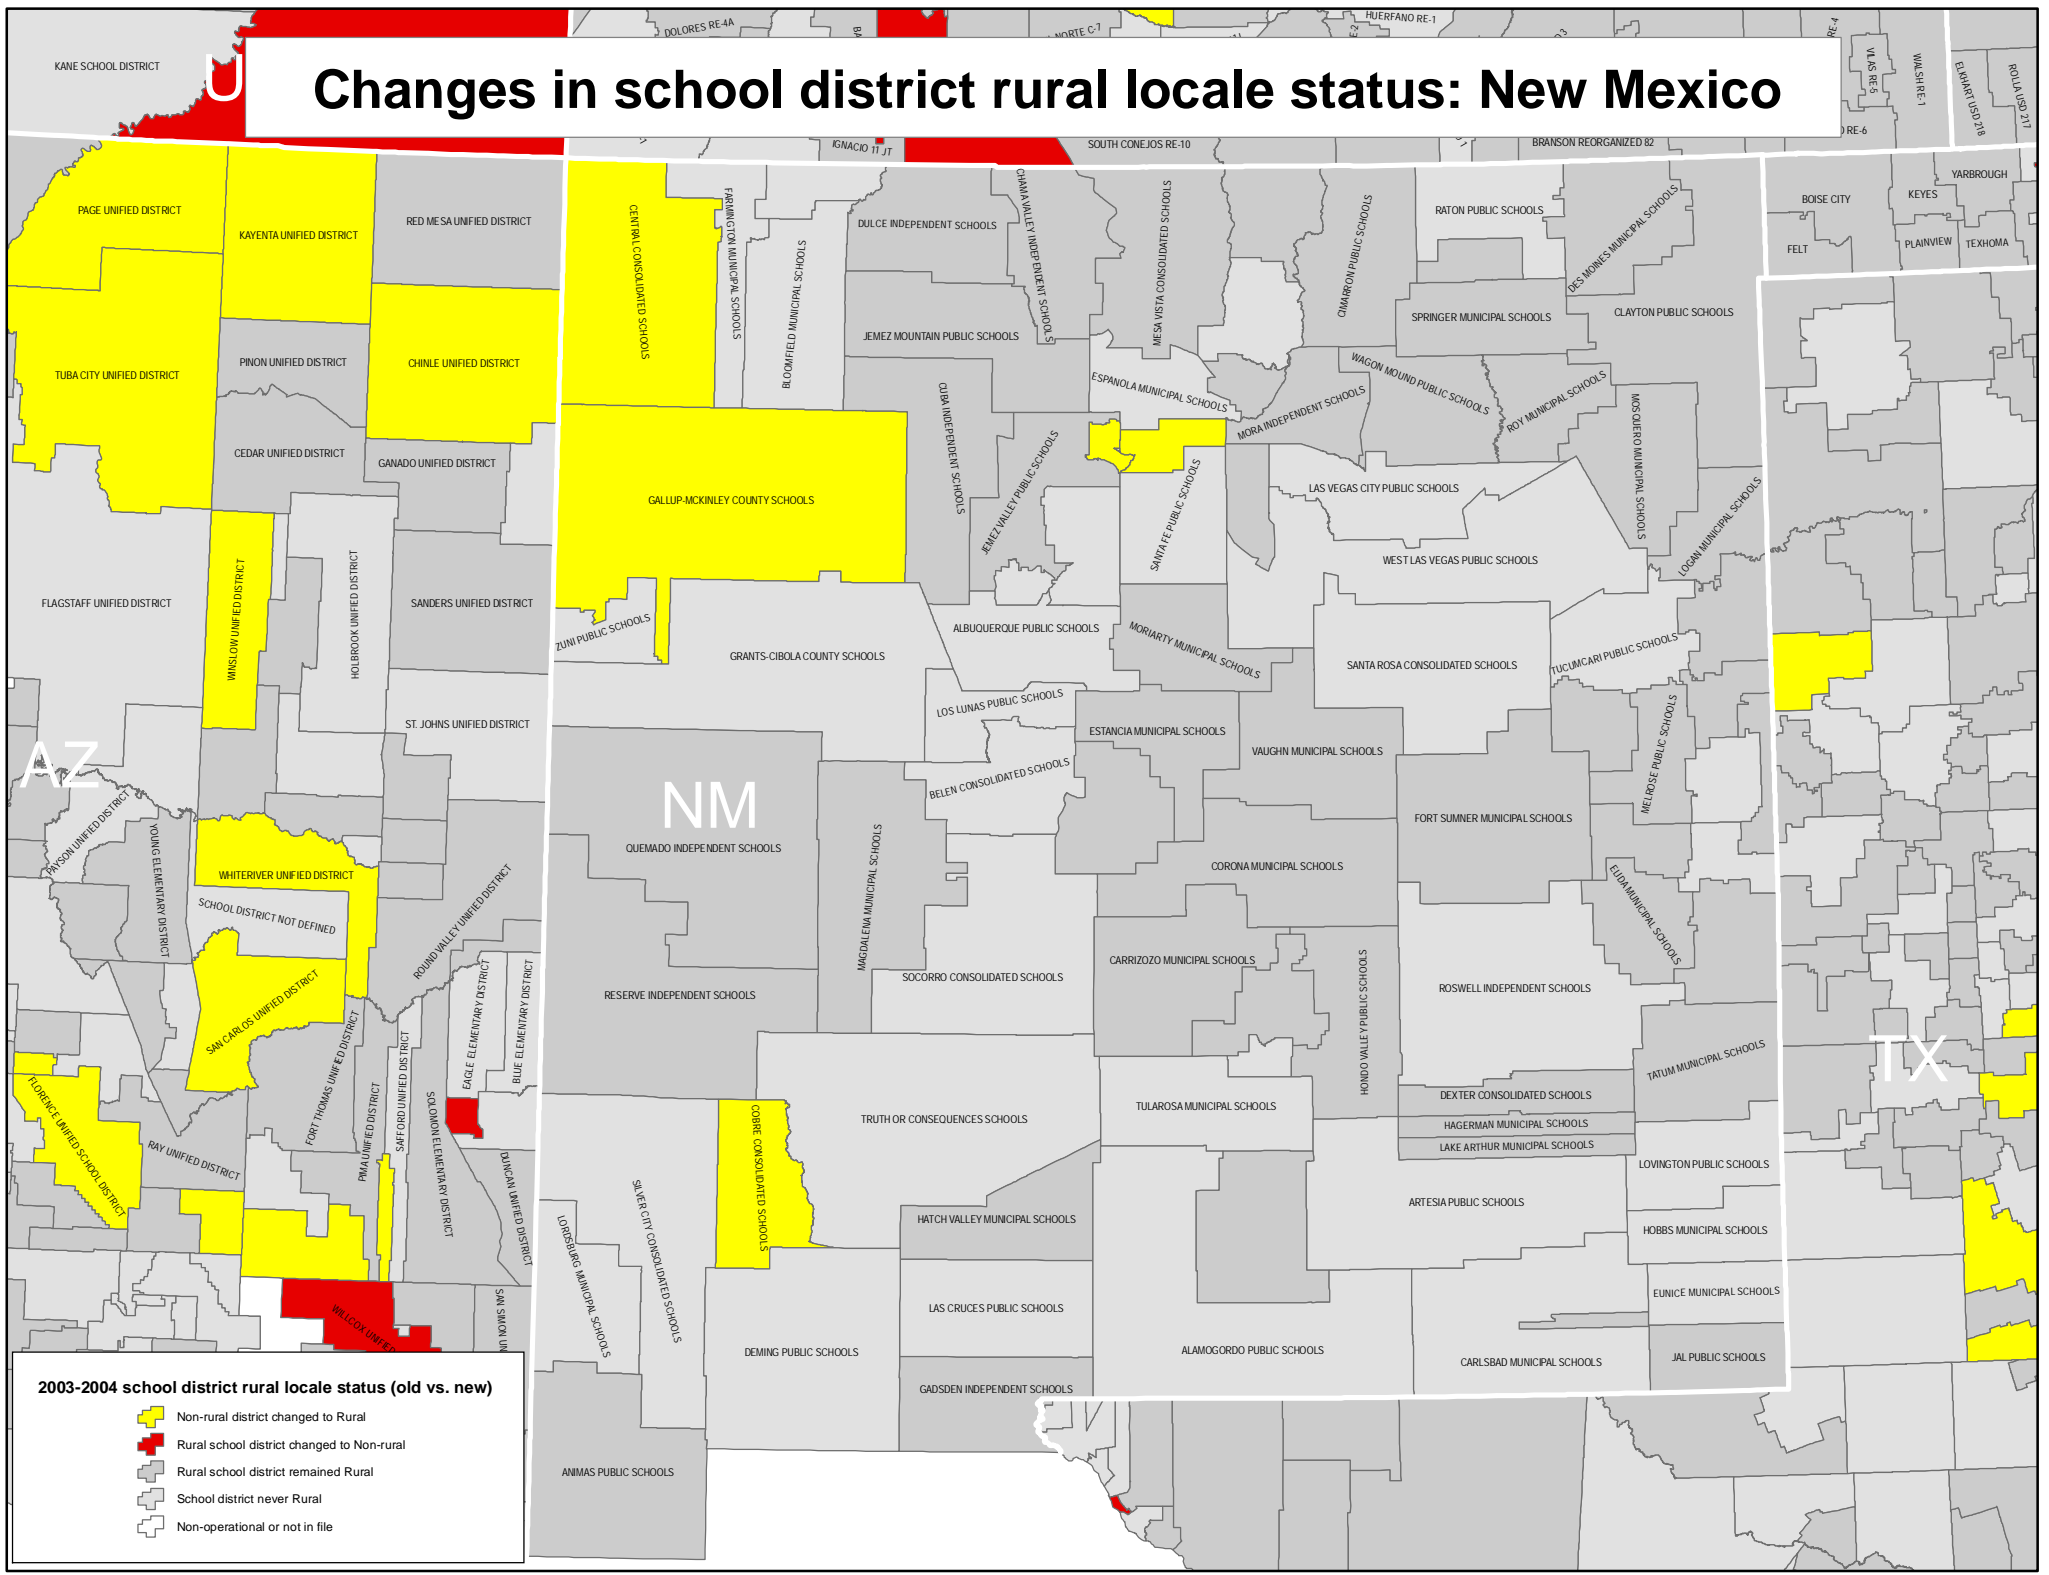

Changes in school district rural locale status: New Mexico

2003-2004 school district rural locale status (old vs. new)

- Non-rural district changed to Rural
- Rural school district changed to Non-rural
- Rural school district remained Rural
- School district never Rural
- Non-operational or not in file