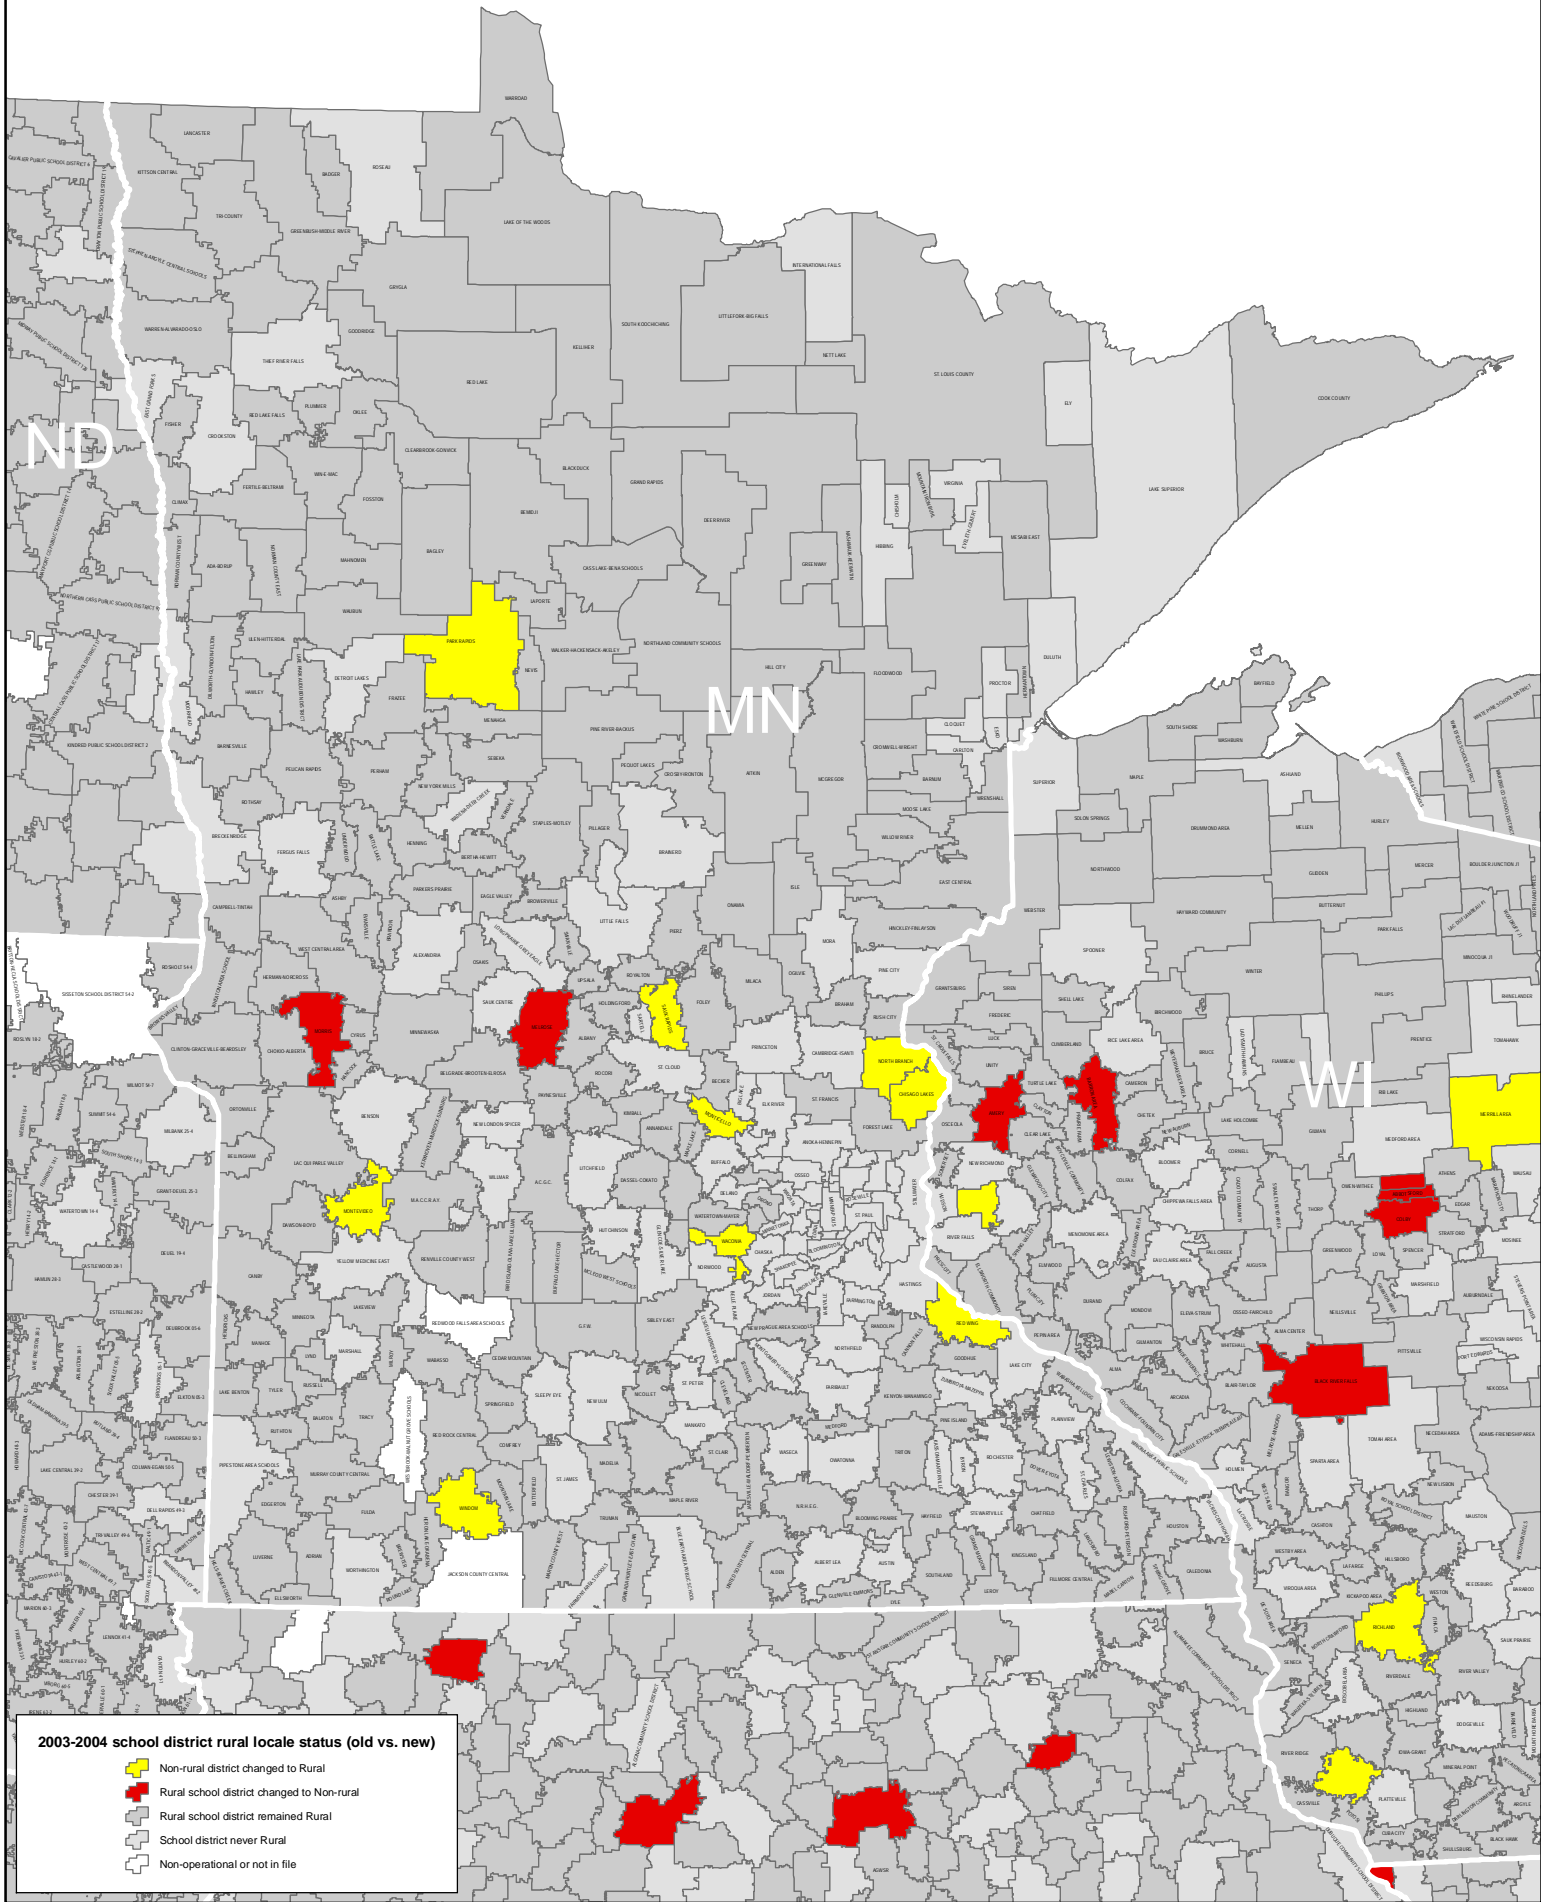

Changes in school district rural locale status: Minnesota

2003-2004 school district rural locale status (old vs. new)

- Non-rural district changed to Rural
- Rural school district changed to Non-rural
- Rural school district remained Rural
- School district never Rural
- Non-operational or not in file