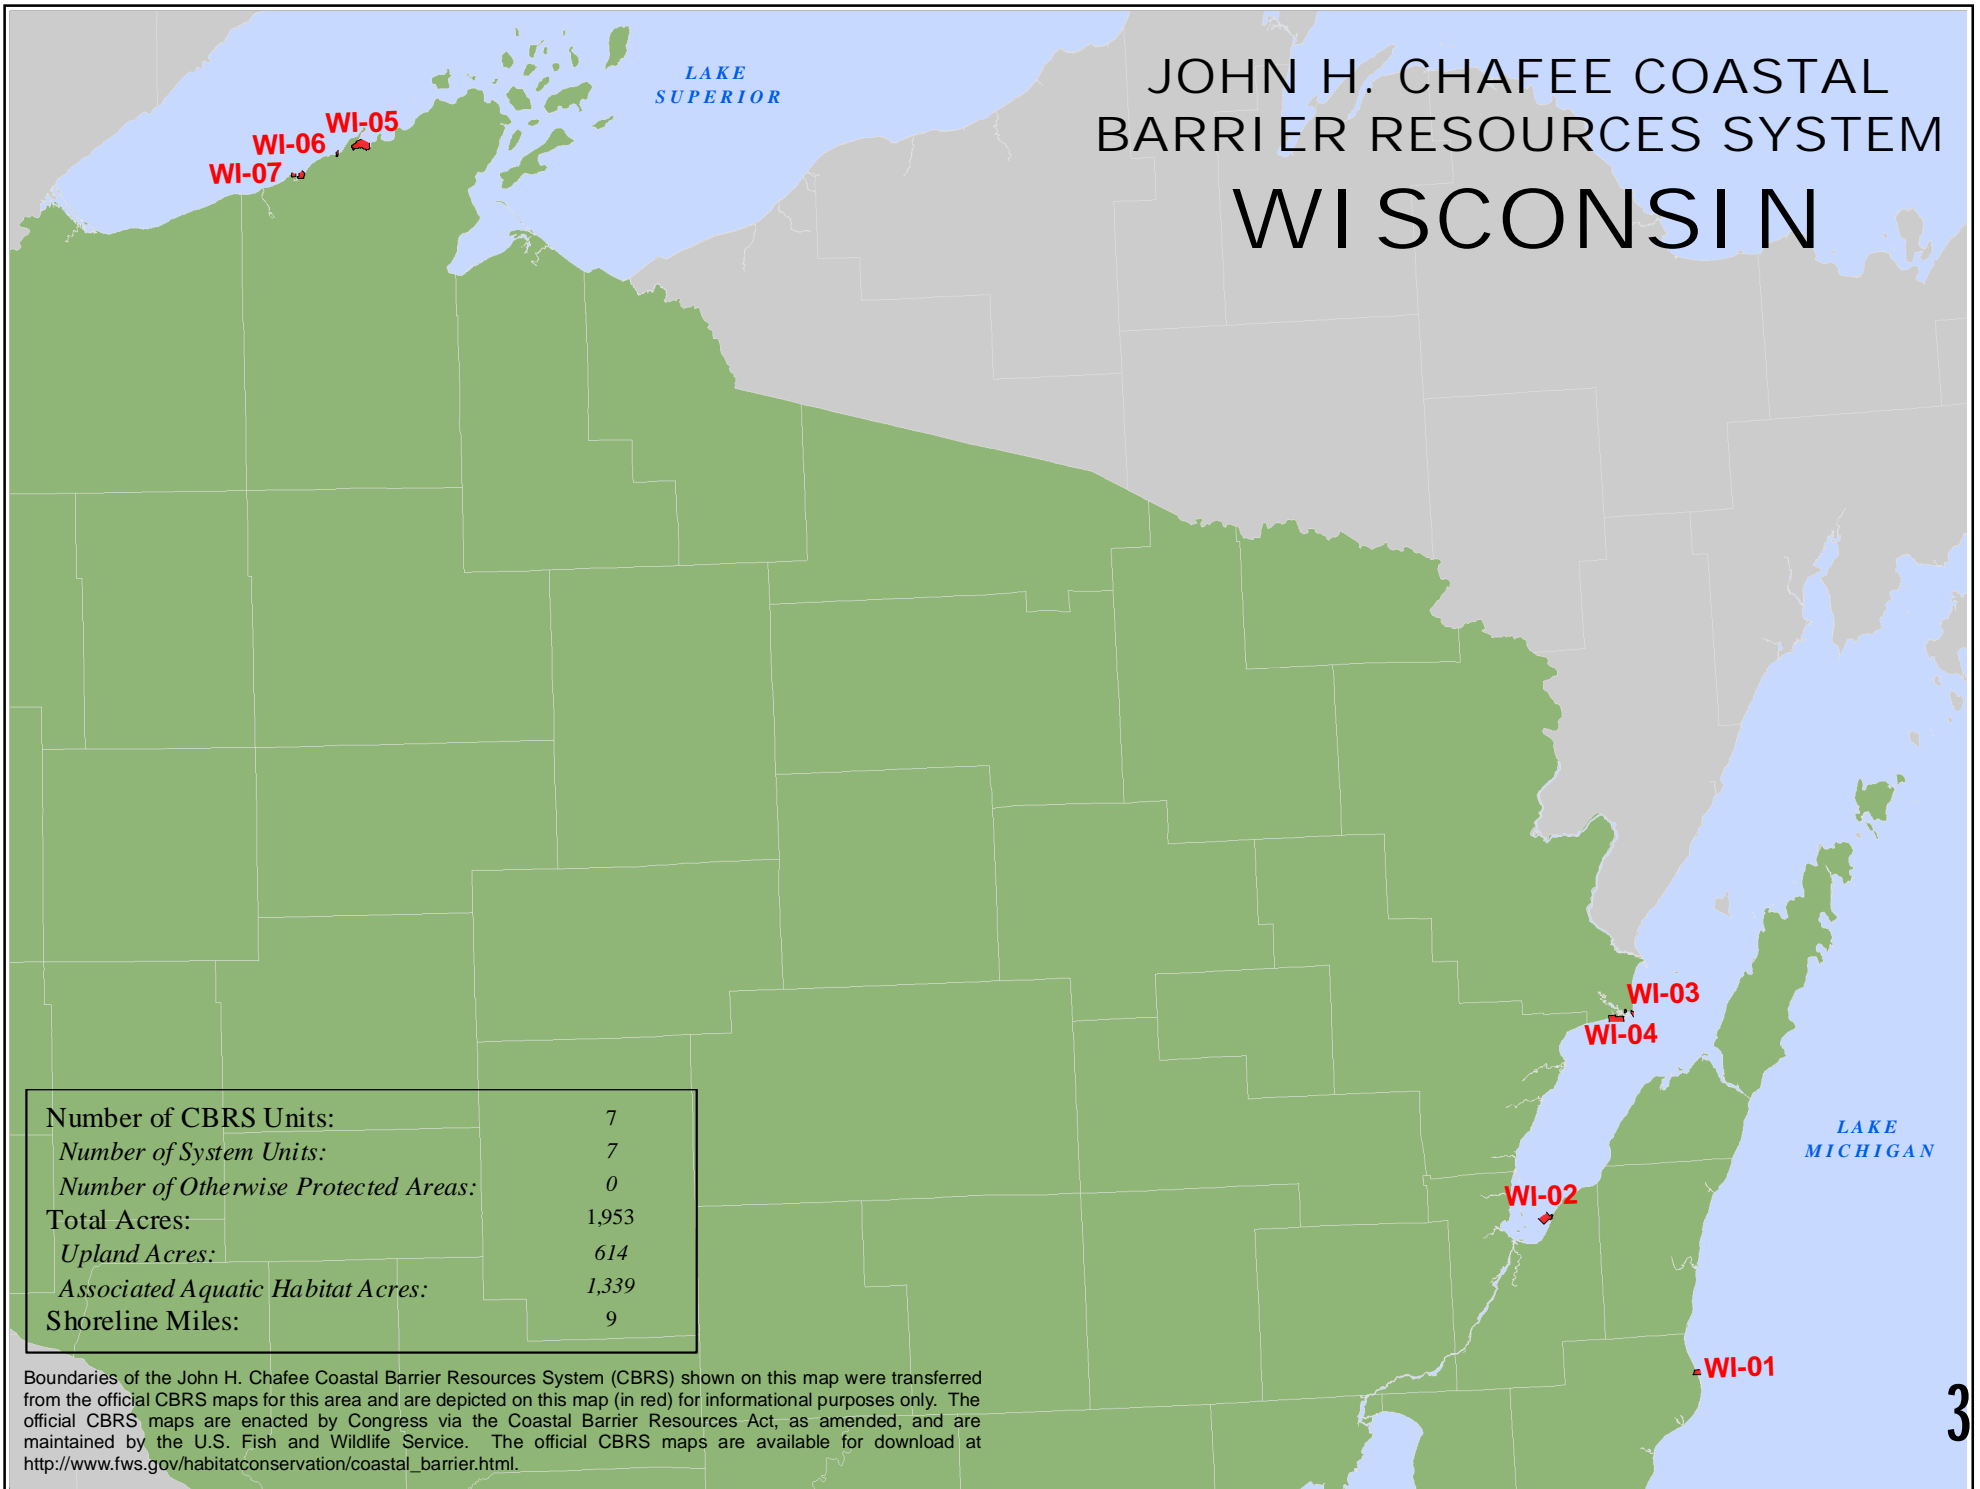

JOHN H. CHAFEE COASTAL BARRIER RESOURCES SYSTEM WISCONSIN

Number of CBRS Units:	7
Number of System Units:	7
Number of Otherwise Protected Areas:	0
Total Acres:	1,953
Upland Acres:	614
Associated Aquatic Habitat Acres:	1,339
Shoreline Miles:	9

Boundaries of the John H. Chafee Coastal Barrier Resources System (CBRS) shown on this map were transferred from the official CBRS maps for this area and are depicted on this map (in red) for informational purposes only. The official CBRS maps are enacted by Congress via the Coastal Barrier Resources Act, as amended, and are maintained by the U.S. Fish and Wildlife Service. The official CBRS maps are available for download at http://www.fws.gov/habitatconservation/coastal_barrier.html.