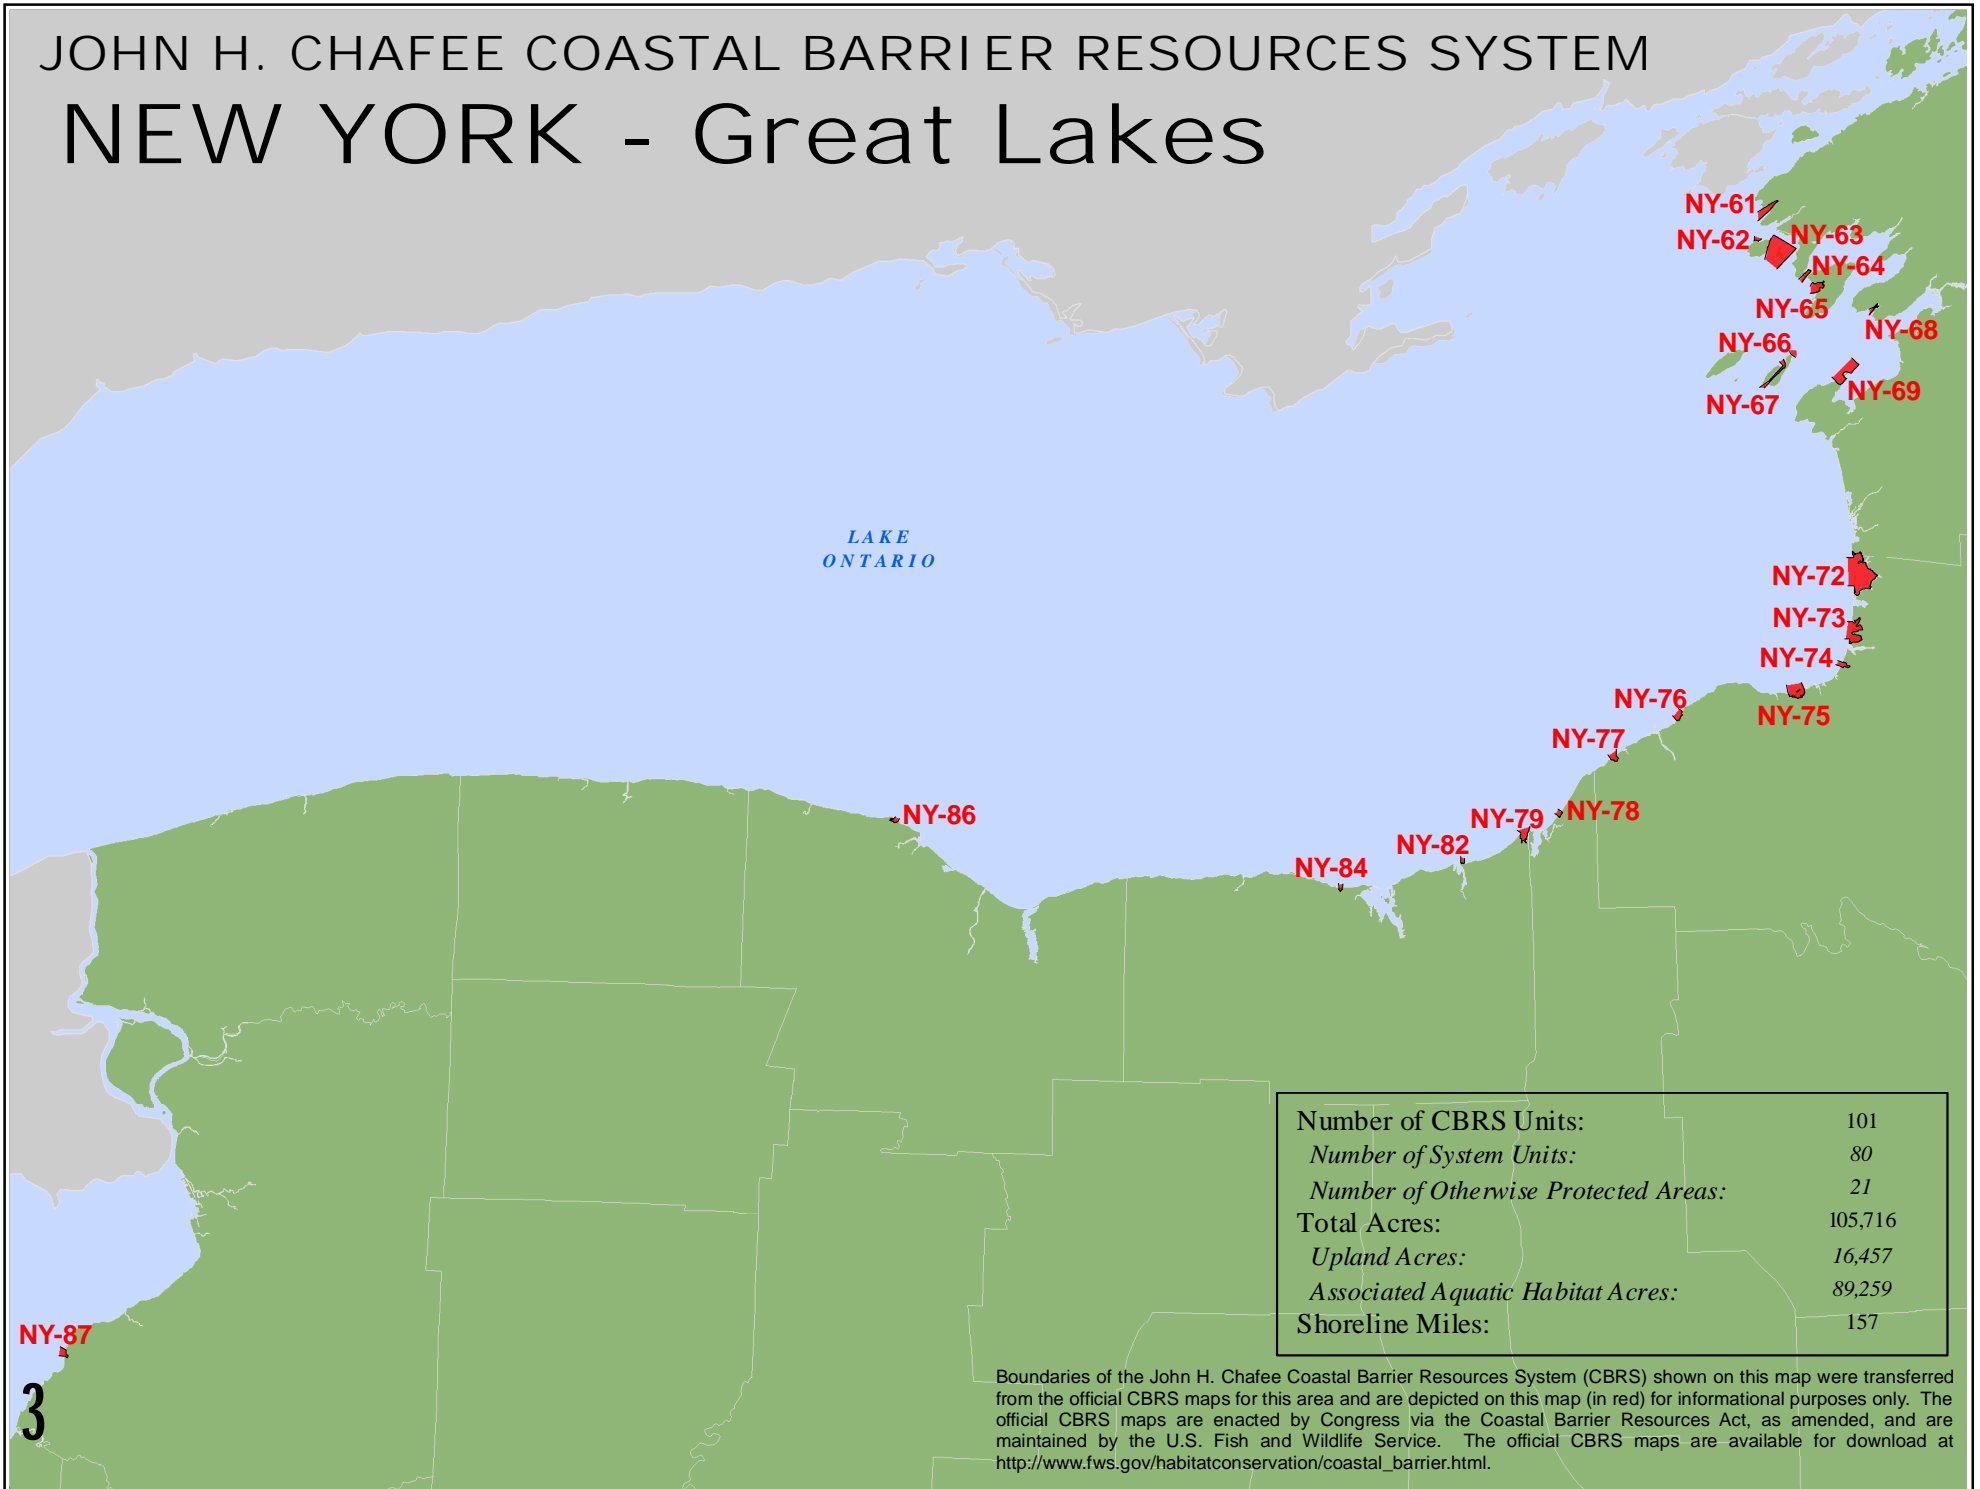

JOHN H. CHAFEE COASTAL BARRIER RESOURCES SYSTEM

NEW YORK - Great Lakes

Boundaries of the John H. Chafee Coastal Barrier Resources System (CBRS) shown on this map were transferred from the official CBRS maps for this area and are depicted on this map (in red) for informational purposes only. The official CBRS maps are enacted by Congress via the Coastal Barrier Resources Act, as amended, and are maintained by the U.S. Fish and Wildlife Service. The official CBRS maps are available for download at http://www.fws.gov/habitatconservation/coastal_barrier.html.

NY-87

3