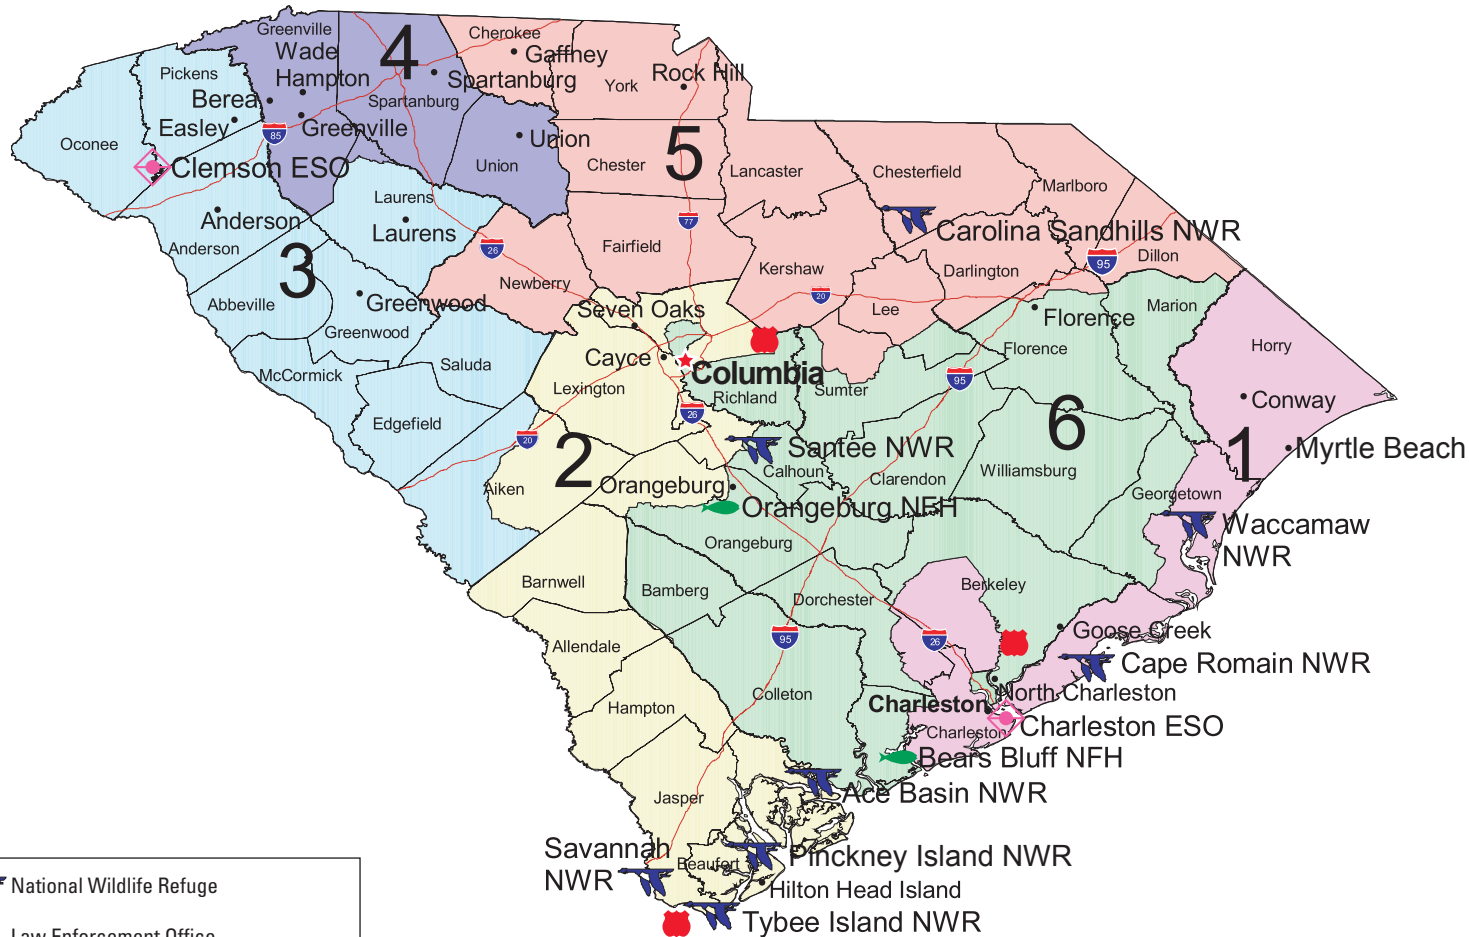

# South Carolina Congressional Districts

Gov. Mark Sanford (R)  
 Sen. Lindsey Graham (R)  
 Sen. Jim DeMint (R)

1st Rep. Henry E. Brown, Jr. (R)  
 2nd Rep. Joe Wilson (R)  
 3rd Rep. J. Gresham Barrett (R)  
 4th Rep. Bob Inglis (R)  
 5th Rep. John M. Spratt, Jr. (D)  
 6th Rep. James Clyburn (D)

Republicans are indicated by (R), Democrats by (D).

-  National Wildlife Refuge
-  Law Enforcement Office
-  Ecological Services Field Office (ESO)
-  National Fish Hatchery

For more information on the Southeast Region:  
<http://www.fws.gov/southeast/ea/congressionalaffairs.html>