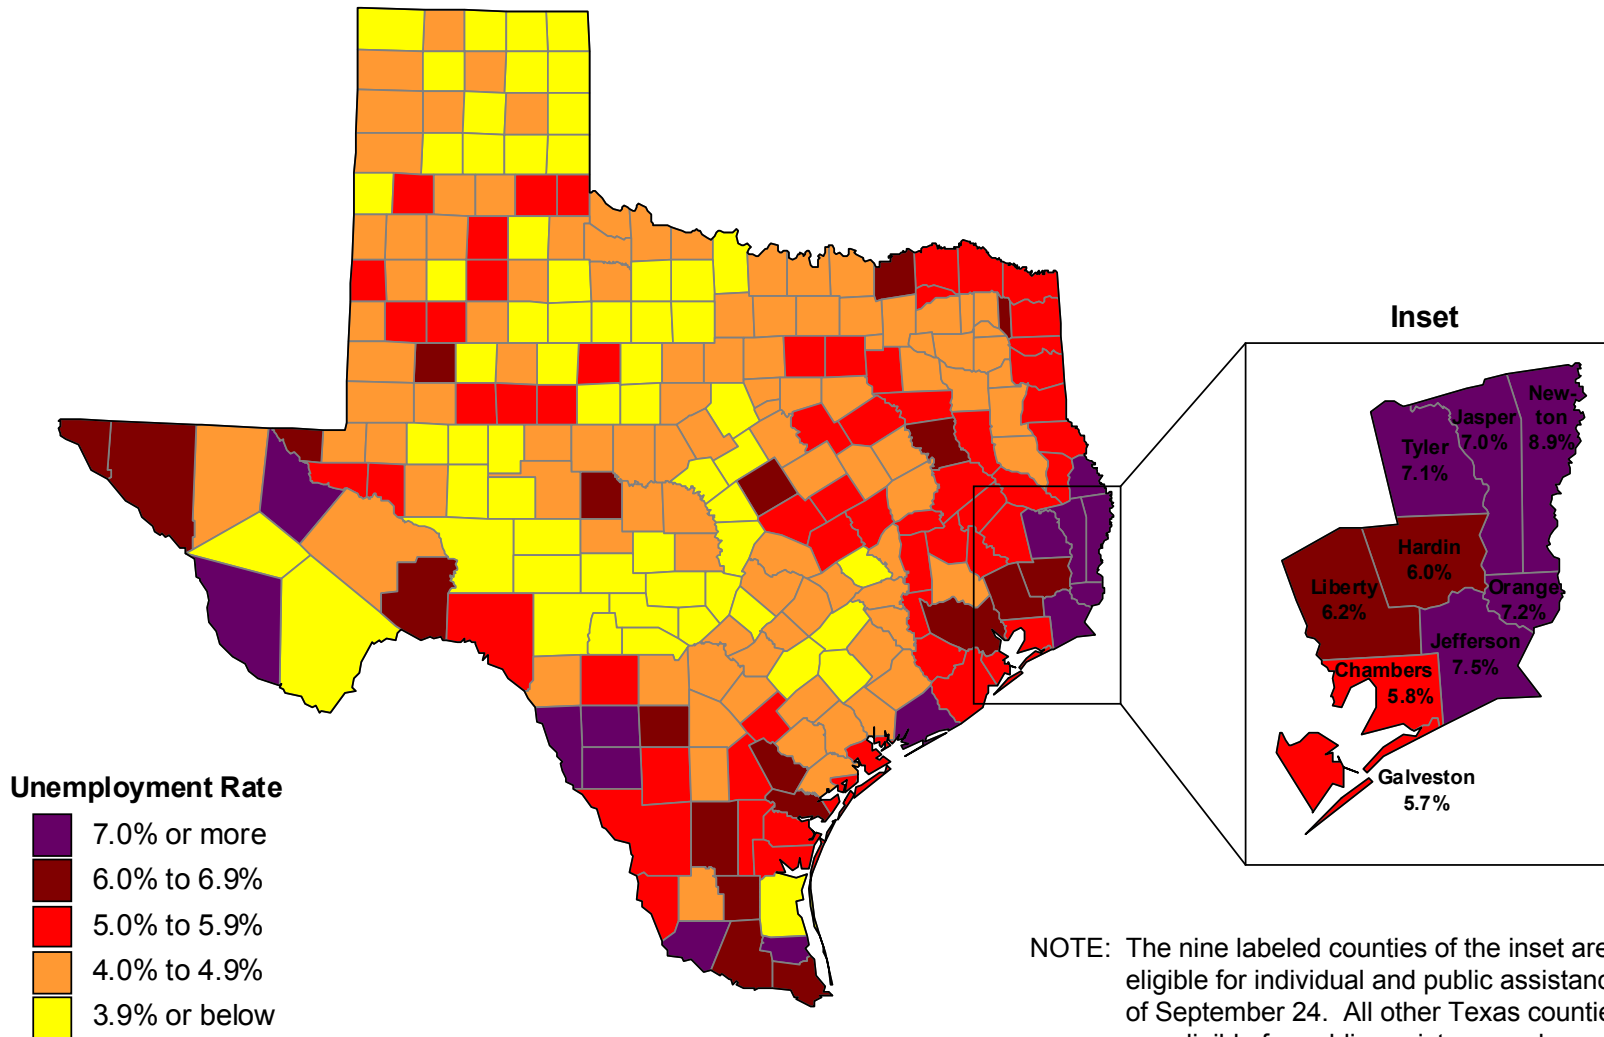

# Unemployment rates by county and disaster assistance eligibility in Texas, September 2005, not seasonally adjusted

(State rate = 5.3%; U.S. rate = 4.8%)

NOTE: The nine labeled counties of the inset are eligible for individual and public assistance as of September 24. All other Texas counties are eligible for public assistance only.