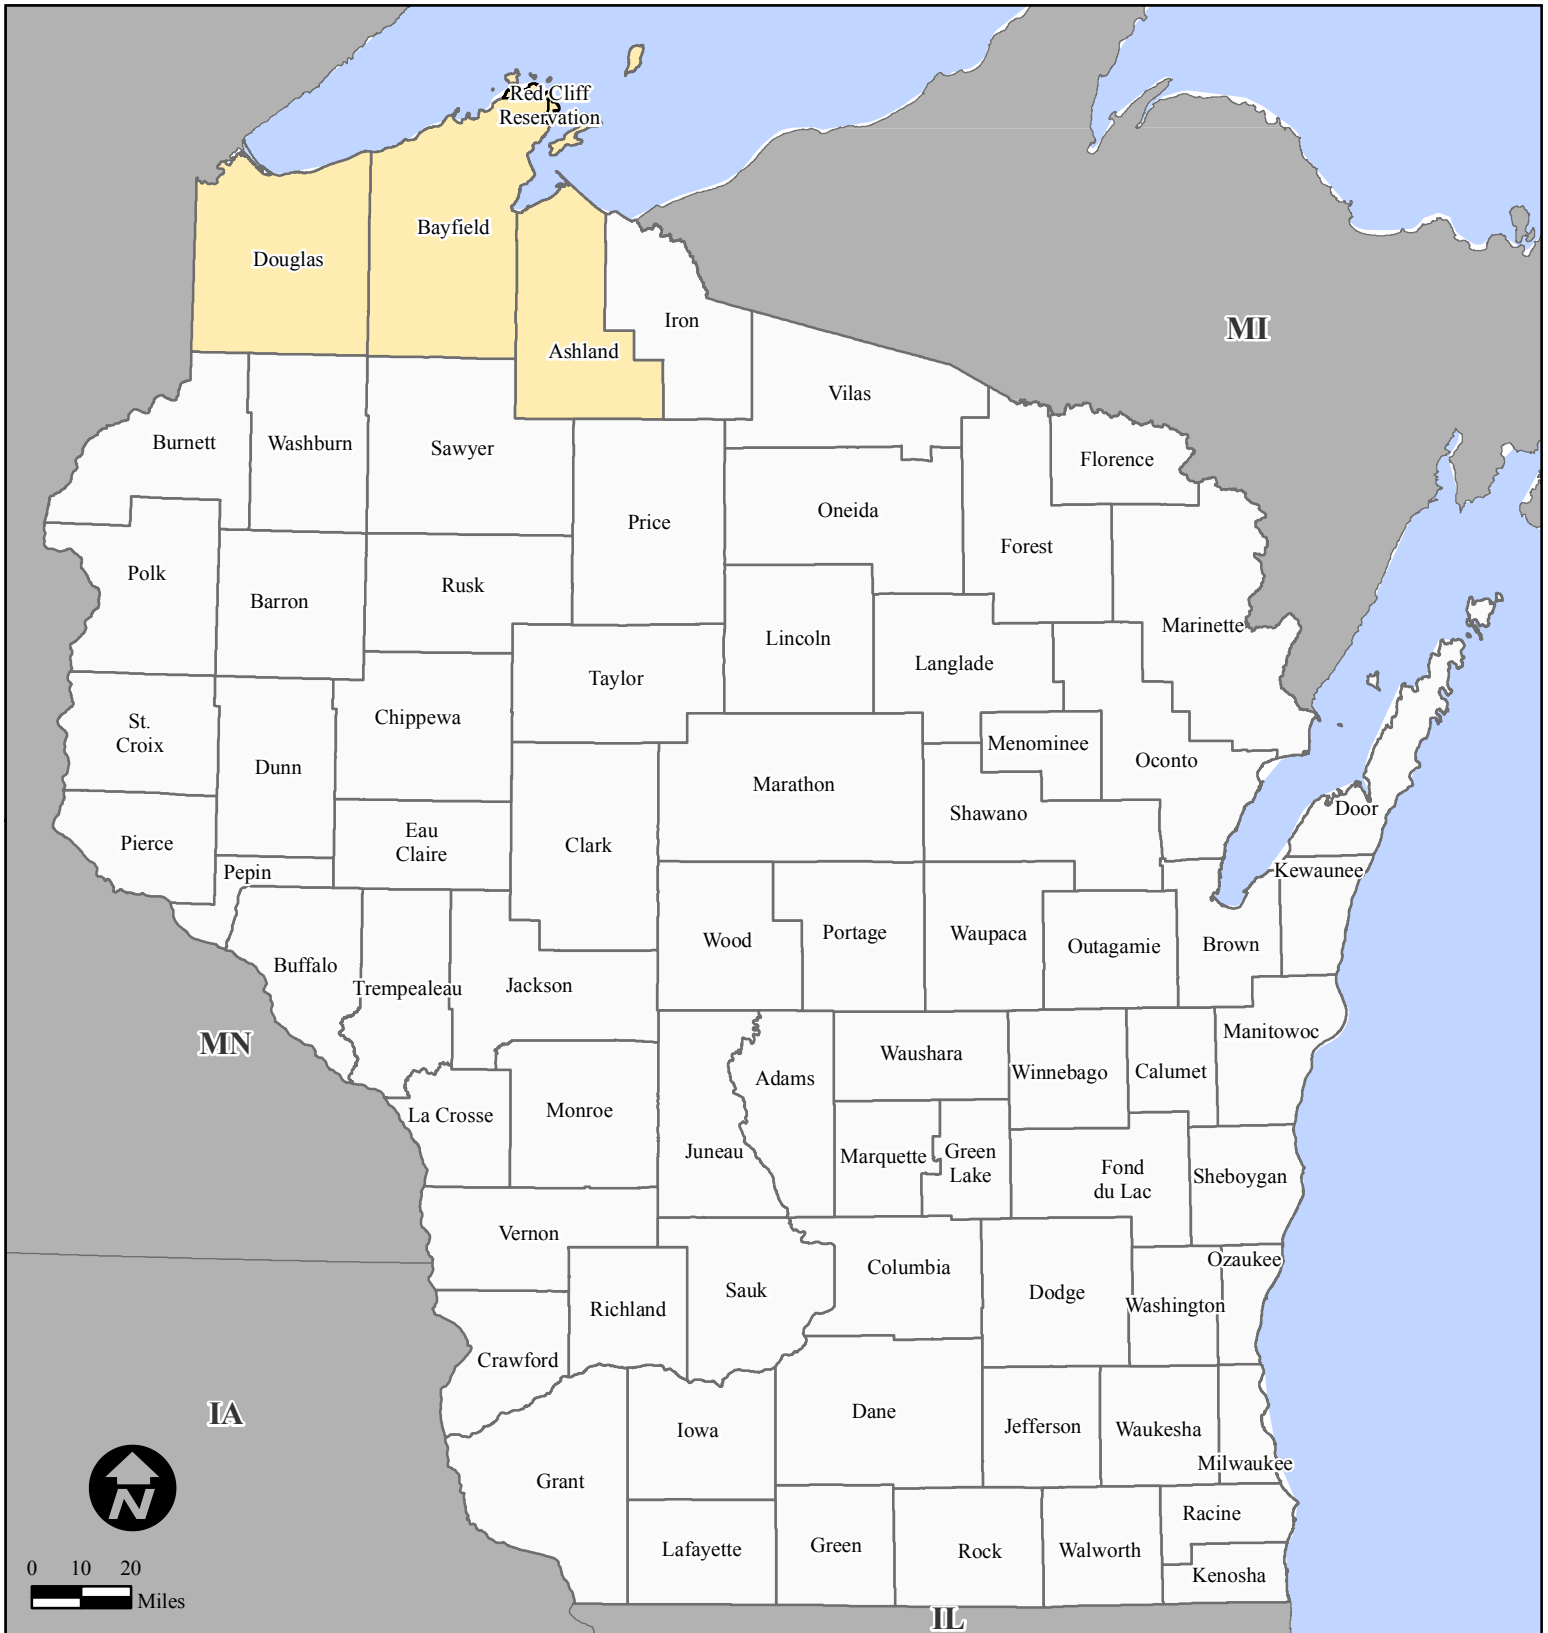

FEMA-4076-DR, Wisconsin Disaster Declaration as of 08/02/2012

Location Map

Designated Counties

- No Designation
- Public Assistance

All counties are eligible for Hazard Mitigation

FEMA

MS-CI-AE-EG

Mapping and Analysis Center