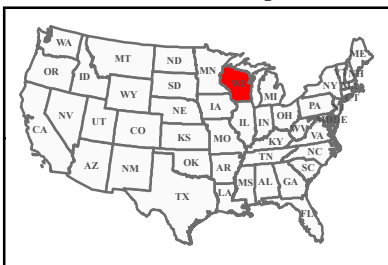

FEMA-4076-DR, Wisconsin Disaster Declaration as of 08/02/2012

Location Map

Designated Counties

- No Designation
- Public Assistance

All counties are eligible for Hazard Mitigation

FEMA

MS-CI-AE-EG

Mapping and Analysis Center