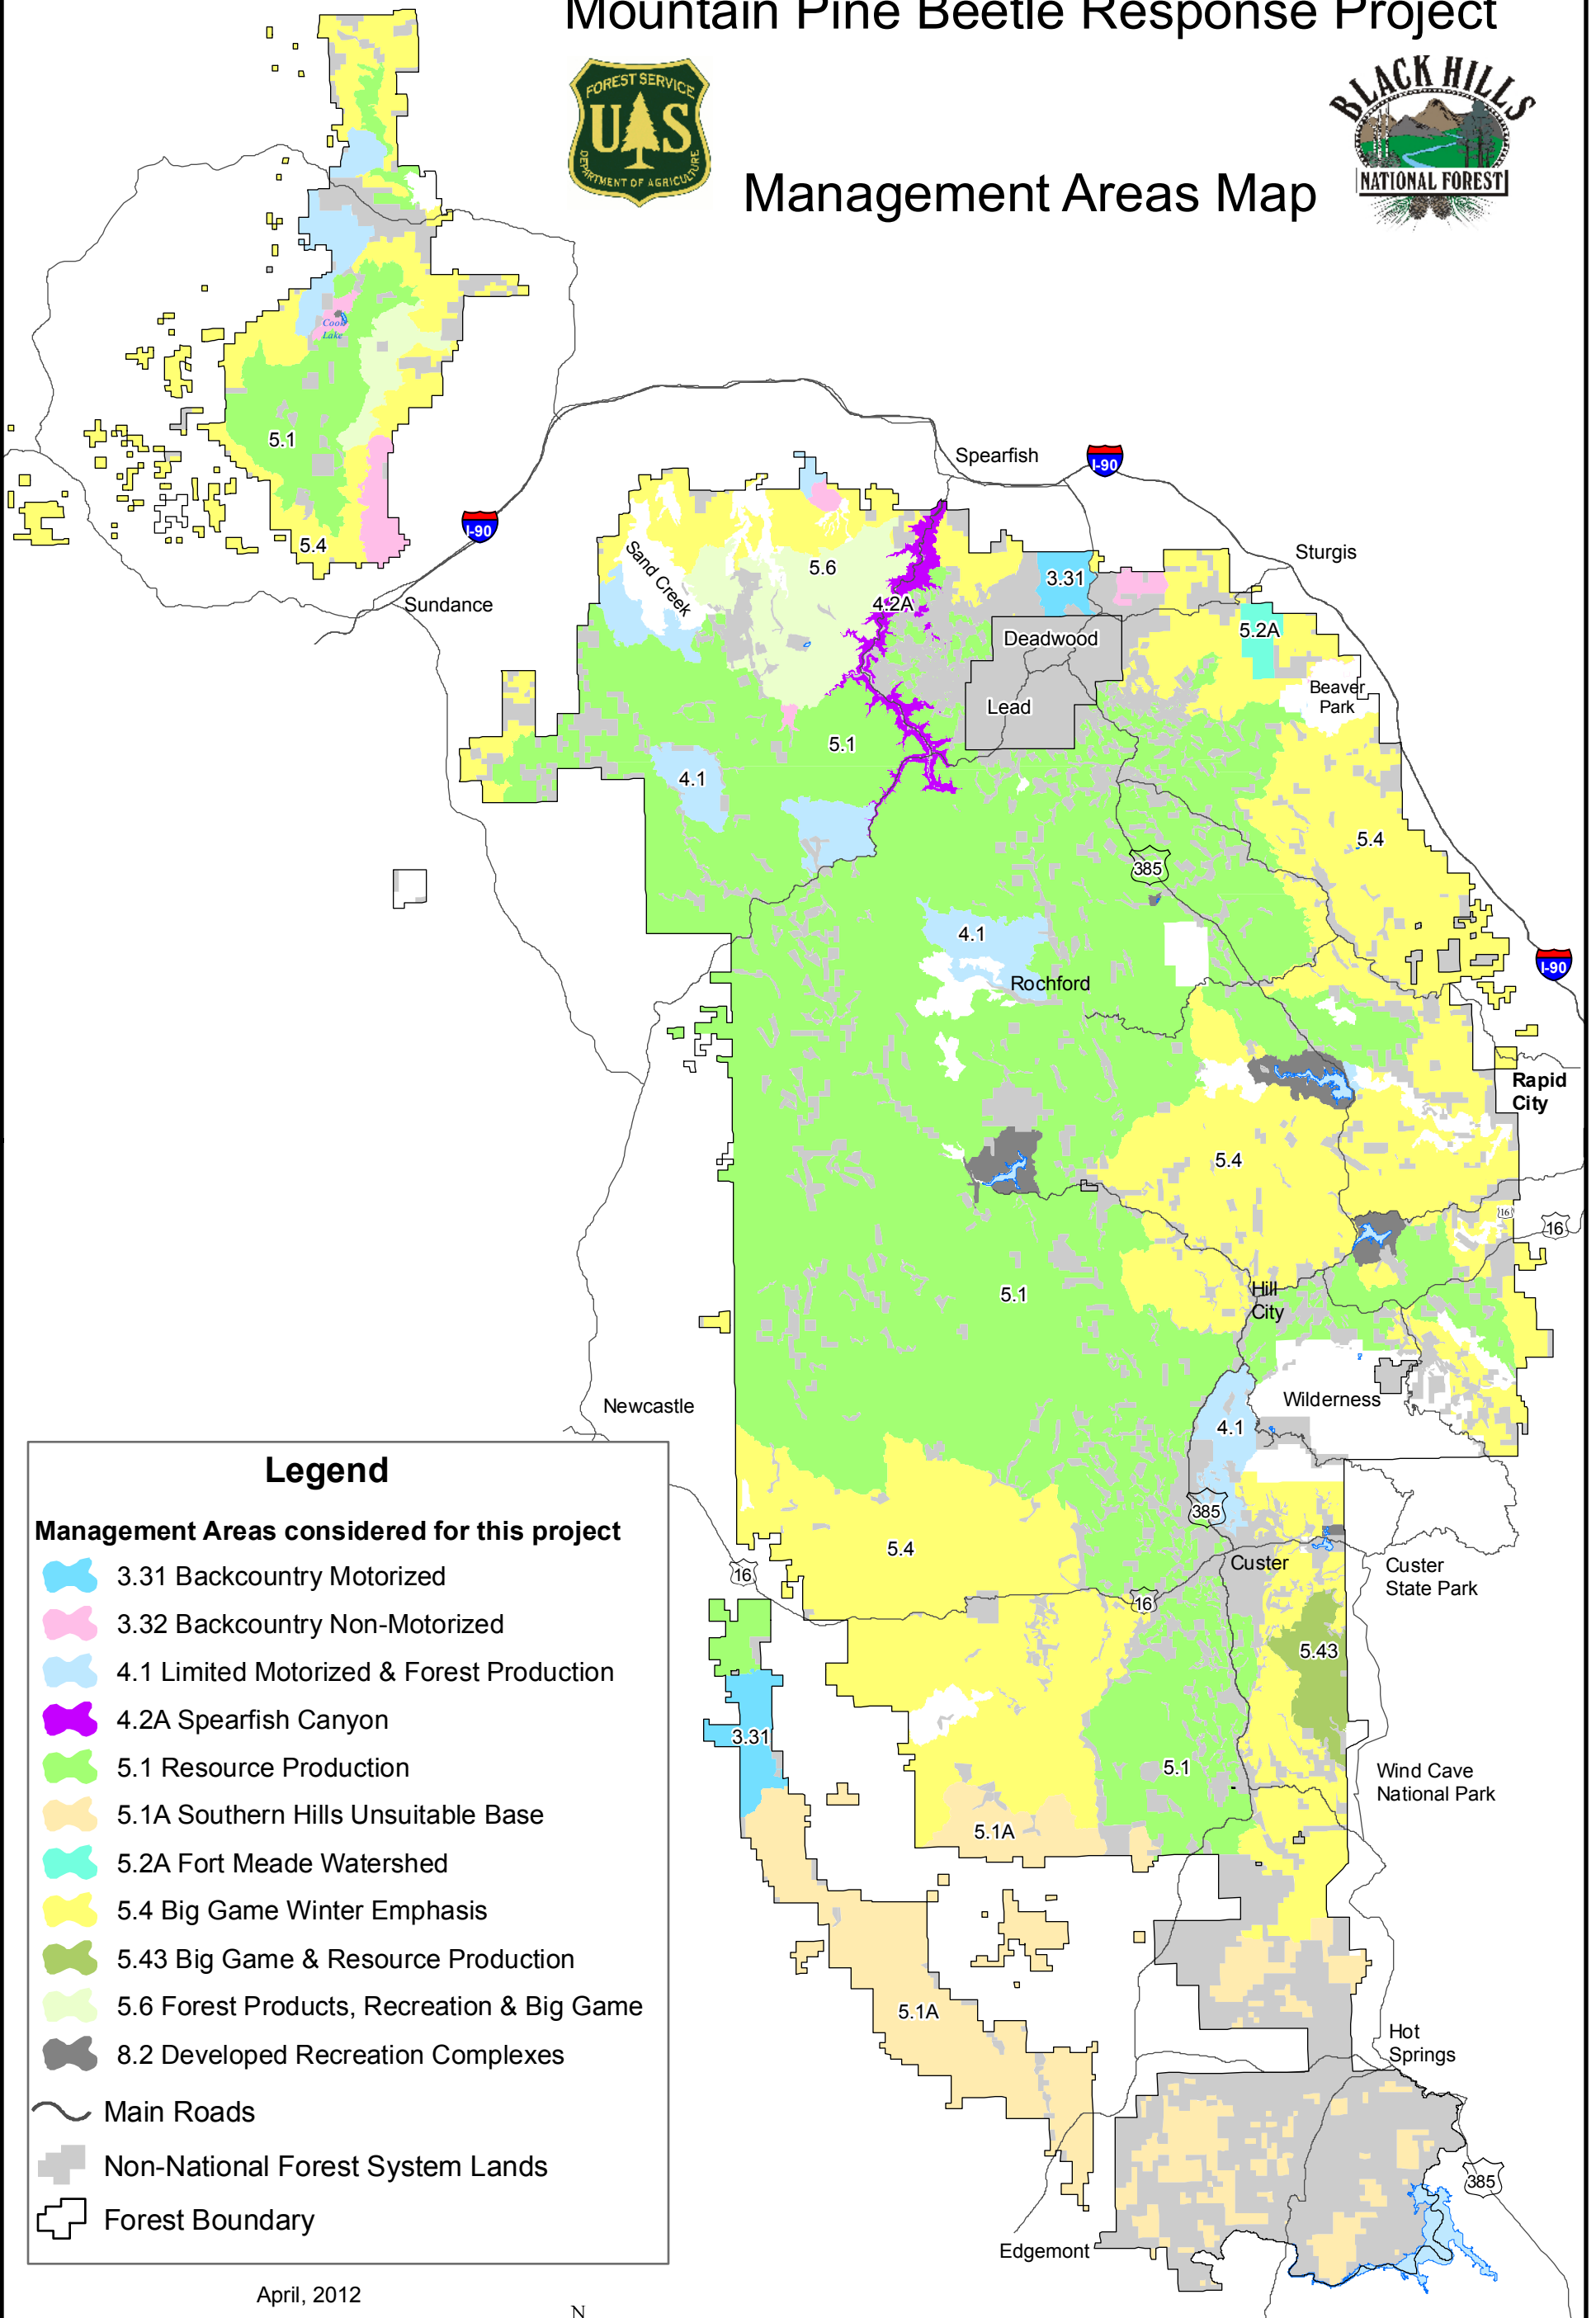

# Black Hills National Forest Mountain Pine Beetle Response Project

## Management Areas Map

### Legend

#### Management Areas considered for this project

- 3.31 Backcountry Motorized
- 3.32 Backcountry Non-Motorized
- 4.1 Limited Motorized & Forest Production
- 4.2A Spearfish Canyon
- 5.1 Resource Production
- 5.1A Southern Hills Unsuitable Base
- 5.2A Fort Meade Watershed
- 5.4 Big Game Winter Emphasis
- 5.43 Big Game & Resource Production
- 5.6 Forest Products, Recreation & Big Game
- 8.2 Developed Recreation Complexes
- Main Roads
- Non-National Forest System Lands
- Forest Boundary