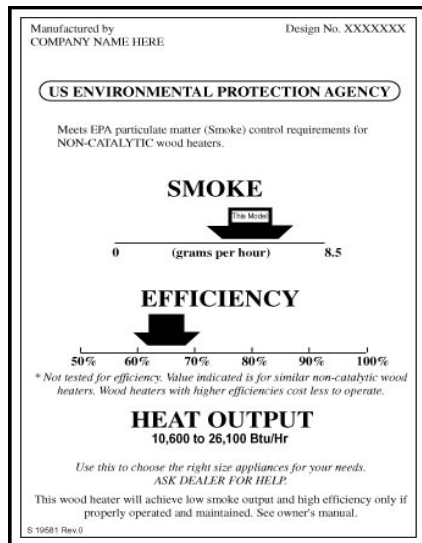

List of EPA Certified Wood Stoves September 12, 2012

EPA Wood Heater Program

Enclosed is the list of wood stoves certified by the United States Environmental Protection Agency (EPA). An EPA certified wood stove or wood heating appliance has been independently tested by an accredited laboratory to meet a particulate emissions limit of 7.5* grams per hour for noncatalytic wood stoves and 4.1* grams per hour for catalytic wood stoves. All wood heating appliances subject to the New Source Performance Standard for New Residential Wood Heaters under the Clean Air Act offered for sale in the United States are required to meet these emission limits. An EPA certified wood stove can be identified by a temporary paper label attached to the front of the wood stove and a permanent metal label affixed to the back or side of the wood stove (See examples below). Please contact John DuPree at 202-564-5950 should you have questions regarding a particular model line or manufacturer.

*

Temporary Wood Stove Label

Permanent Wood Stove Label

Wood stoves offered for sale in the state of Washington must meet a particulate emissions limit of 4.5 grams per hour for non catalytic wood stoves and 2.5 grams per hour for catalytic wood stoves.