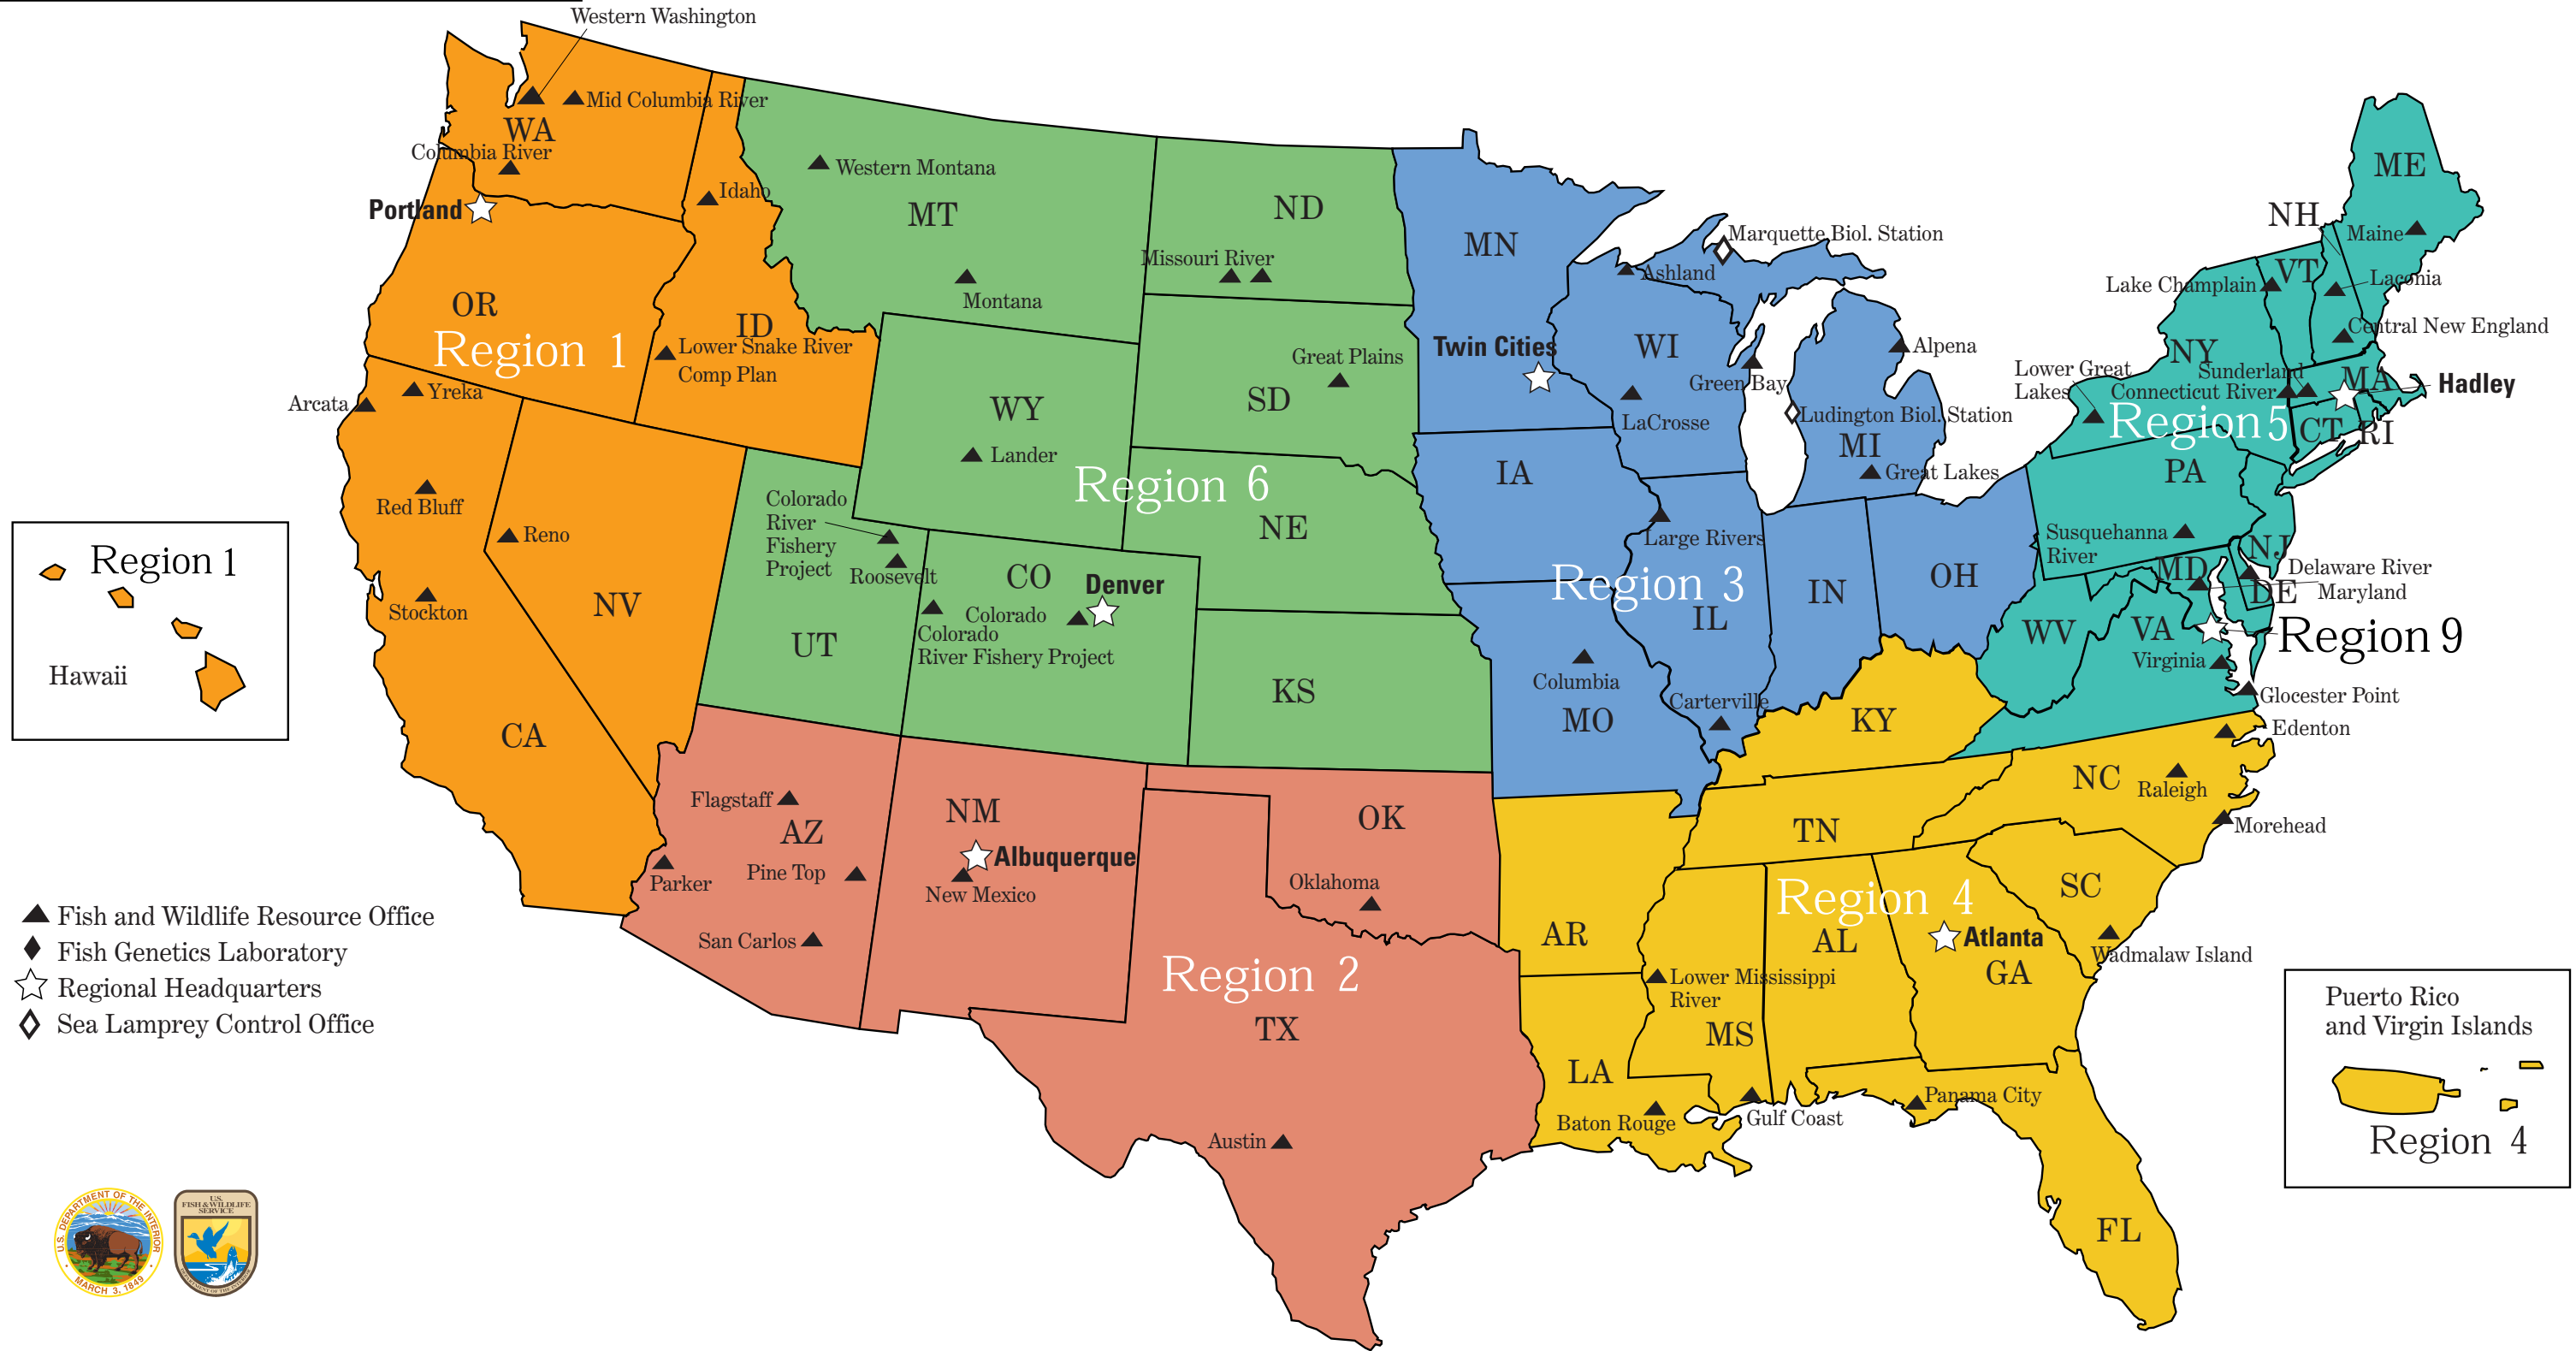

# U.S. Fish and Wildlife Service Fish and Wildlife Management Assistance Stations

- ▲ Fish and Wildlife Resource Office
- ◆ Fish Genetics Laboratory
- ☆ Regional Headquarters
- ◇ Sea Lamprey Control Office