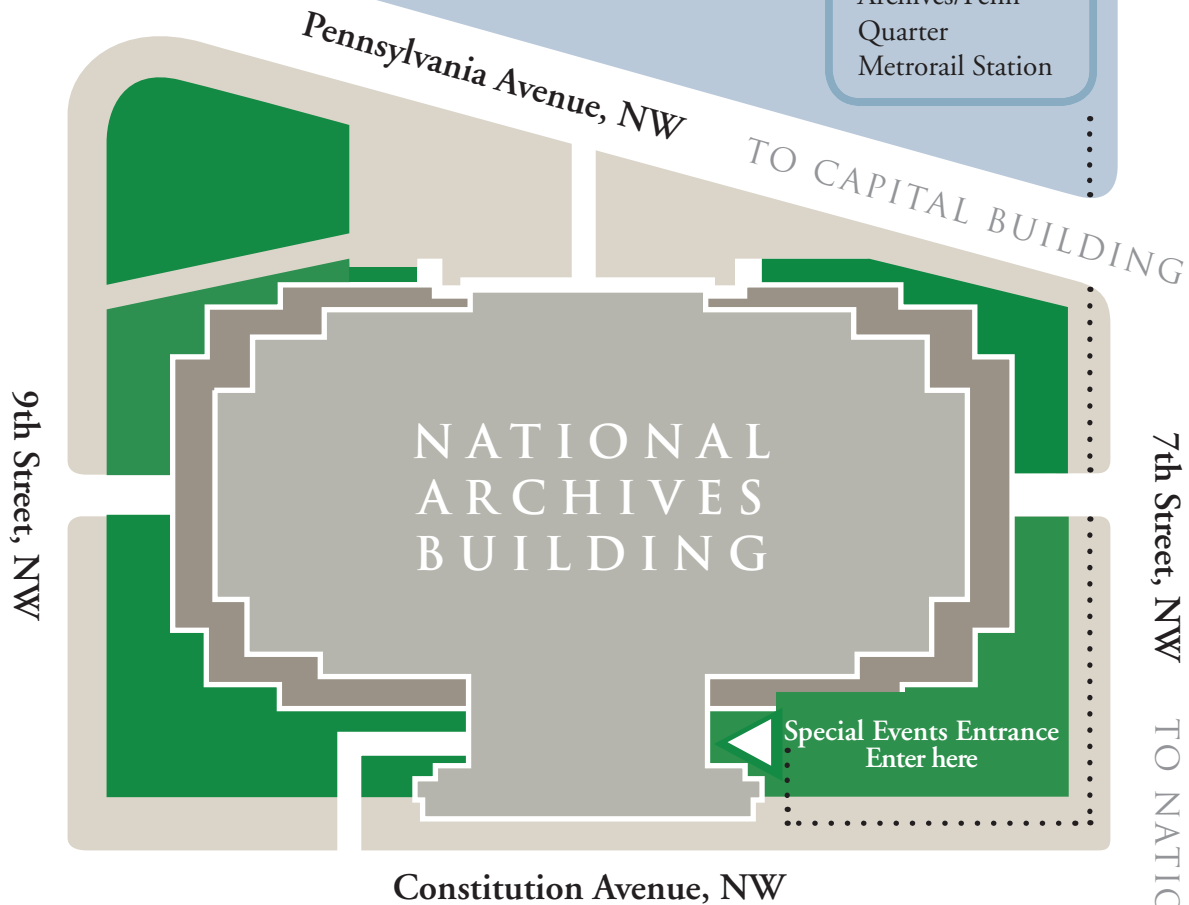

MAP

NATIONAL ARCHIVES BUILDING

700 PENNSYLVANIA AVENUE, NW, WASHINGTON, DC 20408

Directions from the Metro:

1. Exit station through Archives Metro Station entrance.
2. Walk approx. 1 block South on 7th Street NW
3. Turn right on Constitution Ave. NW
4. Walk a short distance West on Constitution Ave NW.

*You should see a sign for Special Events Entrance.

M ● ●
Archives/Penn
Quarter
Metrorail Station

National Archives
Constitution Avenue between 7th and 9th Street, NW , Washington DC

Filming, photographing, and videotaping will be prohibited in all exhibition areas
in the National Archives Building, Washington, DC.