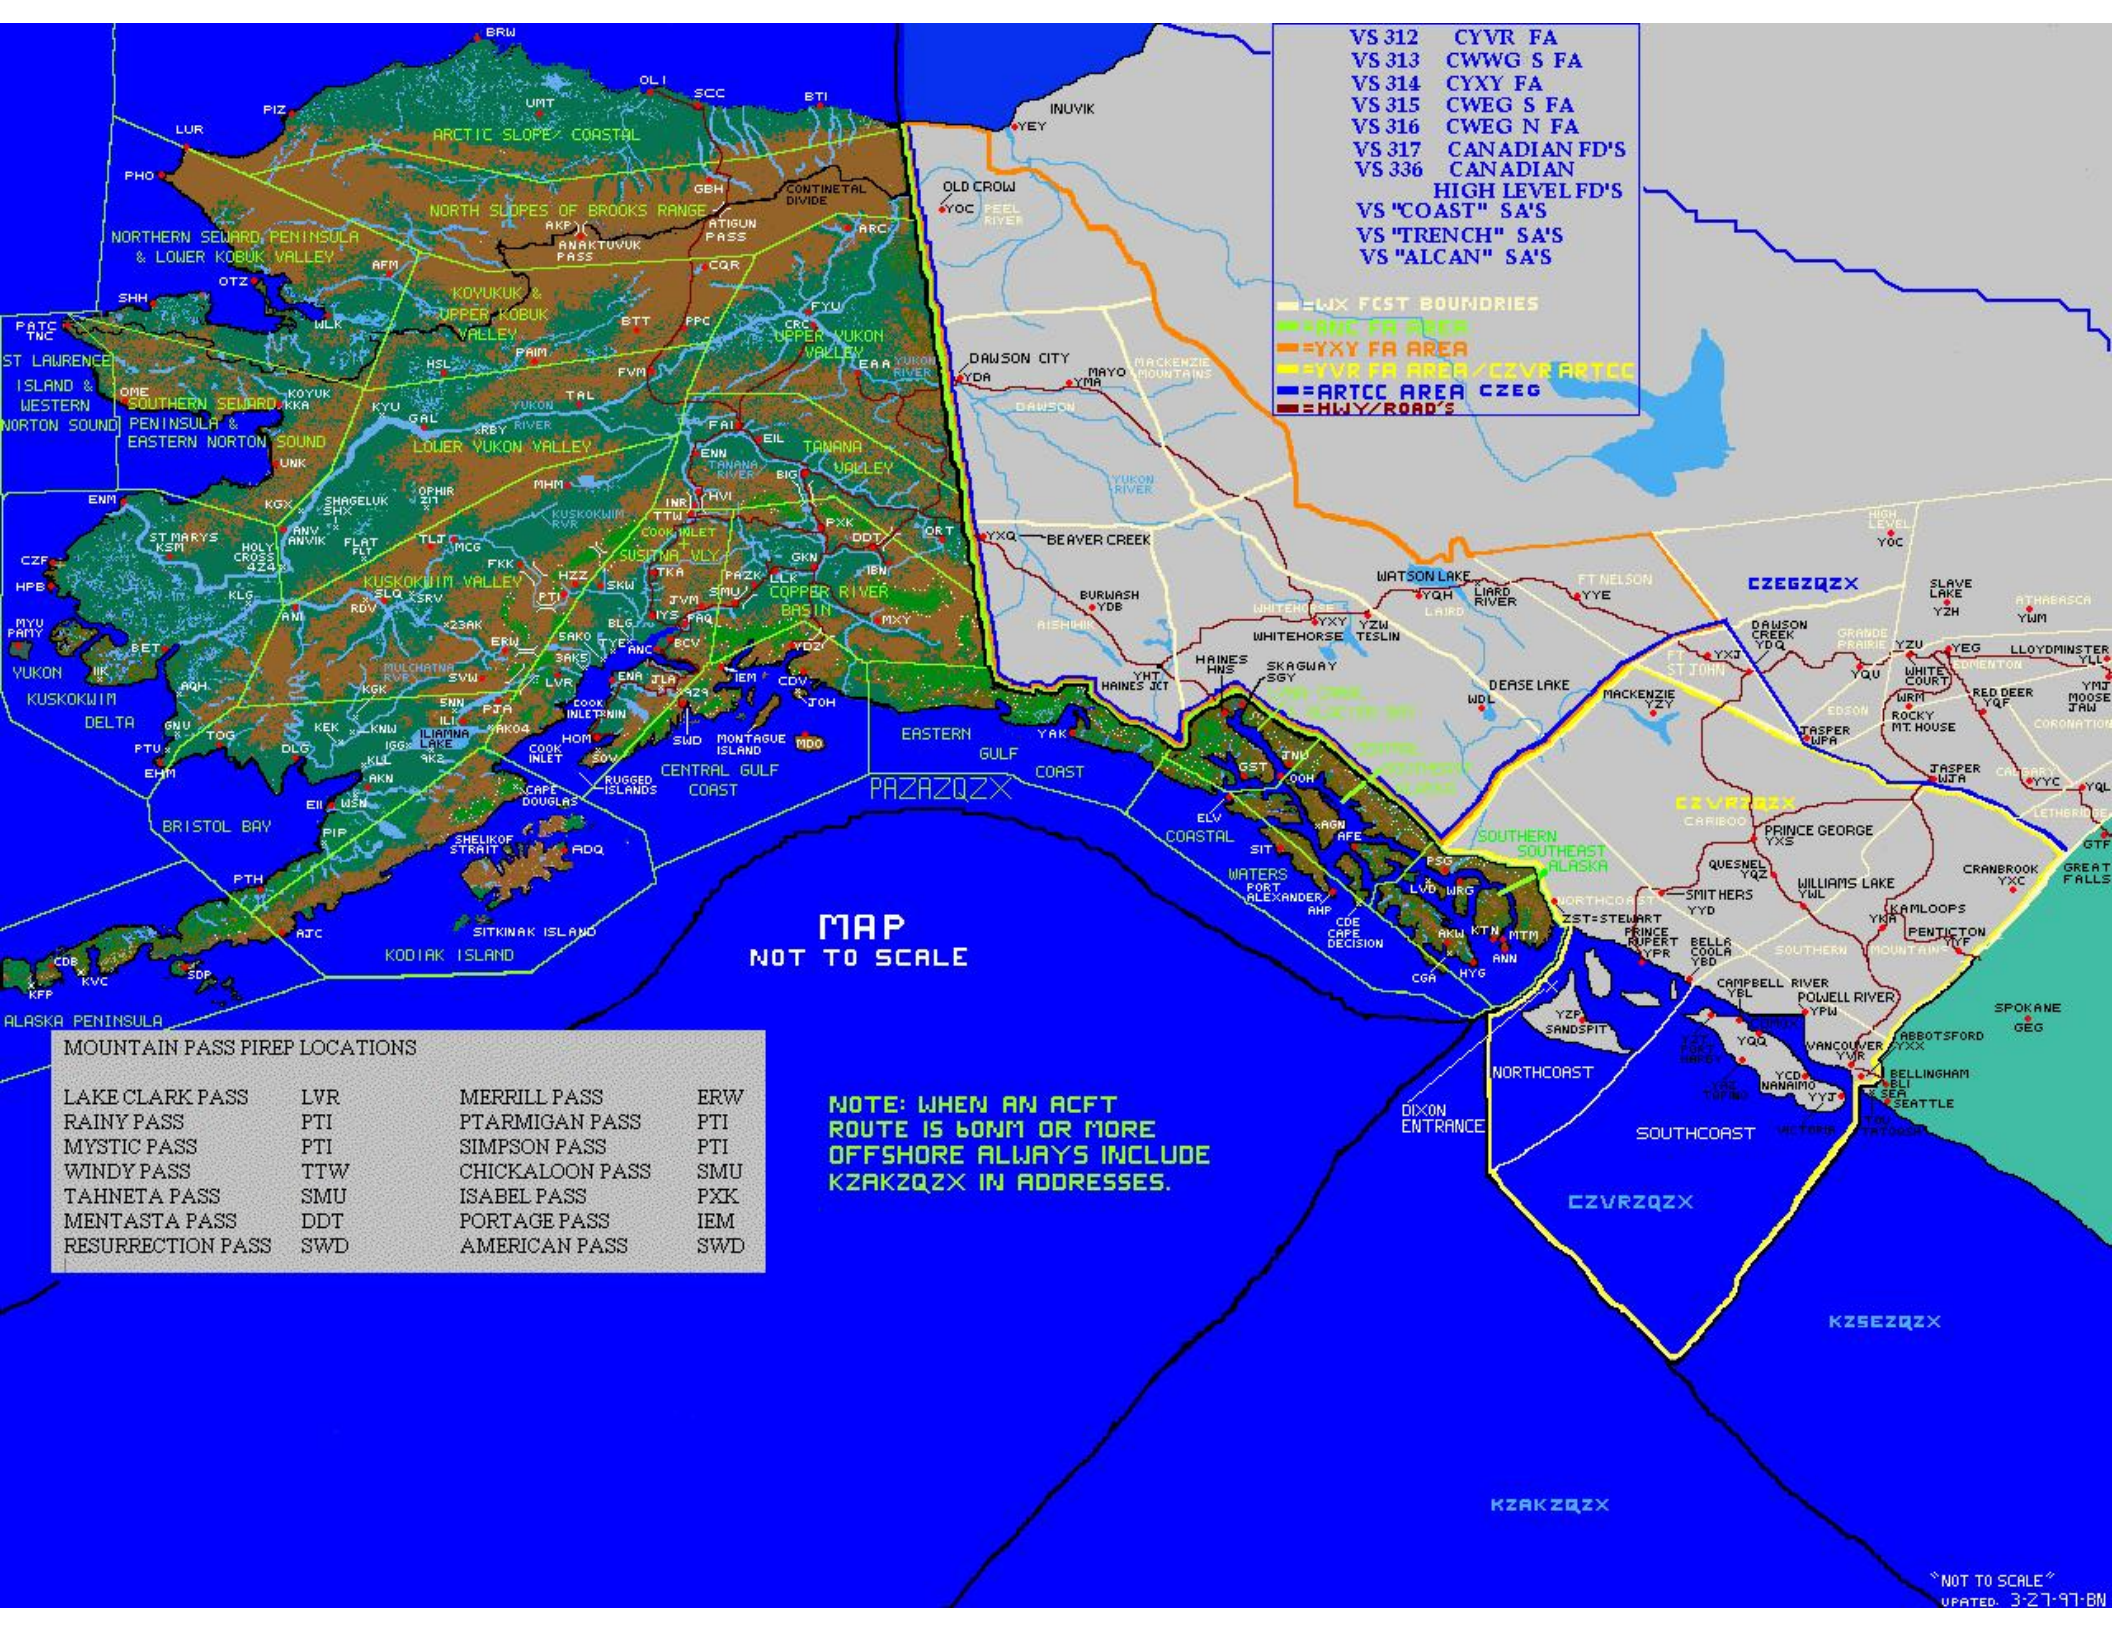

VS 312 CYVR FA
 VS 313 CWWG S FA
 VS 314 CYXY FA
 VS 315 CWEW S FA
 VS 316 CWEW N FA
 VS 317 CANADIAN FD'S
 VS 336 CANADIAN
 HIGH LEVEL FD'S
 VS "COAST" SA'S
 VS "TRENCH" SA'S
 VS "ALCAN" SA'S

— WJX FCST BOUNDARIES
 — ARCTIC FA AREA
 — YXY FA AREA
 — CYVR FA AREA / CZVR ARTCC
 — ARTCC AREA CZEG
 — HWY/ROAD'S

MAP
 NOT TO SCALE

MOUNTAIN PASS PIREP LOCATIONS

LAKE CLARK PASS	LVR	MERRILL PASS	ERW
RAINY PASS	PTI	PTARMIGAN PASS	PTI
MYSTIC PASS	PTI	SIMPSON PASS	PTI
WINDY PASS	TTW	CHICKALOON PASS	SMU
TAHNETA PASS	SMU	ISABEL PASS	PXK
MENTASTA PASS	DDT	PORTAGE PASS	IEM
RESURRECTION PASS	SWD	AMERICAN PASS	SWD

NOTE: WHEN AN ACFT ROUTE IS 60NM OR MORE OFFSHORE ALWAYS INCLUDE KZAKZQZX IN ADDRESSES.